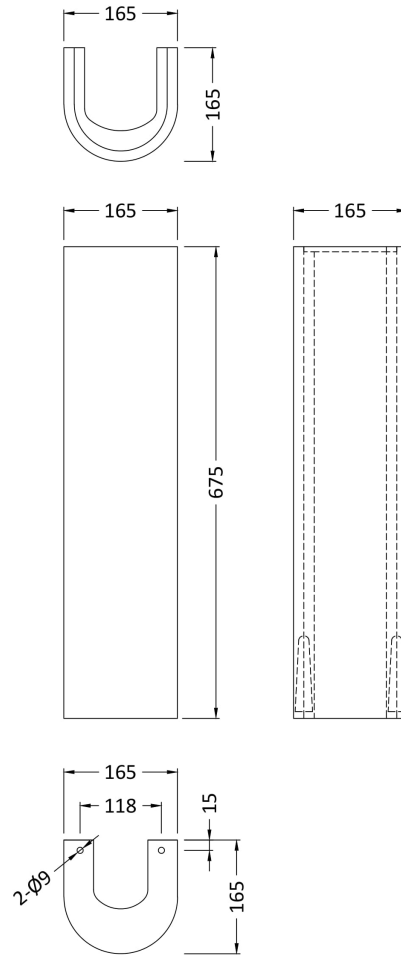

Sales Code: NCS207

Description: Semi Pedestal

Product Dimensions

Height (mm):	0
Width (mm):	0
Depth (mm):	0
Nett Weight (kg):	6.8

Packaging Dimensions

Height (mm):	390
Width (mm):	195
Depth (mm):	280
Gross Weight (kg):	7

Sales Code: Civ002

Description: Ivo 550mm Basin & Pedestal 1Th

Packaging Details

Barcode: 5055275814116

Sales Code: NCS203

Description: Ivo Pedestal

Product Dimensions

Height (mm):	0
Width (mm):	0
Depth (mm):	0
Nett Weight (kg):	9

Packaging Dimensions

Height (mm):	700
Width (mm):	170
Depth (mm):	190
Gross Weight (kg):	9.26

Packaging Data

Box Colour:	Brown Cardboard Box - Printed
Box Qty:	0
Label Size:	0 x 0
Label Colour:	White Label
Label Qty:	0

Outer Box Dimensions (If Applicable)

Height (mm):	
Width (mm):	
Depth (mm):	
Gross Weight (kg):	
Barcode:	5060272820077

Product Details

Country of Origin:	China
Fitting Instruction:	No
Certification: CE & UKCA:	N/A
WRAS:	N/A
WRAS No:	N/A
Product Material:	Vitreous China
Fixing Supplied:	No