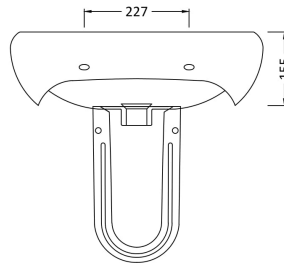

Sales Code: Civ004

Description: Ivo 550mm Basin 1Th & Semi Pedestal

Packaging Details

Barcode: 5055275867501

Sales Code: NCS202

Description: Ivo Large Basin 1 T/H

Product Dimensions

Height (mm):	0
Width (mm):	0
Depth (mm):	0
Nett Weight (kg):	13.7

Packaging Dimensions

Height (mm):	210
Width (mm):	590
Depth (mm):	480
Gross Weight (kg):	13.9

Packaging Data

Box Colour:	Brown Cardboard Box - Printed
Box Qty:	0
Label Size:	0 x 0
Label Colour:	White Label
Label Qty:	0

Outer Box Dimensions (If Applicable)

Height (mm):	
Width (mm):	
Depth (mm):	
Gross Weight (kg):	
Barcode:	5060272820060

Product Details

Country of Origin:	China
Fitting Instruction:	No
Certification: CE & UKCA:	Yes WRAS: N/A WRAS No: N/A
Product Material:	Vitreous China
Fixing Supplied:	No

Sales Code: NCS207

Description: Semi Pedestal

Product Dimensions

Height (mm):	0
Width (mm):	0
Depth (mm):	0
Nett Weight (kg):	6.8

Packaging Dimensions

Height (mm):	390
Width (mm):	195
Depth (mm):	280
Gross Weight (kg):	7