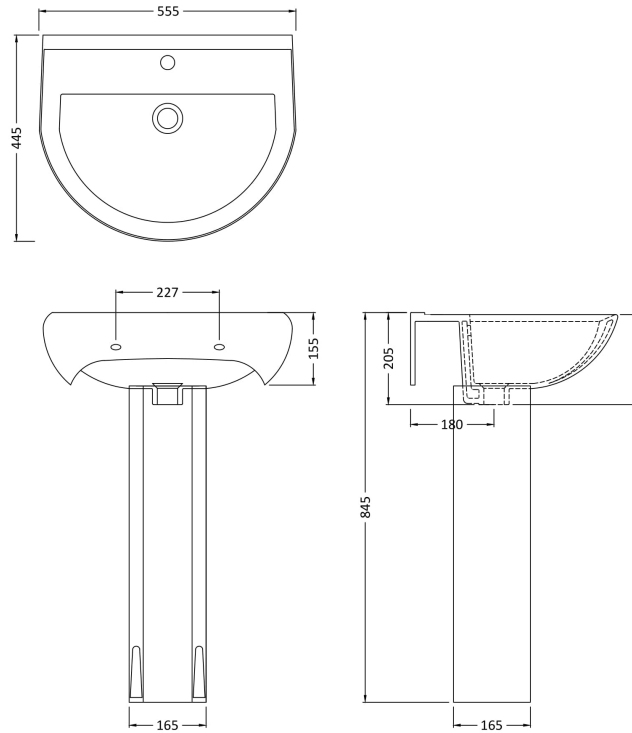

Outer Box Dimensions (If Applicable)

Height (mm):	
Width (mm):	
Depth (mm):	
Gross Weight (kg):	
Barcode:	5060272820060

Product Details

Country of Origin:	China
Fitting Instruction:	No
Certification: CE & UKCA:	Yes WRAS: N/A WRAS No: N/A
Product Material:	Vitreous China
Fixing Supplied:	No

Sales Code: NCS207

Description: Semi Pedestal

Product Dimensions

Height (mm):	0
Width (mm):	0
Depth (mm):	0
Nett Weight (kg):	6.8

Packaging Dimensions

Height (mm):	390
Width (mm):	195
Depth (mm):	280
Gross Weight (kg):	7

Sales Code: Civ002

Description: Ivo 550mm Basin & Pedestal 1Th

Packaging Details

Barcode: 5055275814116

Sales Code: NCS203

Description: Ivo Pedestal

Product Dimensions

Height (mm):	0
Width (mm):	0
Depth (mm):	0
Nett Weight (kg):	9

Outer Box Dimensions (If Applicable)

Height (mm):	
Width (mm):	
Depth (mm):	
Gross Weight (kg):	
Barcode:	5060272820077

Product Details

Country of Origin:	China
Fitting Instruction:	No
Certification: CE & UKCA:	N/A
WRAS:	N/A
WRAS No:	N/A
Product Material:	Vitreous China
Fixing Supplied:	No