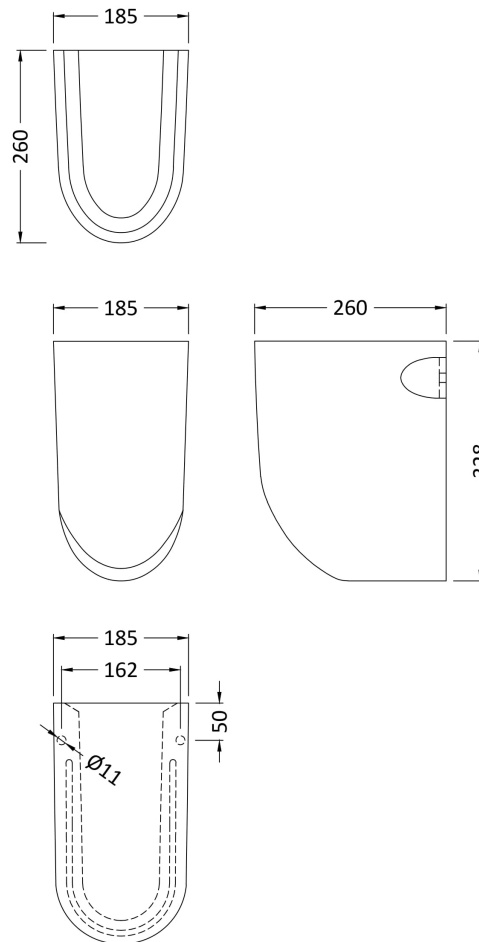

Sales Code: Civ004

Description: Ivo 550mm Basin 1Th & Semi Pedestal

Packaging Details

Barcode: 5055275867501

Sales Code: NCS202

Description: Ivo Large Basin 1 T/H

Product Dimensions

Height (mm):	0
Width (mm):	0
Depth (mm):	0
Nett Weight (kg):	13.7

Packaging Dimensions

Height (mm):	210
Width (mm):	590
Depth (mm):	480
Gross Weight (kg):	13.9

Packaging Data

Box Colour:	Brown Cardboard Box - Printed
Box Qty:	0
Label Size:	0 x 0
Label Colour:	White Label
Label Qty:	0

Outer Box Dimensions (If Applicable)

Height (mm):	
Width (mm):	
Depth (mm):	
Gross Weight (kg):	
Barcode:	5060272820060

Product Details

Country of Origin:	China
Fitting Instruction:	No
Certification: CE & UKCA:	Yes WRAS: N/A WRAS No: N/A
Product Material:	Vitreous China
Fixing Supplied:	No

Sales Code: NCS207

Description: Semi Pedestal

Product Dimensions

Height (mm):	0
Width (mm):	0
Depth (mm):	0
Nett Weight (kg):	6.8

Packaging Dimensions

Height (mm):	390
Width (mm):	195
Depth (mm):	280
Gross Weight (kg):	7