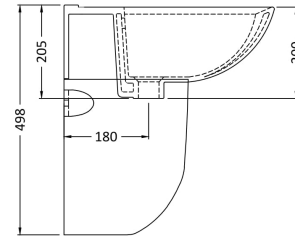

Sales Code: Civ004

Description: Ivo 550mm Basin 1Th & Semi Pedestal

Packaging Details

Barcode: 5055275867501

Sales Code: NCS202

Description: Ivo Large Basin 1 T/H

Product Dimensions

Height (mm):	0
Width (mm):	0
Depth (mm):	0
Nett Weight (kg):	13.7

Packaging Dimensions

Height (mm):	210
Width (mm):	590
Depth (mm):	480
Gross Weight (kg):	13.9

Packaging Data

Box Colour:	Brown Cardboard Box - Printed
Box Qty:	0
Label Size:	0 x 0
Label Colour:	White Label
Label Qty:	0

Outer Box Dimensions (If Applicable)

Height (mm):	
Width (mm):	
Depth (mm):	
Gross Weight (kg):	
Barcode:	5060272820060

Product Details

Country of Origin:	China
Fitting Instruction:	No
Certification: CE & UKCA:	Yes WRAS: N/A WRAS No: N/A
Product Material:	Vitreous China
Fixing Supplied:	No

Sales Code: NCS207

Description: Semi Pedestal

Product Dimensions

Height (mm):	0
Width (mm):	0
Depth (mm):	0
Nett Weight (kg):	6.8

Packaging Dimensions

Height (mm):	390
Width (mm):	195
Depth (mm):	280
Gross Weight (kg):	7