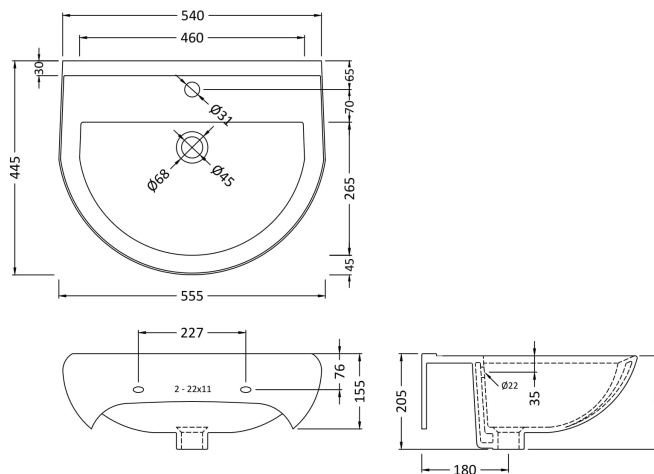

Outer Box Dimensions (If Applicable)

Height (mm):	
Width (mm):	
Depth (mm):	
Gross Weight (kg):	
Barcode:	5060272820060

Product Details

Country of Origin:	China
Fitting Instruction:	No
Certification: CE & UKCA:	Yes WRAS: N/A WRAS No: N/A
Product Material:	Vitreous China
Fixing Supplied:	No

Sales Code: NCS207

Description: Semi Pedestal

Product Dimensions

Height (mm):	0
Width (mm):	0
Depth (mm):	0
Nett Weight (kg):	6.8

Packaging Dimensions

Height (mm):	390
Width (mm):	195
Depth (mm):	280
Gross Weight (kg):	7

Outer Box Dimensions (If Applicable)

Height (mm):	
Width (mm):	
Depth (mm):	
Gross Weight (kg):	
Barcode:	5060272820077

Product Details

Country of Origin:	China
Fitting Instruction:	No
Certification: CE & UKCA:	N/A
WRAS:	N/A
WRAS No:	N/A
Product Material:	Vitreous China
Fixing Supplied:	No

Sales Code: NCS202

Description: Ivo Large Basin 1 T/H

Product Dimensions

Height (mm):	0
Width (mm):	0
Depth (mm):	0
Nett Weight (kg):	13.7

Packaging Dimensions

Height (mm):	210
Width (mm):	590
Depth (mm):	480
Gross Weight (kg):	13.9