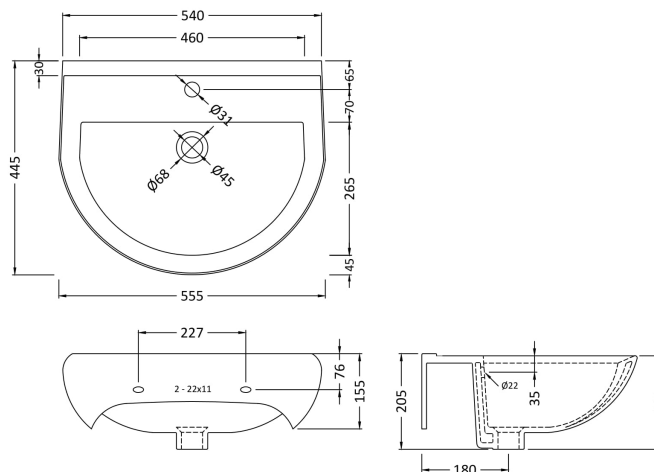

Sales Code: Civ004

Description: Ivo 550mm Basin 1Th & Semi Pedestal

Packaging Details

Barcode: 5055275867501

Sales Code: NCS202

Description: Ivo Large Basin 1 T/H

Product Dimensions

Height (mm):	0
Width (mm):	0
Depth (mm):	0
Nett Weight (kg):	13.7

Packaging Dimensions

Height (mm):	210
Width (mm):	590
Depth (mm):	480
Gross Weight (kg):	13.9

Packaging Data

Box Colour:	Brown Cardboard Box - Printed
Box Qty:	0
Label Size:	0 x 0
Label Colour:	White Label
Label Qty:	0

Outer Box Dimensions (If Applicable)

Height (mm):	
Width (mm):	
Depth (mm):	
Gross Weight (kg):	
Barcode:	5060272820060

Product Details

Country of Origin:	China
Fitting Instruction:	No
Certification: CE & UKCA:	Yes WRAS: N/A WRAS No: N/A
Product Material:	Vitreous China
Fixing Supplied:	No

Sales Code: NCS207

Description: Semi Pedestal

Product Dimensions

Height (mm):	0
Width (mm):	0
Depth (mm):	0
Nett Weight (kg):	6.8

Packaging Dimensions

Height (mm):	390
Width (mm):	195
Depth (mm):	280
Gross Weight (kg):	7