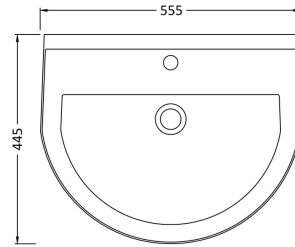

Sales Code: Civ004

Description: Ivo 550mm Basin 1Th & Semi Pedestal

Packaging Details

Barcode: 5055275867501

Sales Code: NCS202

Description: Ivo Large Basin 1 T/H

Product Dimensions

Height (mm):	0
Width (mm):	0
Depth (mm):	0
Nett Weight (kg):	13.7

Packaging Dimensions

Height (mm):	210
Width (mm):	590
Depth (mm):	480
Gross Weight (kg):	13.9

Packaging Data

Box Colour:	Brown Cardboard Box - Printed
Box Qty:	0
Label Size:	0 x 0
Label Colour:	White Label
Label Qty:	0

Outer Box Dimensions (If Applicable)

Height (mm):	
Width (mm):	
Depth (mm):	
Gross Weight (kg):	
Barcode:	5060272820060

Product Details

Country of Origin:	China
Fitting Instruction:	No
Certification: CE & UKCA:	Yes WRAS: N/A WRAS No: N/A
Product Material:	Vitreous China
Fixing Supplied:	No

Sales Code: NCS207

Description: Semi Pedestal

Product Dimensions

Height (mm):	0
Width (mm):	0
Depth (mm):	0
Nett Weight (kg):	6.8

Packaging Dimensions

Height (mm):	390
Width (mm):	195
Depth (mm):	280
Gross Weight (kg):	7