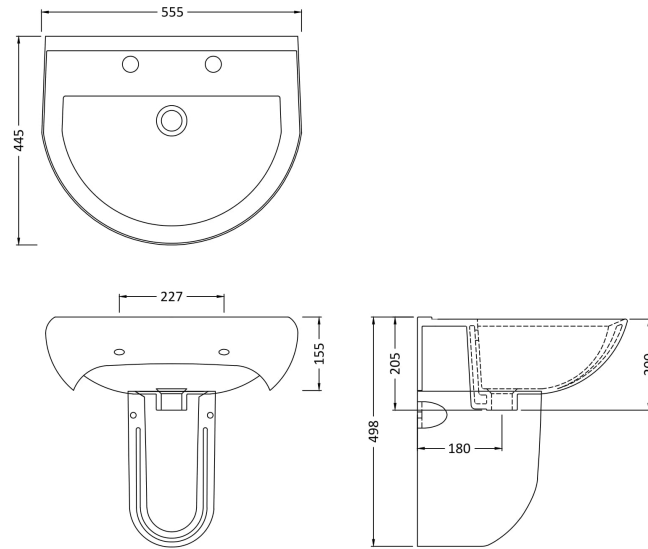

Sales Code: Civ005

Description: Ivo 550mm Basin 2Th & Semi Pedestal

Packaging Details

Barcode: 5055275867518

Sales Code: NCS207

Description: Semi Pedestal

Product Dimensions

Height (mm):	0
Width (mm):	0
Depth (mm):	0
Nett Weight (kg):	6.8

Packaging Dimensions

Height (mm):	390
Width (mm):	195
Depth (mm):	280
Gross Weight (kg):	7

Packaging Data

Box Colour:	Brown Cardboard Box - Printed
Box Qty:	0
Label Size:	0 x 0
Label Colour:	White Label
Label Qty:	0

Outer Box Dimensions (If Applicable)

Height (mm):	
Width (mm):	
Depth (mm):	
Gross Weight (kg):	
Barcode:	5055275811252

Product Details

Country of Origin:	China
Fitting Instruction:	No
Certification: CE & UKCA:	N/A
WRAS:	N/A
WRAS No:	N/A
Product Material:	Vitreous China
Fixing Supplied:	No

Sales Code: NCS222

Description: Ivo 550 Basin 2T/H

Product Dimensions

Height (mm):	0
Width (mm):	0
Depth (mm):	0
Nett Weight (kg):	15.6

Packaging Dimensions

Height (mm):	215
Width (mm):	580
Depth (mm):	480
Gross Weight (kg):	15.8