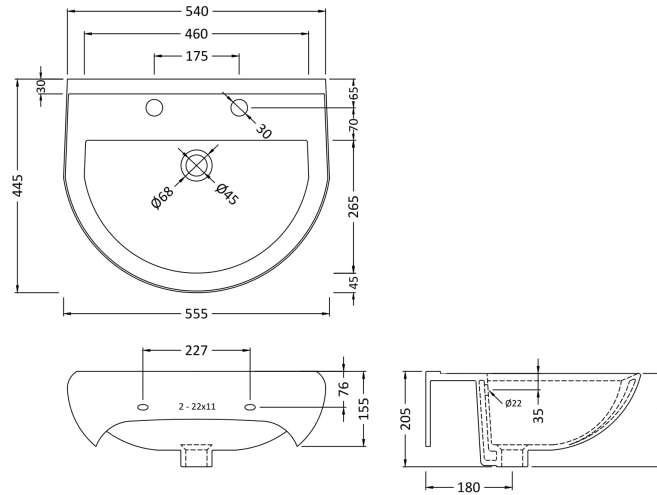

Outer Box Dimensions (If Applicable)

Height (mm):	
Width (mm):	
Depth (mm):	
Gross Weight (kg):	
Barcode:	5055275811252

Product Details

Country of Origin:	China
Fitting Instruction:	No
Certification: CE & UKCA:	N/A
WRAS:	N/A
WRAS No:	N/A
Product Material:	Vitreous China
Fixing Supplied:	No

Sales Code: NCS222

Description: Ivo 550 Basin 2T/H

Product Dimensions

Height (mm):	0
Width (mm):	0
Depth (mm):	0
Nett Weight (kg):	15.6

Packaging Dimensions

Height (mm):	215
Width (mm):	580
Depth (mm):	480
Gross Weight (kg):	15.8

Basins: Tap Hole: Two Tapholes Chain Stay Hole: No
Template: Not Required Waste Type Req: Slotted
Overflow Inc: Yes Overflow Cover: No
Inner Bowl Depth (mm): 155mm

Sales Code: Civ003

Description: Ivo 550mm 2Th Basin & Pedestal

Packaging Details

Barcode: 5055275814123

Sales Code: NCS222

Description: Ivo 550 Basin 2T/H

Product Dimensions

Height (mm):	0
Width (mm):	0
Depth (mm):	0
Nett Weight (kg):	15.6

Packaging Dimensions

Height (mm):	215
Width (mm):	580
Depth (mm):	480
Gross Weight (kg):	15.8