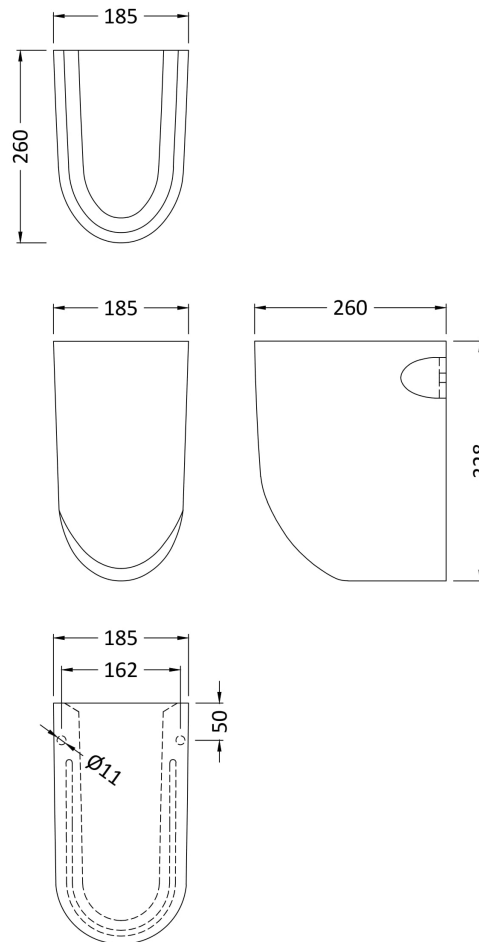

Sales Code: Civ005

Description: Ivo 550mm Basin 2Th & Semi Pedestal

Packaging Details

Barcode: 5055275867518

Sales Code: NCS207

Description: Semi Pedestal

Product Dimensions

Height (mm):	0
Width (mm):	0
Depth (mm):	0
Nett Weight (kg):	6.8

Packaging Dimensions

Height (mm):	390
Width (mm):	195
Depth (mm):	280
Gross Weight (kg):	7

Packaging Data

Box Colour:	Brown Cardboard Box - Printed
Box Qty:	0
Label Size:	0 x 0
Label Colour:	White Label
Label Qty:	0

Outer Box Dimensions (If Applicable)

Height (mm):	
Width (mm):	
Depth (mm):	
Gross Weight (kg):	
Barcode:	5055275811252

Product Details

Country of Origin:	China
Fitting Instruction:	No
Certification: CE & UKCA:	N/A
WRAS:	N/A
WRAS No:	N/A
Product Material:	Vitreous China
Fixing Supplied:	No

Sales Code: NCS222

Description: Ivo 550 Basin 2T/H

Product Dimensions

Height (mm):	0
Width (mm):	0
Depth (mm):	0
Nett Weight (kg):	15.6

Packaging Dimensions

Height (mm):	215
Width (mm):	580
Depth (mm):	480
Gross Weight (kg):	15.8