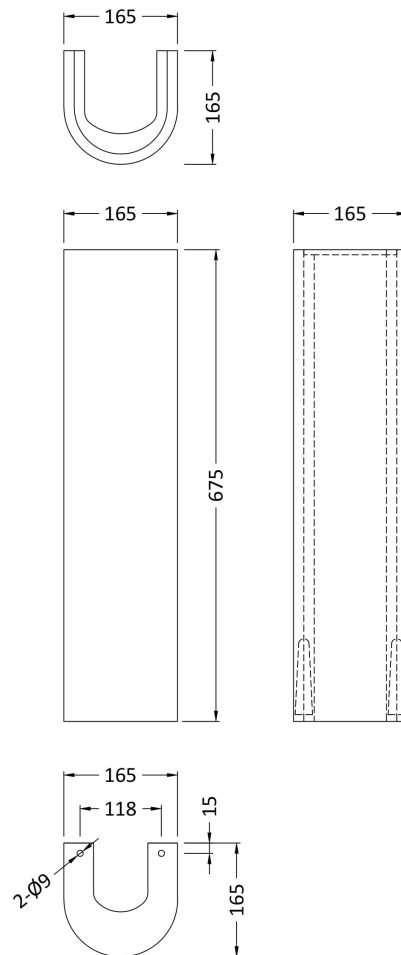

Sales Code: NCS203

Description: Ivo Pedestal

Product Dimensions

Height (mm):	0
Width (mm):	0
Depth (mm):	0
Nett Weight (kg):	9

Packaging Dimensions

Height (mm):	700
Width (mm):	170
Depth (mm):	190
Gross Weight (kg):	9.26

Packaging Data

Box Colour:	Brown Cardboard Box - Printed	
Box Qty:	0	
Label Size:	0 x 0	
Label Colour:	White Label	
Label Qty:	0	

Outer Box Dimensions (If Applicable)

Height (mm):	
Width (mm):	
Depth (mm):	
Gross Weight (kg):	
Barcode:	5060272820077

Product Details

Country of Origin:	China	
Fitting Instruction:	No	
Certification: CE & UKCA:	N/A	WRAS: N/A WRAS No: N/A
Product Material:	Vitreous China	
Fixing Supplied:	No	

Pans/Bidets: Trap Style: Not Applicable Includes Seat: Not Applicable

Seats: Seat Type: Not Applicable Material: Not Applicable
Function: Not Applicable Hinge Type: Not Applicable
Hinge Material: Not Applicable

Cisterns: Operating Type: Not Applicable Fittings: Not Applicable
Lever Type: Not Applicable

Basins: Tap Hole: Not Applicable Chain Stay Hole: Not Applicable
Template: Not Applicable Waste Type Req: Not Applicable
Overflow Inc: Not Applicable Overflow Cover: Not Applicable
Inner Bowl Depth (mm): N/A