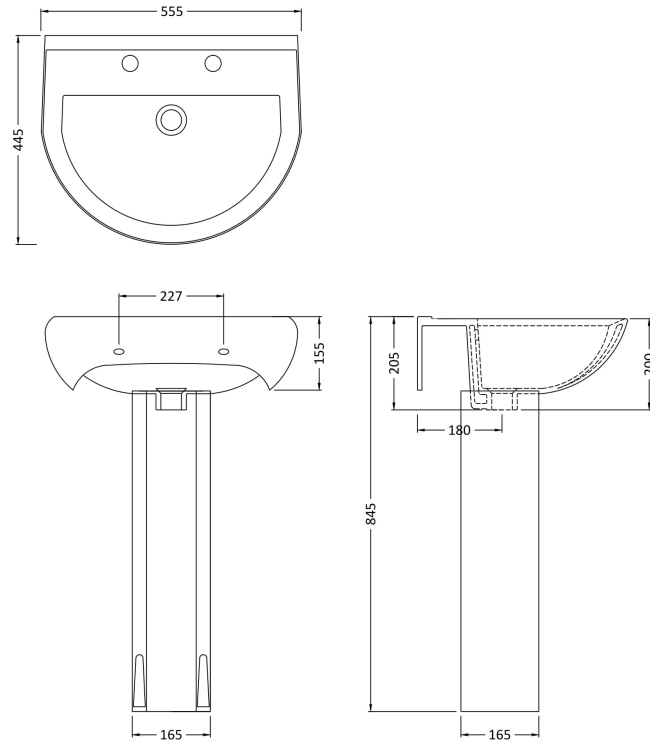

Outer Box Dimensions (If Applicable)

Height (mm):	
Width (mm):	
Depth (mm):	
Gross Weight (kg):	
Barcode:	5055275811252

Product Details

Country of Origin:	China
Fitting Instruction:	No
Certification: CE & UKCA:	N/A
WRAS:	N/A
WRAS No:	N/A
Product Material:	Vitreous China
Fixing Supplied:	No

Sales Code: NCS222

Description: Ivo 550 Basin 2T/H

Product Dimensions

Height (mm):	0
Width (mm):	0
Depth (mm):	0
Nett Weight (kg):	15.6

Packaging Dimensions

Height (mm):	215
Width (mm):	580
Depth (mm):	480
Gross Weight (kg):	15.8

Product Details

Country of Origin:	China
Fitting Instruction:	No
Certification: CE & UKCA:	No WRAS: N/A WRAS No: N/A
Product Material:	Vitreous China
Fixing Supplied:	No

Pans/Bidets: Trap Style: Not Applicable Includes Seat: Not Applicable

Packaging Details

Barcode: 5055275814123

Sales Code: NCS222

Description: Ivo 550 Basin 2T/H

Product Dimensions

Height (mm):	0
Width (mm):	0
Depth (mm):	0
Nett Weight (kg):	15.6

Packaging Dimensions

Height (mm):	215
Width (mm):	580
Depth (mm):	480
Gross Weight (kg):	15.8