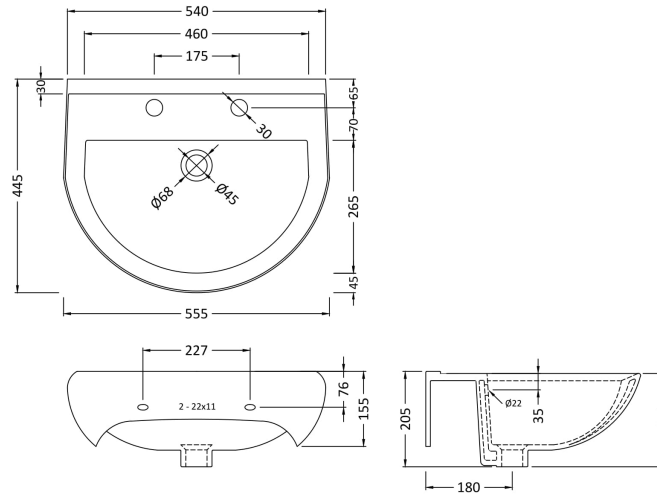

Packaging Dimensions

Height (mm):	390
Width (mm):	195
Depth (mm):	280
Gross Weight (kg):	7

Packaging Data

Box Colour:	Brown Cardboard Box - Printed
Box Qty:	0
Label Size:	0 x 0
Label Colour:	White Label
Label Qty:	0

Outer Box Dimensions (If Applicable)

Height (mm):	
Width (mm):	
Depth (mm):	
Gross Weight (kg):	
Barcode:	5055275811252

Product Details

Country of Origin:	China
Fitting Instruction:	No
Certification: CE & UKCA:	N/A
WRAS:	N/A
WRAS No:	N/A
Product Material:	Vitreous China
Fixing Supplied:	No

Sales Code: NCS222

Description: Ivo 550 Basin 2T/H

Product Dimensions

Height (mm):	0
Width (mm):	0
Depth (mm):	0
Nett Weight (kg):	15.6

Packaging Dimensions

Height (mm):	215
Width (mm):	580
Depth (mm):	480
Gross Weight (kg):	15.8

Packaging Details

Barcode: 5055275814123

Sales Code: NCS222

Description: Ivo 550 Basin 2T/H

Product Dimensions

Height (mm):	0
Width (mm):	0
Depth (mm):	0
Nett Weight (kg):	15.6

Packaging Dimensions

Height (mm):	215
Width (mm):	580
Depth (mm):	480
Gross Weight (kg):	15.8