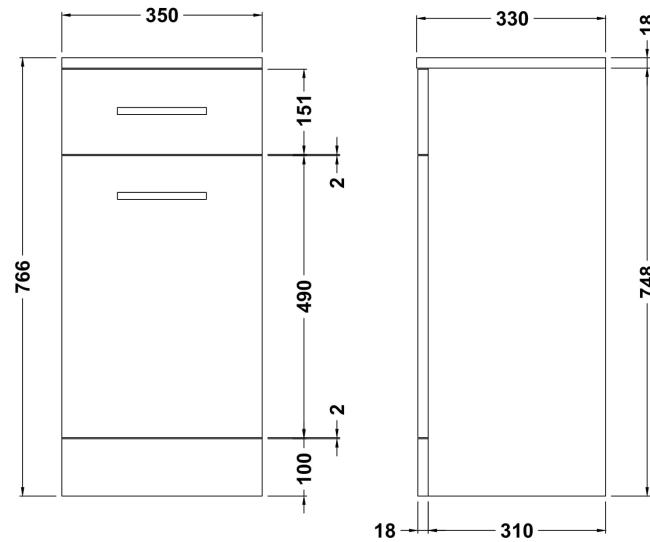

Sales Code: PRC153

Description: 350X300 Pr Laundry Unit

Product Dimensions

Height (mm):	770
Width (mm):	350
Depth (mm):	300
Nett Weight (kg):	11.6

Packaging Dimensions

Height (mm):	325
Width (mm):	375
Depth (mm):	810
Gross Weight (kg):	11.6

Packaging Data

Box Colour:	Brown Cardboard Box - Printed
Box Qty:	0
Label Size:	0 x 0
Label Colour:	Not Applicable
Label Qty:	0

Outer Box Dimensions (If Applicable)

Height (mm):	
Width (mm):	
Depth (mm):	
Gross Weight (kg):	
Barcode:	5055275830130

Sales Code: PRC154

Description: 350X330 Pr Laundry Unit

Product Dimensions

Height (mm):	765
Width (mm):	330
Depth (mm):	350
Nett Weight (kg):	17.3

Packaging Dimensions

Height (mm):	355
Width (mm):	375
Depth (mm):	810
Gross Weight (kg):	17.3

Packaging Data

Box Colour:	Brown Cardboard Box - Printed
Box Qty:	0
Label Size:	0 x 0
Label Colour:	Not Applicable
Label Qty:	0

Outer Box Dimensions (If Applicable)

Height (mm):	
Width (mm):	
Depth (mm):	
Gross Weight (kg):	
Barcode:	5055275830147