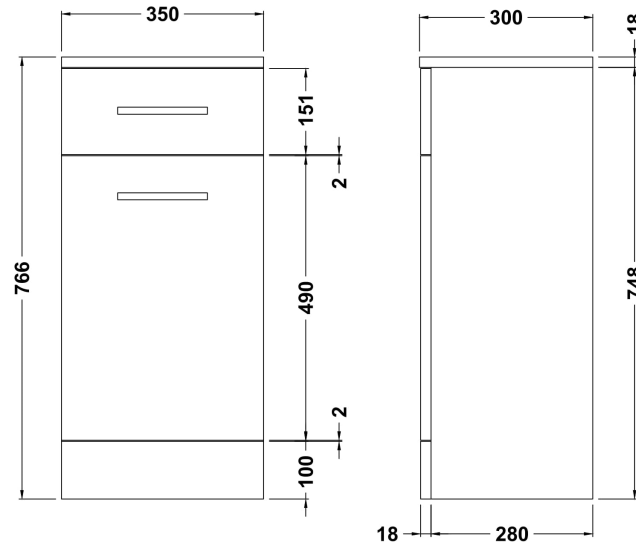

Sales Code: PRC153

Description: 350X300 Pr Laundry Unit

Product Dimensions

Height (mm):	770
Width (mm):	350
Depth (mm):	300
Nett Weight (kg):	11.6

Packaging Dimensions

Height (mm):	325
Width (mm):	375
Depth (mm):	810
Gross Weight (kg):	11.6

Packaging Data

Box Colour:	Brown Cardboard Box - Printed
Box Qty:	0
Label Size:	0 x 0
Label Colour:	Not Applicable
Label Qty:	0

Outer Box Dimensions (If Applicable)

Height (mm):	
Width (mm):	
Depth (mm):	
Gross Weight (kg):	
Barcode:	5055275830130

Sales Code: PRC154

Description: 350X330 Pr Laundry Unit

Product Dimensions

Height (mm):	765
Width (mm):	330
Depth (mm):	350
Nett Weight (kg):	17.3

Packaging Dimensions

Height (mm):	355
Width (mm):	375
Depth (mm):	810
Gross Weight (kg):	17.3

Packaging Data

Box Colour:	Brown Cardboard Box - Printed
Box Qty:	0
Label Size:	0 x 0
Label Colour:	Not Applicable
Label Qty:	0

Outer Box Dimensions (If Applicable)

Height (mm):	
Width (mm):	
Depth (mm):	
Gross Weight (kg):	
Barcode:	5055275830147