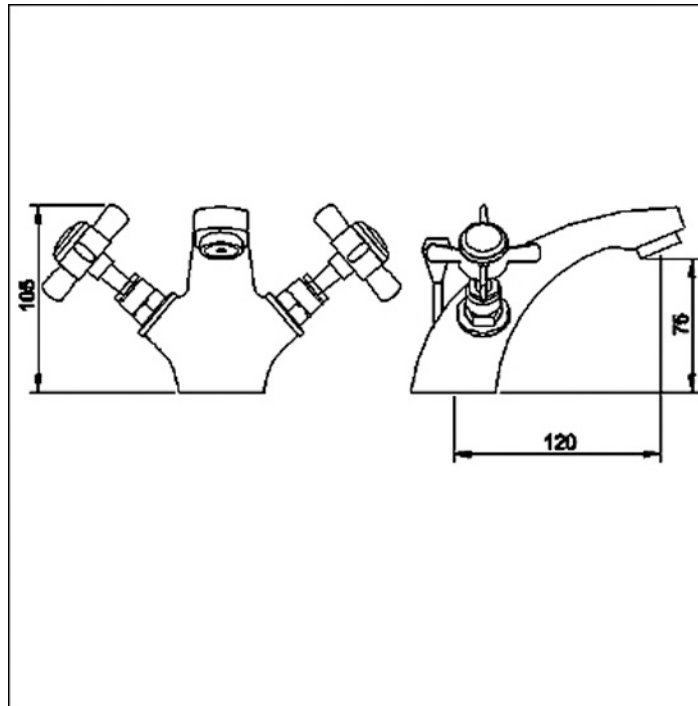

Sales Code: I345X

Description: Mono Basin Mixer With Pop-Up Waste

Product Dimensions

Height (mm):	105
Width (mm):	50
Depth (mm):	155
Length (mm):	
Nett Weight (kg):	1.45

Packaging Dimensions

Height (mm):	85
Width (mm):	170
Depth (mm):	200
Gross Weight (kg):	1.64

Packaging Data

Box Colour:	White Cardboard Box
Box Qty:	0
Label Size:	0 x 0
Label Colour:	White Label
Label Qty:	0

Outer Box Dimensions (If Applicable)

Height (mm):	
Width (mm):	
Depth (mm):	
Length (mm):	
Gross Weight (kg):	12
Barcode:	5055146102403

Product Details

Country of Origin:	China
Fitting Instruction:	Yes
Product Material:	Brass
Control Type:	Manual
Waste Included:	Waste Included
Waste Type:	Pop-Up
WRAS Approval: No	Approval No: N/A
Valve/Cartridge Type:	Screw Down
Colour/Finish:	Chrome
Mount Type:	Deck
Operating Pressure (bar):	0.1
Flow Rates: (Litres Per Min)	0.1 bar: 4.2 0.5 bar: 11.7 1 bar: 16.8 2 bar: 24.2 3 bar: 30
Pipe Size:	15 mm (1/2" Bsp)
Pipe Centres:	N/A