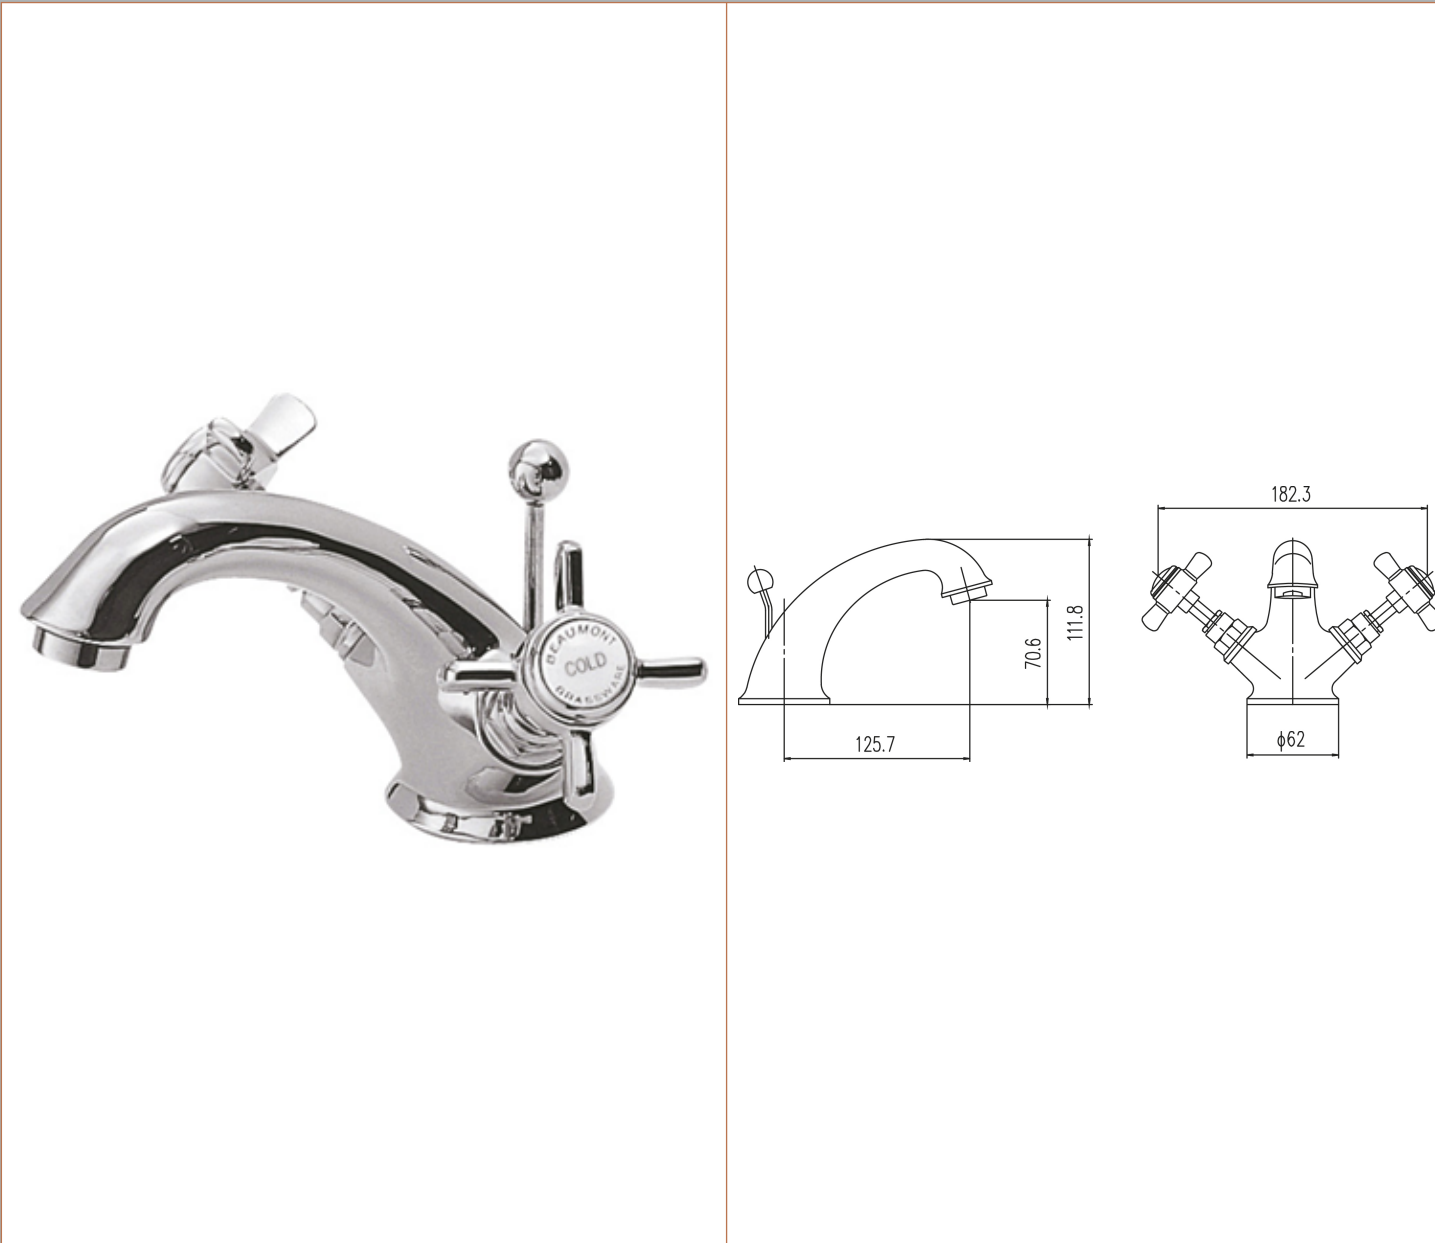

Sales Code: I305X

Description: Luxury Beaumont Mono W/Pop-Up Waste

Product Dimensions

Height (mm):	112
Width (mm):	62
Depth (mm):	197
Length (mm):	
Nett Weight (kg):	1.68

Packaging Dimensions

Height (mm):	120
Width (mm):	215
Depth (mm):	390
Gross Weight (kg):	2.31

Packaging Data

Box Colour:	White Cardboard Box
Box Qty:	0
Label Size:	0 x 0
Label Colour:	White Label
Label Qty:	0

Outer Box Dimensions (If Applicable)

Height (mm):	395
Width (mm):	415
Depth (mm):	440
Length (mm):	
Gross Weight (kg):	13
Barcode:	5055146112426

Product Details

Country of Origin:	China
Fitting Instruction:	Yes
Product Material:	Brass
Control Type:	Manual
Waste Included:	Waste Included
Waste Type:	Pop-Up
WRAS Approval: No	Approval No: N/A
Valve/Cartridge Type:	Screw Down
Colour/Finish:	Chrome
Mount Type:	Deck
Operating Pressure (bar):	0.1
Flow Rates: (Litres Per Min)	0.1 bar: 4.2 0.5 bar: 9.8 1 bar: 14 2 bar: 20 3 bar: 25.5
Pipe Size:	15 mm (1/2" Bsp)
Pipe Centres:	N/A