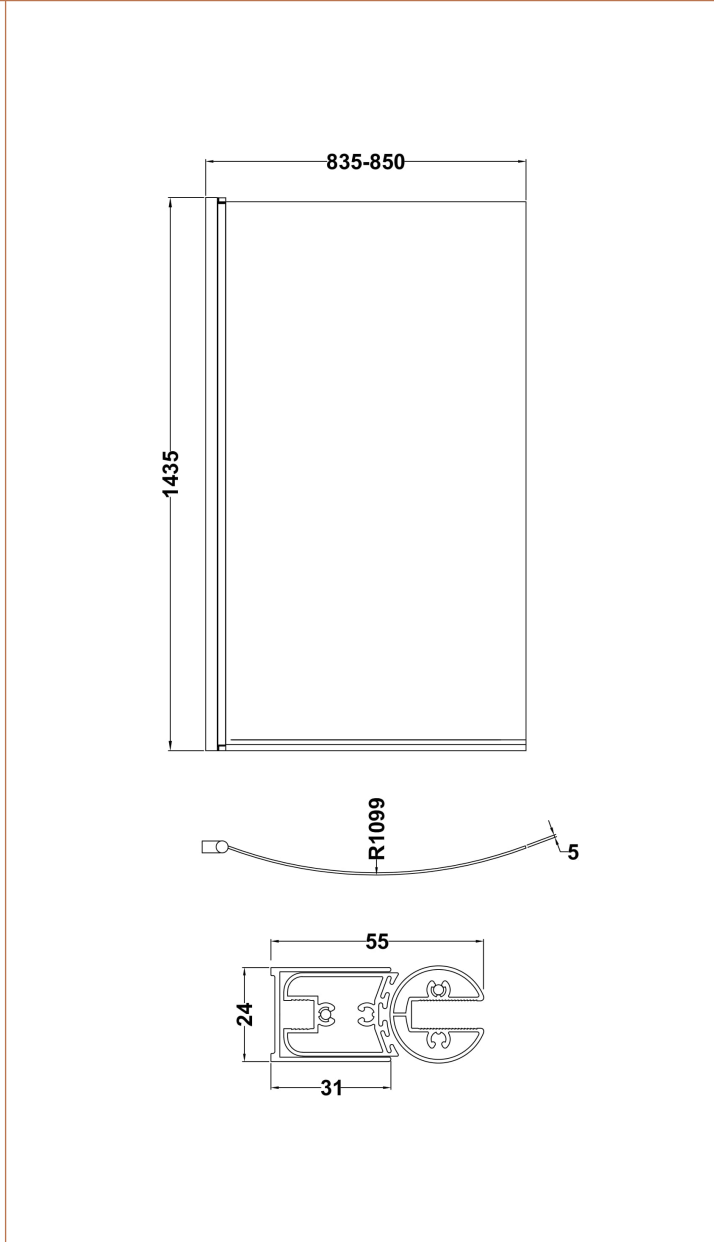

### Product Dimensions

Height (mm):	1435
Width (mm):	870
Depth (mm):	38
Nett Weight (kg):	20

### Packaging Dimensions

Height (mm):	50
Width (mm):	895
Length (mm):	1435
Gross Weight (kg):	20.7

### Outer Box Dimensions (If Applicable)

Height (mm):	
Width (mm):	
Depth (mm):	
Length (mm):	
Gross Weight (kg):	
Barcode:	5055369001798

### Product Details

Country of Origin:	China
Fitting Instruction:	Yes
CE & UKCA:	Yes
Profile Material:	Aluminium
Profile Finish:	Polished Chrome
Adjustments (mm):	835 - 850
Entry Width (mm):	N/A
Swing In Dim (mm):	780mm
Swing Out Dim (mm):	780mm
Radius (mm):	1099 mm
Glass Thickness (mm):	6
Easy Fit:	No
Easy Clean:	No
Handle Style:	Not Applicable
Handle Material:	Not Applicable
Enclosure Design:	Frameless
Wheel Type:	Not Applicable
Support Bar Included:	Support Bar Not Included
Extras:	None