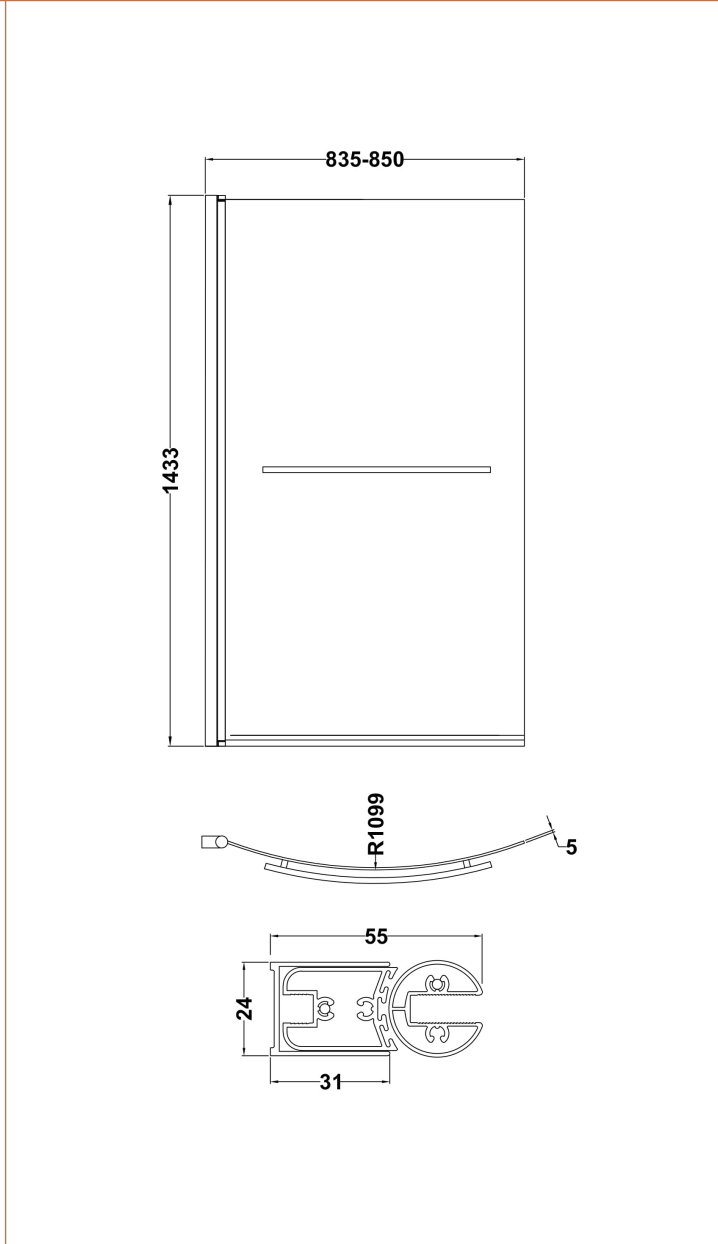

Sales Code: NBBSR1

Description: B Bath Screen, Rail (6)

Product Dimensions

Height (mm):	1435
Width (mm):	870
Depth (mm):	38
Nett Weight (kg):	20.2

Packaging Dimensions

Height (mm):	60
Width (mm):	930
Length (mm):	1460
Gross Weight (kg):	20.9

Packaging Data

Box Colour:	Brown Cardboard Box - Printed
Box Qty:	0
Label Size:	0 x 0
Label Colour:	Not Applicable
Label Qty:	0

Outer Box Dimensions (If Applicable)

Height (mm):	
Width (mm):	
Depth (mm):	
Length (mm):	
Gross Weight (kg):	
Barcode:	5055369001033

Product Details

Country of Origin:	China
Fitting Instruction:	Yes
CE & UKCA:	Yes
Profile Material:	Aluminium
Profile Finish:	Polished Chrome
Adjustments (mm):	835mm-850mm
Entry Width (mm):	N/A
Swing In Dim (mm):	780mm
Swing Out Dim (mm):	780mm
Radius (mm):	1099 mm
Glass Thickness (mm):	6
Easy Fit:	No
Easy Clean:	No
Handle Style:	Not Applicable
Handle Material:	Not Applicable
Enclosure Design:	Frameless
Wheel Type:	Not Applicable
Support Bar Included:	Support Bar Not Included
Extras:	Towel Rail