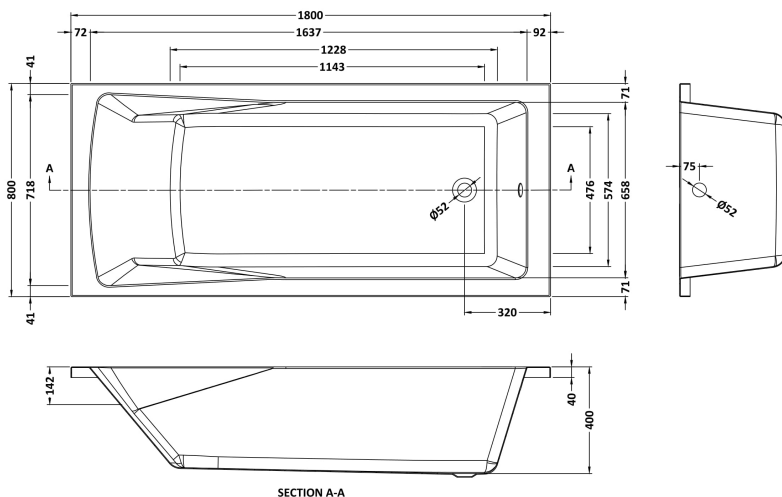

Sales Code: NBA414

Description: Square Se Bath & Leg Set 1800X800

Packaging Details

Barcode: 5055369006724

Sales Code: NBA414NL

Description: Square Single Ended Bath 1800X800

Product Dimensions

Length (mm):	0
Width (mm):	0
Depth (mm):	0
Nett Weight (kg):	20

Packaging Dimensions

Length (mm):	1800
Width (mm):	800
Depth (mm):	380
Gross Weight (kg):	20

Packaging Data

Box Colour:	Brown Cardboard Sleeve
Box Qty:	0
Label Size:	0 x 0
Label Colour:	White Label
Label Qty:	0

Outer Box Dimensions (If Applicable)

Length (mm):	
Width (mm):	
Height (mm):	
Gross Weight (kg):	
Barcode:	5055275833148

Product Details

Country of Origin:	Poland
Fitting Instruction:	Yes
Certification:	FSC: No CE & UKCA: Yes
Material Colour Reference:	European White
Product Material:	Acrylic
Material Thickness:	4mm
Volume (Ltr):	218L
Displaced Capacity:	148L
Leg Set Included:	Legset Not Included
Waste Included:	Waste Not Included
Drilled/Undrilled:	Undrilled For Taps
Includes Grips:	No Grips Supplied
Embossed:	No
No of Tapholes:	None
Anti-Slip:	No

Sales Code: NBL001

Description: Leg Set

Product Dimensions

Length (mm):	0
Width (mm):	0
Depth (mm):	0
Nett Weight (kg):	1.9

Packaging Dimensions

Length (mm):	600
Width (mm):	60
Depth (mm):	60
Gross Weight (kg):	1.9