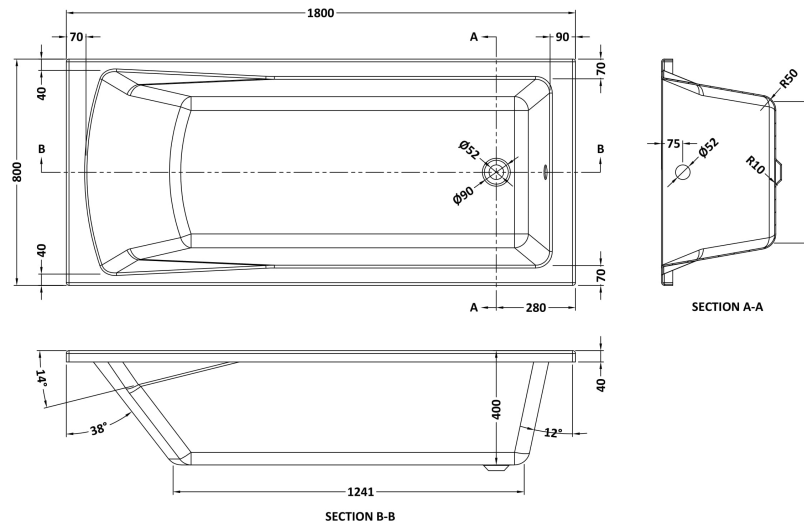

Sales Code: NBA414

Description: Square Se Bath & Leg Set 1800X800

Packaging Details

Barcode: 5055369006724

Sales Code: NBA414NL

Description: Square Single Ended Bath 1800X800

Product Dimensions

Length (mm):	0
Width (mm):	0
Depth (mm):	0
Nett Weight (kg):	20

Packaging Dimensions

Length (mm):	1800
Width (mm):	800
Depth (mm):	380
Gross Weight (kg):	20

Packaging Data

Box Colour:	Brown Cardboard Sleeve
Box Qty:	0
Label Size:	0 x 0
Label Colour:	White Label
Label Qty:	0

Outer Box Dimensions (If Applicable)

Length (mm):	
Width (mm):	
Height (mm):	
Gross Weight (kg):	
Barcode:	5055275833148

Product Details

Country of Origin:	Poland
Fitting Instruction:	Yes
Certification:	FSC: No CE & UKCA: Yes
Material Colour Reference:	European White
Product Material:	Acrylic
Material Thickness:	4mm
Volume (Ltr):	218L
Displaced Capacity:	148L
Leg Set Included:	Legset Not Included
Waste Included:	Waste Not Included
Drilled/Undrilled:	Undrilled For Taps
Includes Grips:	No Grips Supplied
Embossed:	No
No of Tapholes:	None
Anti-Slip:	No

Sales Code: NBL001

Description: Leg Set

Product Dimensions

Length (mm):	0
Width (mm):	0
Depth (mm):	0
Nett Weight (kg):	1.9

Packaging Dimensions

Length (mm):	600
Width (mm):	60
Depth (mm):	60
Gross Weight (kg):	1.9