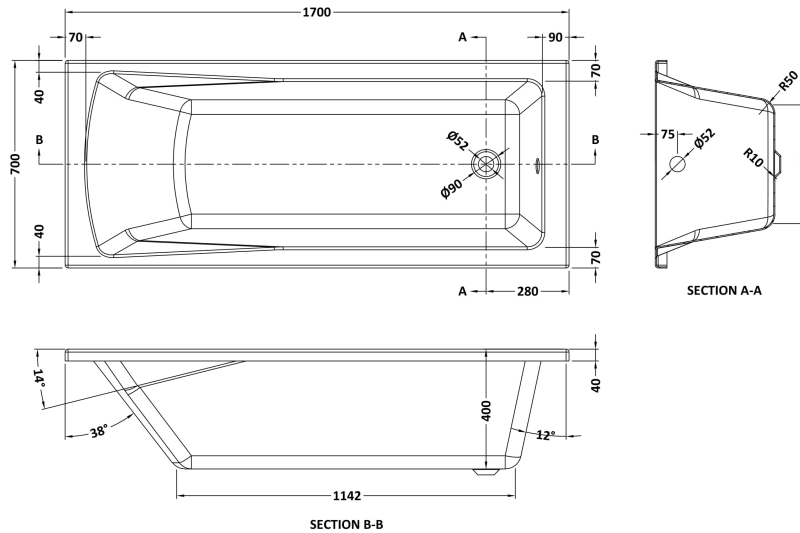

**Sales Code:** NBA409

**Description:** Square Se Bath & Leg Set 1700X700

**Product Dimensions**

Length (mm):	0
Width (mm):	0
Depth (mm):	0
Nett Weight (kg):	19.24

**Packaging Dimensions**

Length (mm):	1700
Width (mm):	700
Depth (mm):	420
Gross Weight (kg):	19.24

**Product Details**

Country of Origin:	Egypt
Fitting Instruction:	Yes
Certification:	FSC: CE & UKCA:
Material Colour Reference:	European White
Product Material:	Acrylic
Material Thickness:	4mm
Volume (Ltr):	178L
Displaced Capacity:	108L
Leg Set Included:	Legset Included
Waste Included:	Waste Not Included
Drilled/Undrilled:	Undrilled For Taps
Includes Grips:	No Grips Supplied
Embossed:	No
No of Tapholes:	None
Anti-Slip:	No

**Outer Box Dimensions (If Applicable)**

Length (mm):	
Width (mm):	
Height (mm):	
Gross Weight (kg):	
Barcode:	5055275833131

**Product Details**

Country of Origin:	Poland
Fitting Instruction:	Yes
Certification:	FSC: No CE & UKCA: Yes
Material Colour Reference:	European White
Product Material:	Acrylic
Material Thickness:	4mm
Volume (Ltr):	193L
Displaced Capacity:	123L
Leg Set Included:	Legset Not Included
Waste Included:	Waste Not Included
Drilled/Undrilled:	Undrilled For Taps
Includes Grips:	No Grips Supplied
Embossed:	No
No of Tapholes:	None
Anti-Slip:	No

### Packaging Dimensions

Length (mm):	600
Width (mm):	60
Depth (mm):	60
Gross Weight (kg):	1.9