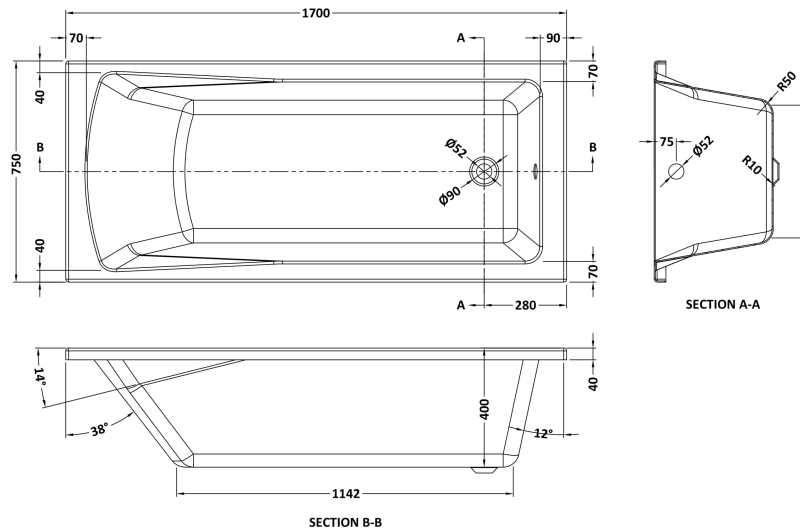

Sales Code: NBA410

Description: Square Se Bath & Leg Set 1700X750

Packaging Details

Barcode: 5055369006717