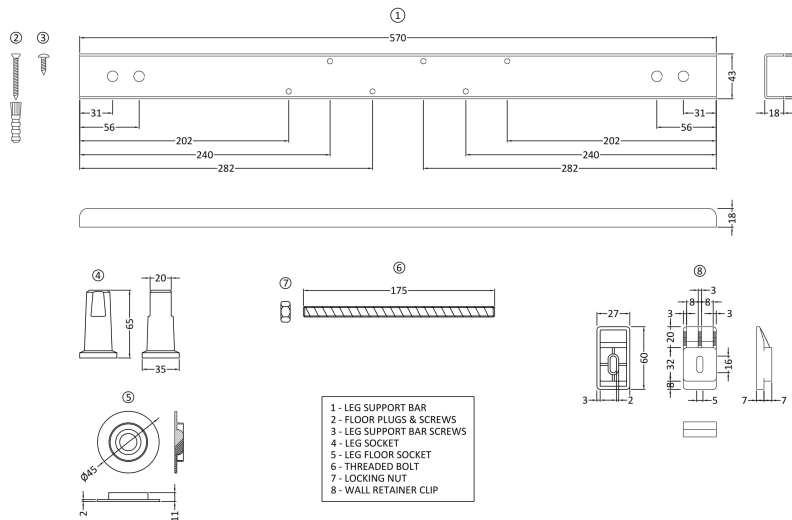

**Packaging Dimensions**

Length (mm):	1700
Width (mm):	760
Depth (mm):	400
Gross Weight (kg):	18.8

**Packaging Data**

Box Colour:	Brown Cardboard Sleeve
Box Qty:	0
Label Size:	0 x 0
Label Colour:	White Label
Label Qty:	0

**Outer Box Dimensions (If Applicable)**

Length (mm):	
Width (mm):	
Height (mm):	
Gross Weight (kg):	
Barcode:	5055275833131

**Product Details**

Country of Origin:	Poland
Fitting Instruction:	Yes
Certification:	FSC: No CE & UKCA: Yes
Material Colour Reference:	European White
Product Material:	Acrylic
Material Thickness:	4mm
Volume (Ltr):	193L
Displaced Capacity:	123L
Leg Set Included:	Legset Not Included
Waste Included:	Waste Not Included
Drilled/Undrilled:	Undrilled For Taps
Includes Grips:	No Grips Supplied
Embossed:	No
No of Tapholes:	None
Anti-Slip:	No

### Product Dimensions

Length (mm):	0
Width (mm):	0
Depth (mm):	0
Nett Weight (kg):	1.9

### Packaging Dimensions

Length (mm):	600
Width (mm):	60
Depth (mm):	60
Gross Weight (kg):	1.9