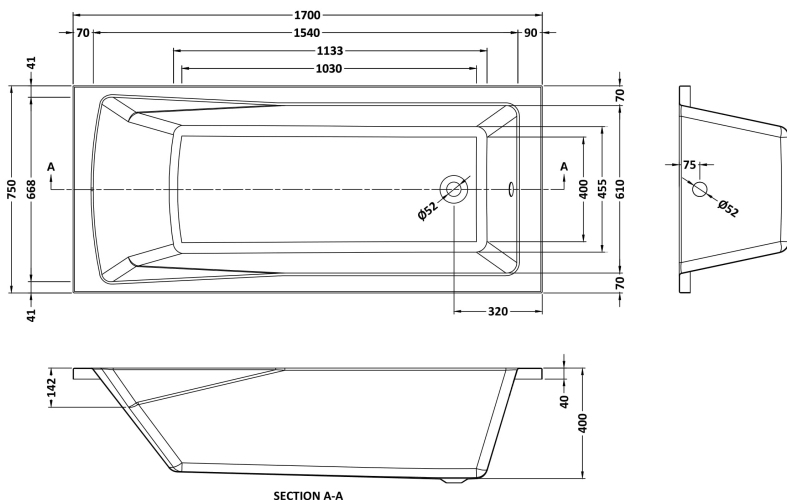

**Product Details**

Country of Origin:	Egypt
Fitting Instruction:	Yes
Certification:	FSC: CE & UKCA:
Material Colour Reference:	European White
Product Material:	Acrylic
Material Thickness:	4mm
Volume (Ltr):	178L
Displaced Capacity:	108L
Leg Set Included:	Legset Included
Waste Included:	Waste Not Included
Drilled/Undrilled:	Undrilled For Taps
Includes Grips:	No Grips Supplied
Embossed:	No
No of Tapholes:	None
Anti-Slip:	No

### Packaging Details

Barcode: 5055369006717

**Sales Code:** NBA410NL

**Description:** Square Single Ended Bath 1700X750

**Product Dimensions**

Length (mm):	0
Width (mm):	0
Depth (mm):	0
Nett Weight (kg):	18.8

**Packaging Dimensions**

Length (mm):	1700
Width (mm):	760
Depth (mm):	400
Gross Weight (kg):	18.8

**Packaging Data**

Box Colour:	Brown Cardboard Sleeve
Box Qty:	0
Label Size:	0 x 0
Label Colour:	White Label
Label Qty:	0

**Outer Box Dimensions (If Applicable)**

Length (mm):	
Width (mm):	
Height (mm):	
Gross Weight (kg):	
Barcode:	5055275833131

**Product Details**

Country of Origin:	Poland
Fitting Instruction:	Yes
Certification:	FSC: No CE & UKCA: Yes
Material Colour Reference:	European White
Product Material:	Acrylic
Material Thickness:	4mm
Volume (Ltr):	193L
Displaced Capacity:	123L
Leg Set Included:	Legset Not Included
Waste Included:	Waste Not Included
Drilled/Undrilled:	Undrilled For Taps
Includes Grips:	No Grips Supplied
Embossed:	No
No of Tapholes:	None
Anti-Slip:	No