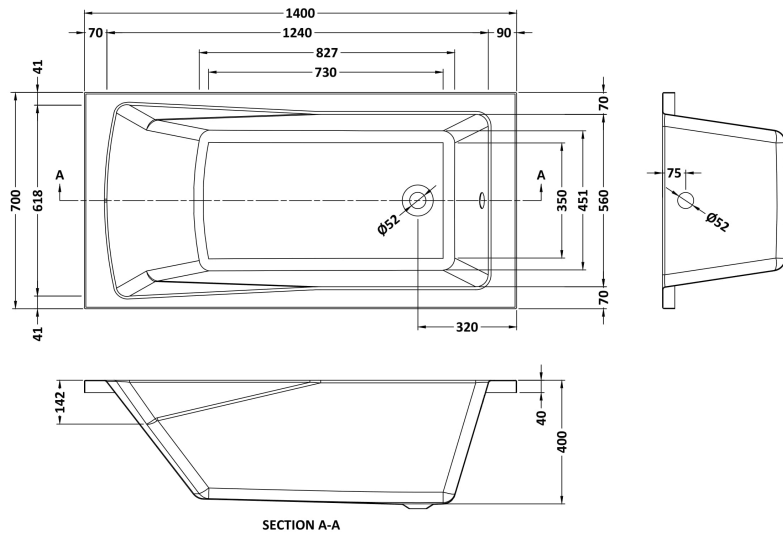

Sales Code: NBA404

Description: Square Single Ended Bath 1400X700

Packaging Details

Barcode: 5056211800019