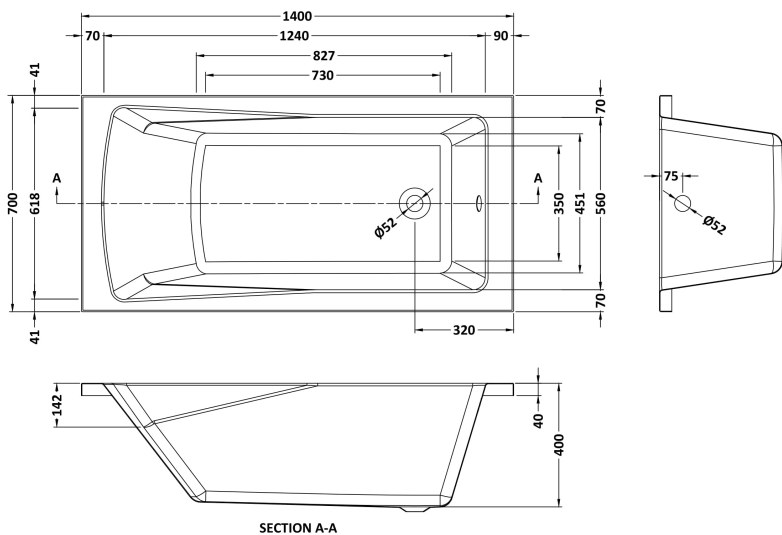

### Product Dimensions

Length (mm):	1400
Width (mm):	700
Depth (mm):	400
Nett Weight (kg):	17

### Packaging Dimensions

Length (mm):	1420
Width (mm):	710
Depth (mm):	400
Gross Weight (kg):	17

### Product Details

Country of Origin:	Poland
Fitting Instruction:	Yes
Certification:	FSC: No CE & UKCA: Yes
Material Colour Reference:	European White
Product Material:	Acrylic
Material Thickness:	4mm
Volume (Ltr):	158L
Displaced Capacity:	88L
Leg Set Included:	Legset Not Included
Waste Included:	Waste Not Included
Drilled/Undrilled:	Undrilled For Taps
Includes Grips:	No Grips Supplied
Embossed:	No
No of Tapholes:	None
Anti-Slip:	No

### Packaging Dimensions

Length (mm):	600
Width (mm):	60
Depth (mm):	60
Gross Weight (kg):	1.9