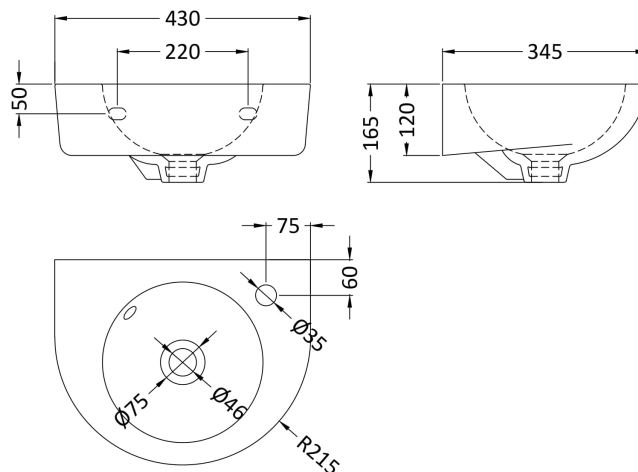

Sales Code: NCU932

Description: Round 350mm W/H Basin

Product Dimensions

Height (mm):	0
Width (mm):	0
Depth (mm):	0
Nett Weight (kg):	6.8

Packaging Dimensions

Height (mm):	160
Width (mm):	365
Depth (mm):	305
Gross Weight (kg):	7

Packaging Data

Box Colour:	Brown Cardboard Box - Printed
Box Qty:	0
Label Size:	0 x 0
Label Colour:	White Label
Label Qty:	0

Outer Box Dimensions (If Applicable)

Height (mm):	
Width (mm):	
Depth (mm):	
Gross Weight (kg):	
Barcode:	5055369031061

Basins: Tap Hole: One Taphole Chain Stay Hole: No
Template: Not Required Waste Type Req: Slotted
Overflow Inc: Yes Overflow Cover: Yes
Inner Bowl Depth (mm): 95mm

Sales Code: NCU942

Description: Round 450mm W/H Basin

Outer Box Dimensions (If Applicable)

Height (mm):	
Width (mm):	
Depth (mm):	
Gross Weight (kg):	
Barcode:	5055369031078

Product Details

Country of Origin:	Turkey
Fitting Instruction:	No
Certification: CE & UKCA: No	WRAS: N/A WRAS No: N/A
Product Material:	Vitreous China
Fixing Supplied:	Yes