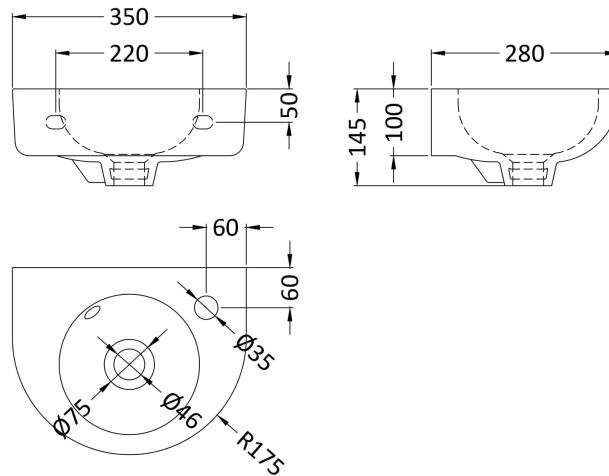

Sales Code: NCU932

Description: Round 350mm W/H Basin

Product Dimensions

Height (mm):	0
Width (mm):	0
Depth (mm):	0
Nett Weight (kg):	6.8

Packaging Dimensions

Height (mm):	160
Width (mm):	365
Depth (mm):	305
Gross Weight (kg):	7

Packaging Data

Box Colour:	Brown Cardboard Box - Printed
Box Qty:	0
Label Size:	0 x 0
Label Colour:	White Label
Label Qty:	0

Outer Box Dimensions (If Applicable)

Height (mm):	
Width (mm):	
Depth (mm):	
Gross Weight (kg):	
Barcode:	5055369031061

Basins: Tap Hole: One Taphole Chain Stay Hole: No
Template: Not Required Waste Type Req: Slotted
Overflow Inc: Yes Overflow Cover: Yes
Inner Bowl Depth (mm): 95mm

Sales Code: NCU942

Description: Round 450mm W/H Basin

Outer Box Dimensions (If Applicable)

Height (mm):	
Width (mm):	
Depth (mm):	
Gross Weight (kg):	
Barcode:	5055369031078

Product Details

Country of Origin:	Turkey
Fitting Instruction:	No
Certification: CE & UKCA: No	WRAS: N/A WRAS No: N/A
Product Material:	Vitreous China
Fixing Supplied:	Yes