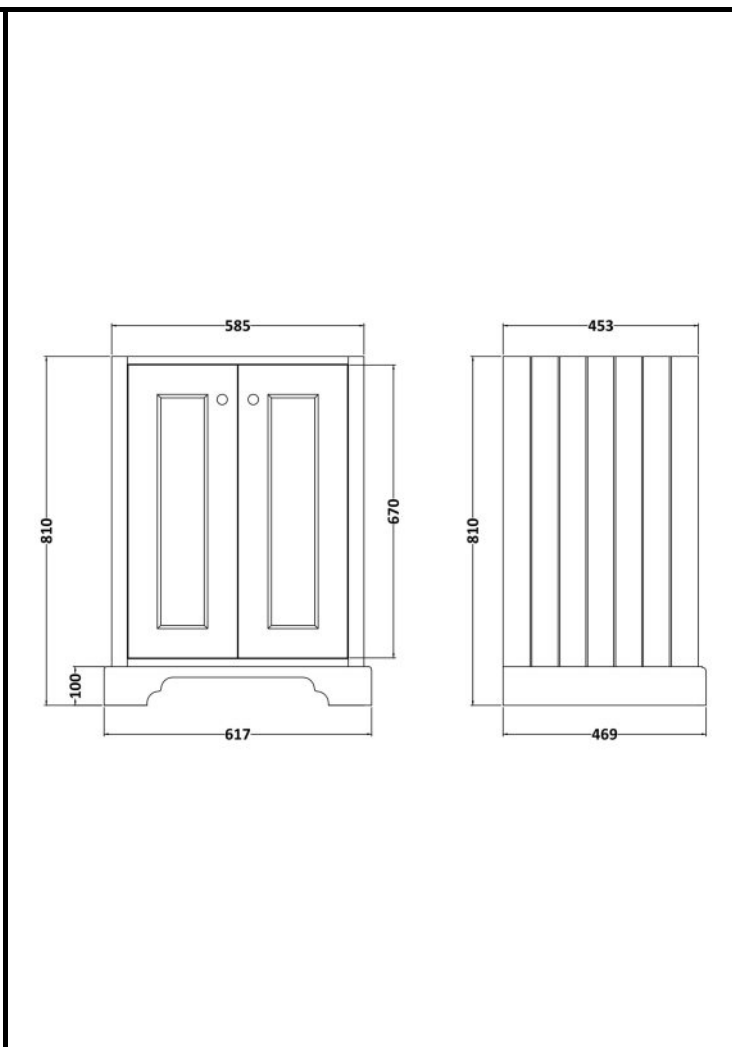

B A Y S W A T E R

London W.2

CODE: BAYF101

DESCRIPTION: 600 2-Door Basin Cabinet

CATEGORY: Furniture

PRODUCT DIMENSIONS

Height (mm)	Width (mm)	Depth (mm)	Nett Wgt Kg
810	617	469	30.5

PACKAGING DIMENSIONS

Height (mm)	Width (mm)	Depth (mm)	Gross Wgt Kg
845	660	505	30.5

PACKAGING DATA

Box Colour	White Cardboard Box		
Box Qty	1	Label Colour	White Label
Label Size	116 X 50	Label Qty	2

OUTER BOX DIMENSIONS (If Applicable)

Height (mm)	Width (mm)	Depth (mm)	Gross Wgt Kg
Barcode	5055275892817		

PRODUCT DETAILS

Country of Origin	Ukraine			
Fitting Instruction	Yes			
Constr' Method	Cam & Wood Dowel			
Cabinet Finish	MFC Painted Matt			
Cab Thickness (mm)	16			
Drawer Included	No			
No of Shelves	1			
Hinge Inc'	Yes			
Fixings Inc'	Not Required			
Handle Inc'	Yes			
Handle Type	Knob			
Certification	FSC	Yes	CE	Yes
Colour	Plummett Grey			
Constr' Type	Rigid			
Fascia Finish	Mdf Painted Matt			
Fas Thickness (mm)	18			
Drawer Type	Not Applicable			
Hinge Type	95 Degree Inset Clip-On S/C			
Adjustable Legs	Not Applicable			
Handle Style	Traditional			
Waste Shroud	No			