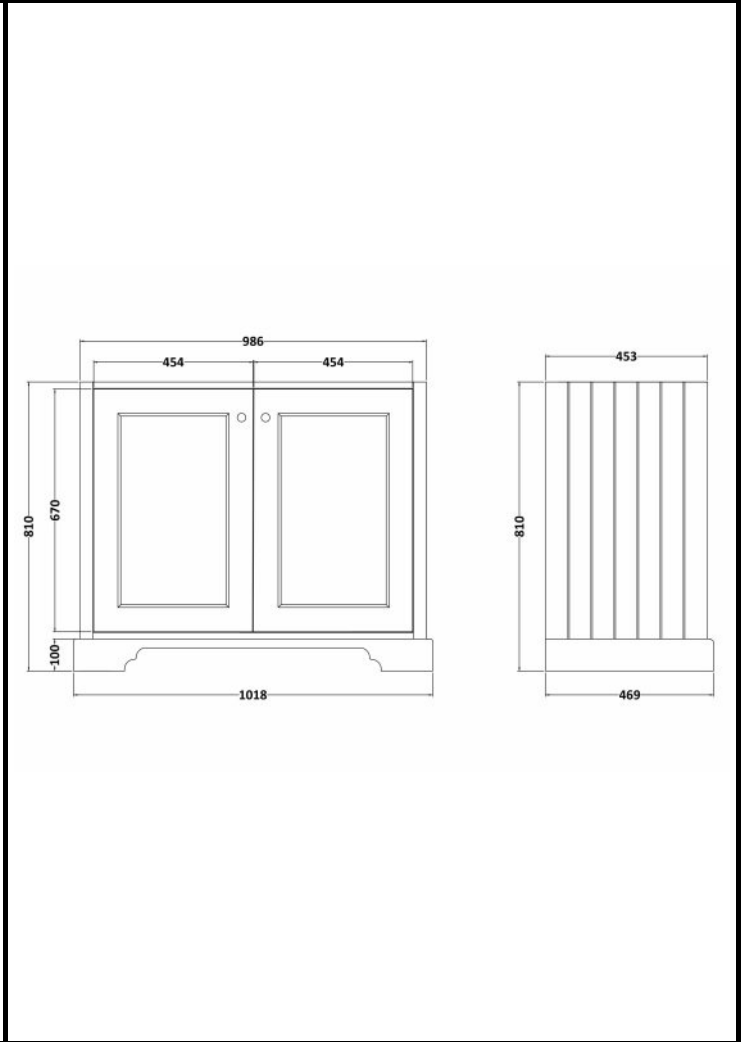

B A Y S W A T E R

London W.2

CODE: BAYF159

DESCRIPTION: 1000 2-Door Basin Cabinet

CATEGORY: Furniture

PRODUCT DIMENSIONS			
Height (mm)	Width (mm)	Depth (mm)	Nett Wgt Kg
810	1018	469	42.5

PACKAGING DIMENSIONS			
Height (mm)	Width (mm)	Depth (mm)	Gross Wgt Kg
845	1060	505	43.5

PACKAGING DATA			
Box Colour	White Cardboard Box		
Box Qty	1	Label Colour	White Label
Label Size	116 x 50	Label Qty	2

OUTER BOX DIMENSIONS (If Applicable)			
Height (mm)	Width (mm)	Depth (mm)	Gross Wgt Kg
Barcode	5056211825623		

PRODUCT DETAILS				
Country of Origin	Ukraine			
Fitting Instruction	Yes			
Constr' Method	Cam & Wood Dowel			
Cabinet Finish	MFC Painted Matt			
Cab Thickness (mm)	16			
Drawer Included	No			
No of Shelves	1			
Hinge Inc'	Yes			
Fixings Inc'	Not Required			
Handle Inc'	Yes			
Handle Type	Knob			
Certification	FSC	Yes	CE	Yes
Colour	Stiffkey Blue			
Constr' Type	Rigid			
Fascia Finish	Mdf Painted Matt			
Fas Thickness (mm)	18			
Drawer Type	Not Applicable			
Hinge Type	95 Degree Inset Clip-On S/C			
Adjustable Legs	Not Applicable			
Handle Style	Traditional			
Waste Shroud	No			