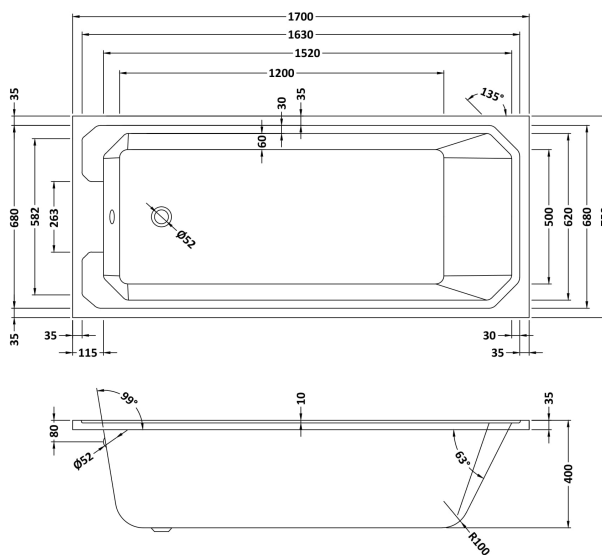

Outer Box Dimensions (If Applicable)

Length (mm):	
Width (mm):	
Height (mm):	
Gross Weight (kg):	
Barcode:	5055369040667

Product Details

Country of Origin:	Poland
Fitting Instruction:	Yes
Certification:	FSC: CE & UKCA: Yes
Material Colour Reference:	European White
Product Material:	Acrylic
Material Thickness:	4mm
Volume (Ltr):	178L
Displaced Capacity:	108L
Leg Set Included:	Legset Not Included
Waste Included:	Waste Not Included
Drilled/Undrilled:	Undrilled For Taps
Includes Grips:	No Grips Supplied
Embossed:	No
No of Tapholes:	None
Anti-Slip:	No

Sales Code: NLB110

Description: Art Deco Bath (1700X750)

Packaging Details

Barcode: 5055369040674

Sales Code: NLB110NL

Description: Art Deco Bath NI (1700X750)

Product Dimensions

Length (mm):	1700
Width (mm):	750
Depth (mm):	400
Nett Weight (kg):	23.2

Packaging Dimensions

Length (mm):	1700
Width (mm):	760
Depth (mm):	420
Gross Weight (kg):	23.2

Packaging Data

Box Colour:	Brown Cardboard Sleeve
Box Qty:	1
Label Size:	100 x 50
Label Colour:	White Label
Label Qty:	2

Outer Box Dimensions (If Applicable)

Length (mm):	
Width (mm):	
Height (mm):	
Gross Weight (kg):	
Barcode:	5055369040674

Product Details

Country of Origin:	
Fitting Instruction:	Yes
Certification:	FSC: CE & UKCA: Yes
Material Colour Reference:	European White
Product Material:	Acrylic
Material Thickness:	4mm
Volume (Ltr):	193L
Displaced Capacity:	123L
Leg Set Included:	Legset Not Included
Waste Included:	Waste Not Included
Drilled/Undrilled:	Undrilled For Taps
Includes Grips:	No Grips Supplied
Embossed:	No
No of Tapholes:	None
Anti-Slip:	No