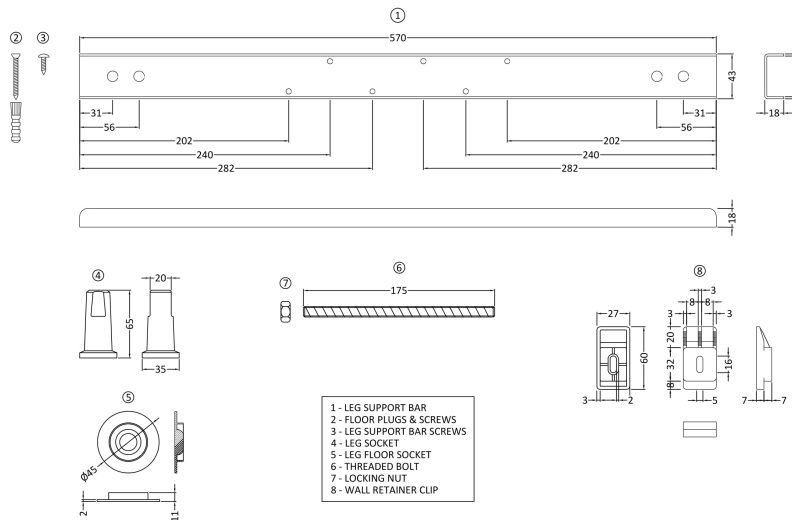

Outer Box Dimensions (If Applicable)

Length (mm):	
Width (mm):	
Height (mm):	
Gross Weight (kg):	
Barcode:	5055369040667

Product Details

Country of Origin:	Poland
Fitting Instruction:	Yes
Certification:	FSC: CE & UKCA: Yes
Material Colour Reference:	European White
Product Material:	Acrylic
Material Thickness:	4mm
Volume (Ltr):	178L
Displaced Capacity:	108L
Leg Set Included:	Legset Not Included
Waste Included:	Waste Not Included
Drilled/Undrilled:	Undrilled For Taps
Includes Grips:	No Grips Supplied
Embossed:	No
No of Tapholes:	None
Anti-Slip:	No

Packaging Dimensions

Length (mm):	1700
Width (mm):	760
Depth (mm):	420
Gross Weight (kg):	23.2

Packaging Data

Box Colour:	Brown Cardboard Sleeve
Box Qty:	1
Label Size:	100 x 50
Label Colour:	White Label
Label Qty:	2

Outer Box Dimensions (If Applicable)

Length (mm):	
Width (mm):	
Height (mm):	
Gross Weight (kg):	
Barcode:	5055369040674

Product Details

Country of Origin:	
Fitting Instruction:	Yes
Certification:	FSC: CE & UKCA: Yes
Material Colour Reference:	European White
Product Material:	Acrylic
Material Thickness:	4mm
Volume (Ltr):	193L
Displaced Capacity:	123L
Leg Set Included:	Legset Not Included
Waste Included:	Waste Not Included
Drilled/Undrilled:	Undrilled For Taps
Includes Grips:	No Grips Supplied
Embossed:	No
No of Tapholes:	None
Anti-Slip:	No

Sales Code: NBL001

Description: Leg Set

Product Dimensions

Length (mm):	0
Width (mm):	0
Depth (mm):	0
Nett Weight (kg):	1.9

Packaging Dimensions

Length (mm):	600
Width (mm):	60
Depth (mm):	60
Gross Weight (kg):	1.9