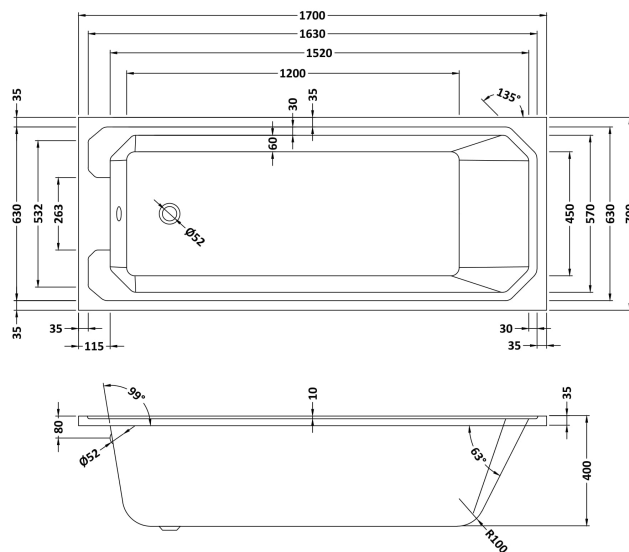

Sales Code: NLB109NL

Description: Art Deco Bath NI700x700)

Product Dimensions

Length (mm):	1700
Width (mm):	700
Depth (mm):	400
Nett Weight (kg):	19.3

Packaging Dimensions

Length (mm):	1700
Width (mm):	720
Depth (mm):	400
Gross Weight (kg):	19.3

Packaging Data

Box Colour:	Brown Cardboard Sleeve
Box Qty:	1
Label Size:	100 x 50
Label Colour:	White Label
Label Qty:	2

Outer Box Dimensions (If Applicable)

Length (mm):	
Width (mm):	
Height (mm):	
Gross Weight (kg):	
Barcode:	5055369040667

Product Details

Country of Origin:	Poland
Fitting Instruction:	Yes
Certification:	FSC: CE & UKCA: Yes
Material Colour Reference:	European White
Product Material:	Acrylic
Material Thickness:	4mm
Volume (Ltr):	178L
Displaced Capacity:	108L
Leg Set Included:	Legset Not Included
Waste Included:	Waste Not Included
Drilled/Undrilled:	Undrilled For Taps
Includes Grips:	No Grips Supplied
Embossed:	No
No of Tapholes:	None
Anti-Slip:	No