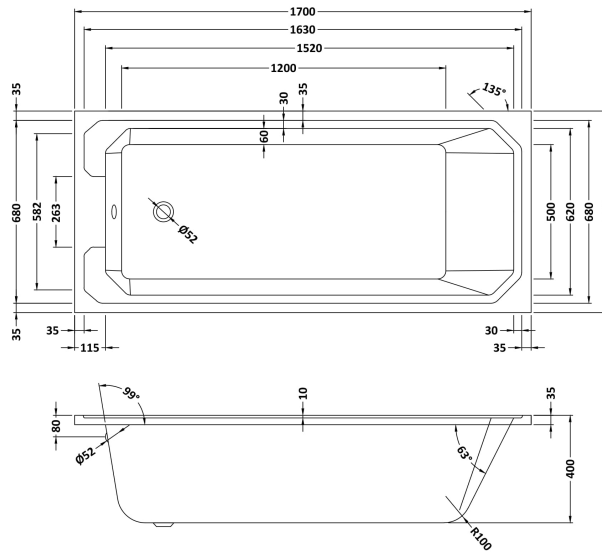

Outer Box Dimensions (If Applicable)

Length (mm):	
Width (mm):	
Height (mm):	
Gross Weight (kg):	
Barcode:	5055369040667

Product Details

Country of Origin:	Poland
Fitting Instruction:	Yes
Certification:	FSC: CE & UKCA: Yes
Material Colour Reference:	European White
Product Material:	Acrylic
Material Thickness:	4mm
Volume (Ltr):	178L
Displaced Capacity:	108L
Leg Set Included:	Legset Not Included
Waste Included:	Waste Not Included
Drilled/Undrilled:	Undrilled For Taps
Includes Grips:	No Grips Supplied
Embossed:	No
No of Tapholes:	None
Anti-Slip:	No

Sales Code: NLB110

Description: Art Deco Bath (1700X750)

Packaging Details

Barcode: 5055369040674

Sales Code: NLB110NL

Description: Art Deco Bath NI (1700X750)

Product Dimensions

Length (mm):	1700
Width (mm):	750
Depth (mm):	400
Nett Weight (kg):	23.2

Packaging Dimensions

Length (mm):	1700
Width (mm):	760
Depth (mm):	420
Gross Weight (kg):	23.2

Packaging Data

Box Colour:	Brown Cardboard Sleeve
Box Qty:	1
Label Size:	100 x 50
Label Colour:	White Label
Label Qty:	2

Outer Box Dimensions (If Applicable)

Length (mm):	
Width (mm):	
Height (mm):	
Gross Weight (kg):	
Barcode:	5055369040674

Product Details

Country of Origin:	
Fitting Instruction:	Yes
Certification:	FSC: CE & UKCA: Yes
Material Colour Reference:	European White
Product Material:	Acrylic
Material Thickness:	4mm
Volume (Ltr):	193L
Displaced Capacity:	123L
Leg Set Included:	Legset Not Included
Waste Included:	Waste Not Included
Drilled/Undrilled:	Undrilled For Taps
Includes Grips:	No Grips Supplied
Embossed:	No
No of Tapholes:	None
Anti-Slip:	No