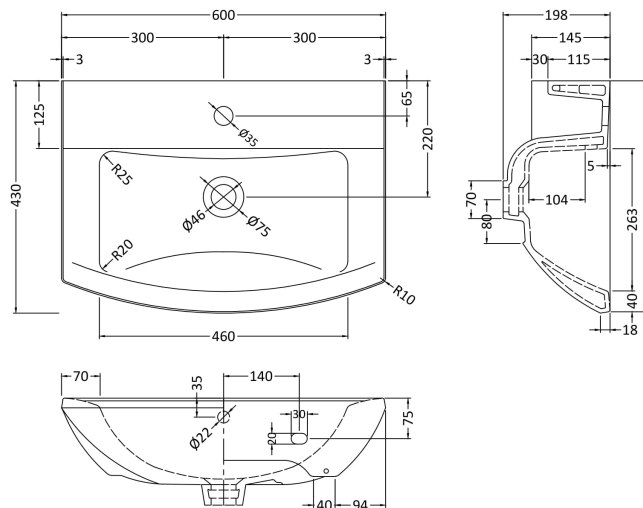

Outer Box Dimensions (If Applicable)

Height (mm):	
Width (mm):	
Depth (mm):	
Gross Weight (kg):	
Barcode:	5055369026227

Product Details

Country of Origin:	China
Fitting Instruction:	No
Certification: CE & UKCA:	No WRAS: N/A WRAS No: N/A
Product Material:	Vitreous China
Fixing Supplied:	No

Sales Code: Css002

Description: Asselby 600mm Basin & Pedestal

Packaging Details

Barcode: 5055275814048

Sales Code: NCA205

Description: Asselby 600mm Medium Basin 1Th

Product Dimensions

Height (mm):	0
Width (mm):	0
Depth (mm):	0
Nett Weight (kg):	16.9

Packaging Dimensions

Height (mm):	210
Width (mm):	630
Depth (mm):	480
Gross Weight (kg):	17.1

Packaging Data

Box Colour:	Brown Cardboard Box - Printed
Box Qty:	0
Label Size:	0 x 0
Label Colour:	Not Applicable
Label Qty:	0

Outer Box Dimensions (If Applicable)

Height (mm):	
Width (mm):	
Depth (mm):	
Gross Weight (kg):	
Barcode:	5055369026234

Product Details

Country of Origin:	China
Fitting Instruction:	No
Certification: CE & UKCA:	Yes WRAS: N/A WRAS No: N/A
Product Material:	Vitreous China
Fixing Supplied:	No