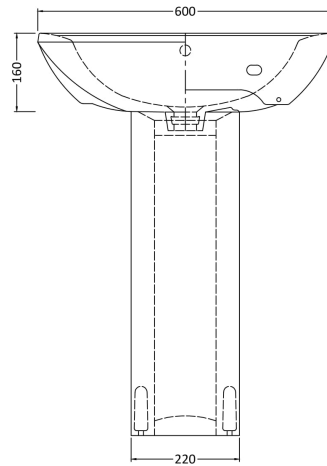

Outer Box Dimensions (If Applicable)

Height (mm):	
Width (mm):	
Depth (mm):	
Gross Weight (kg):	
Barcode:	5055369026227

Product Details

Country of Origin:	China
Fitting Instruction:	No
Certification: CE & UKCA:	No WRAS: N/A WRAS No: N/A
Product Material:	Vitreous China
Fixing Supplied:	No

Sales Code: NCH107

Description: Semi Pedestal

Product Dimensions

Height (mm):	0
Width (mm):	0
Depth (mm):	0
Nett Weight (kg):	7.6

Packaging Dimensions

Height (mm):	315
Width (mm):	220
Depth (mm):	275
Gross Weight (kg):	7.8

Basins: Tap Hole: Not Applicable Chain Stay Hole: Not Applicable
Template: Not Applicable Waste Type Req: Not Applicable
Overflow Inc: Not Applicable Overflow Cover: Not Applicable
Inner Bowl Depth (mm): N/A

Sales Code: Css002

Description: Asselby 600mm Basin & Pedestal

Packaging Details

Barcode: 5055275814048

Sales Code: NCA205

Description: Asselby 600mm Medium Basin 1Th

Product Dimensions

Height (mm):	0
Width (mm):	0
Depth (mm):	0
Nett Weight (kg):	16.9