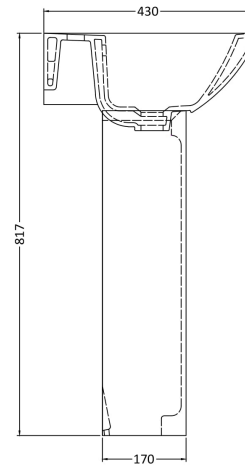

Outer Box Dimensions (If Applicable)

Height (mm):	
Width (mm):	
Depth (mm):	
Gross Weight (kg):	
Barcode:	5055369026227

Product Details

Country of Origin:	China
Fitting Instruction:	No
Certification: CE & UKCA:	No WRAS: N/A WRAS No: N/A
Product Material:	Vitreous China
Fixing Supplied:	No

Sales Code: NCH107

Description: Semi Pedestal

Product Dimensions

Height (mm):	0
Width (mm):	0
Depth (mm):	0
Nett Weight (kg):	7.6

Packaging Dimensions

Height (mm):	315
Width (mm):	220
Depth (mm):	275
Gross Weight (kg):	7.8

Basins: Tap Hole: Not Applicable Chain Stay Hole: Not Applicable
Template: Not Applicable Waste Type Req: Not Applicable
Overflow Inc: Not Applicable Overflow Cover: Not Applicable
Inner Bowl Depth (mm): N/A

Sales Code: Css002

Description: Asselby 600mm Basin & Pedestal

Packaging Details

Barcode: 5055275814048

Sales Code: NCA205

Description: Asselby 600mm Medium Basin 1Th

Product Dimensions

Height (mm):	0
Width (mm):	0
Depth (mm):	0
Nett Weight (kg):	16.9