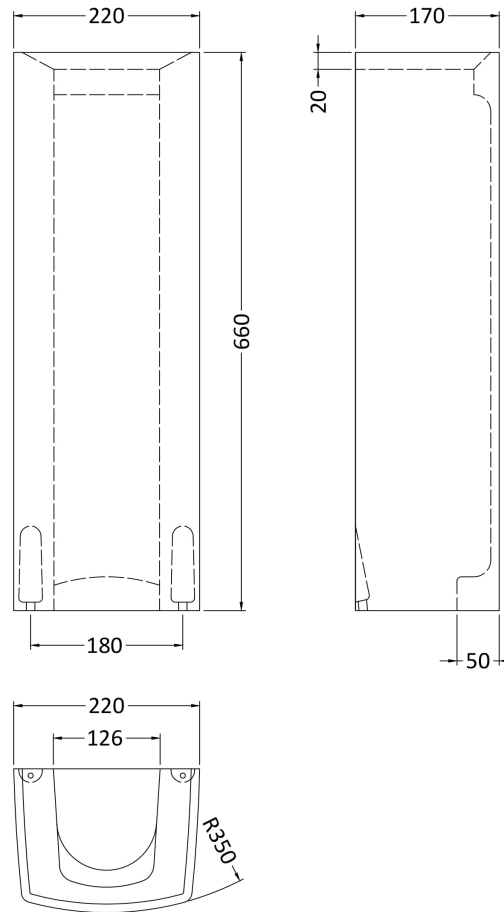

Sales Code: Css002

Description: Asselby 600mm Basin & Pedestal

Packaging Details

Barcode: 5055275814048

Sales Code: NCA205

Description: Asselby 600mm Medium Basin 1Th

Product Dimensions

Height (mm):	0
Width (mm):	0
Depth (mm):	0
Nett Weight (kg):	16.9

Packaging Dimensions

Height (mm):	210
Width (mm):	630
Depth (mm):	480
Gross Weight (kg):	17.1

Packaging Data

Box Colour:	Brown Cardboard Box - Printed
Box Qty:	0
Label Size:	0 x 0
Label Colour:	Not Applicable
Label Qty:	0

Outer Box Dimensions (If Applicable)

Height (mm):	
Width (mm):	
Depth (mm):	
Gross Weight (kg):	
Barcode:	5055369026234

Product Details

Country of Origin:	China
Fitting Instruction:	No
Certification: CE & UKCA:	Yes WRAS: N/A WRAS No: N/A
Product Material:	Vitreous China
Fixing Supplied:	No

Sales Code: NCA203

Description: Asselby Pedestal

Product Dimensions

Height (mm):	0
Width (mm):	0
Depth (mm):	0
Nett Weight (kg):	12.4

Packaging Dimensions

Height (mm):	175
Width (mm):	670
Depth (mm):	225
Gross Weight (kg):	12.6