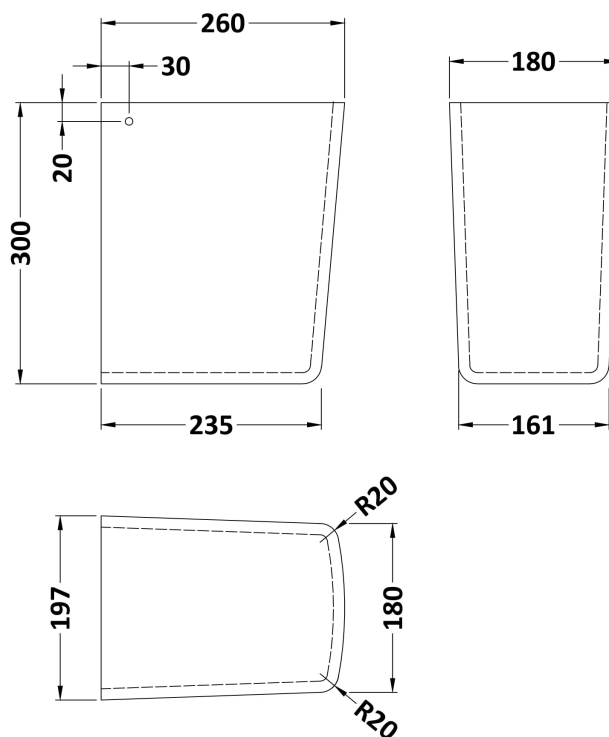

Sales Code: Css003

Description: Asselby 500mm Basin & Semi Pedestal

Packaging Details

Barcode: 5055275866887

Sales Code: NCA204

Description: Asselby Small Cloakroom Basin 1Th

Product Dimensions

Height (mm):	0
Width (mm):	0
Depth (mm):	0
Nett Weight (kg):	12.8

Packaging Dimensions

Height (mm):	205
Width (mm):	510
Depth (mm):	390
Gross Weight (kg):	13

Packaging Data

Box Colour:	Brown Cardboard Box - Printed
Box Qty:	0
Label Size:	0 x 0
Label Colour:	Not Applicable
Label Qty:	0

Outer Box Dimensions (If Applicable)

Height (mm):	
Width (mm):	
Depth (mm):	
Gross Weight (kg):	
Barcode:	5055369026227

Product Details

Country of Origin:	China
Fitting Instruction:	No
Certification: CE & UKCA:	No WRAS: N/A WRAS No: N/A
Product Material:	Vitreous China
Fixing Supplied:	No

Sales Code: NCH107

Description: Semi Pedestal

Product Dimensions

Height (mm):	0
Width (mm):	0
Depth (mm):	0
Nett Weight (kg):	7.6

Packaging Dimensions

Height (mm):	315
Width (mm):	220
Depth (mm):	275
Gross Weight (kg):	7.8