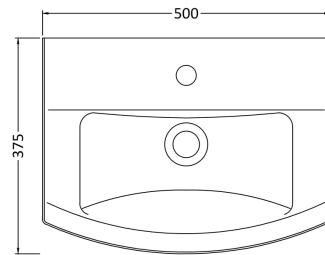

Sales Code: Css003

Description: Asselby 500mm Basin & Semi Pedestal

Packaging Details

Barcode: 5055275866887

Sales Code: NCA204

Description: Asselby Small Cloakroom Basin 1Th

Product Dimensions

Height (mm):	0
Width (mm):	0
Depth (mm):	0
Nett Weight (kg):	12.8

Packaging Dimensions

Height (mm):	205
Width (mm):	510
Depth (mm):	390
Gross Weight (kg):	13

Packaging Data

Box Colour:	Brown Cardboard Box - Printed
Box Qty:	0
Label Size:	0 x 0
Label Colour:	Not Applicable
Label Qty:	0

Outer Box Dimensions (If Applicable)

Height (mm):	
Width (mm):	
Depth (mm):	
Gross Weight (kg):	
Barcode:	5055369026227

Product Details

Country of Origin:	China
Fitting Instruction:	No
Certification: CE & UKCA:	No WRAS: N/A WRAS No: N/A
Product Material:	Vitreous China
Fixing Supplied:	No

Sales Code: NCH107

Description: Semi Pedestal

Product Dimensions

Height (mm):	0
Width (mm):	0
Depth (mm):	0
Nett Weight (kg):	7.6

Packaging Dimensions

Height (mm):	315
Width (mm):	220
Depth (mm):	275
Gross Weight (kg):	7.8