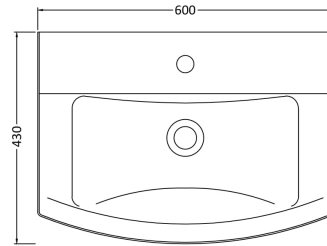

Outer Box Dimensions (If Applicable)

Height (mm):	
Width (mm):	
Depth (mm):	
Gross Weight (kg):	
Barcode:	5055369026227

Product Details

Country of Origin:	China
Fitting Instruction:	No
Certification: CE & UKCA:	No WRAS: N/A WRAS No: N/A
Product Material:	Vitreous China
Fixing Supplied:	No

Sales Code: NCH107

Description: Semi Pedestal

Product Dimensions

Height (mm):	0
Width (mm):	0
Depth (mm):	0
Nett Weight (kg):	7.6

Packaging Dimensions

Height (mm):	315
Width (mm):	220
Depth (mm):	275
Gross Weight (kg):	7.8

Basins: Tap Hole: Not Applicable Chain Stay Hole: Not Applicable
Template: Not Applicable Waste Type Req: Not Applicable
Overflow Inc: Not Applicable Overflow Cover: Not Applicable
Inner Bowl Depth (mm): N/A

Sales Code: Css002

Description: Asselby 600mm Basin & Pedestal

Packaging Details

Barcode: 5055275814048

Sales Code: NCA205

Description: Asselby 600mm Medium Basin 1Th

Product Dimensions

Height (mm):	0
Width (mm):	0
Depth (mm):	0
Nett Weight (kg):	16.9