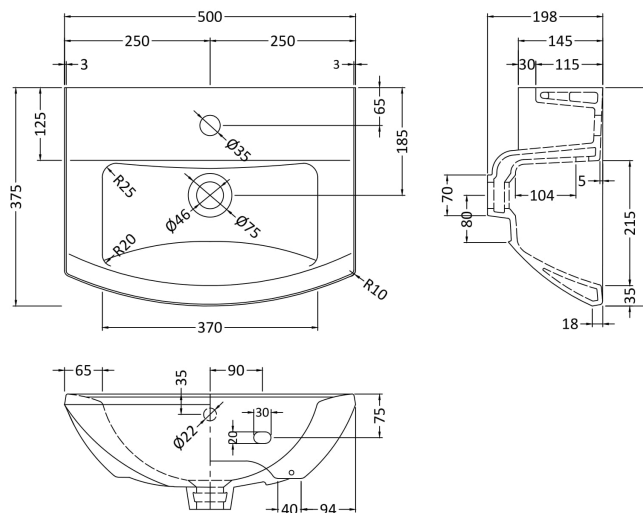

Sales Code: Css003

Description: Asselby 500mm Basin & Semi Pedestal

Packaging Details

Barcode: 5055275866887

Sales Code: NCA204

Description: Asselby Small Cloakroom Basin 1Th

Product Dimensions

Height (mm):	0
Width (mm):	0
Depth (mm):	0
Nett Weight (kg):	12.8

Packaging Dimensions

Height (mm):	205
Width (mm):	510
Depth (mm):	390
Gross Weight (kg):	13

Packaging Data

Box Colour:	Brown Cardboard Box - Printed
Box Qty:	0
Label Size:	0 x 0
Label Colour:	Not Applicable
Label Qty:	0

Outer Box Dimensions (If Applicable)

Height (mm):	
Width (mm):	
Depth (mm):	
Gross Weight (kg):	
Barcode:	5055369026227

Product Details

Country of Origin:	China
Fitting Instruction:	No
Certification: CE & UKCA:	No WRAS: N/A WRAS No: N/A
Product Material:	Vitreous China
Fixing Supplied:	No

Sales Code: NCH107

Description: Semi Pedestal

Product Dimensions

Height (mm):	0
Width (mm):	0
Depth (mm):	0
Nett Weight (kg):	7.6

Packaging Dimensions

Height (mm):	315
Width (mm):	220
Depth (mm):	275
Gross Weight (kg):	7.8