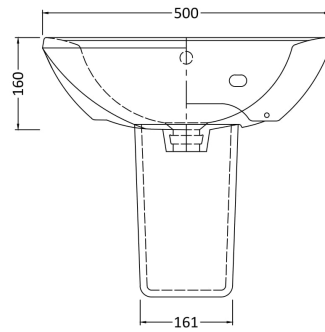

Sales Code: Css003

Description: Asselby 500mm Basin & Semi Pedestal

Packaging Details

Barcode: 5055275866887

Sales Code: NCA204

Description: Asselby Small Cloakroom Basin 1Th

Product Dimensions

Height (mm):	0
Width (mm):	0
Depth (mm):	0
Nett Weight (kg):	12.8

Packaging Dimensions

Height (mm):	205
Width (mm):	510
Depth (mm):	390
Gross Weight (kg):	13

Packaging Data

Box Colour:	Brown Cardboard Box - Printed
Box Qty:	0
Label Size:	0 x 0
Label Colour:	Not Applicable
Label Qty:	0

Outer Box Dimensions (If Applicable)

Height (mm):	
Width (mm):	
Depth (mm):	
Gross Weight (kg):	
Barcode:	5055369026227

Product Details

Country of Origin:	China
Fitting Instruction:	No
Certification: CE & UKCA:	No WRAS: N/A WRAS No: N/A
Product Material:	Vitreous China
Fixing Supplied:	No

Sales Code: NCH107

Description: Semi Pedestal

Product Dimensions

Height (mm):	0
Width (mm):	0
Depth (mm):	0
Nett Weight (kg):	7.6

Packaging Dimensions

Height (mm):	315
Width (mm):	220
Depth (mm):	275
Gross Weight (kg):	7.8