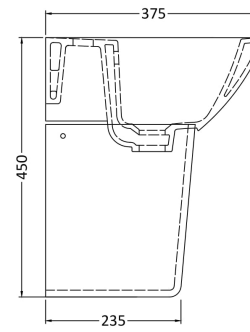

Sales Code: Css003

Description: Asselby 500mm Basin & Semi Pedestal

Packaging Details

Barcode: 5055275866887

Sales Code: NCA204

Description: Asselby Small Cloakroom Basin 1Th

Product Dimensions

Height (mm):	0
Width (mm):	0
Depth (mm):	0
Nett Weight (kg):	12.8

Packaging Dimensions

Height (mm):	205
Width (mm):	510
Depth (mm):	390
Gross Weight (kg):	13

Packaging Data

Box Colour:	Brown Cardboard Box - Printed
Box Qty:	0
Label Size:	0 x 0
Label Colour:	Not Applicable
Label Qty:	0

Outer Box Dimensions (If Applicable)

Height (mm):	
Width (mm):	
Depth (mm):	
Gross Weight (kg):	
Barcode:	5055369026227

Product Details

Country of Origin:	China
Fitting Instruction:	No
Certification: CE & UKCA:	No WRAS: N/A WRAS No: N/A
Product Material:	Vitreous China
Fixing Supplied:	No

Sales Code: NCH107

Description: Semi Pedestal

Product Dimensions

Height (mm):	0
Width (mm):	0
Depth (mm):	0
Nett Weight (kg):	7.6

Packaging Dimensions

Height (mm):	315
Width (mm):	220
Depth (mm):	275
Gross Weight (kg):	7.8