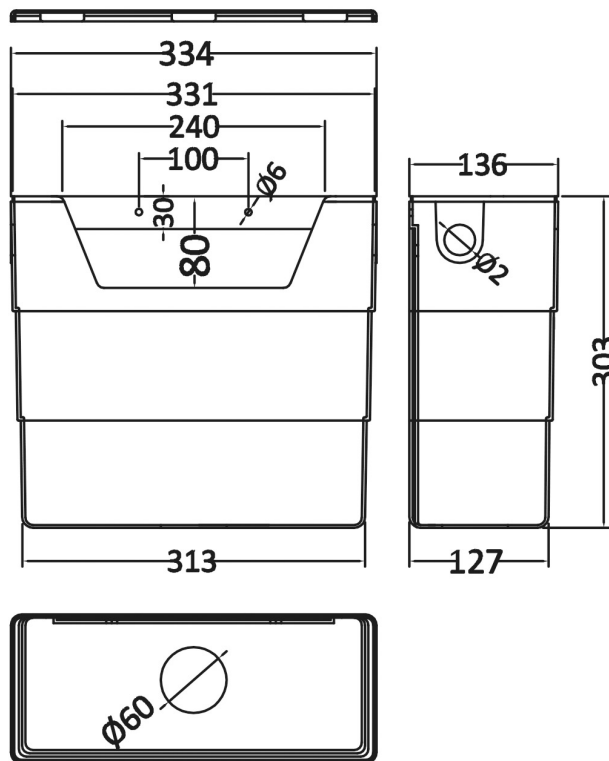

Outer Box Dimensions (If Applicable)

Height (mm):	
Width (mm):	
Depth (mm):	
Gross Weight (kg):	
Barcode:	5055369032907

Product Details

Country of Origin:	China
Fitting Instruction:	No
Certification: CE & UKCA:	Yes WRAS: N/A WRAS No: N/A
Product Material:	Vitreous China
Fixing Supplied:	No

Sales Code: NTS002

Description: Standard D Shape Seat, Sc, Top Fix

Product Dimensions

Length (mm):	465
Width (mm):	367
Height (mm):	61
Nett Weight (kg):	1.84

Packaging Dimensions

Length (mm):	465
Width (mm):	380
Height (mm):	55
Gross Weight (kg):	2.02

Packaging Data

Box Colour:	White Cardboard Box - Printed
Box Qty:	0
Label Size:	0 x 0
Label Colour:	Not Applicable
Label Qty:	0

Outer Box Dimensions (If Applicable)

Length (mm):	0
Width (mm):	0
Height (mm):	0
Gross Weight (kg):	0
Barcode:	5060272824853

Sales Code: XTY006

Description: Cable Conc Universal Access Cistern

Product Dimensions

Length (mm):	
Width (mm):	0
Height (mm):	0
Depth (mm):	0
Nett Weight (kg):	2.23

Packaging Dimensions

Height (mm):	345
Width (mm):	145
Depth (mm):	320
Gross Weight (kg):	2.23