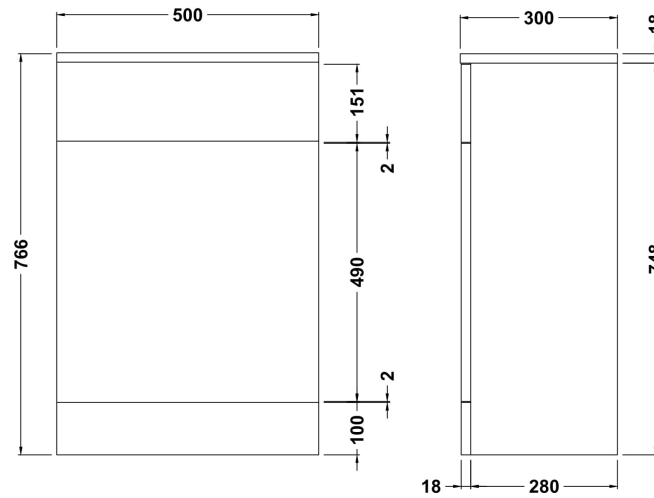

Sales Code: SAT001

Description: Saturn Furniture Pack

Packaging Details

Barcode: 5055369003273

Sales Code: PRC141

Description: 500X300 Pr W.C. Unit

Product Dimensions

Height (mm):	766
Width (mm):	500
Depth (mm):	300
Nett Weight (kg):	15.72

Packaging Dimensions

Height (mm):	325
Width (mm):	525
Depth (mm):	810
Gross Weight (kg):	15.72

Packaging Data

Box Colour:	Brown Cardboard Box - Printed
Box Qty:	0
Label Size:	0 x 0
Label Colour:	Not Applicable
Label Qty:	0

Outer Box Dimensions (If Applicable)

Height (mm):	
Width (mm):	
Depth (mm):	
Gross Weight (kg):	
Barcode:	5055275830055

Product Details

Country of Origin:	China
Fitting Instruction:	Yes
CE & UKCA:	N/A
FSC Certified Materials:	Yes
Colour:	Gloss White
Construction Method:	Cam & Wood Dowel
Construction Type:	Rigid
Cabinet Finish:	MFC Painted Gloss
Fascia Finish:	Mdf Painted Gloss
Cabinet Thickness (mm):	16
Fascia Thickness (mm):	18
Drawer Included:	No
Drawer Type:	Not Applicable
No of Shelves:	0
Hinge Type:	Not Applicable
Hinge Included:	No
Adjustable Legs:	No
Fixings Included:	No
Handle Style:	Not Applicable
Waste Shroud:	No
Handle Included:	No
Handle Type:	Not Applicable

Sales Code: PRC102

Description: 550 Pr Std Basin Unit

Product Dimensions

Height (mm):	781
Width (mm):	520
Depth (mm):	298
Nett Weight (kg):	15.8

Packaging Dimensions

Height (mm):	325
Width (mm):	540
Depth (mm):	815
Gross Weight (kg):	16.8