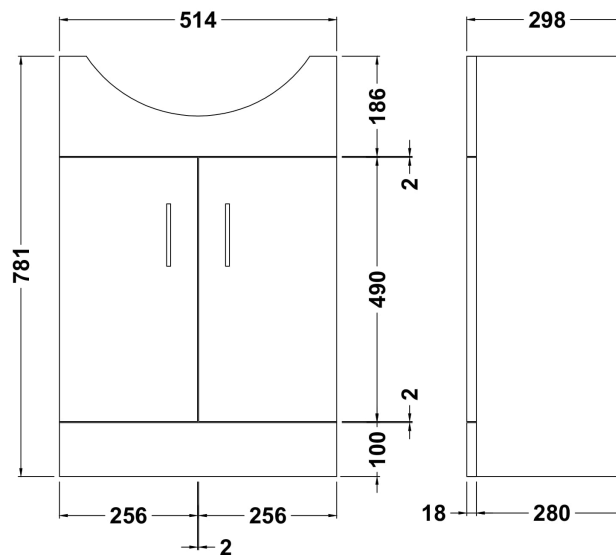

Packaging Dimensions

Height (mm):	325
Width (mm):	525
Depth (mm):	810
Gross Weight (kg):	15.72

Packaging Data

Box Colour:	Brown Cardboard Box - Printed
Box Qty:	0
Label Size:	0 x 0
Label Colour:	Not Applicable
Label Qty:	0

Outer Box Dimensions (If Applicable)

Height (mm):	
Width (mm):	
Depth (mm):	
Gross Weight (kg):	
Barcode:	5055275830055

Product Details

Country of Origin:	China
Fitting Instruction:	Yes
CE & UKCA:	N/A
FSC Certified Materials:	Yes
Colour:	Gloss White
Construction Method:	Cam & Wood Dowel
Construction Type:	Rigid
Cabinet Finish:	MFC Painted Gloss
Fascia Finish:	Mdf Painted Gloss
Cabinet Thickness (mm):	16
Fascia Thickness (mm):	18
Drawer Included:	No
Drawer Type:	Not Applicable
No of Shelves:	0
Hinge Type:	Not Applicable
Hinge Included:	No
Adjustable Legs:	No
Fixings Included:	No
Handle Style:	Not Applicable
Waste Shroud:	No
Handle Included:	No
Handle Type:	Not Applicable

Sales Code: PRC102

Description: 550 Pr Std Basin Unit

Product Dimensions

Height (mm):	781
Width (mm):	520
Depth (mm):	298
Nett Weight (kg):	15.8

Packaging Dimensions

Height (mm):	325
Width (mm):	540
Depth (mm):	815
Gross Weight (kg):	16.8

Sales Code: NBC002

Description: Classic 550mm 1T/H Basin

Product Dimensions

Height (mm):	0
Width (mm):	0
Depth (mm):	0
Nett Weight (kg):	13

Packaging Dimensions

Height (mm):	470
Width (mm):	560
Depth (mm):	190
Gross Weight (kg):	13.69