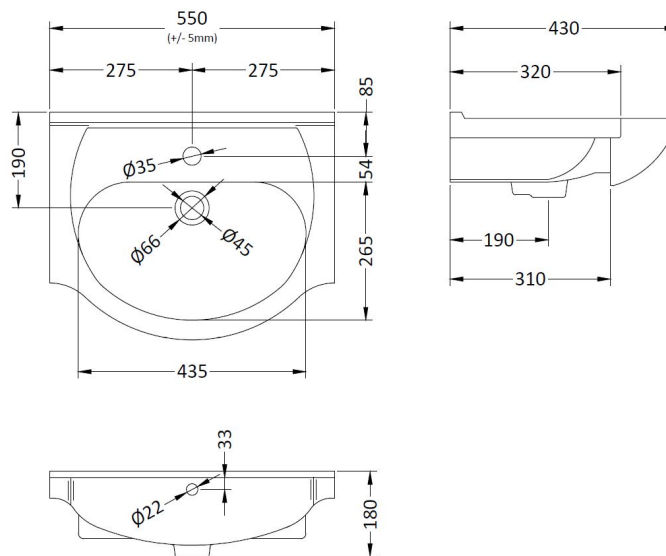

Packaging Dimensions

Height (mm):	325
Width (mm):	525
Depth (mm):	810
Gross Weight (kg):	15.72

Packaging Data

Box Colour:	Brown Cardboard Box - Printed
Box Qty:	0
Label Size:	0 x 0
Label Colour:	Not Applicable
Label Qty:	0

Sales Code: PRC102

Description: 550 Pr Std Basin Unit

Product Dimensions

Height (mm):	781
Width (mm):	520
Depth (mm):	298
Nett Weight (kg):	15.8

Packaging Dimensions

Height (mm):	325
Width (mm):	540
Depth (mm):	815
Gross Weight (kg):	16.8

Packaging Data

Box Colour:	Brown Cardboard Box - Printed
Box Qty:	0
Label Size:	0 x 0
Label Colour:	Not Applicable
Label Qty:	0

Outer Box Dimensions (If Applicable)

Height (mm):	
Width (mm):	
Depth (mm):	
Gross Weight (kg):	
Barcode:	5055369058327

Sales Code: NBC002

Description: Classic 550mm 1T/H Basin

Product Dimensions

Height (mm):	0
Width (mm):	0
Depth (mm):	0
Nett Weight (kg):	13

Packaging Dimensions

Height (mm):	470
Width (mm):	560
Depth (mm):	190
Gross Weight (kg):	13.69