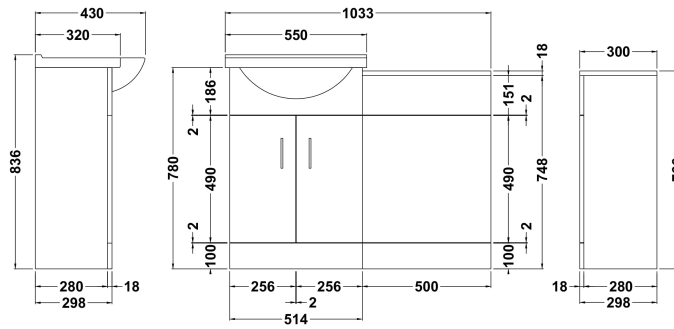

Sales Code: SAT001

Description: Saturn Furniture Pack

Packaging Details

Barcode: 5055369003273

Sales Code: PRC141

Description: 500X300 Pr W.C. Unit

Product Dimensions

Height (mm):	766
Width (mm):	500
Depth (mm):	300
Nett Weight (kg):	15.72

Packaging Dimensions

Height (mm):	325
Width (mm):	525
Depth (mm):	810
Gross Weight (kg):	15.72

Packaging Data

Box Colour:	Brown Cardboard Box - Printed
Box Qty:	0
Label Size:	0 x 0
Label Colour:	Not Applicable
Label Qty:	0

Outer Box Dimensions (If Applicable)

Height (mm):	
Width (mm):	
Depth (mm):	
Gross Weight (kg):	
Barcode:	5055275830055

Product Details

Country of Origin:	China
Fitting Instruction:	Yes
CE & UKCA:	N/A
FSC Certified Materials:	Yes
Colour:	Gloss White
Construction Method:	Cam & Wood Dowel
Construction Type:	Rigid
Cabinet Finish:	MFC Painted Gloss
Fascia Finish:	Mdf Painted Gloss
Cabinet Thickness (mm):	16
Fascia Thickness (mm):	18
Drawer Included:	No
Drawer Type:	Not Applicable
No of Shelves:	0
Hinge Type:	Not Applicable
Hinge Included:	No
Adjustable Legs:	No
Fixings Included:	No
Handle Style:	Not Applicable
Waste Shroud:	No
Handle Included:	No
Handle Type:	Not Applicable

Sales Code: PRC102

Description: 550 Pr Std Basin Unit

Product Dimensions

Height (mm):	781
Width (mm):	520
Depth (mm):	298
Nett Weight (kg):	15.8

Packaging Dimensions

Height (mm):	325
Width (mm):	540
Depth (mm):	815
Gross Weight (kg):	16.8