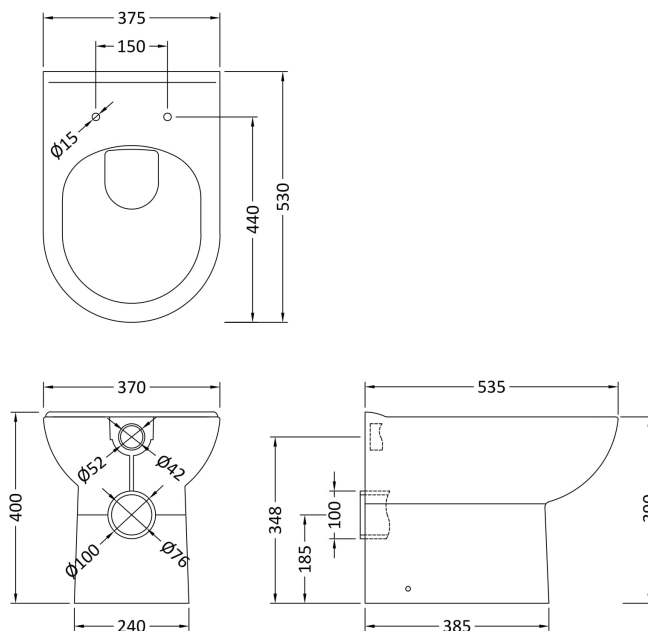

Sales Code: BTW005

Description: Lawton Back To Wall Pan

Product Dimensions

Height (mm):	0
Width (mm):	0
Depth (mm):	0
Nett Weight (kg):	22.1

Packaging Dimensions

Height (mm):	420
Width (mm):	395
Depth (mm):	540
Gross Weight (kg):	22.6

Packaging Data

Box Colour:	Brown Cardboard Box - Printed
Box Qty:	0
Label Size:	0 x 0
Label Colour:	Not Applicable
Label Qty:	0

Outer Box Dimensions (If Applicable)

Height (mm):	
Width (mm):	
Depth (mm):	
Gross Weight (kg):	
Barcode:	5055369032907

Product Details

Country of Origin:	China
Fitting Instruction:	No
Certification: CE & UKCA:	Yes WRAS: N/A WRAS No: N/A
Product Material:	Vitreous China
Fixing Supplied:	No

Pans/Bidets: Trap Style: P Trap Includes Seat: No

Seats: Seat Type: D-Shape Material: Not Applicable
Function: Not Applicable Hinge Type: Top Fix
Hinge Material: Not Applicable

Cisterns: Operating Type: Not Applicable Fittings: Not Applicable
Lever Type: Not Applicable

Basins: Tap Hole: Not Applicable Chain Stay Hole: Not Applicable
Template: Not Applicable Waste Type Req: Not Applicable
Overflow Inc: Not Applicable Overflow Cover: Not Applicable
Inner Bowl Depth (mm): N/A