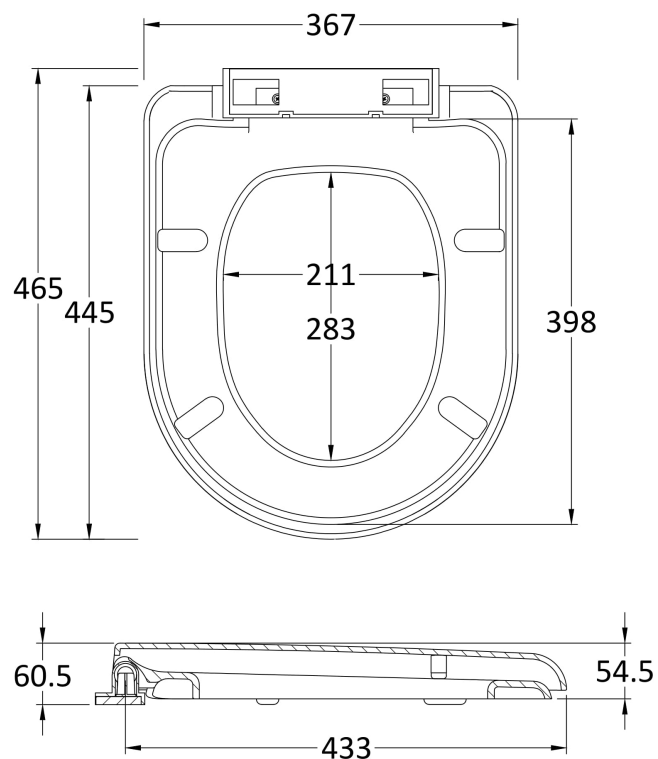

Outer Box Dimensions (If Applicable)

Height (mm):	
Width (mm):	
Depth (mm):	
Gross Weight (kg):	
Barcode:	5055369032907

Product Details

Country of Origin:	China
Fitting Instruction:	No
Certification: CE & UKCA:	Yes WRAS: N/A WRAS No: N/A
Product Material:	Vitreous China
Fixing Supplied:	No

Basins: Tap Hole: Not Applicable Chain Stay Hole: Not Applicable
 Template: Not Applicable Waste Type Req: Not Applicable
 Overflow Inc: Not Applicable Overflow Cover: Not Applicable
 Inner Bowl Depth (mm): N/A

Sales Code: NTS002

Description: Standard D Shape Seat, Sc, Top Fix

Product Dimensions

Length (mm):	465
Width (mm):	367
Height (mm):	61
Nett Weight (kg):	1.84

Packaging Dimensions

Length (mm):	465
Width (mm):	380
Height (mm):	55
Gross Weight (kg):	2.02

Sales Code: XTY006

Description: Cable Conc Universal Access Cistern

Product Dimensions

Length (mm):	
Width (mm):	0
Height (mm):	0
Depth (mm):	0
Nett Weight (kg):	2.23

Packaging Dimensions

Height (mm):	345
Width (mm):	145
Depth (mm):	320
Gross Weight (kg):	2.23