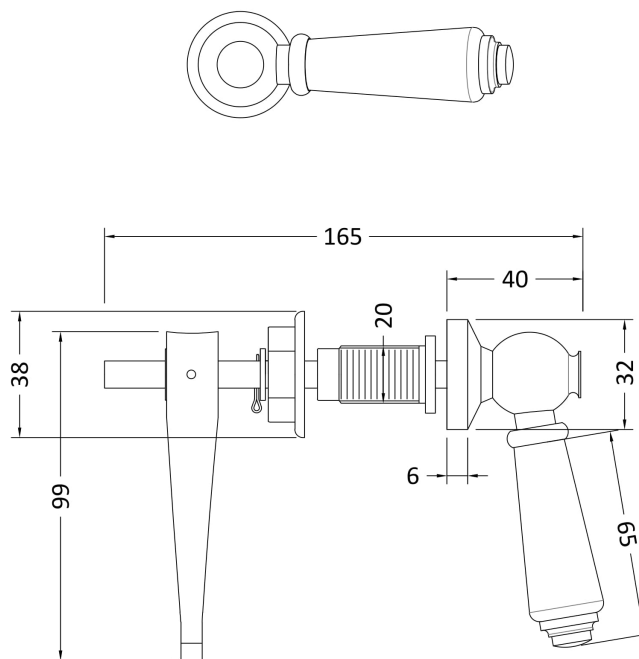

Sales Code: E370

Description: Ceramic Handle Wc Lever

### Product Dimensions

Length (mm):	
Width (mm):	0
Height (mm):	0
Depth (mm):	0
Nett Weight (kg):	0.2

### Packaging Dimensions

Height (mm):	180
Width (mm):	110
Depth (mm):	30
Gross Weight (kg):	0.25

### Product Details

Country of Origin:	China
Fitting Instruction:	No
CE & UKCA:	N/A
Product Material:	Brass;Ceramic
Heating Element Wattage:	Not Applicable
Colour/Finish:	Chrome / White
Product Diameter:	32mm
Connection Size:	Not Applicable