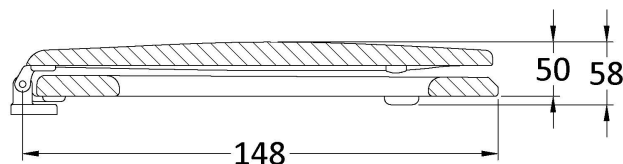

Sales Code: NTS303

Description: Trad Round Toilet Seat Plastic Hinges

Product Dimensions

Length (mm):	461
Width (mm):	372
Height (mm):	50
Nett Weight (kg):	3

Packaging Dimensions

Length (mm):	370
Width (mm):	470
Height (mm):	55
Gross Weight (kg):	3

Packaging Data

Box Colour:	White Cardboard Box - Printed
Box Qty:	0
Label Size:	0 x 0
Label Colour:	White Label
Label Qty:	0

Outer Box Dimensions (If Applicable)

Length (mm):	0
Width (mm):	0
Height (mm):	0
Gross Weight (kg):	0
Barcode:	5055369034352

Product Details

Country of Origin:	United Kingdom
Fitting Instruction:	No
CE & UKCA:	Yes
Product Material:	Moulded Wood
Seat Type:	Round
Seat Function:	Standard
Hinge Centres (Min):	0
Hinge Centres (Max):	0
Hinge Material:	Polypropylene
Colour/Finish:	White
Fixing Method:	Bottom Fix

Sales Code: NTS302

Description: Trad Round Toilet Seat Chrome Hinges

Product Dimensions

Length (mm):	454
Width (mm):	371
Height (mm):	50
Nett Weight (kg):	3

Packaging Dimensions

Length (mm):	375
Width (mm):	70
Height (mm):	470
Gross Weight (kg):	3