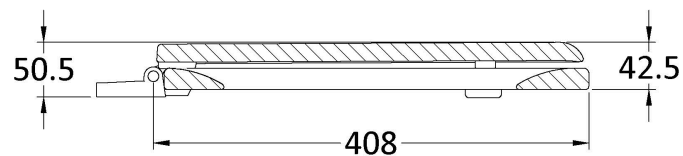

Sales Code: NTS303

Description: Trad Round Toilet Seat Plastic Hinges

Product Dimensions

Length (mm):	461
Width (mm):	372
Height (mm):	50
Nett Weight (kg):	3

Packaging Dimensions

Length (mm):	370
Width (mm):	470
Height (mm):	55
Gross Weight (kg):	3

Packaging Data

Box Colour:	White Cardboard Box - Printed
Box Qty:	0
Label Size:	0 x 0
Label Colour:	White Label
Label Qty:	0

Outer Box Dimensions (If Applicable)

Length (mm):	0
Width (mm):	0
Height (mm):	0
Gross Weight (kg):	0
Barcode:	5055369034352

Product Details

Country of Origin:	United Kingdom
Fitting Instruction:	No
CE & UKCA:	Yes
Product Material:	Moulded Wood
Seat Type:	Round
Seat Function:	Standard
Hinge Centres (Min):	0
Hinge Centres (Max):	0
Hinge Material:	Polypropylene
Colour/Finish:	White
Fixing Method:	Bottom Fix

Sales Code: NTS302

Description: Trad Round Toilet Seat Chrome Hinges

Product Dimensions

Length (mm):	454
Width (mm):	371
Height (mm):	50
Nett Weight (kg):	3

Packaging Dimensions

Length (mm):	375
Width (mm):	70
Height (mm):	470
Gross Weight (kg):	3