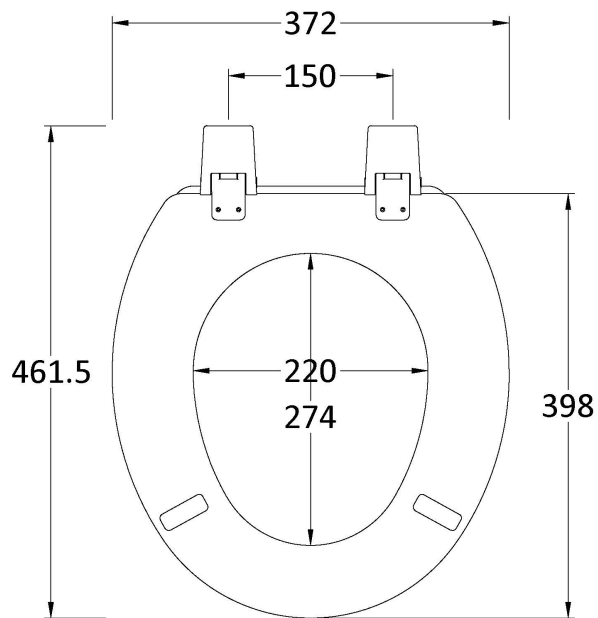

Sales Code: NTS303

Description: Trad Round Toilet Seat Plastic Hinges

Product Dimensions

Length (mm):	461
Width (mm):	372
Height (mm):	50
Nett Weight (kg):	3

Packaging Dimensions

Length (mm):	370
Width (mm):	470
Height (mm):	55
Gross Weight (kg):	3

Packaging Data

Box Colour:	White Cardboard Box - Printed
Box Qty:	0
Label Size:	0 x 0
Label Colour:	White Label
Label Qty:	0

Outer Box Dimensions (If Applicable)

Length (mm):	0
Width (mm):	0
Height (mm):	0
Gross Weight (kg):	0
Barcode:	5055369034352

Sales Code: NTS302

Description: Trad Round Toilet Seat Chrome Hinges

Product Dimensions

Length (mm):	454
Width (mm):	371
Height (mm):	50
Nett Weight (kg):	3

Packaging Dimensions

Length (mm):	375
Width (mm):	70
Height (mm):	470
Gross Weight (kg):	3

Packaging Data

Box Colour:	White Cardboard Box - Printed
Box Qty:	0
Label Size:	0 x 0
Label Colour:	White Label
Label Qty:	0

Outer Box Dimensions (If Applicable)

Length (mm):	0
Width (mm):	0
Height (mm):	0
Gross Weight (kg):	0
Barcode:	5012799971053