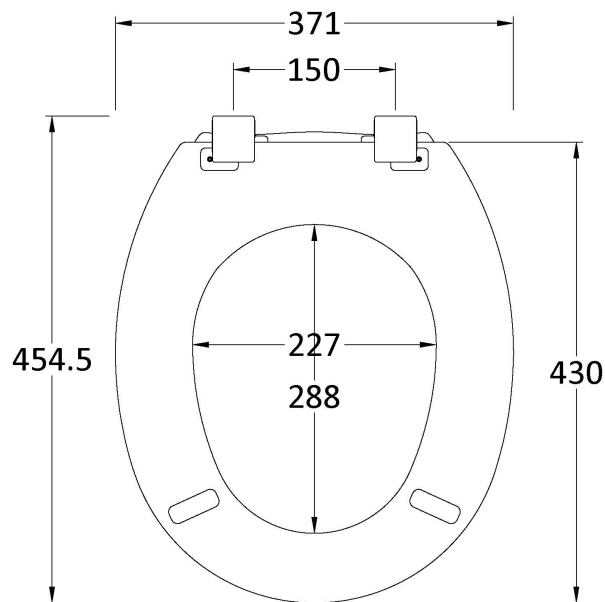

Sales Code: NTS303

Description: Trad Round Toilet Seat Plastic Hinges

Product Dimensions

Length (mm):	461
Width (mm):	372
Height (mm):	50
Nett Weight (kg):	3

Packaging Dimensions

Length (mm):	370
Width (mm):	470
Height (mm):	55
Gross Weight (kg):	3

Packaging Data

Box Colour:	White Cardboard Box - Printed
Box Qty:	0
Label Size:	0 x 0
Label Colour:	White Label
Label Qty:	0

Outer Box Dimensions (If Applicable)

Length (mm):	0
Width (mm):	0
Height (mm):	0
Gross Weight (kg):	0
Barcode:	5055369034352

Sales Code: NTS302

Description: Trad Round Toilet Seat Chrome Hinges

Product Dimensions

Length (mm):	454
Width (mm):	371
Height (mm):	50
Nett Weight (kg):	3

Packaging Dimensions

Length (mm):	375
Width (mm):	70
Height (mm):	470
Gross Weight (kg):	3

Packaging Data

Box Colour:	White Cardboard Box - Printed
Box Qty:	0
Label Size:	0 x 0
Label Colour:	White Label
Label Qty:	0

Outer Box Dimensions (If Applicable)

Length (mm):	0
Width (mm):	0
Height (mm):	0
Gross Weight (kg):	0
Barcode:	5012799971053