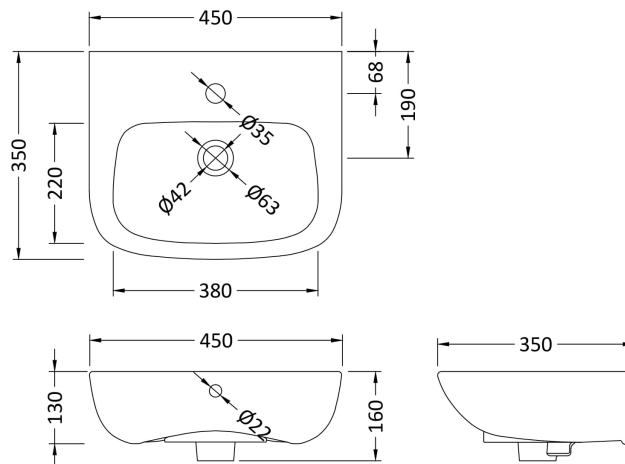

### Packaging Details

Barcode: 5055275867563

Sales Code: NCB502

Description: 450mm Basin 1Th

**Product Dimensions**

Height (mm):	0
Width (mm):	0
Depth (mm):	0
Nett Weight (kg):	10.7

**Packaging Dimensions**

Height (mm):	195
Width (mm):	460
Depth (mm):	415
Gross Weight (kg):	10.9

**Packaging Data**

Box Colour:	Brown Cardboard Box - Printed
Box Qty:	0
Label Size:	0 x 0
Label Colour:	White Label
Label Qty:	0

**Outer Box Dimensions (If Applicable)**

Sales Code: NCB503

Description: Full Pedestal

**Product Dimensions**

Height (mm):	0
Width (mm):	0
Depth (mm):	0
Nett Weight (kg):	9.7

**Packaging Dimensions**

Height (mm):	245
Width (mm):	230
Depth (mm):	715
Gross Weight (kg):	9.7

### Packaging Dimensions

Height (mm):	195
Width (mm):	460
Depth (mm):	415
Gross Weight (kg):	10.9