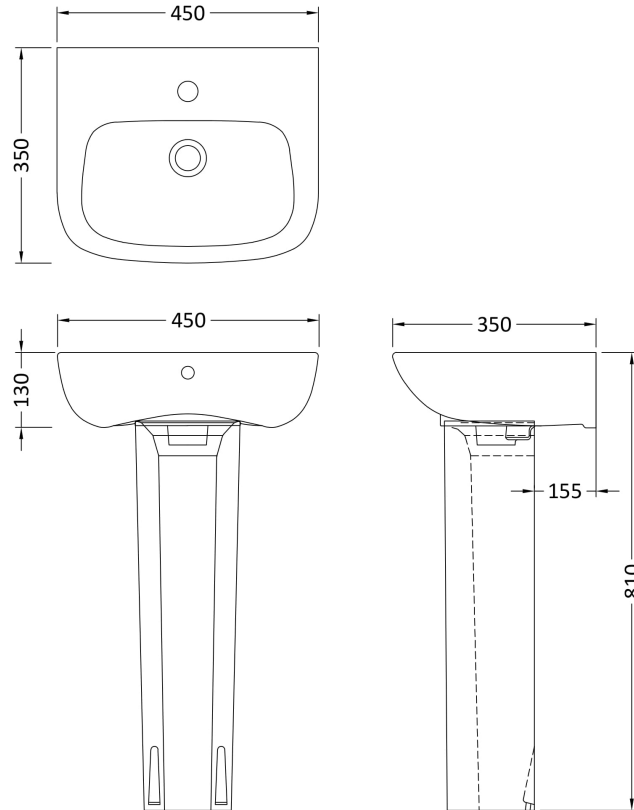

### Packaging Details

Barcode: 5055275867563

Sales Code: NCB502

Description: 450mm Basin 1Th

**Product Dimensions**

Height (mm):	0
Width (mm):	0
Depth (mm):	0
Nett Weight (kg):	10.7

**Packaging Dimensions**

Height (mm):	195
Width (mm):	460
Depth (mm):	415
Gross Weight (kg):	10.9

**Packaging Data**

Box Colour:	Brown Cardboard Box - Printed
Box Qty:	0
Label Size:	0 x 0
Label Colour:	White Label
Label Qty:	0

**Outer Box Dimensions (If Applicable)**

Sales Code: NCB503

Description: Full Pedestal

**Product Dimensions**

Height (mm):	0
Width (mm):	0
Depth (mm):	0
Nett Weight (kg):	9.7

**Packaging Dimensions**

Height (mm):	245
Width (mm):	230
Depth (mm):	715
Gross Weight (kg):	9.7

### Packaging Dimensions

Height (mm):	195
Width (mm):	460
Depth (mm):	415
Gross Weight (kg):	10.9