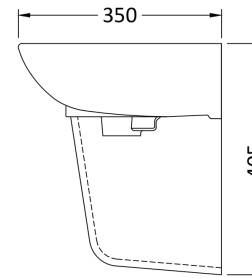

Sales Code: Cpc023

Description: Ambrose 450mm Basin & Semi Pedestal

Packaging Details

Barcode: 5055275867549