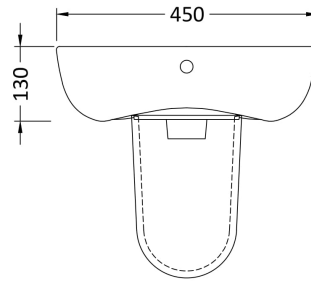

Sales Code: Cpc023

Description: Ambrose 450mm Basin & Semi Pedestal

Packaging Details

Barcode: 5055275867549