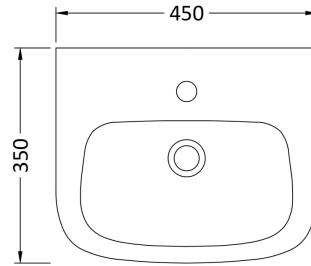

Sales Code: Cpc023

Description: Ambrose 450mm Basin & Semi Pedestal

Packaging Details

Barcode: 5055275867549