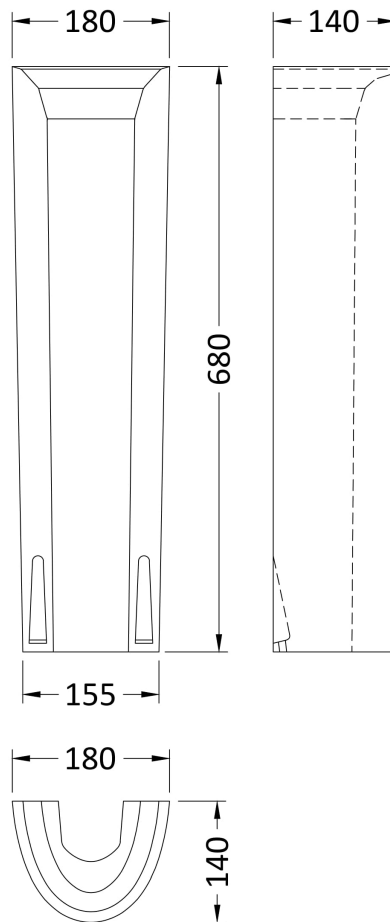

### Packaging Details

Barcode: 5055275867563

Sales Code: NCB502

Description: 450mm Basin 1Th

**Product Dimensions**

Height (mm):	0
Width (mm):	0
Depth (mm):	0
Nett Weight (kg):	10.7

**Packaging Dimensions**

Height (mm):	195
Width (mm):	460
Depth (mm):	415
Gross Weight (kg):	10.9

**Packaging Data**

Box Colour:	Brown Cardboard Box - Printed
Box Qty:	0
Label Size:	0 x 0
Label Colour:	White Label
Label Qty:	0

**Outer Box Dimensions (If Applicable)**

Height (mm):	
Width (mm):	
Depth (mm):	
Gross Weight (kg):	
Barcode:	5055369063239

**Product Details**

Country of Origin:	Turkey
Fitting Instruction:	No
Certification: CE & UKCA:	Yes WRAS: N/A WRAS No: N/A
Product Material:	Vitreous China
Fixing Supplied:	No

Sales Code: NCB503

Description: Full Pedestal

**Product Dimensions**

Height (mm):	0
Width (mm):	0
Depth (mm):	0
Nett Weight (kg):	9.7

**Packaging Dimensions**

Height (mm):	245
Width (mm):	230
Depth (mm):	715
Gross Weight (kg):	9.7