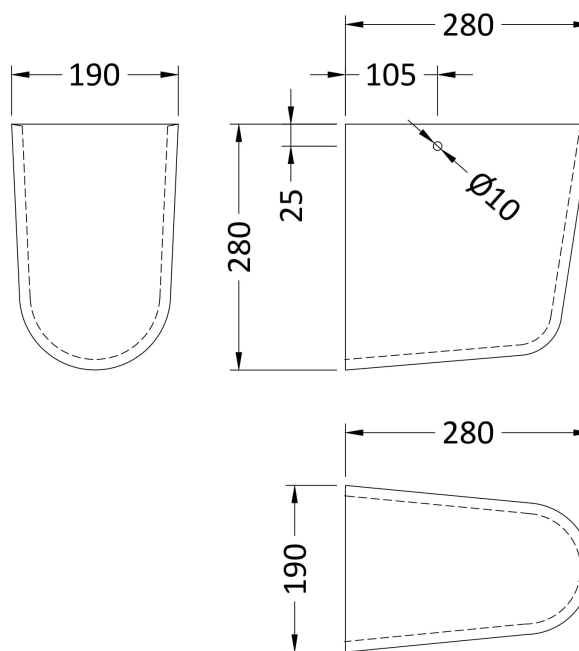

### Product Dimensions

Height (mm):	0
Width (mm):	0
Depth (mm):	0
Nett Weight (kg):	10.7

### Packaging Dimensions

Height (mm):	195
Width (mm):	460
Depth (mm):	415
Gross Weight (kg):	10.9

### Outer Box Dimensions (If Applicable)

Height (mm):	
Width (mm):	
Depth (mm):	
Gross Weight (kg):	
Barcode:	5055369063239

### Product Dimensions

Height (mm):	0
Width (mm):	0
Depth (mm):	0
Nett Weight (kg):	6.4