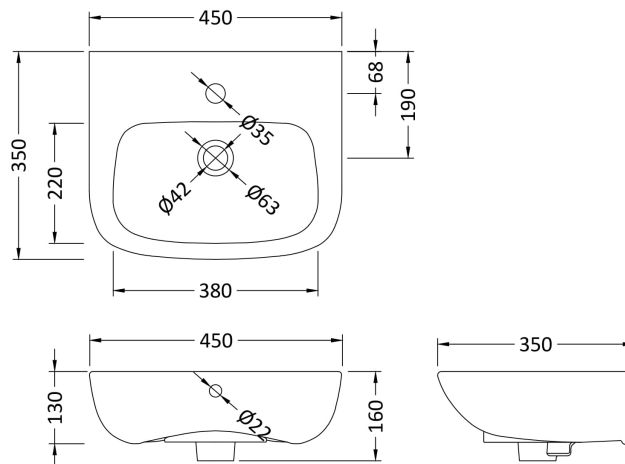

Sales Code: NCB503

Description: Full Pedestal

**Product Dimensions**

Height (mm):	0
Width (mm):	0
Depth (mm):	0
Nett Weight (kg):	9.7

**Packaging Dimensions**

Height (mm):	245
Width (mm):	230
Depth (mm):	715
Gross Weight (kg):	9.7

**Sales Code:** Cpc023

**Description:** Ambrose 450mm Basin & Semi Pedestal

**Packaging Details**

Barcode: 5055275867549

Sales Code: NCB502

Description: 450mm Basin 1Th

### Product Dimensions

Height (mm):	0
Width (mm):	0
Depth (mm):	0
Nett Weight (kg):	10.7

### Packaging Dimensions

Height (mm):	195
Width (mm):	460
Depth (mm):	415
Gross Weight (kg):	10.9