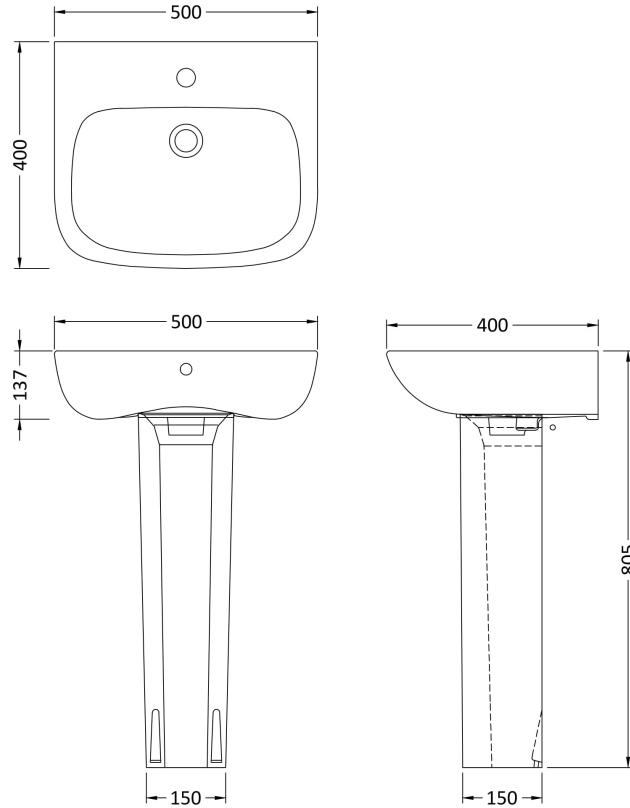

Sales Code: Cpc022

Description: Ambrose 500mm Basin & Pedestal

Packaging Details

Barcode: 5055275867570

Sales Code: NCB503

Description: Full Pedestal

Product Dimensions

Height (mm):	0
Width (mm):	0
Depth (mm):	0
Nett Weight (kg):	9.7

Packaging Dimensions

Height (mm):	245
Width (mm):	230
Depth (mm):	715
Gross Weight (kg):	9.7

Packaging Data

Box Colour:	Brown Cardboard Box - Printed
Box Qty:	0
Label Size:	0 x 0
Label Colour:	White Label
Label Qty:	0

Outer Box Dimensions (If Applicable)

Height (mm):	
Width (mm):	
Depth (mm):	
Gross Weight (kg):	
Barcode:	5055369063246

Product Details

Country of Origin:	Turkey
Fitting Instruction:	No
Certification: CE & UKCA:	Yes
WRAS:	N/A
WRAS No:	N/A
Product Material:	Vitreous China
Fixing Supplied:	No

Sales Code: NCB522

Description: 500mm Basin 1Th

Product Dimensions

Height (mm):	0
Width (mm):	0
Depth (mm):	0
Nett Weight (kg):	13

Packaging Dimensions

Height (mm):	190
Width (mm):	510
Depth (mm):	420
Gross Weight (kg):	13.2