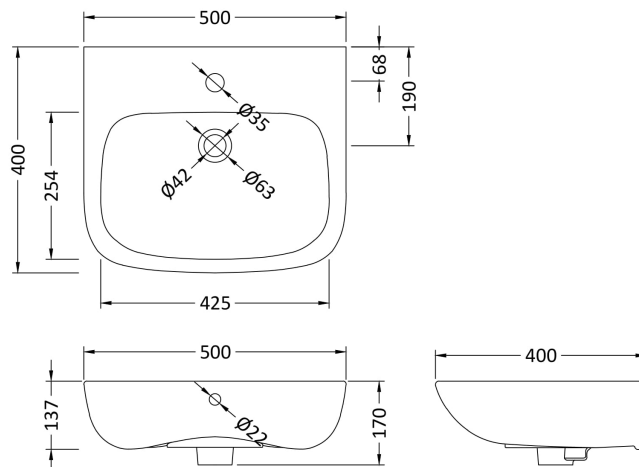

Sales Code: Cpc022

Description: Ambrose 500mm Basin & Pedestal

Packaging Details

Barcode: 5055275867570

Sales Code: NCB503

Description: Full Pedestal

Product Dimensions

Height (mm):	0
Width (mm):	0
Depth (mm):	0
Nett Weight (kg):	9.7

Packaging Dimensions

Height (mm):	245
Width (mm):	230
Depth (mm):	715
Gross Weight (kg):	9.7

Packaging Data

Box Colour:	Brown Cardboard Box - Printed
Box Qty:	0
Label Size:	0 x 0
Label Colour:	White Label
Label Qty:	0

Outer Box Dimensions (If Applicable)

Height (mm):	
Width (mm):	
Depth (mm):	
Gross Weight (kg):	
Barcode:	5055369063246

Product Details

Country of Origin:	Turkey
Fitting Instruction:	No
Certification: CE & UKCA:	Yes
WRAS:	N/A
WRAS No:	N/A
Product Material:	Vitreous China
Fixing Supplied:	No

Sales Code: NCB522

Description: 500mm Basin 1Th

Product Dimensions

Height (mm):	0
Width (mm):	0
Depth (mm):	0
Nett Weight (kg):	13

Packaging Dimensions

Height (mm):	190
Width (mm):	510
Depth (mm):	420
Gross Weight (kg):	13.2