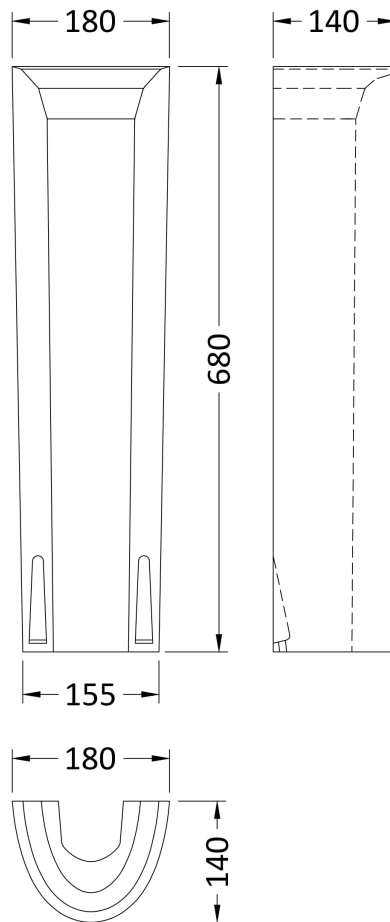

Sales Code: Cpc022

Description: Ambrose 500mm Basin & Pedestal

Packaging Details

Barcode: 5055275867570

Sales Code: NCB503

Description: Full Pedestal

Product Dimensions

Height (mm):	0
Width (mm):	0
Depth (mm):	0
Nett Weight (kg):	9.7

Packaging Dimensions

Height (mm):	245
Width (mm):	230
Depth (mm):	715
Gross Weight (kg):	9.7

Packaging Data

Box Colour:	Brown Cardboard Box - Printed
Box Qty:	0
Label Size:	0 x 0
Label Colour:	White Label
Label Qty:	0

Outer Box Dimensions (If Applicable)

Height (mm):	
Width (mm):	
Depth (mm):	
Gross Weight (kg):	
Barcode:	5055369063246

Product Details

Country of Origin:	Turkey
Fitting Instruction:	No
Certification: CE & UKCA:	Yes
WRAS:	N/A
WRAS No:	N/A
Product Material:	Vitreous China
Fixing Supplied:	No

Sales Code: NCB522

Description: 500mm Basin 1Th

Product Dimensions

Height (mm):	0
Width (mm):	0
Depth (mm):	0
Nett Weight (kg):	13

Packaging Dimensions

Height (mm):	190
Width (mm):	510
Depth (mm):	420
Gross Weight (kg):	13.2