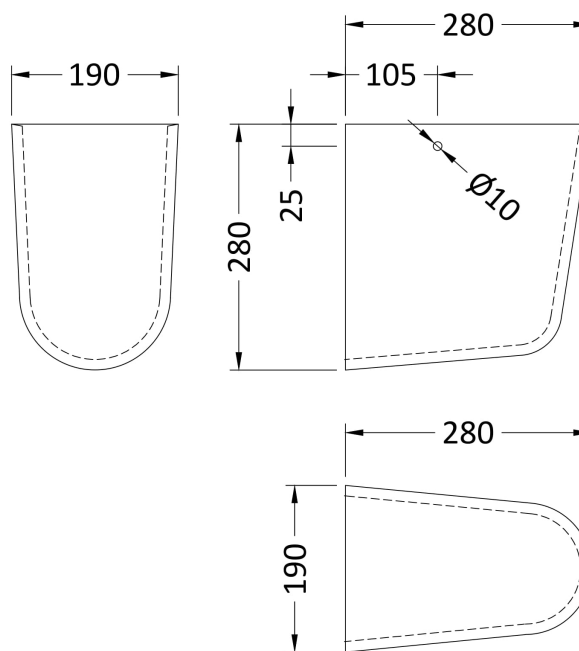

Sales Code: NCU807

Description: Semi Pedestal

Product Dimensions

Height (mm):	0
Width (mm):	0
Depth (mm):	0
Nett Weight (kg):	6.4

Packaging Dimensions

Height (mm):	300
Width (mm):	210
Depth (mm):	295
Gross Weight (kg):	6.6

Packaging Data

Box Colour:	Brown Cardboard Box - Printed
Box Qty:	0
Label Size:	0 x 0
Label Colour:	White Label
Label Qty:	0

Outer Box Dimensions (If Applicable)

Height (mm):	
Width (mm):	
Depth (mm):	
Gross Weight (kg):	
Barcode:	5055369031023

Product Details

Country of Origin:	Turkey
Fitting Instruction:	No
Certification: CE & UKCA:	Yes WRAS: N/A WRAS No: N/A
Product Material:	Vitreous China
Fixing Supplied:	No

Pans/Bidets: Trap Style: Not Applicable Includes Seat: Not Applicable

Seats: Seat Type: Not Applicable Material: Not Applicable
Function: Not Applicable Hinge Type: Not Applicable
Hinge Material: Not Applicable

Cisterns: Operating Type: Not Applicable Fittings: Not Applicable
Lever Type: Not Applicable

Basins: Tap Hole: Not Applicable Chain Stay Hole: Not Applicable
Template: Not Applicable Waste Type Req: Not Applicable
Overflow Inc: Not Applicable Overflow Cover: Not Applicable
Inner Bowl Depth (mm): N/A