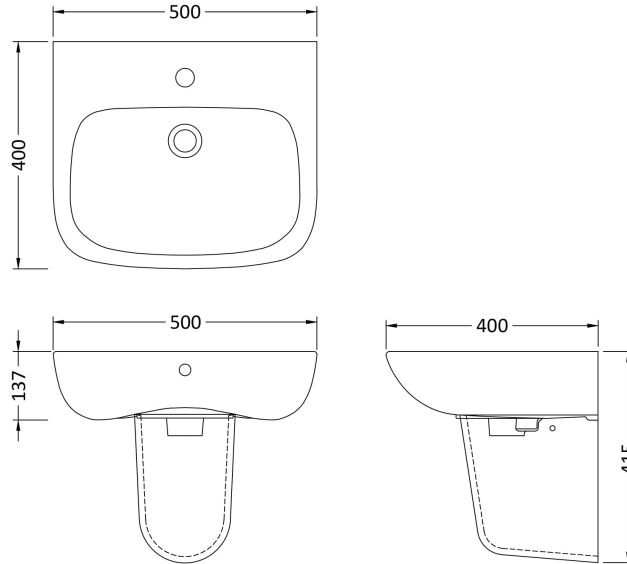

Outer Box Dimensions (If Applicable)

Height (mm):	
Width (mm):	
Depth (mm):	
Gross Weight (kg):	
Barcode:	5055369063246

Product Details

Country of Origin:	Turkey
Fitting Instruction:	No
Certification: CE & UKCA:	Yes
WRAS:	N/A
WRAS No:	N/A
Product Material:	Vitreous China
Fixing Supplied:	No

Sales Code: NCB522

Description: 500mm Basin 1Th

Product Dimensions

Height (mm):	0
Width (mm):	0
Depth (mm):	0
Nett Weight (kg):	13

Packaging Dimensions

Height (mm):	190
Width (mm):	510
Depth (mm):	420
Gross Weight (kg):	13.2

Packaging Data

Box Colour:	Brown Cardboard Box - Printed
Box Qty:	0
Label Size:	0 x 0
Label Colour:	White Label
Label Qty:	0

Outer Box Dimensions (If Applicable)

Height (mm):	
Width (mm):	
Depth (mm):	
Gross Weight (kg):	
Barcode:	5055369063222

Packaging Details

Barcode: 5055275867556

Sales Code: NCB522

Description: 500mm Basin 1Th

Product Dimensions

Height (mm):	0
Width (mm):	0
Depth (mm):	0
Nett Weight (kg):	13

Packaging Dimensions

Height (mm):	190
Width (mm):	510
Depth (mm):	420
Gross Weight (kg):	13.2