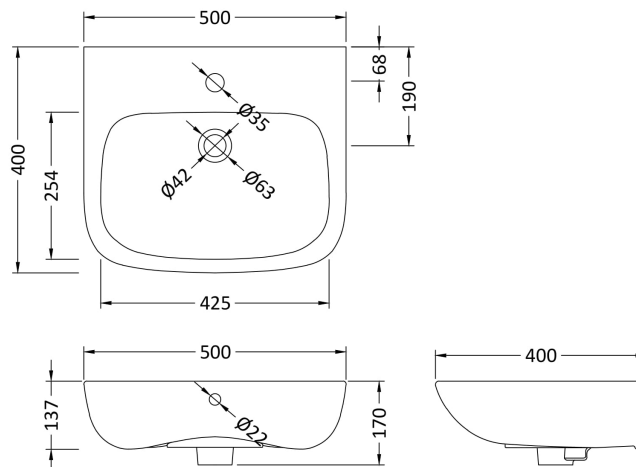

Sales Code: Cpc022

Description: Ambrose 500mm Basin & Pedestal

Packaging Details

Barcode: 5055275867570

Sales Code: NCB503

Description: Full Pedestal

Product Dimensions

Height (mm):	0
Width (mm):	0
Depth (mm):	0
Nett Weight (kg):	9.7

Sales Code: NCB522

Description: 500mm Basin 1Th

Product Dimensions

Height (mm):	0
Width (mm):	0
Depth (mm):	0
Nett Weight (kg):	13

Packaging Dimensions

Height (mm):	190
Width (mm):	510
Depth (mm):	420
Gross Weight (kg):	13.2

Basins: Tap Hole: One Taphole Chain Stay Hole: No
Template: Not Required Waste Type Req: Slotted
Overflow Inc: Yes Overflow Cover: Yes
Inner Bowl Depth (mm): 115mm

Sales Code: Cpc024

Description: Ambrose 500mm Basin & Semi Pedestal

Packaging Details

Barcode: 5055275867556

Sales Code: NCB522

Description: 500mm Basin 1Th

Product Dimensions

Height (mm):	0
Width (mm):	0
Depth (mm):	0
Nett Weight (kg):	13

Packaging Dimensions

Height (mm):	190
Width (mm):	510
Depth (mm):	420
Gross Weight (kg):	13.2