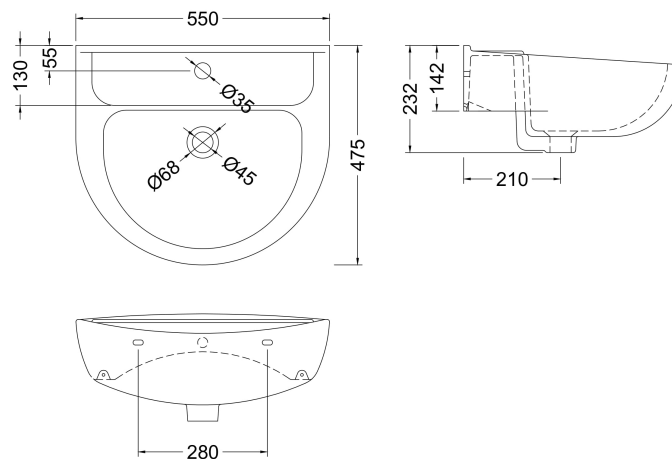

Sales Code: Cml002

Description: Melbourne Large Basin & Pedestal

Packaging Details

Barcode: 5055275814208

Sales Code: NCS103

Description: Melbourne Pedestal

Product Dimensions

Height (mm):	0
Width (mm):	0
Depth (mm):	0
Nett Weight (kg):	11.5

Packaging Dimensions

Height (mm):	710
Width (mm):	190
Depth (mm):	190
Gross Weight (kg):	11.7

Packaging Data

Box Colour:	Brown Cardboard Box - Printed	
Box Qty:	0	
Label Size:	0 x 0	
Label Colour:	White Label	
Label Qty:	0	

Outer Box Dimensions (If Applicable)

Height (mm):	
Width (mm):	
Depth (mm):	
Gross Weight (kg):	
Barcode:	5060272820114

Product Details

Country of Origin:	China	
Fitting Instruction:	No	
Certification: CE & UKCA:	N/A	WRAS: N/A WRAS No: N/A
Product Material:	Vitreous China	
Fixing Supplied:	No	

Sales Code: NCS102

Description: Melbourne Large Basin 1Th

Product Dimensions

Height (mm):	0
Width (mm):	0
Depth (mm):	0
Nett Weight (kg):	12.5

Packaging Dimensions

Height (mm):	245
Width (mm):	570
Depth (mm):	485
Gross Weight (kg):	12.7