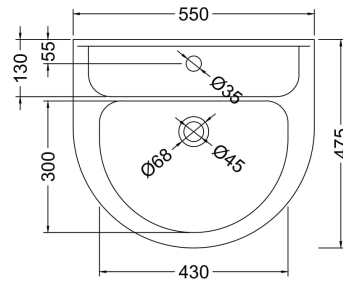

Sales Code: Cml002

Description: Melbourne Large Basin & Pedestal

Packaging Details

Barcode: 5055275814208

Sales Code: NCS103

Description: Melbourne Pedestal

Product Dimensions

Height (mm):	0
Width (mm):	0
Depth (mm):	0
Nett Weight (kg):	11.5

Packaging Dimensions

Height (mm):	710
Width (mm):	190
Depth (mm):	190
Gross Weight (kg):	11.7

Packaging Data

Box Colour:	Brown Cardboard Box - Printed	
Box Qty:	0	
Label Size:	0 x 0	
Label Colour:	White Label	
Label Qty:	0	

Outer Box Dimensions (If Applicable)

Height (mm):	
Width (mm):	
Depth (mm):	
Gross Weight (kg):	
Barcode:	5060272820114

Product Details

Country of Origin:	China	
Fitting Instruction:	No	
Certification: CE & UKCA:	N/A	WRAS: N/A WRAS No: N/A
Product Material:	Vitreous China	
Fixing Supplied:	No	

Sales Code: NCS102

Description: Melbourne Large Basin 1Th

Product Dimensions

Height (mm):	0
Width (mm):	0
Depth (mm):	0
Nett Weight (kg):	12.5

Packaging Dimensions

Height (mm):	245
Width (mm):	570
Depth (mm):	485
Gross Weight (kg):	12.7