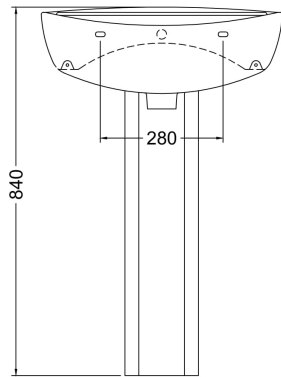

Sales Code: Cml002

Description: Melbourne Large Basin & Pedestal

Packaging Details

Barcode: 5055275814208

Sales Code: NCS103

Description: Melbourne Pedestal

Product Dimensions

Height (mm):	0
Width (mm):	0
Depth (mm):	0
Nett Weight (kg):	11.5

Packaging Dimensions

Height (mm):	710
Width (mm):	190
Depth (mm):	190
Gross Weight (kg):	11.7

Packaging Data

Box Colour:	Brown Cardboard Box - Printed	
Box Qty:	0	
Label Size:	0 x 0	
Label Colour:	White Label	
Label Qty:	0	

Outer Box Dimensions (If Applicable)

Height (mm):	
Width (mm):	
Depth (mm):	
Gross Weight (kg):	
Barcode:	5060272820114

Product Details

Country of Origin:	China	
Fitting Instruction:	No	
Certification: CE & UKCA:	N/A	WRAS: N/A WRAS No: N/A
Product Material:	Vitreous China	
Fixing Supplied:	No	

Sales Code: NCS102

Description: Melbourne Large Basin 1Th

Product Dimensions

Height (mm):	0
Width (mm):	0
Depth (mm):	0
Nett Weight (kg):	12.5

Packaging Dimensions

Height (mm):	245
Width (mm):	570
Depth (mm):	485
Gross Weight (kg):	12.7