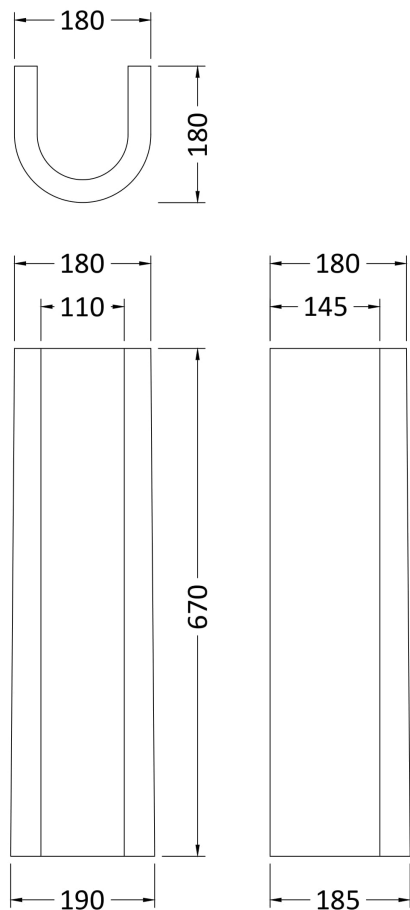

Sales Code: Cml002

Description: Melbourne Large Basin & Pedestal

Packaging Details

Barcode: 5055275814208

Sales Code: NCS103

Description: Melbourne Pedestal

Product Dimensions

Height (mm):	0
Width (mm):	0
Depth (mm):	0
Nett Weight (kg):	11.5

Packaging Dimensions

Height (mm):	710
Width (mm):	190
Depth (mm):	190
Gross Weight (kg):	11.7

Packaging Data

Box Colour:	Brown Cardboard Box - Printed	
Box Qty:	0	
Label Size:	0 x 0	
Label Colour:	White Label	
Label Qty:	0	

Outer Box Dimensions (If Applicable)

Height (mm):	
Width (mm):	
Depth (mm):	
Gross Weight (kg):	
Barcode:	5060272820114

Product Details

Country of Origin:	China	
Fitting Instruction:	No	
Certification: CE & UKCA:	N/A	WRAS: N/A WRAS No: N/A
Product Material:	Vitreous China	
Fixing Supplied:	No	

Sales Code: NCS102

Description: Melbourne Large Basin 1Th

Product Dimensions

Height (mm):	0
Width (mm):	0
Depth (mm):	0
Nett Weight (kg):	12.5

Packaging Dimensions

Height (mm):	245
Width (mm):	570
Depth (mm):	485
Gross Weight (kg):	12.7