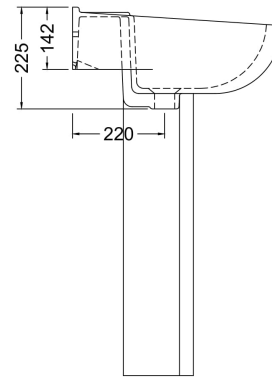

Sales Code: Cml002

Description: Melbourne Large Basin & Pedestal

Packaging Details

Barcode: 5055275814208

Sales Code: NCS103

Description: Melbourne Pedestal

Product Dimensions

Height (mm):	0
Width (mm):	0
Depth (mm):	0
Nett Weight (kg):	11.5

Packaging Dimensions

Height (mm):	710
Width (mm):	190
Depth (mm):	190
Gross Weight (kg):	11.7

Packaging Data

Box Colour:	Brown Cardboard Box - Printed	
Box Qty:	0	
Label Size:	0 x 0	
Label Colour:	White Label	
Label Qty:	0	

Outer Box Dimensions (If Applicable)

Height (mm):	
Width (mm):	
Depth (mm):	
Gross Weight (kg):	
Barcode:	5060272820114

Product Details

Country of Origin:	China	
Fitting Instruction:	No	
Certification: CE & UKCA:	N/A	WRAS: N/A WRAS No: N/A
Product Material:	Vitreous China	
Fixing Supplied:	No	

Sales Code: NCS102

Description: Melbourne Large Basin 1Th

Product Dimensions

Height (mm):	0
Width (mm):	0
Depth (mm):	0
Nett Weight (kg):	12.5

Packaging Dimensions

Height (mm):	245
Width (mm):	570
Depth (mm):	485
Gross Weight (kg):	12.7