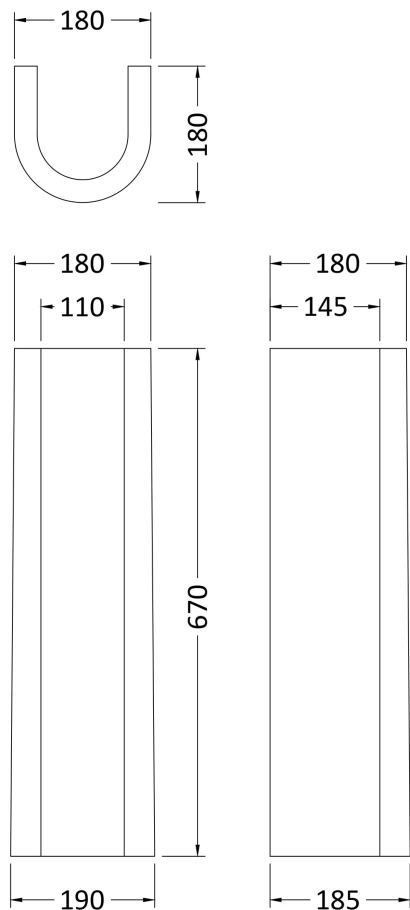

Height (mm):	245
Width (mm):	570
Depth (mm):	485
Gross Weight (kg):	12.7

**Packaging Data**

Box Colour:	Brown Cardboard Box
Box Qty:	0
Label Size:	0 x 0
Label Colour:	White Label
Label Qty:	0

**Outer Box Dimensions (If Applicable)**

### Product Dimensions

Height (mm):	0
Width (mm):	0
Depth (mm):	0
Nett Weight (kg):	11.5

### Packaging Dimensions

Height (mm):	710
Width (mm):	190
Depth (mm):	190
Gross Weight (kg):	11.7

### Outer Box Dimensions (If Applicable)

Height (mm):	
Width (mm):	
Depth (mm):	
Gross Weight (kg):	
Barcode:	5060272820114