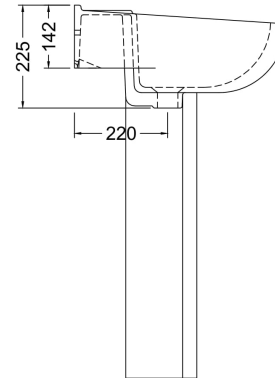

### Packaging Details

Barcode: 5055275897003

Sales Code: NCS122

Description: Melbourne Large Basin 2Th

**Product Dimensions**

Height (mm):	0
Width (mm):	0
Depth (mm):	0
Nett Weight (kg):	12.5

**Packaging Dimensions**

Height (mm):	245
Width (mm):	570
Depth (mm):	485
Gross Weight (kg):	12.7

**Packaging Data**

Box Colour:	Brown Cardboard Box
Box Qty:	0
Label Size:	0 x 0
Label Colour:	White Label
Label Qty:	0

**Outer Box Dimensions (If Applicable)**

### Product Dimensions

Height (mm):	0
Width (mm):	0
Depth (mm):	0
Nett Weight (kg):	11.5

### Packaging Dimensions

Height (mm):	710
Width (mm):	190
Depth (mm):	190
Gross Weight (kg):	11.7