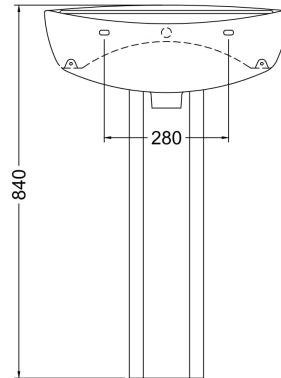

### Packaging Details

Barcode: 5055275897003

Sales Code: NCS122

Description: Melbourne Large Basin 2Th

**Product Dimensions**

Height (mm):	0
Width (mm):	0
Depth (mm):	0
Nett Weight (kg):	12.5

**Packaging Dimensions**

Height (mm):	245
Width (mm):	570
Depth (mm):	485
Gross Weight (kg):	12.7

**Packaging Data**

Box Colour:	Brown Cardboard Box
Box Qty:	0
Label Size:	0 x 0
Label Colour:	White Label
Label Qty:	0

**Outer Box Dimensions (If Applicable)**

### Product Dimensions

Height (mm):	0
Width (mm):	0
Depth (mm):	0
Nett Weight (kg):	11.5

### Packaging Dimensions

Height (mm):	710
Width (mm):	190
Depth (mm):	190
Gross Weight (kg):	11.7