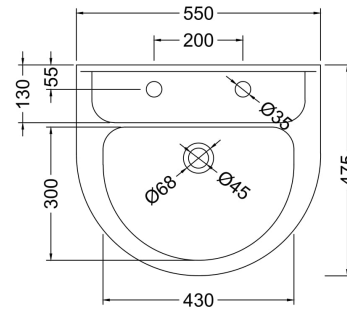

### Packaging Details

Barcode: 5055275897003

Sales Code: NCS122

Description: Melbourne Large Basin 2Th

**Product Dimensions**

Height (mm):	0
Width (mm):	0
Depth (mm):	0
Nett Weight (kg):	12.5

**Packaging Dimensions**

Height (mm):	245
Width (mm):	570
Depth (mm):	485
Gross Weight (kg):	12.7

**Packaging Data**

Box Colour:	Brown Cardboard Box
Box Qty:	0
Label Size:	0 x 0
Label Colour:	White Label
Label Qty:	0

**Outer Box Dimensions (If Applicable)**

### Product Dimensions

Height (mm):	0
Width (mm):	0
Depth (mm):	0
Nett Weight (kg):	11.5

### Packaging Dimensions

Height (mm):	710
Width (mm):	190
Depth (mm):	190
Gross Weight (kg):	11.7