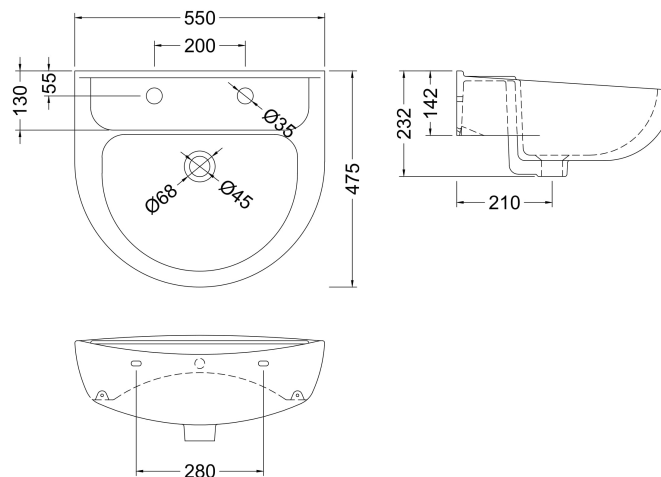

### Packaging Details

Barcode: 5055275897003

Sales Code: NCS122

Description: Melbourne Large Basin 2Th

**Product Dimensions**

Height (mm):	0
Width (mm):	0
Depth (mm):	0
Nett Weight (kg):	12.5

**Packaging Dimensions**

Height (mm):	245
Width (mm):	570
Depth (mm):	485
Gross Weight (kg):	12.7

**Packaging Data**

Box Colour:	Brown Cardboard Box
Box Qty:	0
Label Size:	0 x 0
Label Colour:	White Label
Label Qty:	0

**Outer Box Dimensions (If Applicable)**

### Product Dimensions

Height (mm):	0
Width (mm):	0
Depth (mm):	0
Nett Weight (kg):	11.5

### Packaging Dimensions

Height (mm):	710
Width (mm):	190
Depth (mm):	190
Gross Weight (kg):	11.7