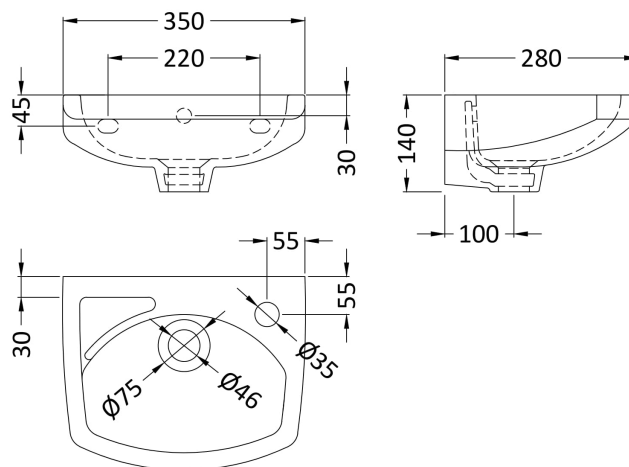

Sales Code: NCU832

Description: 350mm W/H Basin

Product Dimensions

Height (mm):	0
Width (mm):	0
Depth (mm):	0
Nett Weight (kg):	6.8

Packaging Dimensions

Height (mm):	160
Width (mm):	365
Depth (mm):	305
Gross Weight (kg):	7

Packaging Data

Box Colour:	Brown Cardboard Box - Printed
Box Qty:	0
Label Size:	0 x 0
Label Colour:	White Label
Label Qty:	0

Outer Box Dimensions (If Applicable)

Height (mm):	
Width (mm):	
Depth (mm):	
Gross Weight (kg):	
Barcode:	5055369031030

Product Details

Country of Origin:	Turkey
Fitting Instruction:	No
Certification: CE & UKCA:	Yes
WRAS:	N/A
WRAS No:	N/A
Product Material:	Vitreous China
Fixing Supplied:	Yes

Pans/Bidets: Trap Style: Not Applicable Includes Seat: Not Applicable

Basins: Tap Hole: One Taphole Chain Stay Hole: No
Template: Not Required Waste Type Req: Slotted
Overflow Inc: Yes Overflow Cover: Yes
Inner Bowl Depth (mm): 95mm