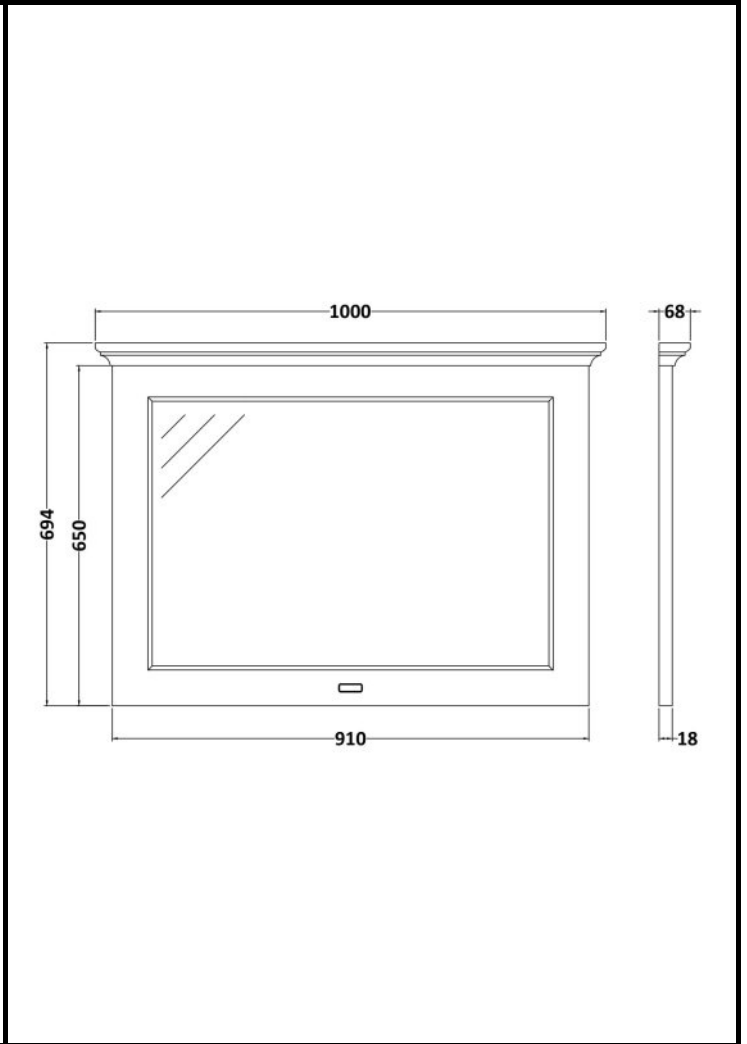

B A Y S W A T E R

London W.2

CODE: BAYF186

DESCRIPTION: 1000 Flat Mirror

CATEGORY: Furniture

PRODUCT DIMENSIONS

Height (mm)	Width (mm)	Depth (mm)	Nett Wgt Kg
694	1000	68	9

PACKAGING DIMENSIONS

Height (mm)	Width (mm)	Depth (mm)	Gross Wgt Kg
740	1045	100	9

PACKAGING DATA

Box Colour	White Cardboard Box		
Box Qty	1	Label Colour	White Label
Label Size	116 x 50	Label Qty	2

OUTER BOX DIMENSIONS (If Applicable)

Height (mm)	Width (mm)	Depth (mm)	Gross Wgt Kg
Barcode	5056211869054		

PRODUCT DETAILS

Country of Origin	Ukraine			
Fitting Instruction	No			
Constr' Method	Cam & Wood Dowel			
Cabinet Finish	Not Applicable			
Cab Thickness (mm)				
Drawer Included	Not Applicable			
No of Shelves	Not Applicable			
Hinge Inc'	Not Applicable			
Fixings Inc'	Yes			
Handle Inc'	Not Applicable			
Handle Type	Not Applicable			
Certification	FSC	Yes	CE	Yes
Colour	Pointing White			
Constr' Type	Rigid			
Fascia Finish	Mdf Painted Matt			
Fas Thickness (mm)	18			
Drawer Type	Not Applicable			
Hinge Type	Not Applicable			
Adjustable Legs	Not Applicable			
Handle Style	Not Applicable			
Waste Shroud	Not Applicable			