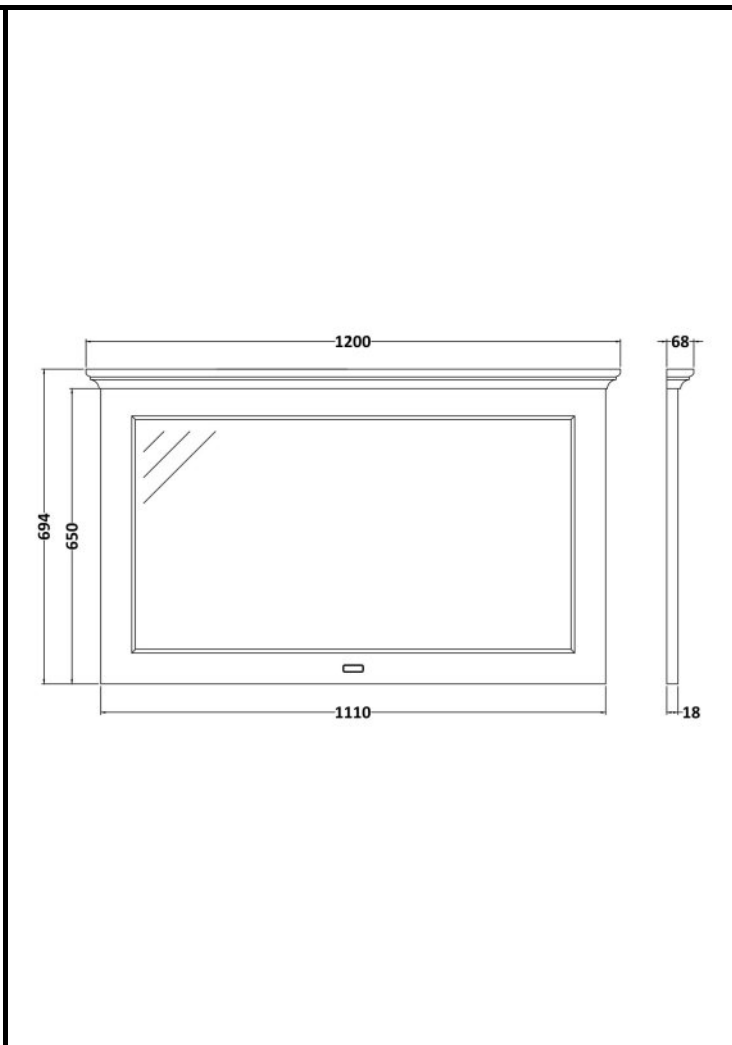

B A Y S W A T E R

London W.2

CODE: BAYF189

DESCRIPTION: 1200 Flat Mirror

CATEGORY: Furniture

PRODUCT DIMENSIONS

Height (mm)	Width (mm)	Depth (mm)	Nett Wgt Kg
694	1200	68	11

PACKAGING DIMENSIONS

Height (mm)	Width (mm)	Depth (mm)	Gross Wgt Kg
740	1245	100	11

PACKAGING DATA

Box Colour	White Cardboard Box		
Box Qty	1	Label Colour	White Label
Label Size	116 x 50	Label Qty	2

OUTER BOX DIMENSIONS (If Applicable)

Height (mm)	Width (mm)	Depth (mm)	Gross Wgt Kg
Barcode	5056211869085		

PRODUCT DETAILS

Country of Origin	Ukraine
Fitting Instruction	No
Constr' Method	Cam & Wood Dowel
Cabinet Finish	Not Applicable
Cab Thickness (mm)	
Drawer Included	Not Applicable
No of Shelves	Not Applicable
Hinge Inc'	Not Applicable
Fixings Inc'	Yes
Handle Inc'	Not Applicable
Handle Type	Not Applicable

Certification	FSC	Yes	CE	Yes
Colour	Pointing White			
Constr' Type	Rigid			
Fascia Finish	Mdf Painted Matt			
Fas Thickness (mm)	18			
Drawer Type	Not Applicable			
Hinge Type	Not Applicable			
Adjustable Legs	Not Applicable			
Handle Style	Not Applicable			
Waste Shroud	Not Applicable			