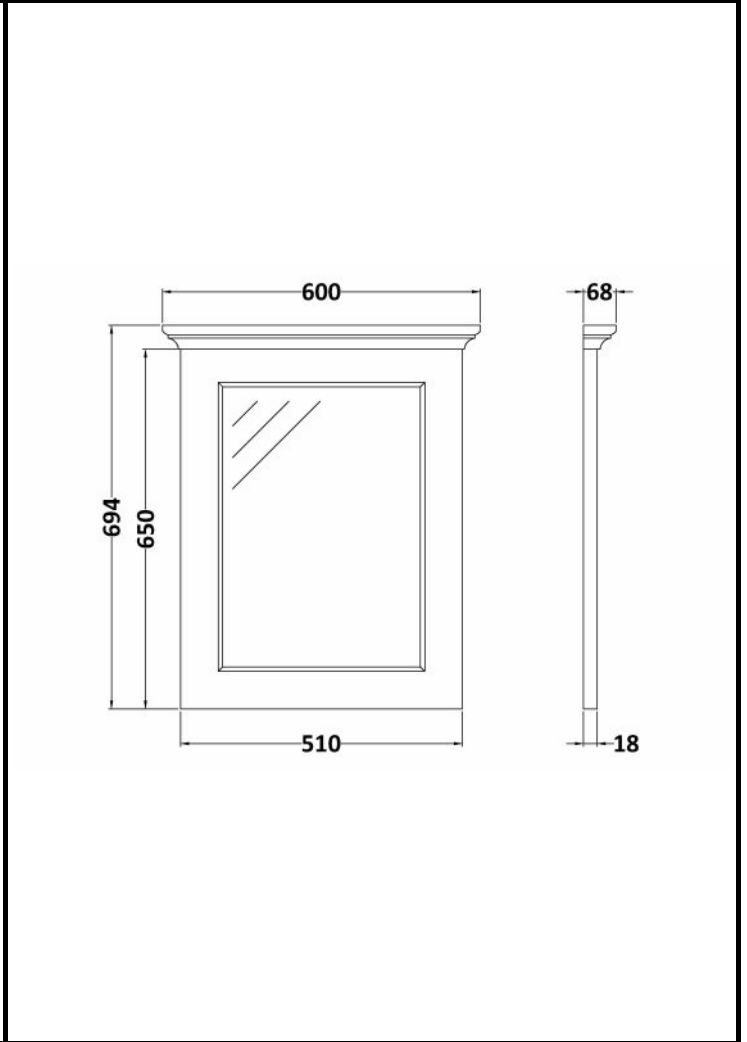

B A Y S W A T E R

London W.2

CODE: BAYF124

DESCRIPTION: 600 Flat Mirror

CATEGORY: Furniture

PRODUCT DIMENSIONS			
Height (mm)	Width (mm)	Depth (mm)	Nett Wgt Kg
694	600	68	7.25

PACKAGING DIMENSIONS			
Height (mm)	Width (mm)	Depth (mm)	Gross Wgt Kg
740	645	100	7.3

PACKAGING DATA			
Box Colour	White Cardboard Box		
Box Qty	1	Label Colour	White Label
Label Size	116 x 50	Label Qty	2

OUTER BOX DIMENSIONS (If Applicable)			
Height (mm)	Width (mm)	Depth (mm)	Gross Wgt Kg
Barcode	5055275893043		

PRODUCT DETAILS				
Country of Origin	Ukraine			
Fitting Instruction	Yes			
Constr' Method	Cam & Wood Dowel			
Cabinet Finish	Not Applicable			
Cab Thickness (mm)				
Drawer Included	Not Applicable			
No of Shelves	Not Applicable			
Hinge Inc'	Not Applicable			
Fixings Inc'	Yes			
Handle Inc'	Not Applicable			
Handle Type	Not Applicable			
Certification	FSC	Yes	CE	Yes
Colour	Pointing White			
Constr' Type	Rigid			
Fascia Finish	Mdf Painted Matt			
Fas Thickness (mm)	18			
Drawer Type	Not Applicable			
Hinge Type	Not Applicable			
Adjustable Legs	Not Applicable			
Handle Style	Not Applicable			
Waste Shroud	Not Applicable			