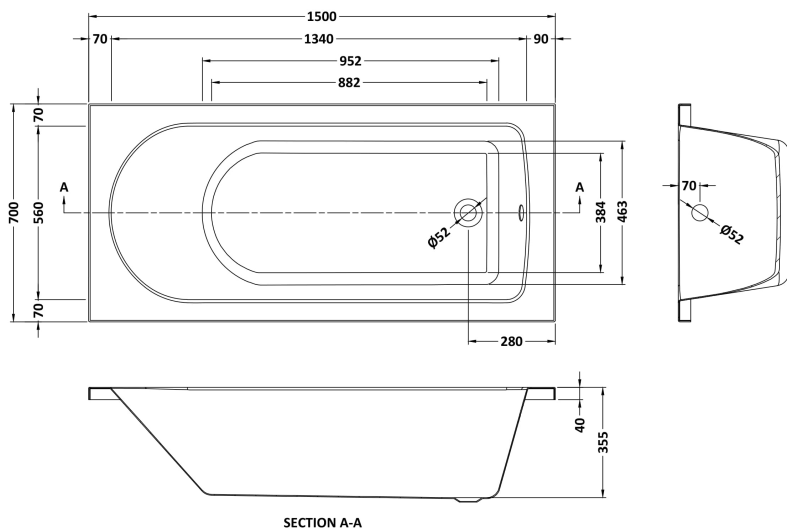

Sales Code: NBA605

Description: Standard Se Bath & Leg Set 1500X700

Packaging Details

Barcode: 5055369026104

Sales Code: NBA605NL

Description: Standard Single Ended Bath (1500X700)

Product Dimensions

Length (mm):	0
Width (mm):	0
Depth (mm):	0
Nett Weight (kg):	15

Packaging Dimensions

Length (mm):	1505
Width (mm):	715
Depth (mm):	400
Gross Weight (kg):	15

Packaging Data

Box Colour:	Brown Cardboard Sleeve
Box Qty:	0
Label Size:	0 x 0
Label Colour:	White Label
Label Qty:	0

Outer Box Dimensions (If Applicable)

Length (mm):	
Width (mm):	
Height (mm):	
Gross Weight (kg):	
Barcode:	5055275833056

Product Details

Country of Origin:	Poland
Fitting Instruction:	Yes
Certification:	FSC: No CE & UKCA: Yes
Material Colour Reference:	European White
Product Material:	Acrylic
Material Thickness:	4mm
Volume (Ltr):	131L
Displaced Capacity:	61L
Leg Set Included:	Legset Not Included
Waste Included:	Waste Not Included
Drilled/Undrilled:	Undrilled For Taps
Includes Grips:	No Grips Supplied
Embossed:	No
No of Tapholes:	None
Anti-Slip:	No

Sales Code: NBL001

Description: Leg Set

Product Dimensions

Length (mm):	0
Width (mm):	0
Depth (mm):	0
Nett Weight (kg):	1.9

Packaging Dimensions

Length (mm):	600
Width (mm):	60
Depth (mm):	60
Gross Weight (kg):	1.9