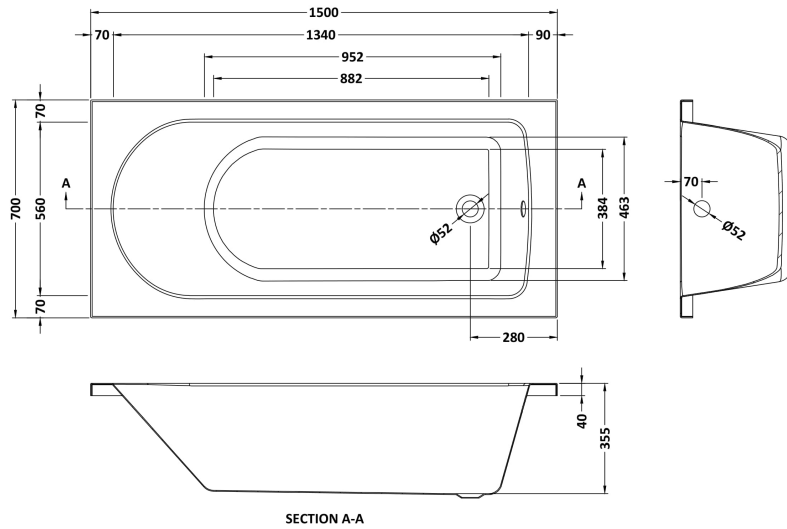

Sales Code: NBA605

Description: Standard Se Bath & Leg Set 1500X700

Packaging Details

Barcode: 5055369026104

Sales Code: NBA605NL

Description: Standard Single Ended Bath (1500X700)

Product Dimensions

Length (mm):	0
Width (mm):	0
Depth (mm):	0
Nett Weight (kg):	15

Packaging Dimensions

Length (mm):	1505
Width (mm):	715
Depth (mm):	400
Gross Weight (kg):	15

Packaging Data

Box Colour:	Brown Cardboard Sleeve
Box Qty:	0
Label Size:	0 x 0
Label Colour:	White Label
Label Qty:	0

Outer Box Dimensions (If Applicable)

Length (mm):	
Width (mm):	
Height (mm):	
Gross Weight (kg):	
Barcode:	5055275833056

Product Details

Country of Origin:	Poland
Fitting Instruction:	Yes
Certification:	FSC: No CE & UKCA: Yes
Material Colour Reference:	European White
Product Material:	Acrylic
Material Thickness:	4mm
Volume (Ltr):	131L
Displaced Capacity:	61L
Leg Set Included:	Legset Not Included
Waste Included:	Waste Not Included
Drilled/Undrilled:	Undrilled For Taps
Includes Grips:	No Grips Supplied
Embossed:	No
No of Tapholes:	None
Anti-Slip:	No

Sales Code: NBL001

Description: Leg Set

Product Dimensions

Length (mm):	0
Width (mm):	0
Depth (mm):	0
Nett Weight (kg):	1.9

Packaging Dimensions

Length (mm):	600
Width (mm):	60
Depth (mm):	60
Gross Weight (kg):	1.9