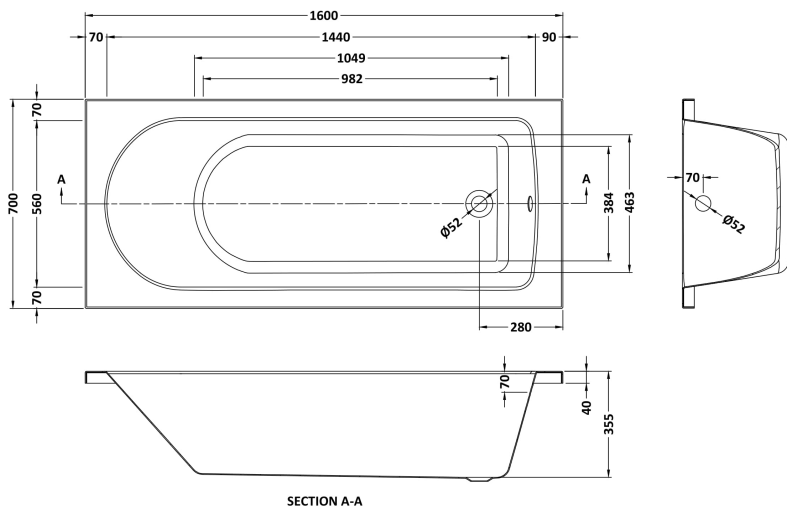

Sales Code: NBA607

Description: Standard Se Bath & Leg Set 1600X700

Packaging Details

Barcode: 5055369026111

Sales Code: NBA607NL

Description: Standard Single Ended Bath (1600X700)

Product Dimensions

Length (mm):	0
Width (mm):	0
Depth (mm):	0
Nett Weight (kg):	16.2

Packaging Dimensions

Length (mm):	1600
Width (mm):	700
Depth (mm):	400
Gross Weight (kg):	16.2

Packaging Data

Box Colour:	Brown Cardboard Sleeve
Box Qty:	0
Label Size:	0 x 0
Label Colour:	White Label
Label Qty:	0

Outer Box Dimensions (If Applicable)

Length (mm):	
Width (mm):	
Height (mm):	
Gross Weight (kg):	
Barcode:	5055275833063

Product Details

Country of Origin:	Poland
Fitting Instruction:	Yes
Certification:	FSC: No CE & UKCA: Yes
Material Colour Reference:	European White
Product Material:	Acrylic
Material Thickness:	4mm
Volume (Ltr):	136L
Displaced Capacity:	66L
Leg Set Included:	Legset Not Included
Waste Included:	Waste Not Included
Drilled/Undrilled:	Undrilled For Taps
Includes Grips:	No Grips Supplied
Embossed:	No
No of Tapholes:	None
Anti-Slip:	No

Sales Code: NBL001

Description: Leg Set

Product Dimensions

Length (mm):	0
Width (mm):	0
Depth (mm):	0
Nett Weight (kg):	1.9

Packaging Dimensions

Length (mm):	600
Width (mm):	60
Depth (mm):	60
Gross Weight (kg):	1.9