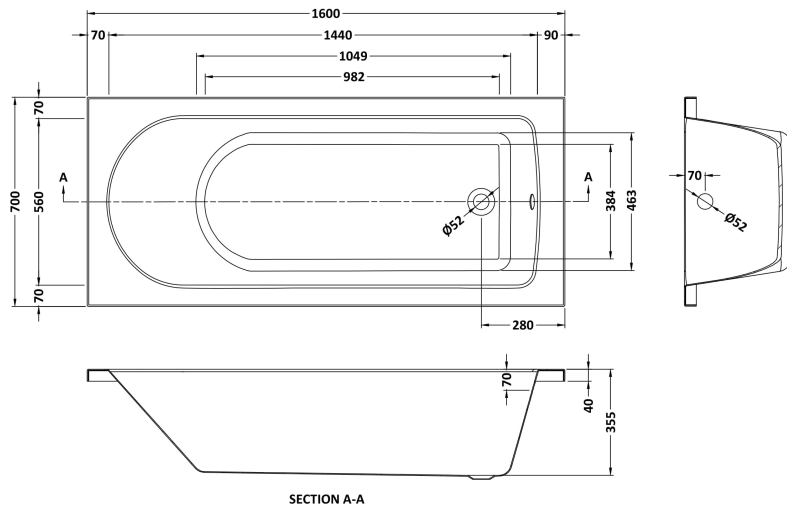

Sales Code: NBA607

Description: Standard Se Bath & Leg Set 1600X700

Packaging Details

Barcode: 5055369026111

Sales Code: NBA607NL

Description: Standard Single Ended Bath (1600X700)

Product Dimensions

Length (mm):	0
Width (mm):	0
Depth (mm):	0
Nett Weight (kg):	16.2

Packaging Dimensions

Length (mm):	1600
Width (mm):	700
Depth (mm):	400
Gross Weight (kg):	16.2

Packaging Data

Box Colour:	Brown Cardboard Sleeve
Box Qty:	0
Label Size:	0 x 0
Label Colour:	White Label
Label Qty:	0

Outer Box Dimensions (If Applicable)

Length (mm):	
Width (mm):	
Height (mm):	
Gross Weight (kg):	
Barcode:	5055275833063

Product Details

Country of Origin:	Poland
Fitting Instruction:	Yes
Certification:	FSC: No CE & UKCA: Yes
Material Colour Reference:	European White
Product Material:	Acrylic
Material Thickness:	4mm
Volume (Ltr):	136L
Displaced Capacity:	66L
Leg Set Included:	Legset Not Included
Waste Included:	Waste Not Included
Drilled/Undrilled:	Undrilled For Taps
Includes Grips:	No Grips Supplied
Embossed:	No
No of Tapholes:	None
Anti-Slip:	No

Sales Code: NBL001

Description: Leg Set

Product Dimensions

Length (mm):	0
Width (mm):	0
Depth (mm):	0
Nett Weight (kg):	1.9

Packaging Dimensions

Length (mm):	600
Width (mm):	60
Depth (mm):	60
Gross Weight (kg):	1.9