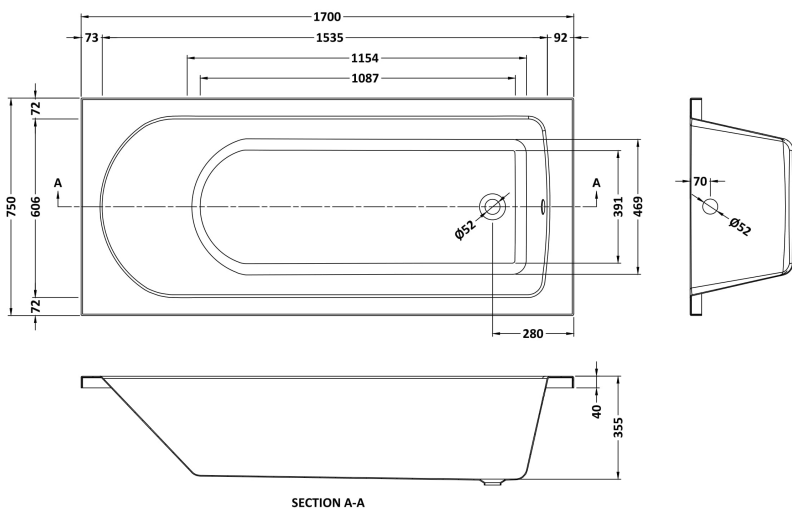

Outer Box Dimensions (If Applicable)

Length (mm):	
Width (mm):	
Height (mm):	
Gross Weight (kg):	
Barcode:	5055275833070

Product Details

Country of Origin:	Poland
Fitting Instruction:	Yes
Certification:	FSC: No CE & UKCA: Yes
Material Colour Reference:	European White
Product Material:	Acrylic
Material Thickness:	4mm
Volume (Ltr):	147L
Displaced Capacity:	77L
Leg Set Included:	Legset Not Included
Waste Included:	Waste Not Included
Drilled/Undrilled:	Undrilled For Taps
Includes Grips:	No Grips Supplied
Embossed:	No
No of Tapholes:	None
Anti-Slip:	No

Sales Code: NBA610

Description: Standard Se Bath & Leg Set 1700X750

Packaging Details

Barcode: 5055369060108

Sales Code: NBA610NL

Description: Standard Single Ended Bath 1700X750

Product Dimensions

Length (mm):	0
Width (mm):	0
Depth (mm):	0
Nett Weight (kg):	20

Packaging Dimensions

Length (mm):	1700
Width (mm):	750
Depth (mm):	380
Gross Weight (kg):	20

Packaging Data

Box Colour:	Brown Cardboard Sleeve
Box Qty:	0
Label Size:	0 x 0
Label Colour:	White Label
Label Qty:	0

Outer Box Dimensions (If Applicable)

Length (mm):	
Width (mm):	
Height (mm):	
Gross Weight (kg):	
Barcode:	5055275833087

Product Details

Country of Origin:	Poland
Fitting Instruction:	Yes
Certification:	FSC: No CE & UKCA: Yes
Material Colour Reference:	European White
Product Material:	Acrylic
Material Thickness:	4mm
Volume (Ltr):	158L
Displaced Capacity:	88L
Leg Set Included:	Legset Not Included
Waste Included:	Waste Not Included
Drilled/Undrilled:	Undrilled For Taps
Includes Grips:	No Grips Supplied
Embossed:	No
No of Tapholes:	None
Anti-Slip:	No