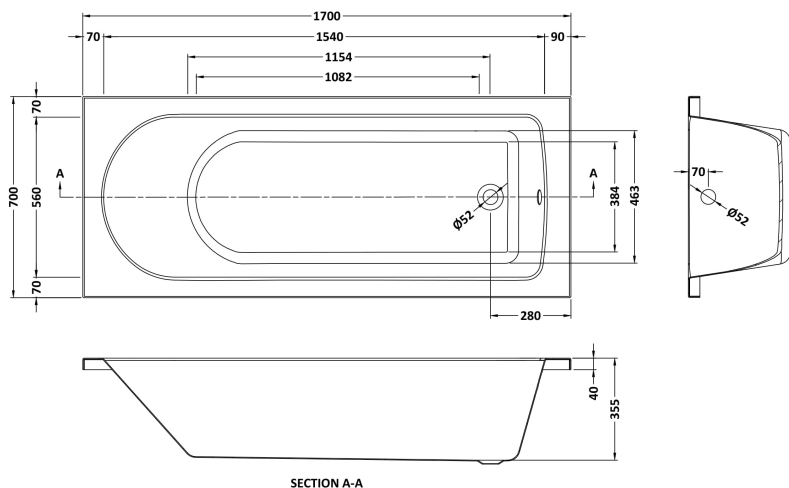

Sales Code: NBA609NL

Description: Standard Single Ended Bath 1700X700

Product Dimensions

Length (mm):	0
Width (mm):	0
Depth (mm):	0
Nett Weight (kg):	17

Packaging Dimensions

Length (mm):	1700
Width (mm):	720
Depth (mm):	400
Gross Weight (kg):	17

Packaging Data

Box Colour:	Brown Cardboard Sleeve
Box Qty:	0
Label Size:	0 x 0
Label Colour:	White Label
Label Qty:	0

Outer Box Dimensions (If Applicable)

Length (mm):	
Width (mm):	
Height (mm):	
Gross Weight (kg):	
Barcode:	5055275833070

Product Details

Country of Origin:	Poland
Fitting Instruction:	Yes
Certification:	FSC: No CE & UKCA: Yes
Material Colour Reference:	European White
Product Material:	Acrylic
Material Thickness:	4mm
Volume (Ltr):	147L
Displaced Capacity:	77L
Leg Set Included:	Legset Not Included
Waste Included:	Waste Not Included
Drilled/Undrilled:	Undrilled For Taps
Includes Grips:	No Grips Supplied
Embossed:	No
No of Tapholes:	None
Anti-Slip:	No