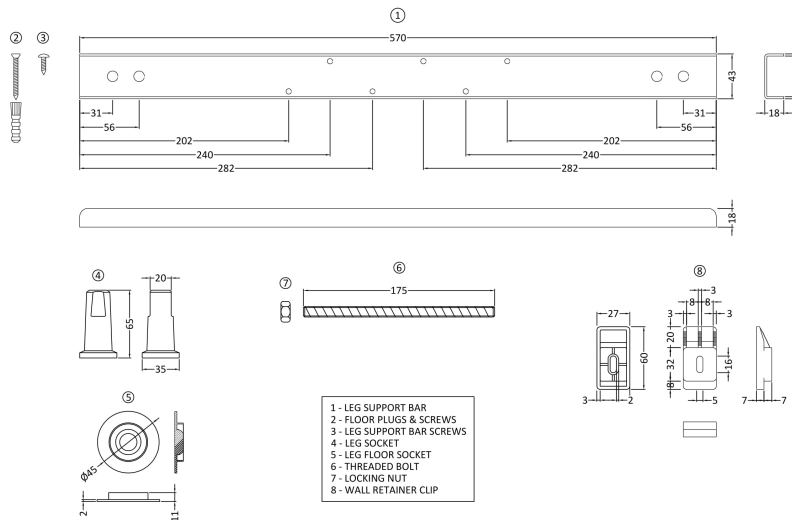

Outer Box Dimensions (If Applicable)

Length (mm):	
Width (mm):	
Height (mm):	
Gross Weight (kg):	
Barcode:	5055275833070

Product Details

Country of Origin:	Poland
Fitting Instruction:	Yes
Certification:	FSC: No CE & UKCA: Yes
Material Colour Reference:	European White
Product Material:	Acrylic
Material Thickness:	4mm
Volume (Ltr):	147L
Displaced Capacity:	77L
Leg Set Included:	Legset Not Included
Waste Included:	Waste Not Included
Drilled/Undrilled:	Undrilled For Taps
Includes Grips:	No Grips Supplied
Embossed:	No
No of Tapholes:	None
Anti-Slip:	No

Packaging Dimensions

Length (mm):	1700
Width (mm):	750
Depth (mm):	380
Gross Weight (kg):	20

Packaging Data

Box Colour:	Brown Cardboard Sleeve
Box Qty:	0
Label Size:	0 x 0
Label Colour:	White Label
Label Qty:	0

Outer Box Dimensions (If Applicable)

Length (mm):	
Width (mm):	
Height (mm):	
Gross Weight (kg):	
Barcode:	5055275833087

Product Details

Country of Origin:	Poland
Fitting Instruction:	Yes
Certification:	FSC: No CE & UKCA: Yes
Material Colour Reference:	European White
Product Material:	Acrylic
Material Thickness:	4mm
Volume (Ltr):	158L
Displaced Capacity:	88L
Leg Set Included:	Legset Not Included
Waste Included:	Waste Not Included
Drilled/Undrilled:	Undrilled For Taps
Includes Grips:	No Grips Supplied
Embossed:	No
No of Tapholes:	None
Anti-Slip:	No

Sales Code: NBL001

Description: Leg Set

Product Dimensions

Length (mm):	0
Width (mm):	0
Depth (mm):	0
Nett Weight (kg):	1.9

Packaging Dimensions

Length (mm):	600
Width (mm):	60
Depth (mm):	60
Gross Weight (kg):	1.9