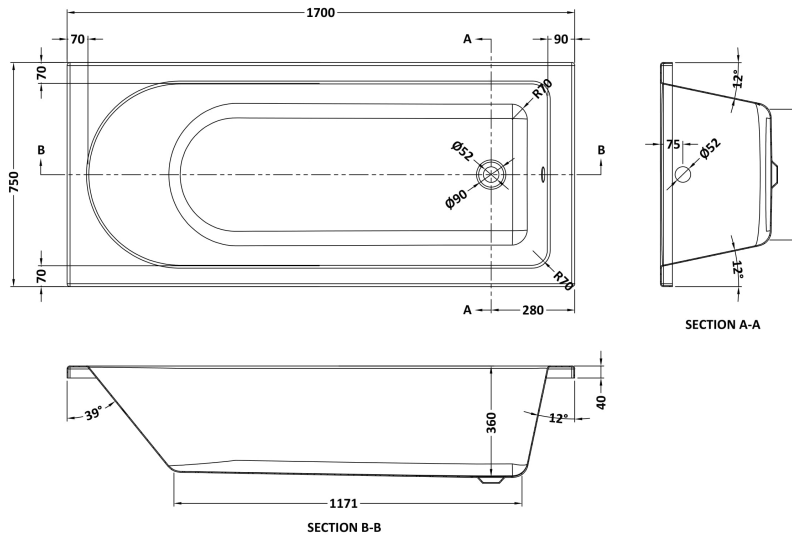

Outer Box Dimensions (If Applicable)

Length (mm):	
Width (mm):	
Height (mm):	
Gross Weight (kg):	
Barcode:	5055275833070

Product Details

Country of Origin:	Poland
Fitting Instruction:	Yes
Certification:	FSC: No CE & UKCA: Yes
Material Colour Reference:	European White
Product Material:	Acrylic
Material Thickness:	4mm
Volume (Ltr):	147L
Displaced Capacity:	77L
Leg Set Included:	Legset Not Included
Waste Included:	Waste Not Included
Drilled/Undrilled:	Undrilled For Taps
Includes Grips:	No Grips Supplied
Embossed:	No
No of Tapholes:	None
Anti-Slip:	No

Sales Code: NBA610

Description: Standard Se Bath & Leg Set 1700X750

Packaging Details

Barcode: 5055369060108

Sales Code: NBA610NL

Description: Standard Single Ended Bath 1700X750

Product Dimensions

Length (mm):	0
Width (mm):	0
Depth (mm):	0
Nett Weight (kg):	20

Packaging Dimensions

Length (mm):	1700
Width (mm):	750
Depth (mm):	380
Gross Weight (kg):	20

Packaging Data

Box Colour:	Brown Cardboard Sleeve
Box Qty:	0
Label Size:	0 x 0
Label Colour:	White Label
Label Qty:	0

Outer Box Dimensions (If Applicable)

Length (mm):	
Width (mm):	
Height (mm):	
Gross Weight (kg):	
Barcode:	5055275833087

Product Details

Country of Origin:	Poland
Fitting Instruction:	Yes
Certification:	FSC: No CE & UKCA: Yes
Material Colour Reference:	European White
Product Material:	Acrylic
Material Thickness:	4mm
Volume (Ltr):	158L
Displaced Capacity:	88L
Leg Set Included:	Legset Not Included
Waste Included:	Waste Not Included
Drilled/Undrilled:	Undrilled For Taps
Includes Grips:	No Grips Supplied
Embossed:	No
No of Tapholes:	None
Anti-Slip:	No