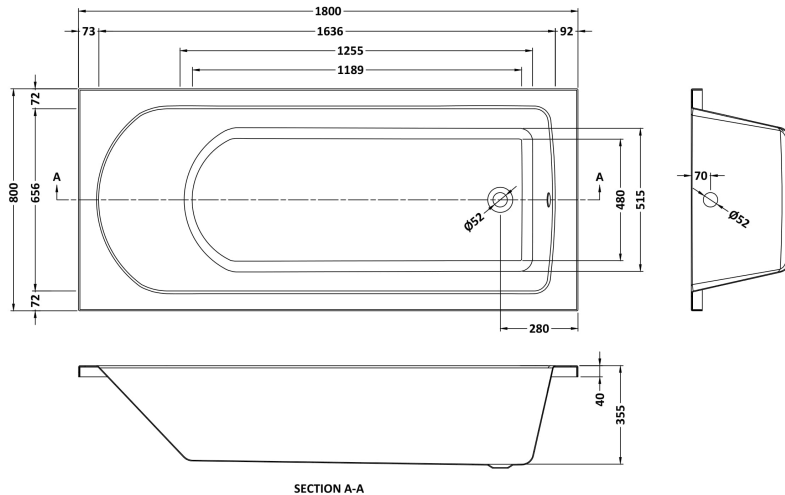

Sales Code: NBA614

Description: Standard Se Bath & Leg Set 1800X800

Packaging Details

Barcode: 5055369060115

Sales Code: NBA614NL

Description: Standard Single Ended Bath 1800X800

Product Dimensions

Length (mm):	0
Width (mm):	0
Depth (mm):	0
Nett Weight (kg):	22

Packaging Dimensions

Length (mm):	1800
Width (mm):	750
Depth (mm):	380
Gross Weight (kg):	22

Packaging Data

Box Colour:	Brown Cardboard Sleeve
Box Qty:	0
Label Size:	0 x 0
Label Colour:	White Label
Label Qty:	0

Outer Box Dimensions (If Applicable)

Length (mm):	
Width (mm):	
Height (mm):	
Gross Weight (kg):	
Barcode:	5055275833094

Product Details

Country of Origin:	Poland
Fitting Instruction:	Yes
Certification:	FSC: No CE & UKCA: Yes
Material Colour Reference:	European White
Product Material:	Acrylic
Material Thickness:	4mm
Volume (Ltr):	173L
Displaced Capacity:	103L
Leg Set Included:	Legset Not Included
Waste Included:	Waste Not Included
Drilled/Undrilled:	Undrilled For Taps
Includes Grips:	No Grips Supplied
Embossed:	No
No of Tapholes:	None
Anti-Slip:	No

Sales Code: NBL001

Description: Leg Set

Product Dimensions

Length (mm):	0
Width (mm):	0
Depth (mm):	0
Nett Weight (kg):	1.9

Packaging Dimensions

Length (mm):	600
Width (mm):	60
Depth (mm):	60
Gross Weight (kg):	1.9