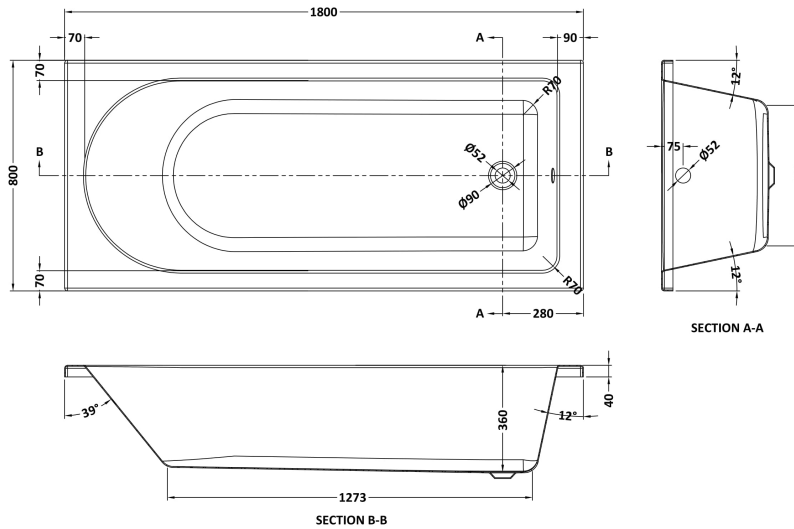

Sales Code: NBA614

Description: Standard Se Bath & Leg Set 1800X800

Packaging Details

Barcode: 5055369060115

Sales Code: NBA614NL

Description: Standard Single Ended Bath 1800X800

Product Dimensions

Length (mm):	0
Width (mm):	0
Depth (mm):	0
Nett Weight (kg):	22

Packaging Dimensions

Length (mm):	1800
Width (mm):	750
Depth (mm):	380
Gross Weight (kg):	22

Packaging Data

Box Colour:	Brown Cardboard Sleeve
Box Qty:	0
Label Size:	0 x 0
Label Colour:	White Label
Label Qty:	0

Outer Box Dimensions (If Applicable)

Length (mm):	
Width (mm):	
Height (mm):	
Gross Weight (kg):	
Barcode:	5055275833094

Product Details

Country of Origin:	Poland
Fitting Instruction:	Yes
Certification:	FSC: No CE & UKCA: Yes
Material Colour Reference:	European White
Product Material:	Acrylic
Material Thickness:	4mm
Volume (Ltr):	173L
Displaced Capacity:	103L
Leg Set Included:	Legset Not Included
Waste Included:	Waste Not Included
Drilled/Undrilled:	Undrilled For Taps
Includes Grips:	No Grips Supplied
Embossed:	No
No of Tapholes:	None
Anti-Slip:	No

Sales Code: NBL001

Description: Leg Set

Product Dimensions

Length (mm):	0
Width (mm):	0
Depth (mm):	0
Nett Weight (kg):	1.9

Packaging Dimensions

Length (mm):	600
Width (mm):	60
Depth (mm):	60
Gross Weight (kg):	1.9