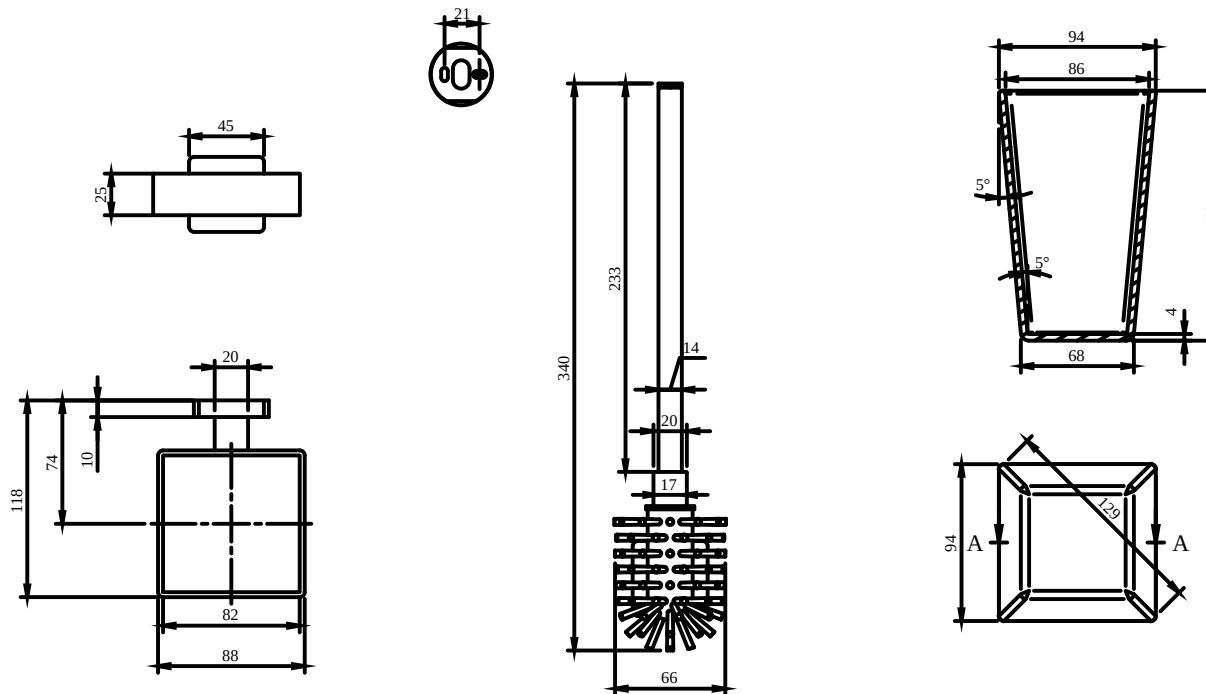

ACCESSORIES ELEMENTS - STRIKING

TECHNICAL DRAWINGS

TVA152017000

Elements - Striking TVA152017000	
V01 / 30.06.2021	Villeroy 174