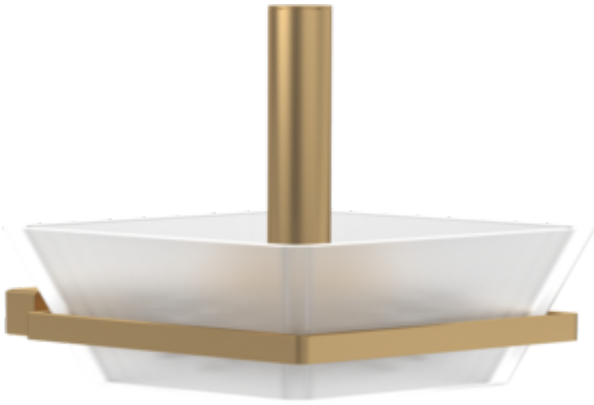

ACCESSORIES ELEMENTS - STRIKING

PRODUCT INFORMATION

Article title	Villeroy & Boch Elements - Striking Toilet brush set, 94 x 118 x 340 mm, Chrome
Article number	TVA15201700061
Assembly / Assembly type	wall-mounted
Scope of delivery	1 x fastening , 1 x installation instructions
Length in mm	118
Width in mm	94
Height in mm	340
Collection	Elements - Striking
Weight in kg	1.265
Material	Brass
Surface	glossy
Colour name	Chrome
EAN number	4051202855215
Model number	TVA152017000
Material	Brass
Volume	5,544
Swivel aerator	No
Thermostat	No
Cool Tap	No

ACCESSORIES ELEMENTS - STRIKING

PRODUCT INFORMATION

Article title	Villeroy & Boch Elements - Striking Toilet brush set, 94 x 118 x 340 mm, Brushed Nickel Matt
Article number	TVA15201700064
Assembly / Assembly type	wall-mounted
Scope of delivery	1 x fastening , 1 x installation instructions
Length in mm	118
Width in mm	94
Height in mm	340
Collection	Elements - Striking
Weight in kg	1.265
Material	Brass
Surface	glossy
Colour name	Brushed Nickel Matt
EAN number	4051202980009
Model number	TVA152017000
Material	Brass
Volume	5,544
Swivel aerator	No
Thermostat	No
Cool Tap	No

Article title	Villeroy & Boch Elements - Striking Toilet brush set, 94 x 118 x 340 mm, Brushed Gold
Article number	TVA15201700076
Assembly / Assembly type	wall-mounted
Scope of delivery	1 x fastening , 1 x installation instructions
Length in mm	118
Width in mm	94
Height in mm	340
Collection	Elements - Striking
Weight in kg	1.265
Material	Brass
Surface	glossy
Colour name	Brushed Gold
EAN number	4051202979966
Model number	TVA152017000
Material	Brass
Volume	5,544
Swivel aerator	No
Thermostat	No
Cool Tap	No