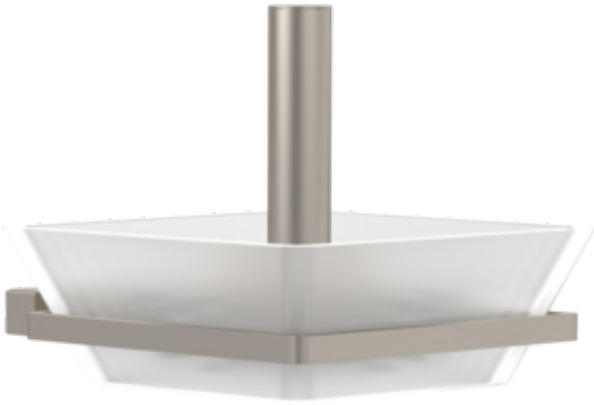

ACCESSORIES ELEMENTS - STRIKING

PRODUCT INFORMATION

Article title	Villeroy & Boch Elements - Striking Toilet brush set, 94 x 118 x 340 mm, Chrome
Article number	TVA15201700061
Assembly / Assembly type	wall-mounted
Scope of delivery	1 x fastening , 1 x installation instructions
Length in mm	118
Width in mm	94
Height in mm	340
Collection	Elements - Striking
Weight in kg	1.265
Material	Brass
Surface	glossy
Colour name	Chrome
EAN number	4051202855215
Model number	TVA152017000
Material	Brass
Volume	5,544
Swivel aerator	No
Thermostat	No
Cool Tap	No

ACCESSORIES ELEMENTS - STRIKING

PRODUCT INFORMATION

Article title	Villeroy & Boch Elements - Striking Toilet brush set, 94 x 118 x 340 mm, Matt Black
Article number	TVA152017000K5
Assembly / Assembly type	wall-mounted
Scope of delivery	1 x fastening , 1 x installation instructions
Length in mm	118
Width in mm	94
Height in mm	340
Collection	Elements - Striking
Weight in kg	1.265
Material	Brass
Surface	matt
Colour name	Matt Black
EAN number	4051202979959
Model number	TVA152017000
Material	Brass
Volume	5,544
Swivel aerator	No
Thermostat	No
Cool Tap	No

ACCESSORIES ELEMENTS - STRIKING

PRODUCT INFORMATION

Article title	Villeroy & Boch Elements - Striking Toilet brush set, 94 x 118 x 340 mm, Brushed Nickel Matt
Article number	TVA15201700064
Assembly / Assembly type	wall-mounted
Scope of delivery	1 x fastening , 1 x installation instructions
Length in mm	118
Width in mm	94
Height in mm	340
Collection	Elements - Striking
Weight in kg	1.265
Material	Brass
Surface	glossy
Colour name	Brushed Nickel Matt
EAN number	4051202980009
Model number	TVA152017000
Material	Brass
Volume	5,544
Swivel aerator	No
Thermostat	No
Cool Tap	No