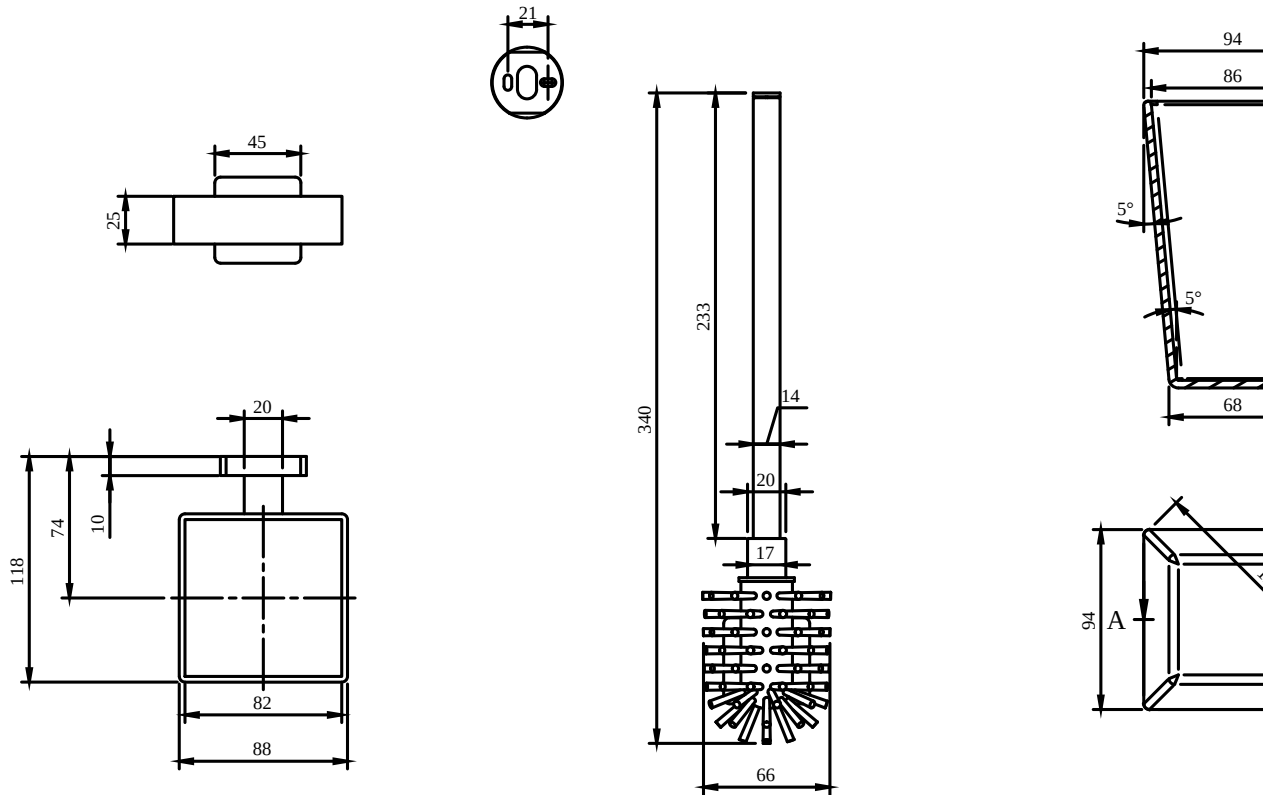

ACCESSORIES ELEMENTS - STRIKING

TECHNICAL DRAWINGS

TVA152017000