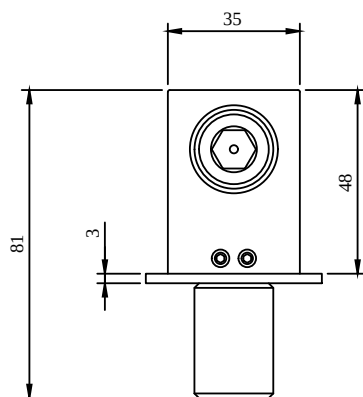

ACCESSORIES UNIVERSAL SHOWERS

PRODUCT INFORMATION

Article title	Villeroy & Boch Universal Showers Wall outlet for wall-mounted Angular, Chrome
Article number	TVC00045700061
Assembly / Assembly type	wall-mounted
Scope of delivery	1 x installation instructions
Length in mm	51
Width in mm	46
Height in mm	35
Collection	Universal Showers
Weight in kg	0.25
Material	Brass
Surface	glossy
Colour name	Chrome
EAN number	4051202465964
Model number	TVC000457000
Material	Brass
Volume	0,286
Swivel aerator	No
Thermostat	No
Cool Tap	No

COLOURS

Colour	Description	Article number	EAN
	Chrome	TVC00045700061	4051202465964

ACCESSORIES UNIVERSAL SHOWERS

TECHNICAL DRAWINGS

TVC000457000

ACCESSORIES UNIVERSAL SHOWERS

PRODUCT INFORMATION

Article title	Villeroy & Boch Universal Showers Wall outlet for wall-mounted Angular, Matt Black
Article number	TVC000457000K5
Assembly / Assembly type	wall-mounted
Scope of delivery	1 x installation instructions
Length in mm	51
Width in mm	46
Height in mm	35
Collection	Universal Showers
Weight in kg	0.25
Material	Brass
Surface	matt
Colour name	Matt Black
EAN number	4062373709344
Model number	TVC000457000
Material	Brass
Volume	0,286
Swivel aerator	No
Thermostat	No
Cool Tap	No

Article title	Villeroy & Boch Universal Showers Wall outlet for wall-mounted Angular, Brushed Gold
Article number	TVC00045700076
Assembly / Assembly type	wall-mounted
Scope of delivery	1 x installation instructions
Length in mm	51
Width in mm	46
Height in mm	35
Collection	Universal Showers
Weight in kg	0.25
Material	Brass
Surface	glossy
Colour name	Brushed Gold
EAN number	4062373709283
Model number	TVC000457000
Material	Brass
Volume	0,286
Swivel aerator	No
Thermostat	No
Cool Tap	No