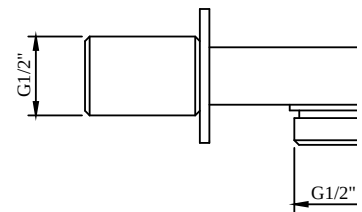

Article title	Villeroy & Boch Universal Showers Wall outlet for wall-mounted Angular, Brushed Gold
Article number	TVC00045700076
Assembly / Assembly type	wall-mounted
Scope of delivery	1 x installation instructions
Length in mm	51
Width in mm	46
Height in mm	35
Collection	Universal Showers
Weight in kg	0.25
Material	Brass
Surface	glossy
Colour name	Brushed Gold
EAN number	4062373709283
Model number	TVC000457000
Material	Brass
Volume	0,286
Swivel aerator	No
Thermostat	No
Cool Tap	No

COLOURS

Colour	Description	Article number	EAN
	Brushed Gold	TVC00045700076	4062373709283

ACCESSORIES UNIVERSAL SHOWERS

TECHNICAL DRAWINGS

TVC000457000

ACCESSORIES UNIVERSAL SHOWERS

PRODUCT INFORMATION

Article title	Villeroy & Boch Universal Showers Wall outlet for wall-mounted Round, Chrome
Article number	TVC00045600061
Assembly / Assembly type	wall-mounted
Scope of delivery	1 x installation instructions
Length in mm	49
Width in mm	56
Height in mm	56
Collection	Universal Showers
Weight in kg	0.204
Material	Brass
Surface	glossy
Colour name	Chrome
EAN number	4051202465957
Model number	TVC000456000
Material	Brass
Volume	0,286
Swivel aerator	No
Thermostat	No
Cool Tap	No

Article title	Villeroy & Boch Universal Showers Wall outlet for wall-mounted Round, Brushed Gold
Article number	TVC00045600076
Assembly / Assembly type	wall-mounted
Scope of delivery	1 x installation instructions
Length in mm	49
Width in mm	56
Height in mm	56
Collection	Universal Showers
Weight in kg	0.204
Material	Brass
Surface	glossy
Colour name	Brushed Gold
EAN number	4062373709276
Model number	TVC000456000
Material	Brass
Volume	0,286
Swivel aerator	No
Thermostat	No
Cool Tap	No