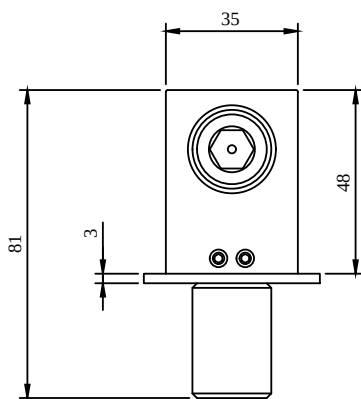

ACCESSORIES UNIVERSAL SHOWERS

TECHNICAL DRAWINGS

TVC000457000