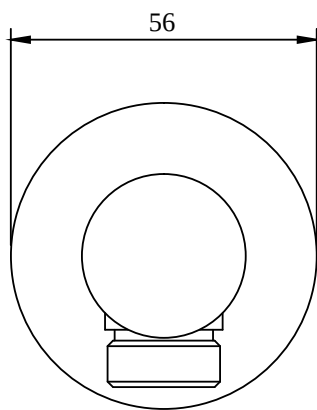

ACCESSORIES UNIVERSAL SHOWERS

TECHNICAL DRAWINGS

TVC000456000