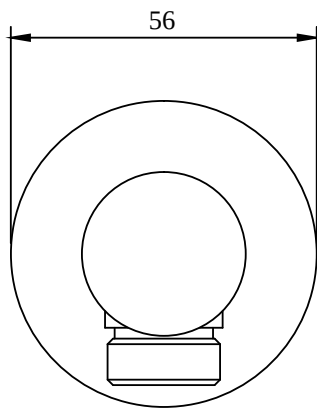

ACCESSORIES UNIVERSAL SHOWERS

TECHNICAL DRAWINGS

TVC000456000