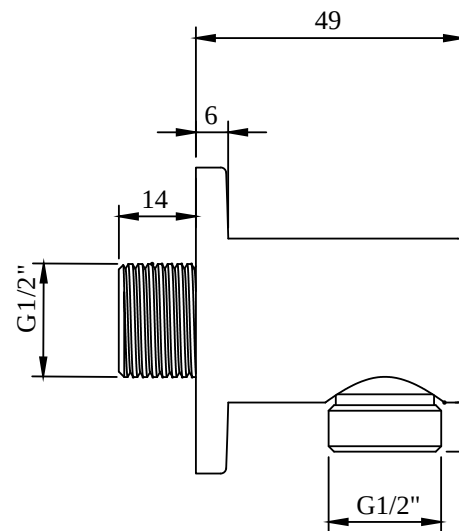

COLOURS

Colour	Description	Article number	EAN
	Chrome	TVC00045600061	4051202465957

ACCESSORIES UNIVERSAL SHOWERS

TECHNICAL DRAWINGS

TVC000456000

ACCESSORIES UNIVERSAL SHOWERS

PRODUCT INFORMATION

Article title	Villeroy & Boch Universal Showers Wall outlet for wall-mounted Round, Matt Black
Article number	TVC000456000K5
Assembly / Assembly type	wall-mounted
Scope of delivery	1 x installation instructions
Length in mm	49
Width in mm	56
Height in mm	56
Collection	Universal Showers
Weight in kg	0.204
Material	Brass
Surface	matt
Colour name	Matt Black
EAN number	4062373709337
Model number	TVC000456000
Material	Brass
Volume	0,286
Swivel aerator	No
Thermostat	No
Cool Tap	No

COLOURS

Colour	Description	Article number	EAN
	Matt Black	TVC000456000K5	4062373709337

ACCESSORIES UNIVERSAL SHOWERS

TECHNICAL DRAWINGS

TVC000456000

ACCESSORIES UNIVERSAL SHOWERS

PRODUCT INFORMATION

Article title	Villeroy & Boch Universal Showers Wall outlet for wall-mounted Round, Brushed Nickel Matt
Article number	TVC00045600064
Assembly / Assembly type	wall-mounted
Scope of delivery	1 x installation instructions
Length in mm	49
Width in mm	56
Height in mm	56
Collection	Universal Showers
Weight in kg	0.204
Material	Brass
Surface	glossy
Colour name	Brushed Nickel Matt
EAN number	4062373708996
Model number	TVC000456000
Material	Brass
Volume	0,286
Swivel aerator	No
Thermostat	No
Cool Tap	No

Article title	Villeroy & Boch Universal Showers Wall outlet for wall-mounted Round, Brushed Gold
Article number	TVC00045600076
Assembly / Assembly type	wall-mounted
Scope of delivery	1 x installation instructions
Length in mm	49
Width in mm	56
Height in mm	56
Collection	Universal Showers
Weight in kg	0.204
Material	Brass
Surface	glossy
Colour name	Brushed Gold
EAN number	4062373709276
Model number	TVC000456000
Material	Brass
Volume	0,286
Swivel aerator	No
Thermostat	No
Cool Tap	No