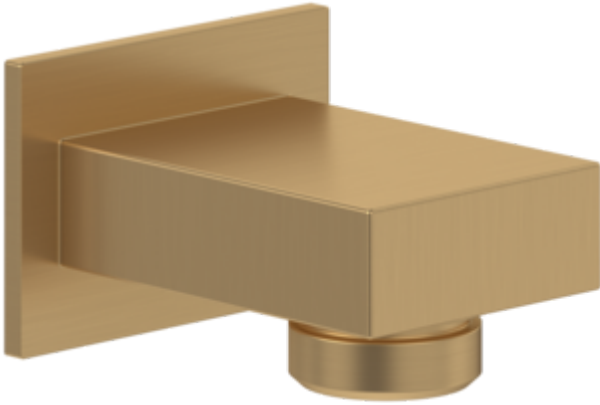

ACCESSORIES UNIVERSAL SHOWERS

PRODUCT INFORMATION

Article title	Villeroy & Boch Universal Showers Wall outlet for wall-mounted Angular, Chrome
Article number	TVC00045700061
Assembly / Assembly type	wall-mounted
Scope of delivery	1 x installation instructions
Length in mm	51
Width in mm	46
Height in mm	35
Collection	Universal Showers
Weight in kg	0.25
Material	Brass
Surface	glossy
Colour name	Chrome
EAN number	4051202465964
Model number	TVC000457000
Material	Brass
Volume	0,286
Swivel aerator	No
Thermostat	No
Cool Tap	No

COLOURS

Colour	Description	Article number	EAN
	Matt Black	TVC000457000K5	4062373709344

ACCESSORIES UNIVERSAL SHOWERS

TECHNICAL DRAWINGS

TVC000457000

ACCESSORIES UNIVERSAL SHOWERS

PRODUCT INFORMATION

Article title	Villeroy & Boch Universal Showers Wall outlet for wall-mounted Angular, Brushed Nickel Matt
Article number	TVC00045700064
Assembly / Assembly type	wall-mounted
Scope of delivery	1 x installation instructions
Length in mm	51
Width in mm	46
Height in mm	35
Collection	Universal Showers
Weight in kg	0.25
Material	Brass
Surface	glossy
Colour name	Brushed Nickel Matt
EAN number	4062373709108
Model number	TVC000457000
Material	Brass
Volume	0,286
Swivel aerator	No
Thermostat	No
Cool Tap	No

Article title	Villeroy & Boch Universal Showers Wall outlet for wall-mounted Angular, Brushed Gold
Article number	TVC00045700076
Assembly / Assembly type	wall-mounted
Scope of delivery	1 x installation instructions
Length in mm	51
Width in mm	46
Height in mm	35
Collection	Universal Showers
Weight in kg	0.25
Material	Brass
Surface	glossy
Colour name	Brushed Gold
EAN number	4062373709283
Model number	TVC000457000
Material	Brass
Volume	0,286
Swivel aerator	No
Thermostat	No
Cool Tap	No