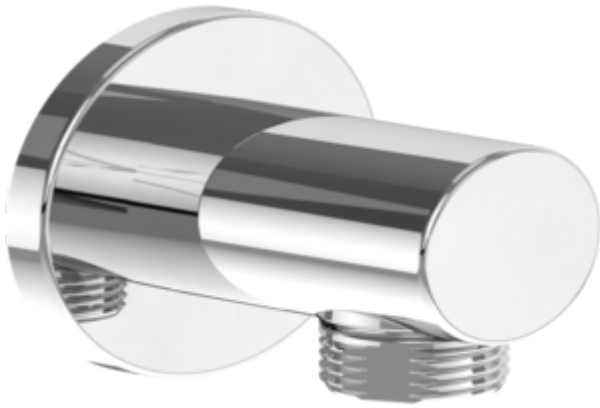

ACCESSORIES UNIVERSAL SHOWERS

PRODUCT INFORMATION

Article title	Villeroy & Boch Universal Showers Wall outlet for wall-mounted Angular, Chrome
Article number	TVC00045700061
Assembly / Assembly type	wall-mounted
Scope of delivery	1 x installation instructions
Length in mm	51
Width in mm	46
Height in mm	35
Collection	Universal Showers
Weight in kg	0.25
Material	Brass
Surface	glossy
Colour name	Chrome
EAN number	4051202465964
Model number	TVC000457000
Material	Brass
Volume	0,286
Swivel aerator	No
Thermostat	No
Cool Tap	No

Article title	Villeroy & Boch Universal Showers Wall outlet for wall-mounted Angular, Brushed Gold
Article number	TVC00045700076
Assembly / Assembly type	wall-mounted
Scope of delivery	1 x installation instructions
Length in mm	51
Width in mm	46
Height in mm	35
Collection	Universal Showers
Weight in kg	0.25
Material	Brass
Surface	glossy
Colour name	Brushed Gold
EAN number	4062373709283
Model number	TVC000457000
Material	Brass
Volume	0,286
Swivel aerator	No
Thermostat	No
Cool Tap	No

COLOURS

Colour	Description	Article number	EAN
	Brushed Gold	TVC00045700076	4062373709283

ACCESSORIES UNIVERSAL SHOWERS

TECHNICAL DRAWINGS

TVC000457000

ACCESSORIES UNIVERSAL SHOWERS

PRODUCT INFORMATION

Article title	Villeroy & Boch Universal Showers Wall outlet for wall-mounted Round, Chrome
Article number	TVC00045600061
Assembly / Assembly type	wall-mounted
Scope of delivery	1 x installation instructions
Length in mm	49
Width in mm	56
Height in mm	56
Collection	Universal Showers
Weight in kg	0.204
Material	Brass
Surface	glossy
Colour name	Chrome
EAN number	4051202465957
Model number	TVC000456000
Material	Brass
Volume	0,286
Swivel aerator	No
Thermostat	No
Cool Tap	No