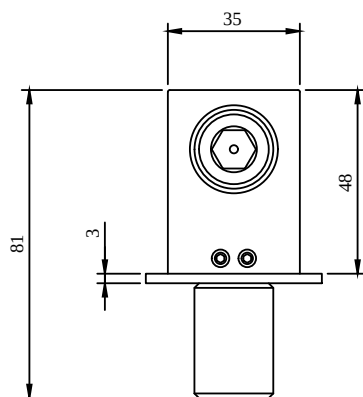

ACCESSORIES UNIVERSAL SHOWERS

PRODUCT INFORMATION

Article title	Villeroy & Boch Universal Showers Wall outlet for wall-mounted Angular, Chrome
Article number	TVC00045700061
Assembly / Assembly type	wall-mounted
Scope of delivery	1 x installation instructions
Length in mm	51
Width in mm	46
Height in mm	35
Collection	Universal Showers
Weight in kg	0.25
Material	Brass
Surface	glossy
Colour name	Chrome
EAN number	4051202465964
Model number	TVC000457000
Material	Brass
Volume	0,286
Swivel aerator	No
Thermostat	No
Cool Tap	No

Article title	Villeroy & Boch Universal Showers Wall outlet for wall-mounted Angular, Brushed Gold
Article number	TVC00045700076
Assembly / Assembly type	wall-mounted
Scope of delivery	1 x installation instructions
Length in mm	51
Width in mm	46
Height in mm	35
Collection	Universal Showers
Weight in kg	0.25
Material	Brass
Surface	glossy
Colour name	Brushed Gold
EAN number	4062373709283
Model number	TVC000457000
Material	Brass
Volume	0,286
Swivel aerator	No
Thermostat	No
Cool Tap	No

COLOURS

Colour	Description	Article number	EAN
	Brushed Gold	TVC00045700076	4062373709283

ACCESSORIES UNIVERSAL SHOWERS

TECHNICAL DRAWINGS

TVC000457000

ACCESSORIES UNIVERSAL SHOWERS

PRODUCT INFORMATION

Article title	Villeroy & Boch Universal Showers Wall outlet for wall-mounted Round, Chrome
Article number	TVC00045600061
Assembly / Assembly type	wall-mounted
Scope of delivery	1 x installation instructions
Length in mm	49
Width in mm	56
Height in mm	56
Collection	Universal Showers
Weight in kg	0.204
Material	Brass
Surface	glossy
Colour name	Chrome
EAN number	4051202465957
Model number	TVC000456000
Material	Brass
Volume	0,286
Swivel aerator	No
Thermostat	No
Cool Tap	No