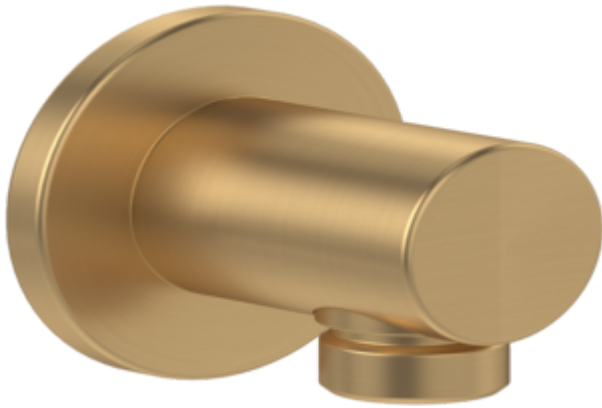

Article title	Villeroy & Boch Universal Showers Wall outlet for wall-mounted Angular, Brushed Gold
Article number	TVC00045700076
Assembly / Assembly type	wall-mounted
Scope of delivery	1 x installation instructions
Length in mm	51
Width in mm	46
Height in mm	35
Collection	Universal Showers
Weight in kg	0.25
Material	Brass
Surface	glossy
Colour name	Brushed Gold
EAN number	4062373709283
Model number	TVC000457000
Material	Brass
Volume	0,286
Swivel aerator	No
Thermostat	No
Cool Tap	No

COLOURS

Colour	Description	Article number	EAN
	Matt Black	TVC000456000K5	4062373709337

ACCESSORIES UNIVERSAL SHOWERS

TECHNICAL DRAWINGS

TVC000456000

ACCESSORIES UNIVERSAL SHOWERS

PRODUCT INFORMATION

Article title	Villeroy & Boch Universal Showers Wall outlet for wall-mounted Round, Brushed Nickel Matt
Article number	TVC00045600064
Assembly / Assembly type	wall-mounted
Scope of delivery	1 x installation instructions
Length in mm	49
Width in mm	56
Height in mm	56
Collection	Universal Showers
Weight in kg	0.204
Material	Brass
Surface	glossy
Colour name	Brushed Nickel Matt
EAN number	4062373708996
Model number	TVC000456000
Material	Brass
Volume	0,286
Swivel aerator	No
Thermostat	No
Cool Tap	No

COLOURS

Colour	Description	Article number	EAN
	Brushed Nickel Matt	TVC00045600064	4062373708996

ACCESSORIES UNIVERSAL SHOWERS

TECHNICAL DRAWINGS

TVC000456000

ACCESSORIES UNIVERSAL SHOWERS

PRODUCT INFORMATION

Article title	Villeroy & Boch Universal Showers Wall outlet for wall-mounted Round, Brushed Gold
Article number	TVC00045600076
Assembly / Assembly type	wall-mounted
Scope of delivery	1 x installation instructions
Length in mm	49
Width in mm	56
Height in mm	56
Collection	Universal Showers
Weight in kg	0.204
Material	Brass
Surface	glossy
Colour name	Brushed Gold
EAN number	4062373709276
Model number	TVC000456000
Material	Brass
Volume	0,286
Swivel aerator	No
Thermostat	No
Cool Tap	No