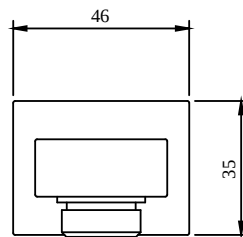

ACCESSORIES UNIVERSAL SHOWERS

TECHNICAL DRAWINGS

TVC000457000