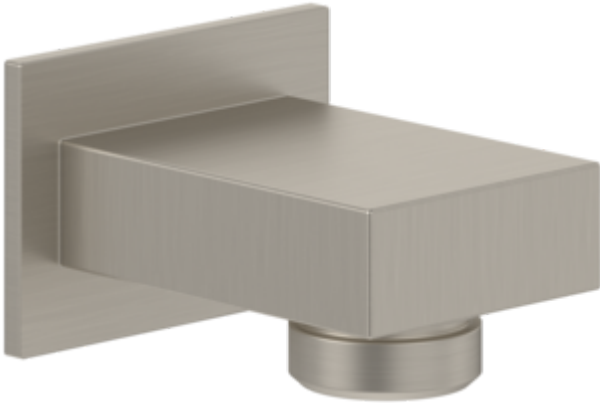

ACCESSORIES UNIVERSAL SHOWERS

PRODUCT INFORMATION

Article title	Villeroy & Boch Universal Showers Wall outlet for wall-mounted Angular, Chrome
Article number	TVC00045700061
Assembly / Assembly type	wall-mounted
Scope of delivery	1 x installation instructions
Length in mm	51
Width in mm	46
Height in mm	35
Collection	Universal Showers
Weight in kg	0.25
Material	Brass
Surface	glossy
Colour name	Chrome
EAN number	4051202465964
Model number	TVC000457000
Material	Brass
Volume	0,286
Swivel aerator	No
Thermostat	No
Cool Tap	No

COLOURS

Colour	Description	Article number	EAN
	Matt Black	TVC000457000K5	4062373709344

ACCESSORIES UNIVERSAL SHOWERS

TECHNICAL DRAWINGS

TVC000457000

ACCESSORIES UNIVERSAL SHOWERS

PRODUCT INFORMATION

Article title	Villeroy & Boch Universal Showers Wall outlet for wall-mounted Angular, Brushed Nickel Matt
Article number	TVC00045700064
Assembly / Assembly type	wall-mounted
Scope of delivery	1 x installation instructions
Length in mm	51
Width in mm	46
Height in mm	35
Collection	Universal Showers
Weight in kg	0.25
Material	Brass
Surface	glossy
Colour name	Brushed Nickel Matt
EAN number	4062373709108
Model number	TVC000457000
Material	Brass
Volume	0,286
Swivel aerator	No
Thermostat	No
Cool Tap	No

Article title	Villeroy & Boch Universal Showers Wall outlet for wall-mounted Angular, Brushed Gold
Article number	TVC00045700076
Assembly / Assembly type	wall-mounted
Scope of delivery	1 x installation instructions
Length in mm	51
Width in mm	46
Height in mm	35
Collection	Universal Showers
Weight in kg	0.25
Material	Brass
Surface	glossy
Colour name	Brushed Gold
EAN number	4062373709283
Model number	TVC000457000
Material	Brass
Volume	0,286
Swivel aerator	No
Thermostat	No
Cool Tap	No