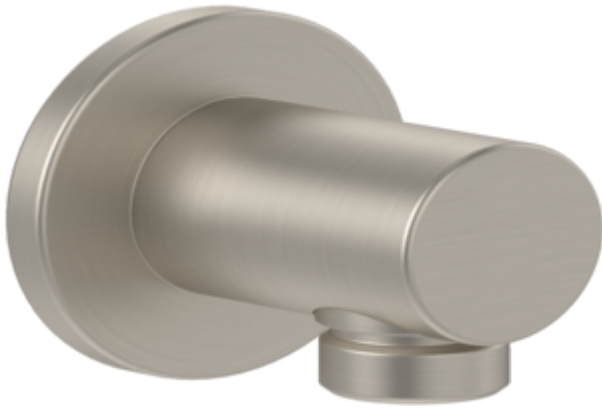

ACCESSORIES UNIVERSAL SHOWERS

PRODUCT INFORMATION

Article title	Villeroy & Boch Universal Showers Wall outlet for wall-mounted Angular, Chrome
Article number	TVC00045700061
Assembly / Assembly type	wall-mounted
Scope of delivery	1 x installation instructions
Length in mm	51
Width in mm	46
Height in mm	35
Collection	Universal Showers
Weight in kg	0.25
Material	Brass
Surface	glossy
Colour name	Chrome
EAN number	4051202465964
Model number	TVC000457000
Material	Brass
Volume	0,286
Swivel aerator	No
Thermostat	No
Cool Tap	No

COLOURS

Colour	Description	Article number	EAN
	Matt Black	TVC000456000K5	4062373709337

ACCESSORIES UNIVERSAL SHOWERS

TECHNICAL DRAWINGS

TVC000456000

ACCESSORIES UNIVERSAL SHOWERS

PRODUCT INFORMATION

Article title	Villeroy & Boch Universal Showers Wall outlet for wall-mounted Round, Brushed Nickel Matt
Article number	TVC00045600064
Assembly / Assembly type	wall-mounted
Scope of delivery	1 x installation instructions
Length in mm	49
Width in mm	56
Height in mm	56
Collection	Universal Showers
Weight in kg	0.204
Material	Brass
Surface	glossy
Colour name	Brushed Nickel Matt
EAN number	4062373708996
Model number	TVC000456000
Material	Brass
Volume	0,286
Swivel aerator	No
Thermostat	No
Cool Tap	No

Article title	Villeroy & Boch Universal Showers Wall outlet for wall-mounted Round, Brushed Gold
Article number	TVC00045600076
Assembly / Assembly type	wall-mounted
Scope of delivery	1 x installation instructions
Length in mm	49
Width in mm	56
Height in mm	56
Collection	Universal Showers
Weight in kg	0.204
Material	Brass
Surface	glossy
Colour name	Brushed Gold
EAN number	4062373709276
Model number	TVC000456000
Material	Brass
Volume	0,286
Swivel aerator	No
Thermostat	No
Cool Tap	No