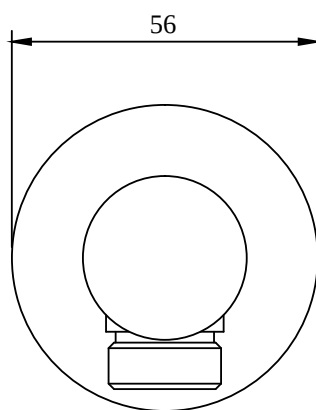

Article title	Villeroy & Boch Universal Showers Wall outlet for wall-mounted Angular, Brushed Gold
Article number	TVC00045700076
Assembly / Assembly type	wall-mounted
Scope of delivery	1 x installation instructions
Length in mm	51
Width in mm	46
Height in mm	35
Collection	Universal Showers
Weight in kg	0.25
Material	Brass
Surface	glossy
Colour name	Brushed Gold
EAN number	4062373709283
Model number	TVC000457000
Material	Brass
Volume	0,286
Swivel aerator	No
Thermostat	No
Cool Tap	No

COLOURS

Colour	Description	Article number	EAN
	Brushed Gold	TVC00045700076	4062373709283

ACCESSORIES UNIVERSAL SHOWERS

TECHNICAL DRAWINGS

TVC000457000

ACCESSORIES UNIVERSAL SHOWERS

PRODUCT INFORMATION

Article title	Villeroy & Boch Universal Showers Wall outlet for wall-mounted Round, Chrome
Article number	TVC00045600061
Assembly / Assembly type	wall-mounted
Scope of delivery	1 x installation instructions
Length in mm	49
Width in mm	56
Height in mm	56
Collection	Universal Showers
Weight in kg	0.204
Material	Brass
Surface	glossy
Colour name	Chrome
EAN number	4051202465957
Model number	TVC000456000
Material	Brass
Volume	0,286
Swivel aerator	No
Thermostat	No
Cool Tap	No

COLOURS

Colour	Description	Article number	EAN
	Chrome	TVC00045600061	4051202465957

ACCESSORIES UNIVERSAL SHOWERS

TECHNICAL DRAWINGS

TVC000456000

ACCESSORIES UNIVERSAL SHOWERS

PRODUCT INFORMATION

Article title	Villeroy & Boch Universal Showers Wall outlet for wall-mounted Round, Matt Black
Article number	TVC000456000K5
Assembly / Assembly type	wall-mounted
Scope of delivery	1 x installation instructions
Length in mm	49
Width in mm	56
Height in mm	56
Collection	Universal Showers
Weight in kg	0.204
Material	Brass
Surface	matt
Colour name	Matt Black
EAN number	4062373709337
Model number	TVC000456000
Material	Brass
Volume	0,286
Swivel aerator	No
Thermostat	No
Cool Tap	No