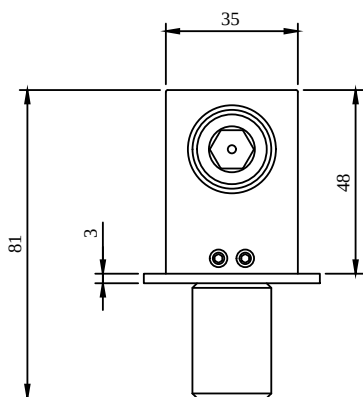

ACCESSORIES UNIVERSAL SHOWERS

TECHNICAL DRAWINGS

TVC000457000