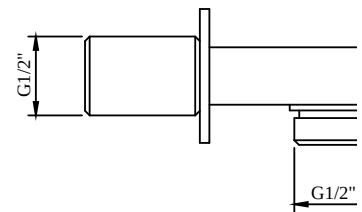

ACCESSORIES UNIVERSAL SHOWERS

TECHNICAL DRAWINGS

TVC000457000