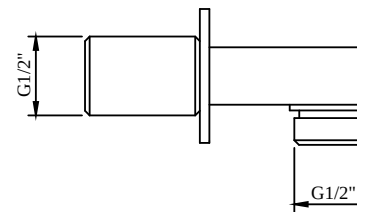

ACCESSORIES UNIVERSAL SHOWERS

TECHNICAL DRAWINGS

TVC000457000