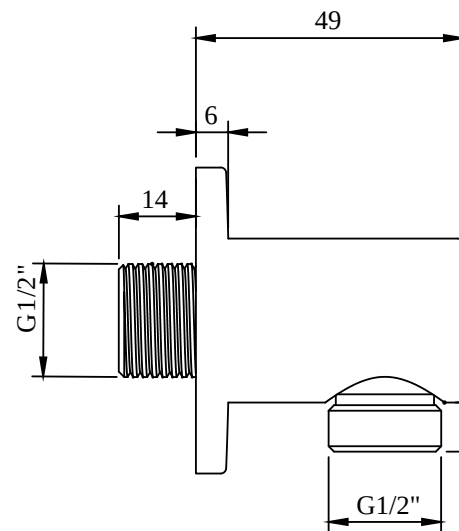

ACCESSORIES UNIVERSAL SHOWERS

TECHNICAL DRAWINGS

TVC000456000