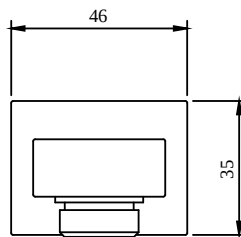

ACCESSORIES UNIVERSAL SHOWERS

TECHNICAL DRAWINGS

TVC000457000