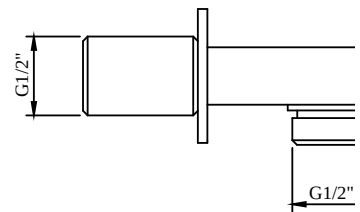

ACCESSORIES UNIVERSAL SHOWERS

PRODUCT INFORMATION

Article title	Villeroy & Boch Universal Showers Wall outlet for wall-mounted Angular, Chrome
Article number	TVC00045700061
Assembly / Assembly type	wall-mounted
Scope of delivery	1 x installation instructions
Length in mm	51
Width in mm	46
Height in mm	35
Collection	Universal Showers
Weight in kg	0.25
Material	Brass
Surface	glossy
Colour name	Chrome
EAN number	4051202465964
Model number	TVC000457000
Material	Brass
Volume	0,286
Swivel aerator	No
Thermostat	No
Cool Tap	No

COLOURS

Colour	Description	Article number	EAN
	Matt Black	TVC000457000K5	4062373709344

ACCESSORIES UNIVERSAL SHOWERS

TECHNICAL DRAWINGS

TVC000457000

ACCESSORIES UNIVERSAL SHOWERS

PRODUCT INFORMATION

Article title	Villeroy & Boch Universal Showers Wall outlet for wall-mounted Angular, Brushed Nickel Matt
Article number	TVC00045700064
Assembly / Assembly type	wall-mounted
Scope of delivery	1 x installation instructions
Length in mm	51
Width in mm	46
Height in mm	35
Collection	Universal Showers
Weight in kg	0.25
Material	Brass
Surface	glossy
Colour name	Brushed Nickel Matt
EAN number	4062373709108
Model number	TVC000457000
Material	Brass
Volume	0,286
Swivel aerator	No
Thermostat	No
Cool Tap	No

Article title	Villeroy & Boch Universal Showers Wall outlet for wall-mounted Angular, Brushed Gold
Article number	TVC00045700076
Assembly / Assembly type	wall-mounted
Scope of delivery	1 x installation instructions
Length in mm	51
Width in mm	46
Height in mm	35
Collection	Universal Showers
Weight in kg	0.25
Material	Brass
Surface	glossy
Colour name	Brushed Gold
EAN number	4062373709283
Model number	TVC000457000
Material	Brass
Volume	0,286
Swivel aerator	No
Thermostat	No
Cool Tap	No