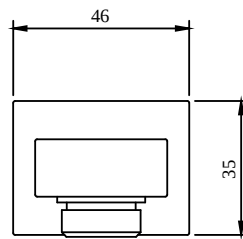

ACCESSORIES UNIVERSAL SHOWERS

TECHNICAL DRAWINGS

TVC000457000