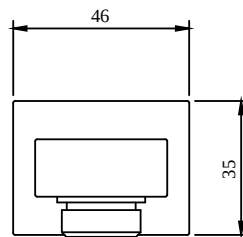

Article title	Villeroy & Boch Universal Showers Wall outlet for wall-mounted Angular, Brushed Gold
Article number	TVC00045700076
Assembly / Assembly type	wall-mounted
Scope of delivery	1 x installation instructions
Length in mm	51
Width in mm	46
Height in mm	35
Collection	Universal Showers
Weight in kg	0.25
Material	Brass
Surface	glossy
Colour name	Brushed Gold
EAN number	4062373709283
Model number	TVC000457000
Material	Brass
Volume	0,286
Swivel aerator	No
Thermostat	No
Cool Tap	No

COLOURS

Colour	Description	Article number	EAN
	Brushed Gold	TVC00045700076	4062373709283

ACCESSORIES UNIVERSAL SHOWERS

TECHNICAL DRAWINGS

TVC000457000

ACCESSORIES UNIVERSAL SHOWERS

PRODUCT INFORMATION

Article title	Villeroy & Boch Universal Showers Wall outlet for wall-mounted Round, Chrome
Article number	TVC00045600061
Assembly / Assembly type	wall-mounted
Scope of delivery	1 x installation instructions
Length in mm	49
Width in mm	56
Height in mm	56
Collection	Universal Showers
Weight in kg	0.204
Material	Brass
Surface	glossy
Colour name	Chrome
EAN number	4051202465957
Model number	TVC000456000
Material	Brass
Volume	0,286
Swivel aerator	No
Thermostat	No
Cool Tap	No

Article title	Villeroy & Boch Universal Showers Wall outlet for wall-mounted Round, Brushed Gold
Article number	TVC00045600076
Assembly / Assembly type	wall-mounted
Scope of delivery	1 x installation instructions
Length in mm	49
Width in mm	56
Height in mm	56
Collection	Universal Showers
Weight in kg	0.204
Material	Brass
Surface	glossy
Colour name	Brushed Gold
EAN number	4062373709276
Model number	TVC000456000
Material	Brass
Volume	0,286
Swivel aerator	No
Thermostat	No
Cool Tap	No