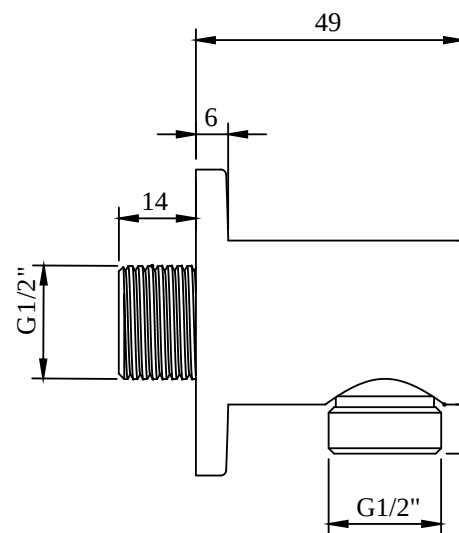

ACCESSORIES UNIVERSAL SHOWERS

TECHNICAL DRAWINGS

TVC000456000