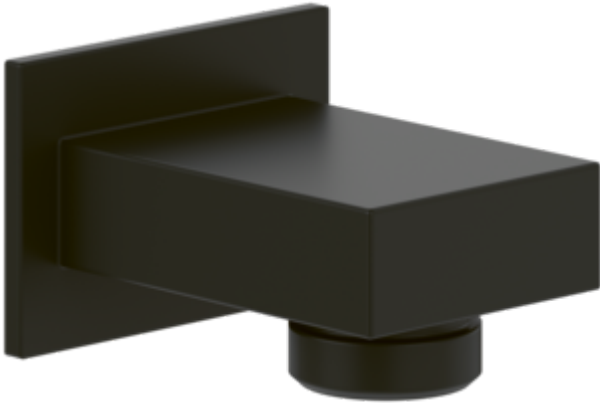

ACCESSORIES UNIVERSAL SHOWERS

PRODUCT INFORMATION

Article title	Villeroy & Boch Universal Showers Wall outlet for wall-mounted Angular, Chrome
Article number	TVC00045700061
Assembly / Assembly type	wall-mounted
Scope of delivery	1 x installation instructions
Length in mm	51
Width in mm	46
Height in mm	35
Collection	Universal Showers
Weight in kg	0.25
Material	Brass
Surface	glossy
Colour name	Chrome
EAN number	4051202465964
Model number	TVC000457000
Material	Brass
Volume	0,286
Swivel aerator	No
Thermostat	No
Cool Tap	No

COLOURS

Colour	Description	Article number	EAN
	Chrome	TVC00045700061	4051202465964

ACCESSORIES UNIVERSAL SHOWERS

TECHNICAL DRAWINGS

TVC000457000

ACCESSORIES UNIVERSAL SHOWERS

PRODUCT INFORMATION

Article title	Villeroy & Boch Universal Showers Wall outlet for wall-mounted Angular, Matt Black
Article number	TVC000457000K5
Assembly / Assembly type	wall-mounted
Scope of delivery	1 x installation instructions
Length in mm	51
Width in mm	46
Height in mm	35
Collection	Universal Showers
Weight in kg	0.25
Material	Brass
Surface	matt
Colour name	Matt Black
EAN number	4062373709344
Model number	TVC000457000
Material	Brass
Volume	0,286
Swivel aerator	No
Thermostat	No
Cool Tap	No

COLOURS

Colour	Description	Article number	EAN
	Matt Black	TVC000457000K5	4062373709344

ACCESSORIES UNIVERSAL SHOWERS

TECHNICAL DRAWINGS

TVC000457000

ACCESSORIES UNIVERSAL SHOWERS

PRODUCT INFORMATION

Article title	Villeroy & Boch Universal Showers Wall outlet for wall-mounted Angular, Brushed Nickel Matt
Article number	TVC00045700064
Assembly / Assembly type	wall-mounted
Scope of delivery	1 x installation instructions
Length in mm	51
Width in mm	46
Height in mm	35
Collection	Universal Showers
Weight in kg	0.25
Material	Brass
Surface	glossy
Colour name	Brushed Nickel Matt
EAN number	4062373709108
Model number	TVC000457000
Material	Brass
Volume	0,286
Swivel aerator	No
Thermostat	No
Cool Tap	No