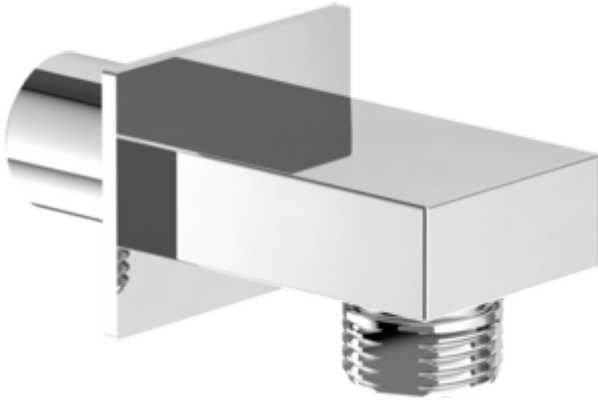

ACCESSORIES UNIVERSAL SHOWERS

PRODUCT INFORMATION

Article title	Villeroy & Boch Universal Showers Wall outlet for wall-mounted Angular, Chrome
Article number	TVC00045700061
Assembly / Assembly type	wall-mounted
Scope of delivery	1 x installation instructions
Length in mm	51
Width in mm	46
Height in mm	35
Collection	Universal Showers
Weight in kg	0.25
Material	Brass
Surface	glossy
Colour name	Chrome
EAN number	4051202465964
Model number	TVC000457000
Material	Brass
Volume	0,286
Swivel aerator	No
Thermostat	No
Cool Tap	No

COLOURS

Colour	Description	Article number	EAN
	Chrome	TVC00045700061	4051202465964

ACCESSORIES UNIVERSAL SHOWERS

TECHNICAL DRAWINGS

TVC000457000

ACCESSORIES UNIVERSAL SHOWERS

PRODUCT INFORMATION

Article title	Villeroy & Boch Universal Showers Wall outlet for wall-mounted Angular, Matt Black
Article number	TVC000457000K5
Assembly / Assembly type	wall-mounted
Scope of delivery	1 x installation instructions
Length in mm	51
Width in mm	46
Height in mm	35
Collection	Universal Showers
Weight in kg	0.25
Material	Brass
Surface	matt
Colour name	Matt Black
EAN number	4062373709344
Model number	TVC000457000
Material	Brass
Volume	0,286
Swivel aerator	No
Thermostat	No
Cool Tap	No

COLOURS

Colour	Description	Article number	EAN
	Matt Black	TVC000457000K5	4062373709344

ACCESSORIES UNIVERSAL SHOWERS

TECHNICAL DRAWINGS

TVC000457000

ACCESSORIES UNIVERSAL SHOWERS

PRODUCT INFORMATION

Article title	Villeroy & Boch Universal Showers Wall outlet for wall-mounted Angular, Brushed Nickel Matt
Article number	TVC00045700064
Assembly / Assembly type	wall-mounted
Scope of delivery	1 x installation instructions
Length in mm	51
Width in mm	46
Height in mm	35
Collection	Universal Showers
Weight in kg	0.25
Material	Brass
Surface	glossy
Colour name	Brushed Nickel Matt
EAN number	4062373709108
Model number	TVC000457000
Material	Brass
Volume	0,286
Swivel aerator	No
Thermostat	No
Cool Tap	No