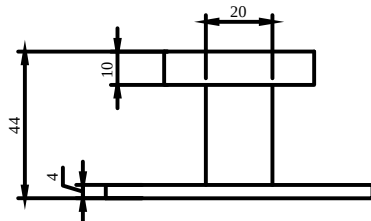

ACCESSORIES ELEMENTS - STRIKING

TECHNICAL DRAWINGS

TVA152012000

Elements - Striking TVA152012000	 Villeroy 174
V01 / 07.09.2021