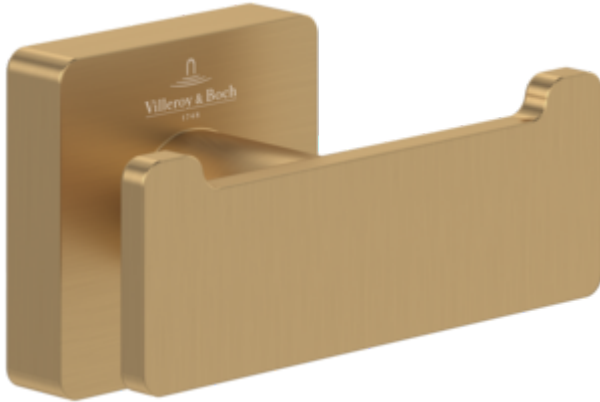

### PRODUCT INFORMATION

Article title	Villeroy & Boch Elements - Striking Double robe hook, 80 x 44 x 45 mm, Brushed Nickel Matt
Article number	TVA15201200064
Assembly / Assembly type	wall-mounted
Scope of delivery	1 x fastening , 1 x installation instructions
Length in mm	44
Width in mm	80
Height in mm	45
Collection	Elements - Striking
Weight in kg	0.213
Material	Brass
Surface	glossy
Colour name	Brushed Nickel Matt
EAN number	4051202980283
Model number	TVA152012000
Material	Brass
Volume	1,674
Swivel aerator	No
Thermostat	No
Cool Tap	No

### COLOURS

Colour	Description	Article number	EAN
	Brushed Nickel Matt	TVA15201200064	4051202980283

ACCESSORIES ELEMENTS - STRIKING

TECHNICAL DRAWINGS

TVA152012000

### PRODUCT INFORMATION

Article title	Villeroy & Boch Elements - Striking Double robe hook, 80 x 44 x 45 mm, Brushed Gold
Article number	TVA15201200076
Assembly / Assembly type	wall-mounted
Scope of delivery	1 x fastening , 1 x installation instructions
Length in mm	44
Width in mm	80
Height in mm	45
Collection	Elements - Striking
Weight in kg	0.213
Material	Brass
Surface	glossy
Colour name	Brushed Gold
EAN number	4051202980245
Model number	TVA152012000
Material	Brass
Volume	1,674
Swivel aerator	No
Thermostat	No
Cool Tap	No