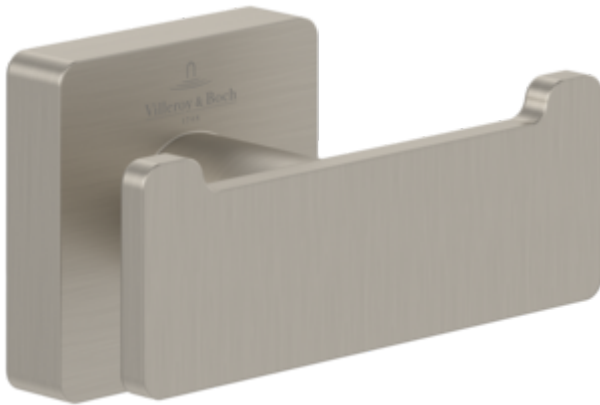

### PRODUCT INFORMATION

Article title	Villeroy & Boch Elements - Striking Towel hook, 45 x 44 x 45 mm, Brushed Gold
Article number	TVA15201100076
Assembly / Assembly type	wall-mounted
Scope of delivery	1 x towel holder , 1 x fastening 1 x installation instructions
Length in mm	44
Width in mm	45
Height in mm	45
Collection	Elements - Striking
Weight in kg	0.15
Material	Brass
Surface	glossy
Colour name	Brushed Gold
EAN number	4051202980313
Model number	TVA152011000
Material	Brass
Volume	0,359
Swivel aerator	No
Thermostat	No
Cool Tap	No

### PRODUCT INFORMATION

Article title	Villeroy & Boch Elements - Striking Double robe hook, 80 x 44 x 45 mm, Brushed Nickel Matt
Article number	TVA15201200064
Assembly / Assembly type	wall-mounted
Scope of delivery	1 x fastening , 1 x installation instructions
Length in mm	44
Width in mm	80
Height in mm	45
Collection	Elements - Striking
Weight in kg	0.213
Material	Brass
Surface	glossy
Colour name	Brushed Nickel Matt
EAN number	4051202980283
Model number	TVA152012000
Material	Brass
Volume	1,674
Swivel aerator	No
Thermostat	No
Cool Tap	No