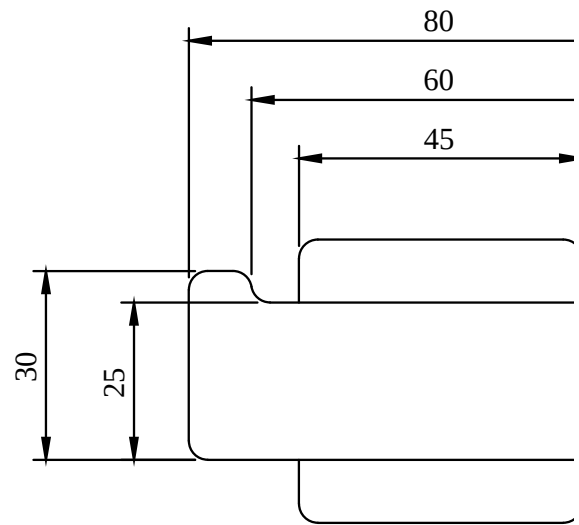

ACCESSORIES ELEMENTS - STRIKING

TECHNICAL DRAWINGS

TVA152012000