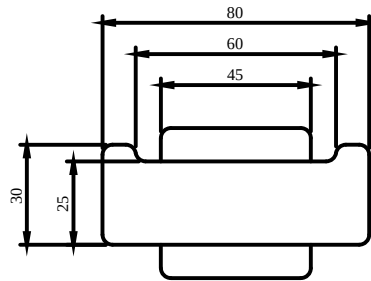

ACCESSORIES ELEMENTS - STRIKING

TECHNICAL DRAWINGS

TVA152012000

Elements - Striking TVA152012000	
V01 / 07.09.2021