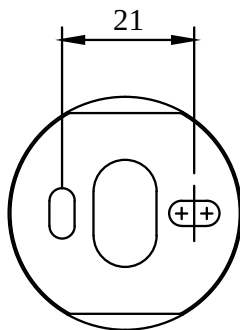

ACCESSORIES ELEMENTS - STRIKING

TECHNICAL DRAWINGS

TVA152012000