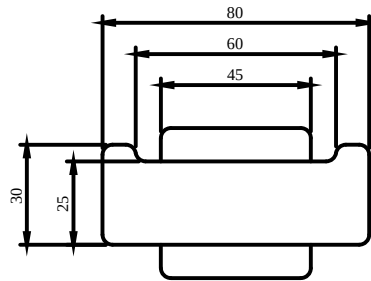

ACCESSORIES ELEMENTS - STRIKING

TECHNICAL DRAWINGS

TVA152012000

Elements - Striking TVA152012000	 Villeroy 174
V01 / 07.09.2021