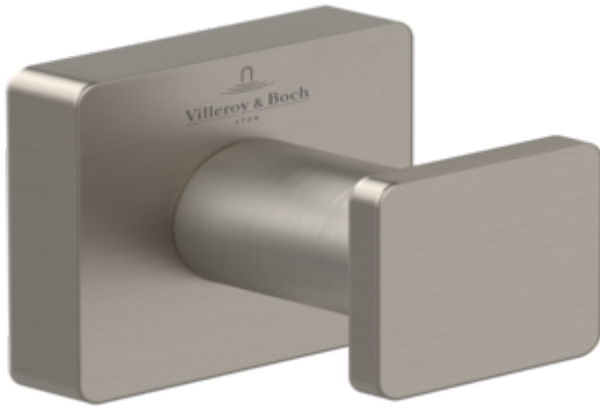

### PRODUCT INFORMATION

Article title	Villeroy & Boch Elements - Striking Towel hook, 45 x 44 x 45 mm, Chrome
Article number	TVA15201100061
Assembly / Assembly type	wall-mounted
Scope of delivery	1 x towel holder , 1 x fastening 1 x installation instructions
Length in mm	44
Width in mm	45
Height in mm	45
Collection	Elements - Striking
Weight in kg	0.15
Material	Brass
Surface	glossy
Colour name	Chrome
EAN number	4051202855185
Model number	TVA152011000
Material	Brass
Volume	0,359
Swivel aerator	No
Thermostat	No
Cool Tap	No

### PRODUCT INFORMATION

Article title	Villeroy & Boch Elements - Striking Double robe hook, 80 x 44 x 45 mm, Chrome
Article number	TVA15201200061
Assembly / Assembly type	wall-mounted
Scope of delivery	1 x fastening , 1 x installation instructions
Length in mm	44
Width in mm	80
Height in mm	45
Collection	Elements - Striking
Weight in kg	0.213
Material	Brass
Surface	glossy
Colour name	Chrome
EAN number	4051202855154
Model number	TVA152012000
Material	Brass
Volume	1,674
Swivel aerator	No
Thermostat	No
Cool Tap	No

## ACCESSORIES ELEMENTS - STRIKING

### PRODUCT INFORMATION

Article title	Villeroy & Boch Elements - Striking Towel hook, 45 x 44 x 45 mm, Brushed Nickel Matt
Article number	TVA15201100064
Assembly / Assembly type	wall-mounted
Scope of delivery	1 x towel holder , 1 x fastening 1 x installation instructions
Length in mm	44
Width in mm	45
Height in mm	45
Collection	Elements - Striking
Weight in kg	0.15
Material	Brass
Surface	glossy
Colour name	Brushed Nickel Matt
EAN number	4051202980351
Model number	TVA152011000
Material	Brass
Volume	0,359
Swivel aerator	No
Thermostat	No
Cool Tap	No