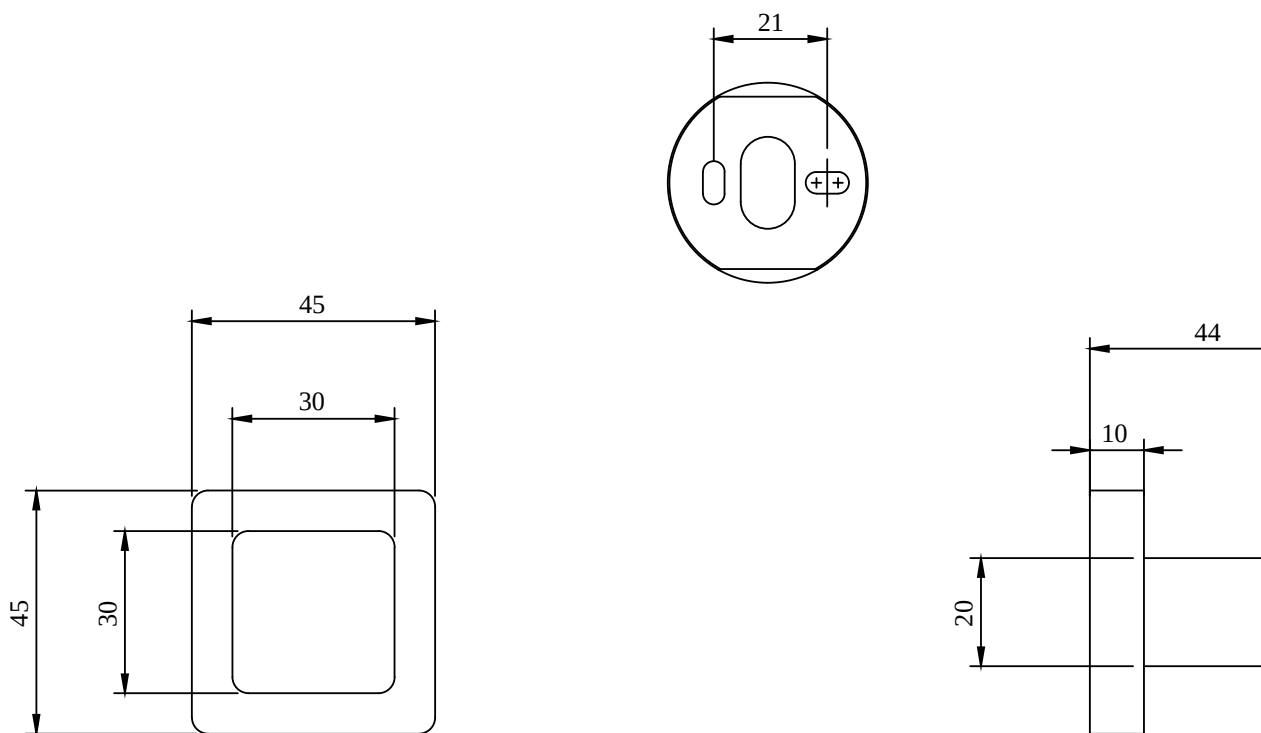

ACCESSORIES ELEMENTS - STRIKING

TECHNICAL DRAWINGS

TVA152011000