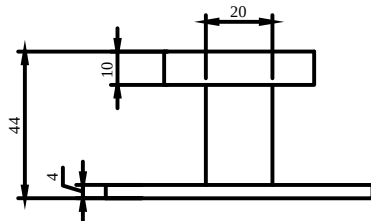

ACCESSORIES ELEMENTS - STRIKING

TECHNICAL DRAWINGS

TVA152012000

Elements - Striking TVA152012000	
V01 / 07.09.2021