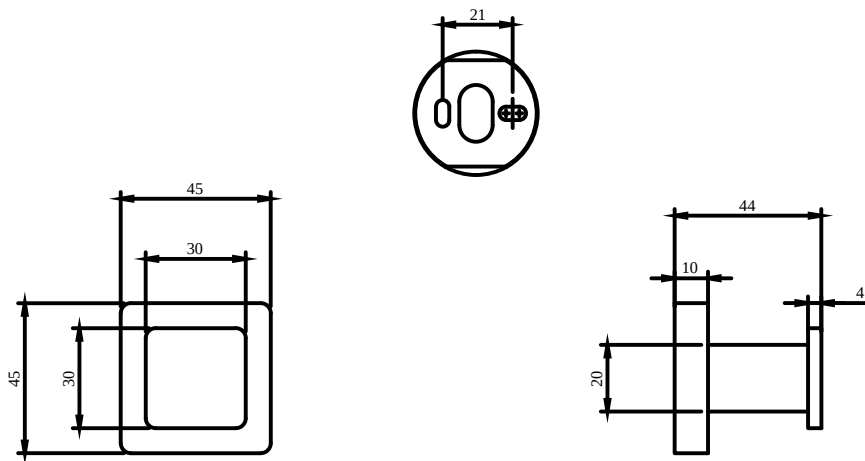

ACCESSORIES ELEMENTS - STRIKING

TECHNICAL DRAWINGS

TVA152011000

Elements - Striking TVA152011000	 Villeroy 174
V01 / 30.06.2021