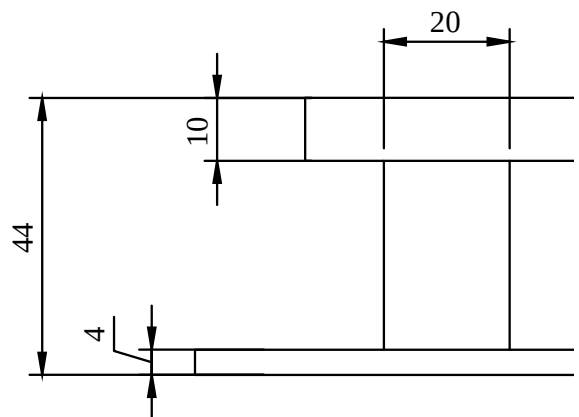

ACCESSORIES ELEMENTS - STRIKING

TECHNICAL DRAWINGS

TVA152012000