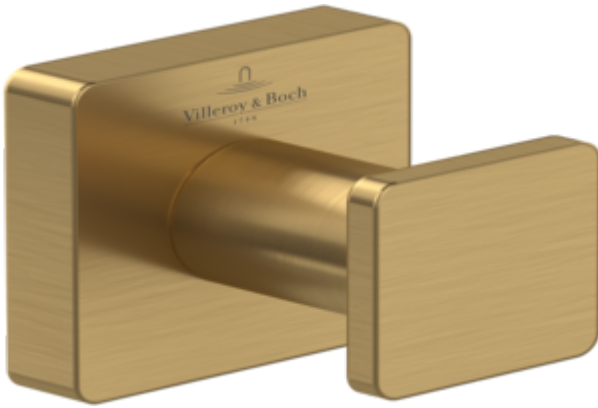

### PRODUCT INFORMATION

Article title	Villeroy & Boch Elements - Striking Double robe hook, 80 x 44 x 45 mm, Chrome
Article number	TVA15201200061
Assembly / Assembly type	wall-mounted
Scope of delivery	1 x fastening , 1 x installation instructions
Length in mm	44
Width in mm	80
Height in mm	45
Collection	Elements - Striking
Weight in kg	0.213
Material	Brass
Surface	glossy
Colour name	Chrome
EAN number	4051202855154
Model number	TVA152012000
Material	Brass
Volume	1,674
Swivel aerator	No
Thermostat	No
Cool Tap	No

### PRODUCT INFORMATION

Article title	Villeroy & Boch Elements - Striking Towel hook, 45 x 44 x 45 mm, Brushed Nickel Matt
Article number	TVA15201100064
Assembly / Assembly type	wall-mounted
Scope of delivery	1 x towel holder , 1 x fastening 1 x installation instructions
Length in mm	44
Width in mm	45
Height in mm	45
Collection	Elements - Striking
Weight in kg	0.15
Material	Brass
Surface	glossy
Colour name	Brushed Nickel Matt
EAN number	4051202980351
Model number	TVA152011000
Material	Brass
Volume	0,359
Swivel aerator	No
Thermostat	No
Cool Tap	No

## ACCESSORIES ELEMENTS - STRIKING

### PRODUCT INFORMATION

Article title	Villeroy & Boch Elements - Striking Towel hook, 45 x 44 x 45 mm, Brushed Gold
Article number	TVA15201100076
Assembly / Assembly type	wall-mounted
Scope of delivery	1 x towel holder , 1 x fastening 1 x installation instructions
Length in mm	44
Width in mm	45
Height in mm	45
Collection	Elements - Striking
Weight in kg	0.15
Material	Brass
Surface	glossy
Colour name	Brushed Gold
EAN number	4051202980313
Model number	TVA152011000
Material	Brass
Volume	0,359
Swivel aerator	No
Thermostat	No
Cool Tap	No