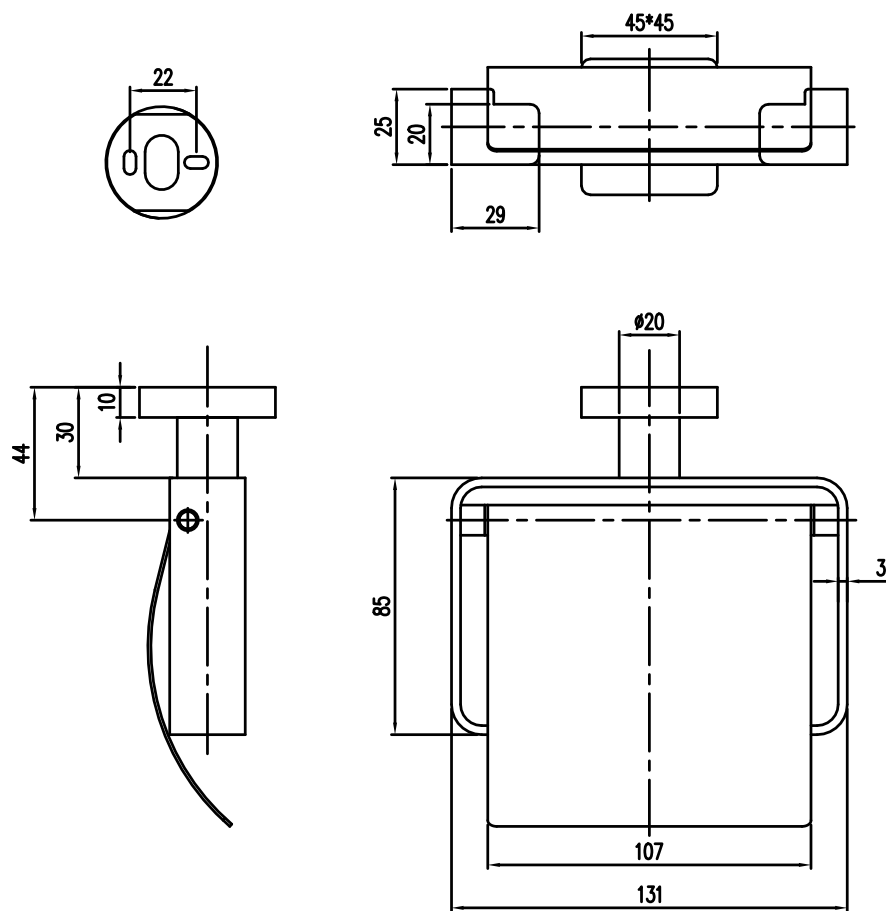

ACCESSORIES ELEMENTS - STRIKING

TECHNICAL DRAWINGS

TVA152013000

Elements Striking TVA152013000	 Villeroy & Boch 1748
V01 / 07.09.2022