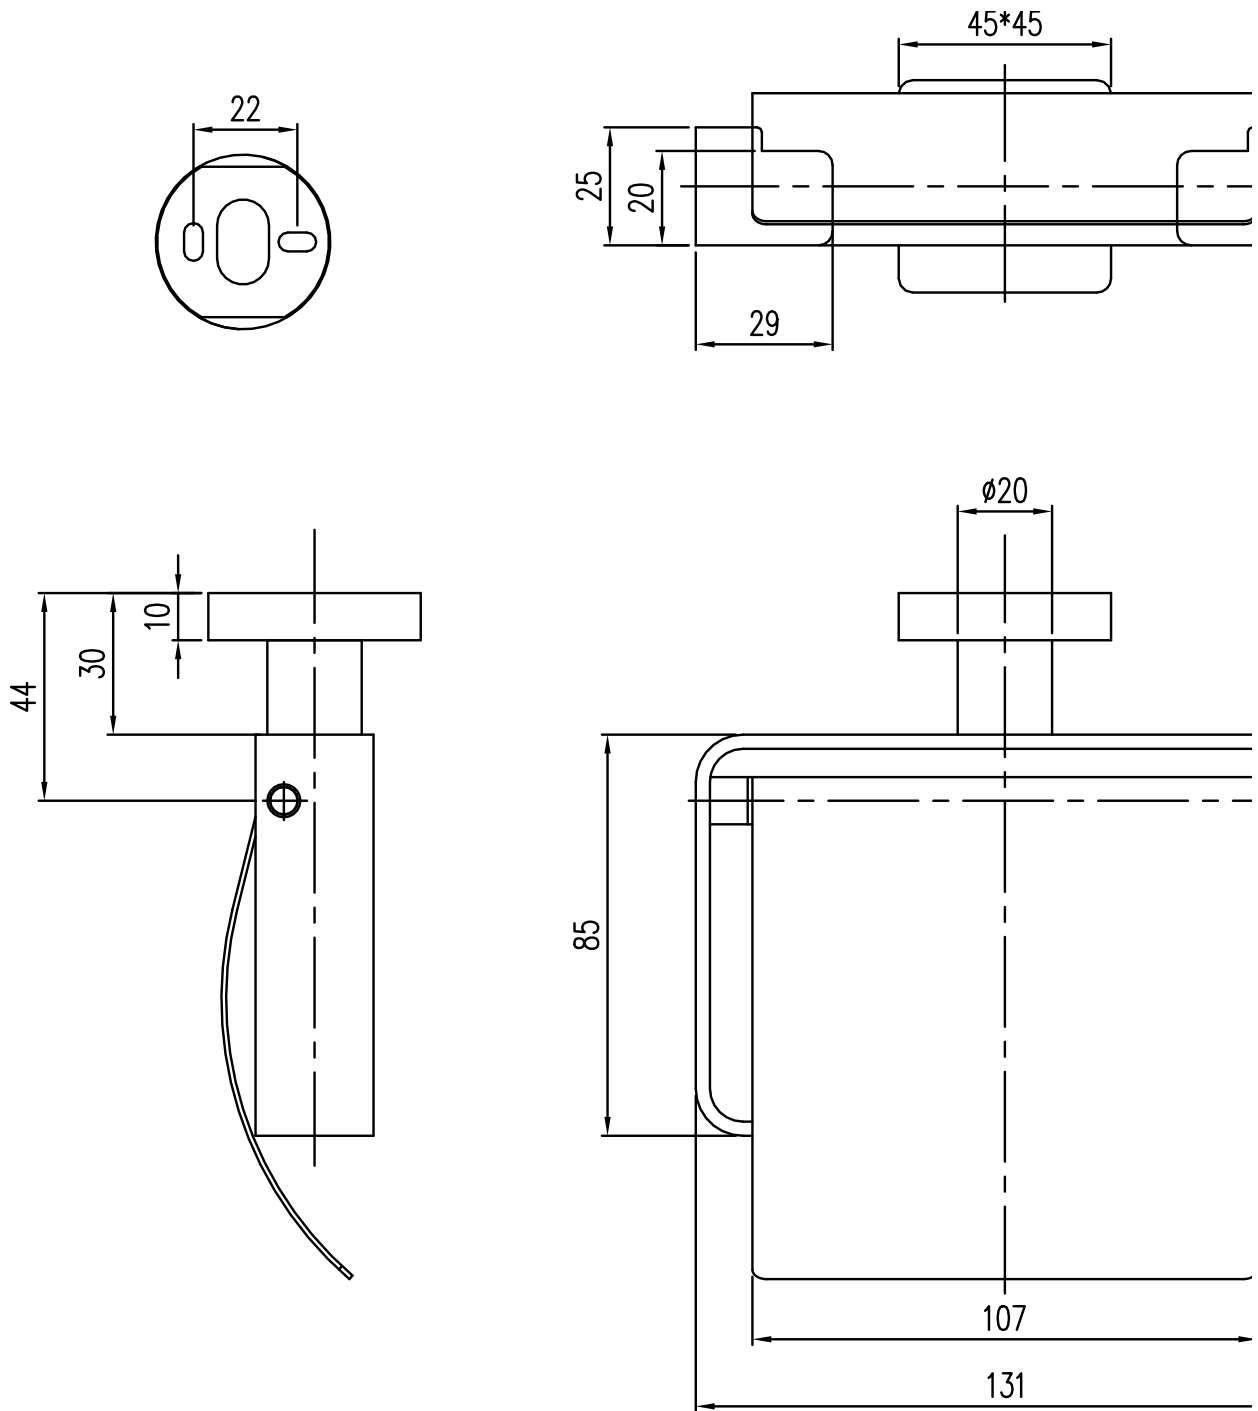

ACCESSORIES ELEMENTS - STRIKING

PRODUCT INFORMATION

Article title	Villeroy & Boch Elements - Striking Toilet roll holder with cover, 131 x 115 x 45 mm, Brushed Nickel Matt
Article number	TVA15201300064
Assembly / Assembly type	wall-mounted
Scope of delivery	1 x fastening , 1 x installation instructions
Length in mm	115
Width in mm	131
Height in mm	45
Collection	Elements - Striking
Weight in kg	0.512
Material	Brass
Surface	glossy
Colour name	Brushed Nickel Matt
EAN number	4051202980214
Model number	TVA152013000
Material	Brass
Volume	2,17
Swivel aerator	No
Thermostat	No
Cool Tap	No

Article title	Villeroy & Boch Elements - Striking Toilet roll holder with cover, 131 x 115 x 45 mm, Brushed Gold
Article number	TVA15201300076
Assembly / Assembly type	wall-mounted
Scope of delivery	1 x fastening , 1 x installation instructions
Length in mm	115
Width in mm	131
Height in mm	45
Collection	Elements - Striking
Weight in kg	0.512
Material	Brass
Surface	glossy
Colour name	Brushed Gold
EAN number	4051202980177
Model number	TVA152013000
Material	Brass
Volume	2,17
Swivel aerator	No
Thermostat	No
Cool Tap	No

COLOURS

Colour	Description	Article number	EAN
	Brushed Gold	TVA15201300076	4051202980177

ACCESSORIES ELEMENTS - STRIKING

TECHNICAL DRAWINGS

TVA152013000

ACCESSORIES ELEMENTS - STRIKING

PRODUCT INFORMATION

Article title	Villeroy & Boch Elements - Striking Toilet roll holder without cover, 135 x 93 x 45 mm, Brushed Nickel Matt
Article number	TVA15201400064
Assembly / Assembly type	wall-mounted
Scope of delivery	1 x fastening , 1 x installation instructions
Length in mm	93
Width in mm	135
Height in mm	45
Collection	Elements - Striking
Weight in kg	0.352
Material	Brass
Surface	glossy
Colour name	Brushed Nickel Matt
EAN number	4051202980146
Model number	TVA152014000
Material	Brass
Volume	0,866
Swivel aerator	No
Thermostat	No
Cool Tap	No