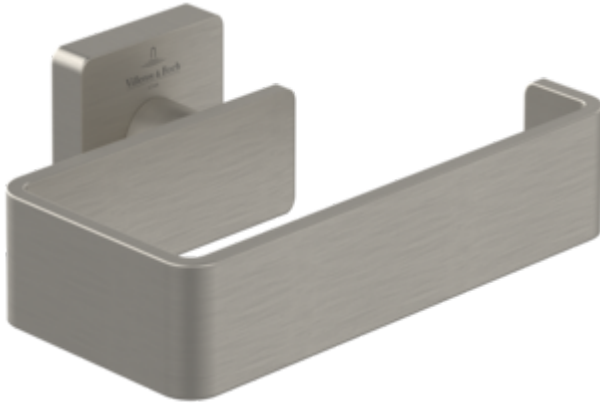

Article title	Villeroy & Boch Elements - Striking Toilet roll holder with cover, 131 x 115 x 45 mm, Brushed Gold
Article number	TVA15201300076
Assembly / Assembly type	wall-mounted
Scope of delivery	1 x fastening , 1 x installation instructions
Length in mm	115
Width in mm	131
Height in mm	45
Collection	Elements - Striking
Weight in kg	0.512
Material	Brass
Surface	glossy
Colour name	Brushed Gold
EAN number	4051202980177
Model number	TVA152013000
Material	Brass
Volume	2,17
Swivel aerator	No
Thermostat	No
Cool Tap	No

COLOURS

Colour	Description	Article number	EAN
	Brushed Gold	TVA15201300076	4051202980177

ACCESSORIES ELEMENTS - STRIKING

TECHNICAL DRAWINGS

TVA152013000

ACCESSORIES ELEMENTS - STRIKING

PRODUCT INFORMATION

Article title	Villeroy & Boch Elements - Striking Toilet roll holder without cover, 135 x 93 x 45 mm, Brushed Nickel Matt
Article number	TVA15201400064
Assembly / Assembly type	wall-mounted
Scope of delivery	1 x fastening , 1 x installation instructions
Length in mm	93
Width in mm	135
Height in mm	45
Collection	Elements - Striking
Weight in kg	0.352
Material	Brass
Surface	glossy
Colour name	Brushed Nickel Matt
EAN number	4051202980146
Model number	TVA152014000
Material	Brass
Volume	0,866
Swivel aerator	No
Thermostat	No
Cool Tap	No

COLOURS

Colour	Description	Article number	EAN
	Brushed Nickel Matt	TVA15201400064	4051202980146

ACCESSORIES ELEMENTS - STRIKING

TECHNICAL DRAWINGS

TVA152014000

ACCESSORIES ELEMENTS - STRIKING

PRODUCT INFORMATION