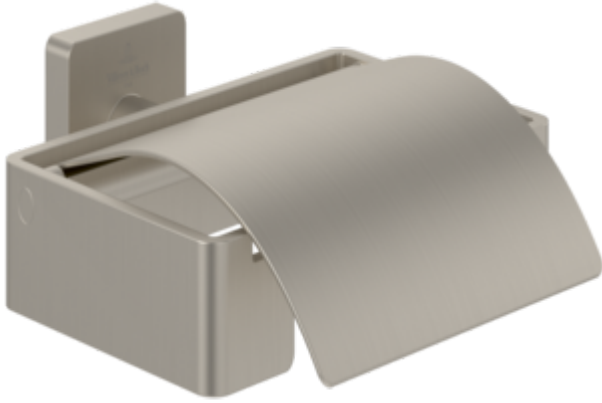

ACCESSORIES ELEMENTS - STRIKING

PRODUCT INFORMATION

Article title	Villeroy & Boch Elements - Striking Toilet roll holder without cover, 135 x 93 x 45 mm, Chrome
Article number	TVA15201400061
Assembly / Assembly type	wall-mounted
Scope of delivery	1 x fastening , 1 x installation instructions
Length in mm	93
Width in mm	135
Height in mm	45
Collection	Elements - Striking
Weight in kg	0.352
Material	Brass
Surface	glossy
Colour name	Chrome
EAN number	4051202855147
Model number	TVA152014000
Material	Brass
Volume	0,866
Swivel aerator	No
Thermostat	No
Cool Tap	No

ACCESSORIES ELEMENTS - STRIKING

PRODUCT INFORMATION

Article title	Villeroy & Boch Elements - Striking Toilet roll holder with cover, 131 x 115 x 45 mm, Matt Black
Article number	TVA152013000K5
Assembly / Assembly type	wall-mounted
Scope of delivery	1 x fastening , 1 x installation instructions
Length in mm	115
Width in mm	131
Height in mm	45
Collection	Elements - Striking
Weight in kg	0.512
Material	Brass
Surface	matt
Colour name	Matt Black
EAN number	4051202980160
Model number	TVA152013000
Material	Brass
Volume	2,17
Swivel aerator	No
Thermostat	No
Cool Tap	No

ACCESSORIES ELEMENTS - STRIKING

PRODUCT INFORMATION

Article title	Villeroy & Boch Elements - Striking Toilet roll holder with cover, 131 x 115 x 45 mm, Brushed Nickel Matt
Article number	TVA15201300064
Assembly / Assembly type	wall-mounted
Scope of delivery	1 x fastening , 1 x installation instructions
Length in mm	115
Width in mm	131
Height in mm	45
Collection	Elements - Striking
Weight in kg	0.512
Material	Brass
Surface	glossy
Colour name	Brushed Nickel Matt
EAN number	4051202980214
Model number	TVA152013000
Material	Brass
Volume	2,17
Swivel aerator	No
Thermostat	No
Cool Tap	No