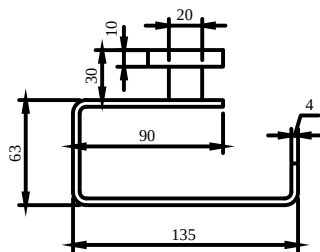

ACCESSORIES ELEMENTS - STRIKING

TECHNICAL DRAWINGS

TVA152014000

Elements - Striking TVA152014000	 Villeroy 174
V01 / 30.06.2021