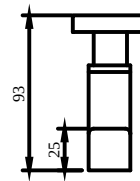

ACCESSORIES ELEMENTS - STRIKING

TECHNICAL DRAWINGS

TVA152014000

Elements - Striking TVA152014000	 Villeroy 174
V01 / 30.06.2021