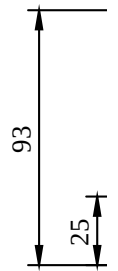

ACCESSORIES ELEMENTS - STRIKING

TECHNICAL DRAWINGS

TVA152014000