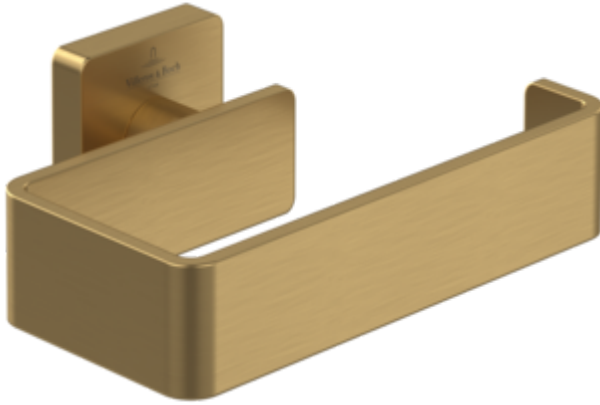

COLOURS

Colour	Description	Article number	EAN
	Brushed Gold	TVA15201300076	4051202980177

ACCESSORIES ELEMENTS - STRIKING

TECHNICAL DRAWINGS

TVA152013000

ACCESSORIES ELEMENTS - STRIKING

PRODUCT INFORMATION

Article title	Villeroy & Boch Elements - Striking Toilet roll holder without cover, 135 x 93 x 45 mm, Brushed Nickel Matt
Article number	TVA15201400064
Assembly / Assembly type	wall-mounted
Scope of delivery	1 x fastening , 1 x installation instructions
Length in mm	93
Width in mm	135
Height in mm	45
Collection	Elements - Striking
Weight in kg	0.352
Material	Brass
Surface	glossy
Colour name	Brushed Nickel Matt
EAN number	4051202980146
Model number	TVA152014000
Material	Brass
Volume	0,866
Swivel aerator	No
Thermostat	No
Cool Tap	No

COLOURS

Colour	Description	Article number	EAN
	Brushed Nickel Matt	TVA15201400064	4051202980146

ACCESSORIES ELEMENTS - STRIKING

TECHNICAL DRAWINGS

TVA152014000

ACCESSORIES ELEMENTS - STRIKING

PRODUCT INFORMATION

Article title	Villeroy & Boch Elements - Striking Toilet roll holder without cover, 135 x 93 x 45 mm, Brushed Gold
Article number	TVA15201400076
Assembly / Assembly type	wall-mounted
Scope of delivery	1 x fastening , 1 x installation instructions
Length in mm	93
Width in mm	135
Height in mm	45
Collection	Elements - Striking
Weight in kg	0.352
Material	Brass
Surface	glossy
Colour name	Brushed Gold
EAN number	4051202980108
Model number	TVA152014000
Material	Brass
Volume	0,866
Swivel aerator	No
Thermostat	No
Cool Tap	No