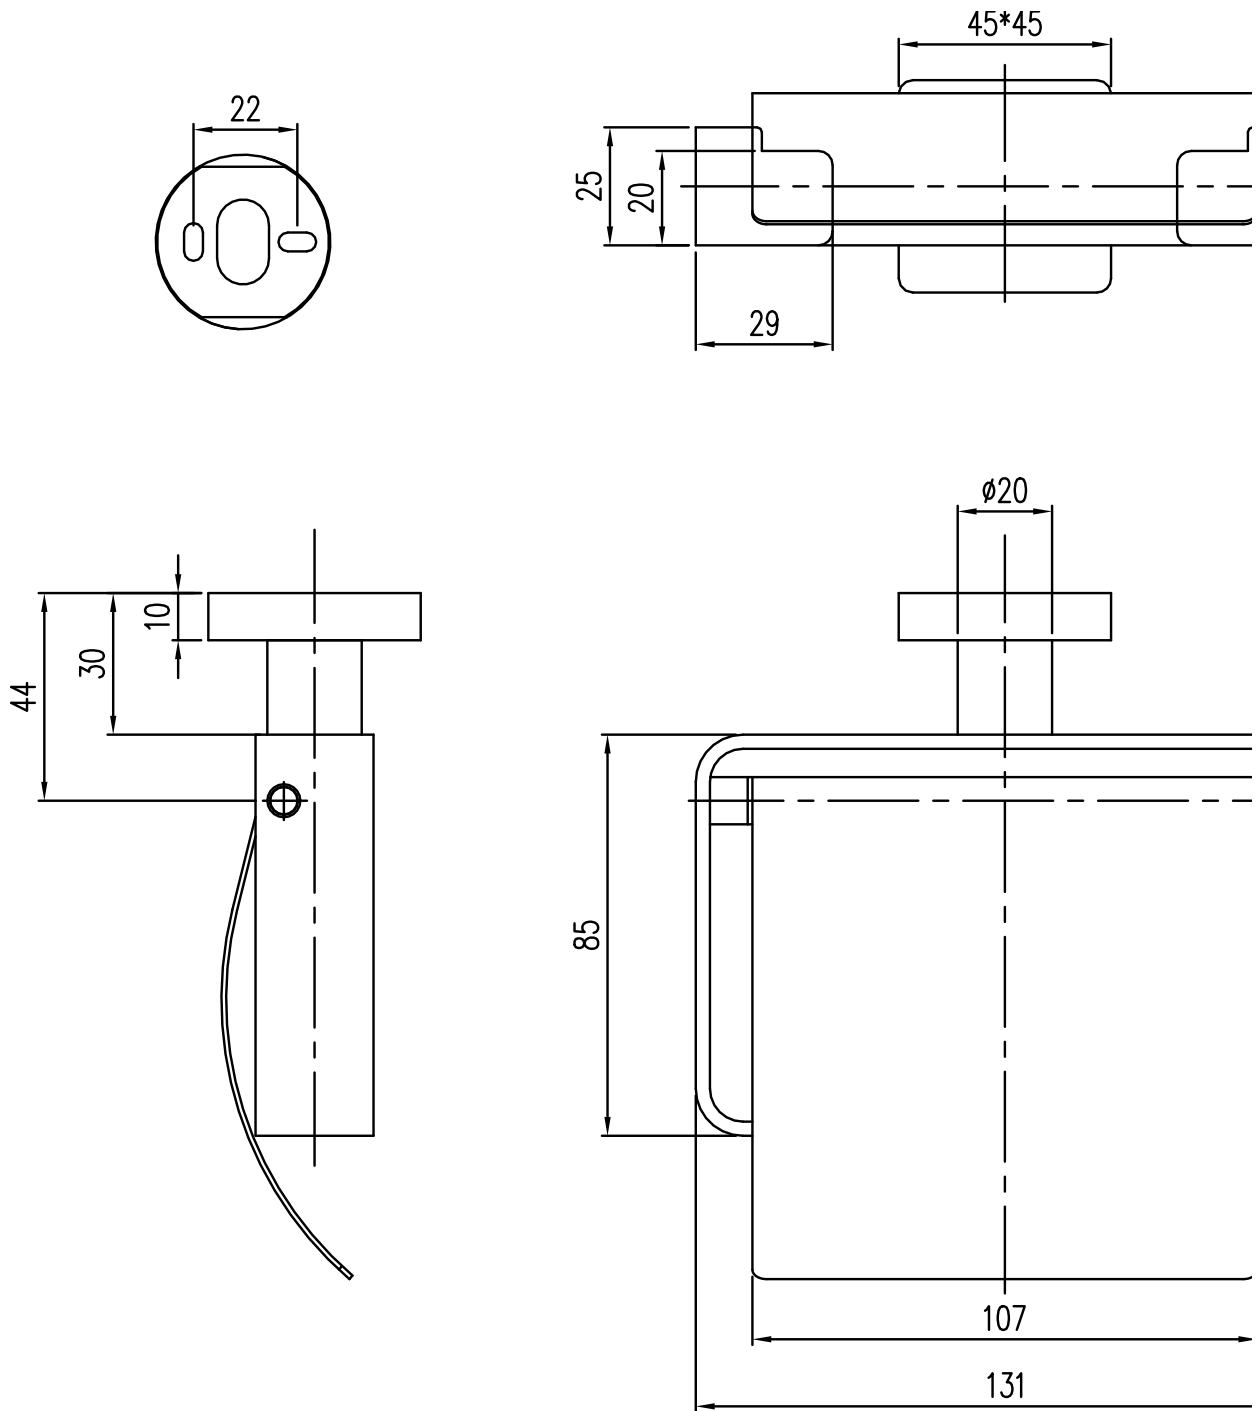

ACCESSORIES ELEMENTS - STRIKING

TECHNICAL DRAWINGS

TVA152013000