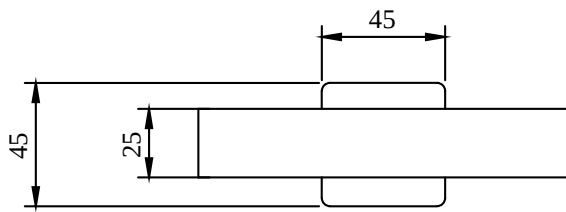

ACCESSORIES ELEMENTS - STRIKING

TECHNICAL DRAWINGS

TVA152014000