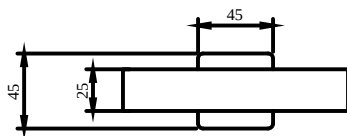

ACCESSORIES ELEMENTS - STRIKING

TECHNICAL DRAWINGS

TVA152014000

Elements - Striking TVA152014000	 Villeroy 174
V01 / 30.06.2021