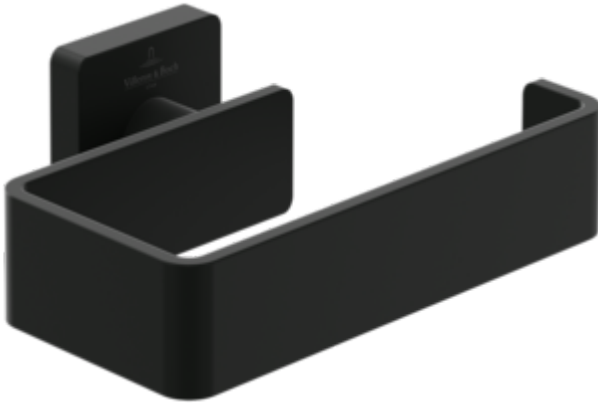

ACCESSORIES ELEMENTS - STRIKING

PRODUCT INFORMATION

Article title	Villeroy & Boch Elements - Striking Toilet roll holder without cover, 135 x 93 x 45 mm, Chrome
Article number	TVA15201400061
Assembly / Assembly type	wall-mounted
Scope of delivery	1 x fastening , 1 x installation instructions
Length in mm	93
Width in mm	135
Height in mm	45
Collection	Elements - Striking
Weight in kg	0.352
Material	Brass
Surface	glossy
Colour name	Chrome
EAN number	4051202855147
Model number	TVA152014000
Material	Brass
Volume	0,866
Swivel aerator	No
Thermostat	No
Cool Tap	No

COLOURS

Colour	Description	Article number	EAN
	Chrome	TVA15201400061	4051202855147

ACCESSORIES ELEMENTS - STRIKING

TECHNICAL DRAWINGS

TVA152014000

Elements - Striking TVA152014000	 Villeroy 174
V01 / 30.06.2021	

ACCESSORIES ELEMENTS - STRIKING

PRODUCT INFORMATION

Article title	Villeroy & Boch Elements - Striking Toilet roll holder without cover, 135 x 93 x 45 mm, Matt Black
Article number	TVA152014000K5
Assembly / Assembly type	wall-mounted
Scope of delivery	1 x fastening , 1 x installation instructions
Length in mm	93
Width in mm	135
Height in mm	45
Collection	Elements - Striking
Weight in kg	0.352
Material	Brass
Surface	matt
Colour name	Matt Black
EAN number	4051202980092
Model number	TVA152014000
Material	Brass
Volume	0,866
Swivel aerator	No
Thermostat	No
Cool Tap	No

ACCESSORIES ELEMENTS - STRIKING

PRODUCT INFORMATION

Article title	Villeroy & Boch Elements - Striking Toilet roll holder with cover, 131 x 115 x 45 mm, Chrome
Article number	TVA15201300061
Assembly / Assembly type	wall-mounted
Scope of delivery	1 x fastening , 1 x installation instructions
Length in mm	115
Width in mm	131
Height in mm	45
Collection	Elements - Striking
Weight in kg	0.512
Material	Brass
Surface	glossy
Colour name	Chrome
EAN number	4051202855130
Model number	TVA152013000
Material	Brass
Volume	2,17
Swivel aerator	No
Thermostat	No
Cool Tap	No