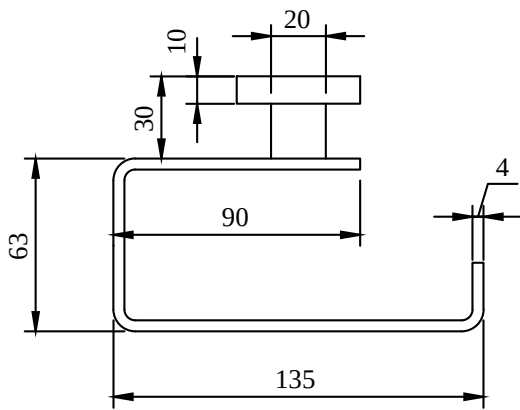

ACCESSORIES ELEMENTS - STRIKING

TECHNICAL DRAWINGS

TVA152014000