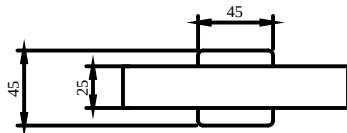

ACCESSORIES ELEMENTS - STRIKING

TECHNICAL DRAWINGS

TVA152014000

Elements - Striking TVA152014000	 Villeroy 174
V01 / 30.06.2021