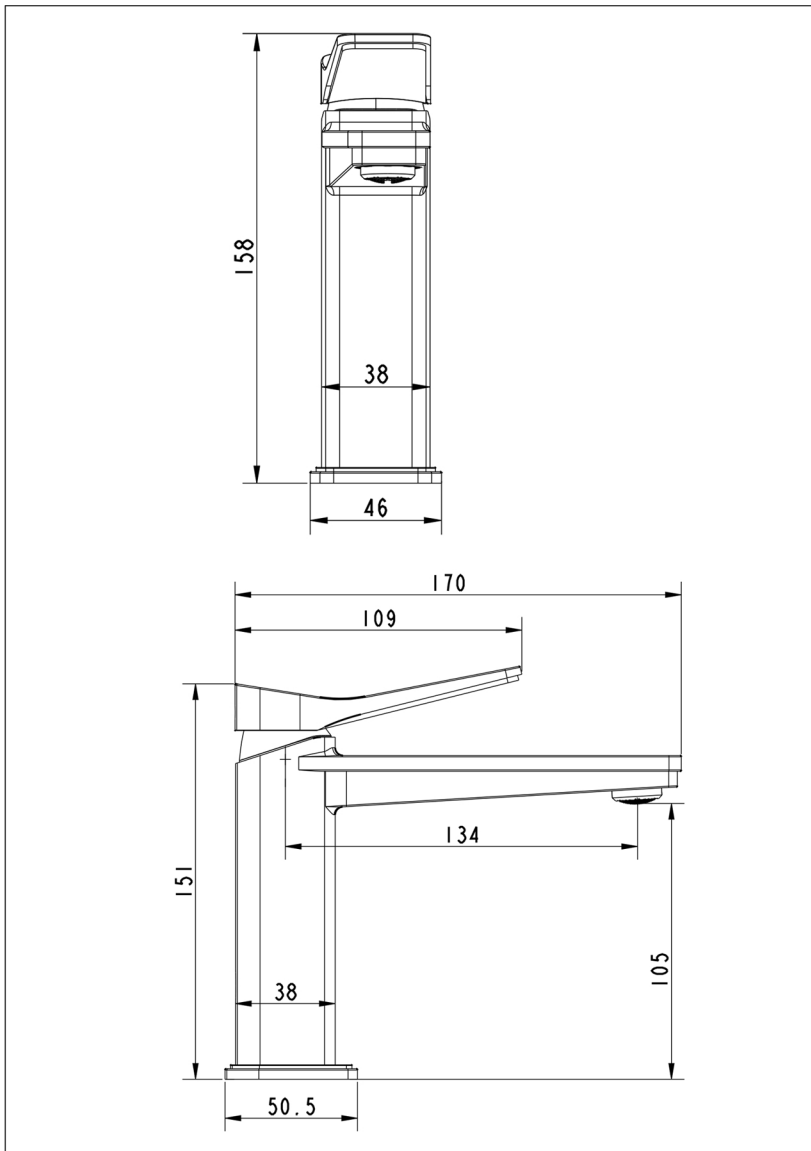

Technical Data Sheet

Product range: HIX

Product code: 32001, 33001BBR, 38001MB, 37001BBL

Finishes Available: Matt Black, Brushed Brass, Brushed Black, Chrome

Min Pressure:

HPI

Approvals:

WRAS

Connections:

G1/2"

Warranty:

15 Years (5 on cartridges)

Flow Rate

0.2Bar: 2.6 L/min

0.5 Bar: 4.08 L/min

1 Bar: 5.8 L/min