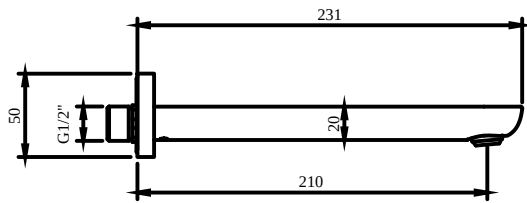

BATH & SHOWER MIXER O.NOVO

TECHNICAL DRAWINGS

TVT104505000

O.Novo TVT104505000	 Villeroy 174
V01 / 07.09.2021