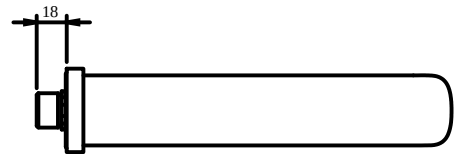

BATH & SHOWER MIXER O.NOVO

TECHNICAL DRAWINGS

TVT104505000

O.Novo TVT104505000	 Villeroy 174
V01 / 07.09.2021