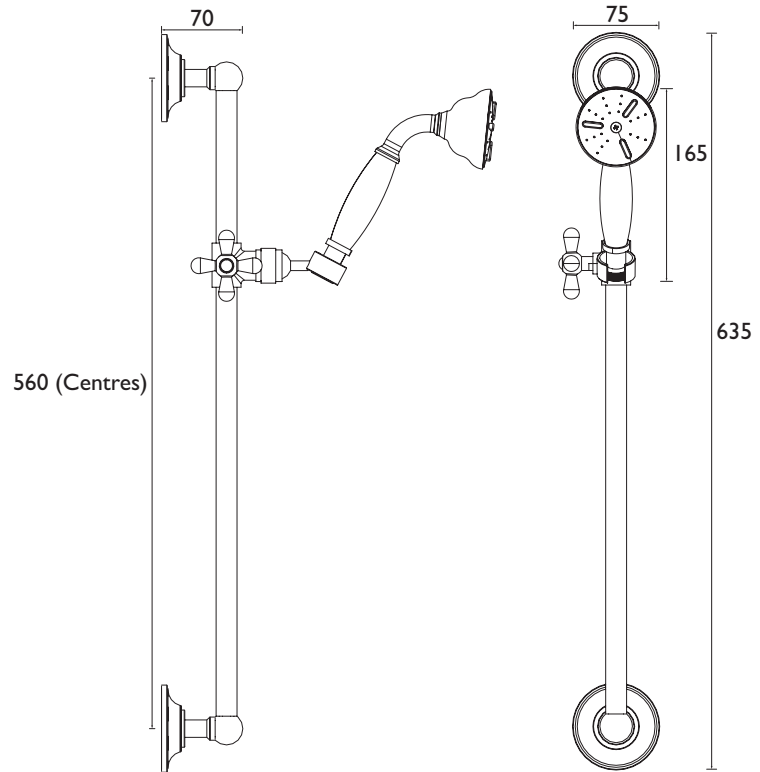

Features:

- Single Mode Handset
- Available in a selection of finishes
- Brass Construction
- 5 Year Guarantee
- Easy to clean handset

Product Certifications:

Additional Information:

Specification

Main Construction Material:	Brass
Adjustable Brackets:	No
Shower Head Type:	Deluxe Handset
Maximum Hot Water Supply Temperature °C:	65
Maximum Static Pressure (Bar):	10
Plumbing System Suitability:	All - Ideally Balanced
Working Pressure Range:	Min. 0.2 Bar; Max. 5.0 Bar
Isolation Valve Included:	No
Riser Length:	635mm
Rub Clean Handset:	Yes
Mounting Type:	Wall Mounted
Inlet Connection:	G 1/2"

Dimensions (measurements in mm)

Flow Rates (l/min)

System Pressure (bar)	0.2	0.5	1	2	3	5
Through Handset (mixed)		8.9	12.9	12.8	12.9	12.7