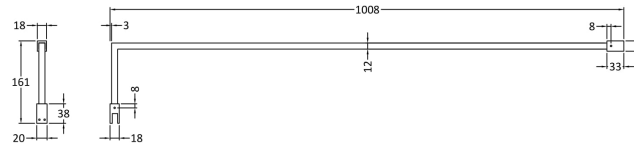

Sales Code: FIX024

Description: Wetroom Screen Support Arm Black

Product Dimensions

Height (mm):	15
Width (mm):	150
Depth (mm):	1000
Nett Weight (kg):	0.67

Packaging Dimensions

Height (mm):	35
Width (mm):	160
Length (mm):	1020
Gross Weight (kg):	0.7

Packaging Data

Box Colour:	Brown Cardboard Box
Box Qty:	0
Label Size:	0 x 0
Label Colour:	White Label
Label Qty:	0

Outer Box Dimensions (If Applicable)

Height (mm):	
Width (mm):	
Depth (mm):	
Length (mm):	
Gross Weight (kg):	
Barcode:	5056211847342

Product Details

Country of Origin:	China
Fitting Instruction:	Yes
CE & UKCA:	N/A
Profile Material:	Stainless Steel
Profile Finish:	Matt Black
Adjustments (mm):	N/A
Entry Width (mm):	N/A
Swing In Dim (mm):	N/A
Swing Out Dim (mm):	N/A
Radius (mm):	Not Applicable
Glass Thickness (mm):	
Easy Fit:	Not Applicable
Easy Clean:	Not Applicable
Handle Style:	Not Applicable
Handle Material:	Not Applicable
Enclosure Design:	Not Applicable
Wheel Type:	Not Applicable
Support Bar Included:	
Extras:	None