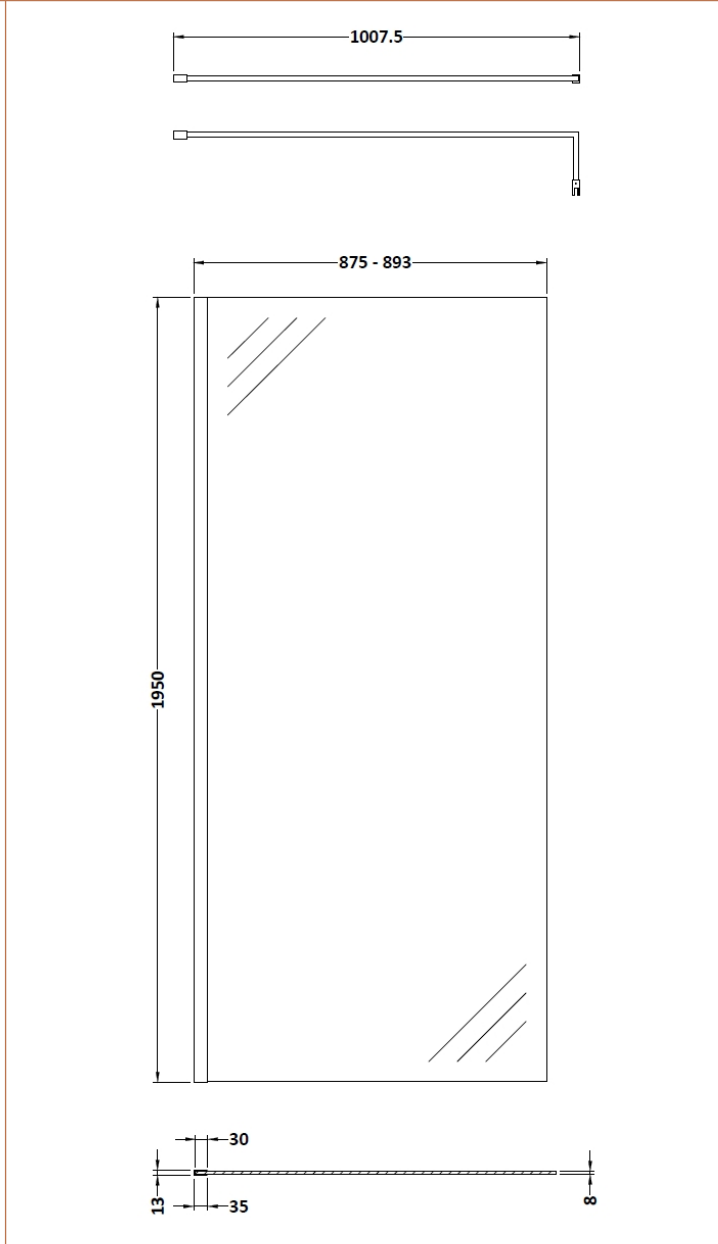

### Product Dimensions

Height (mm):	1950
Width (mm):	700
Depth (mm):	14
Nett Weight (kg):	29.44

### Packaging Dimensions

Height (mm):	65
Width (mm):	730
Length (mm):	2010
Gross Weight (kg):	29.44

**Outer Box Dimensions (If Applicable)**

Height (mm):	
Width (mm):	
Depth (mm):	
Length (mm):	
Gross Weight (kg):	
Barcode:	5055369007448

**Product Details**

Country of Origin:	China
Fitting Instruction:	Yes
CE & UKCA:	Yes
Profile Material:	Aluminium
Profile Finish:	Polished Chrome
Adjustments (mm):	775mm-793mm
Entry Width (mm):	N/A
Swing In Dim (mm):	N/A
Swing Out Dim (mm):	N/A
Radius (mm):	Not Applicable
Glass Thickness (mm):	8
Easy Fit:	No
Easy Clean:	Yes
Handle Style:	Not Applicable
Handle Material:	Not Applicable
Enclosure Design:	Frameless
Wheel Type:	Not Applicable
Support Bar Included:	Support Bar Included
Extras:	None

### Product Dimensions

Height (mm):	1950
Width (mm):	900
Depth (mm):	14
Nett Weight (kg):	38.24