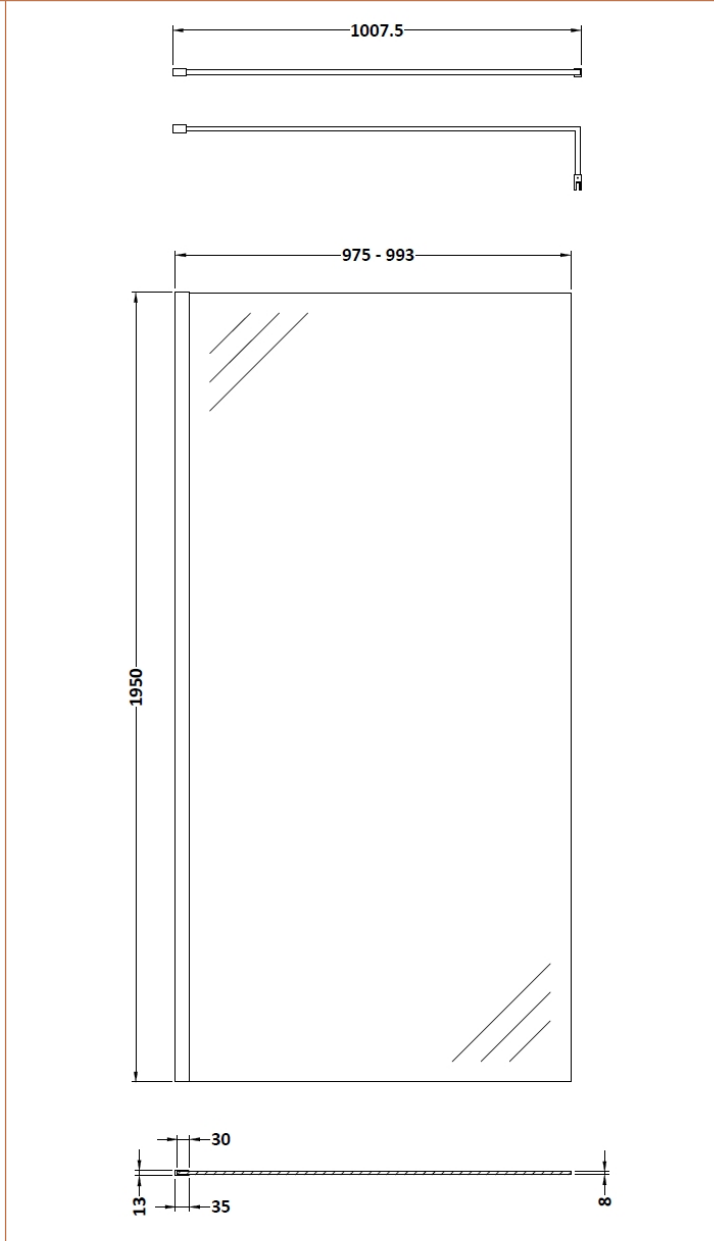

### Product Dimensions

Height (mm):	1950
Width (mm):	900
Depth (mm):	14
Nett Weight (kg):	38.24

### Outer Box Dimensions (If Applicable)

Height (mm):	
Width (mm):	
Depth (mm):	
Length (mm):	
Gross Weight (kg):	
Barcode:	5055369007455

### Product Dimensions

Height (mm):	1950
Width (mm):	1000
Depth (mm):	14
Nett Weight (kg):	42.4

### Packaging Dimensions

Height (mm):	65
Width (mm):	1085
Length (mm):	2010
Gross Weight (kg):	42.4