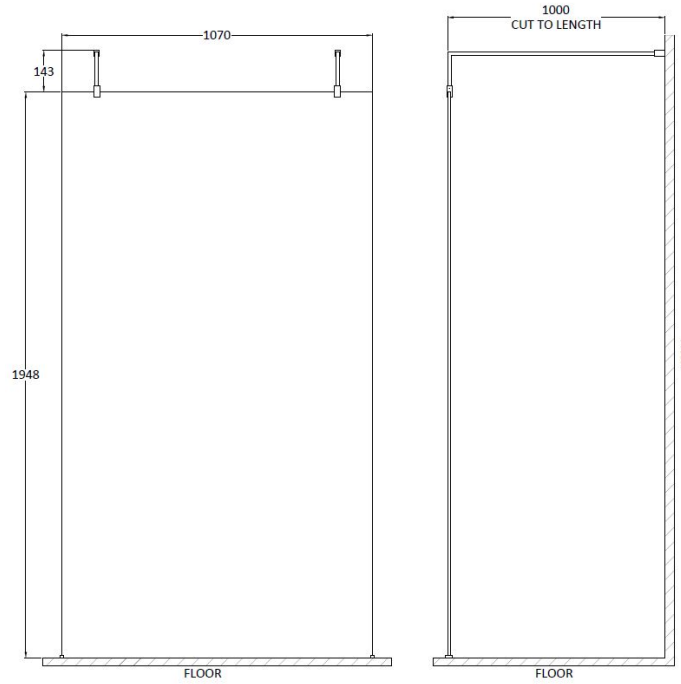

Sales Code: BGP AF11

Description: 1100 Wetroom Screen With Arms And H Feet

Packaging Details

Barcode: 5056211855637