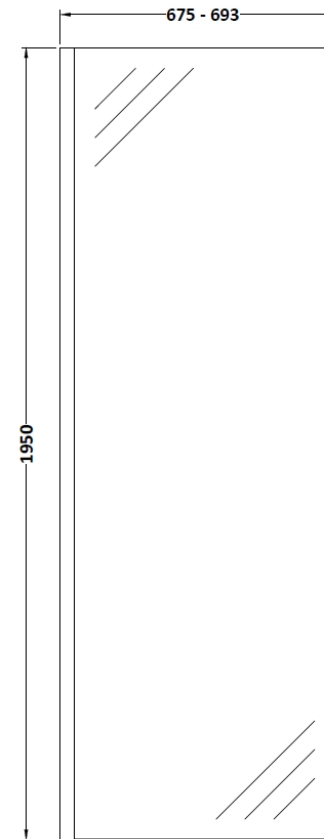

### Product Dimensions

Height (mm):	1950
Width (mm):	700
Depth (mm):	14
Nett Weight (kg):	29.44

### Packaging Dimensions

Height (mm):	65
Width (mm):	730
Length (mm):	2010
Gross Weight (kg):	29.44

### Outer Box Dimensions (If Applicable)

Height (mm):	
Width (mm):	
Depth (mm):	
Length (mm):	
Gross Weight (kg):	
Barcode:	5055369007424

### Packaging Dimensions

Height (mm):	65
Width (mm):	930
Length (mm):	2010
Gross Weight (kg):	38.24