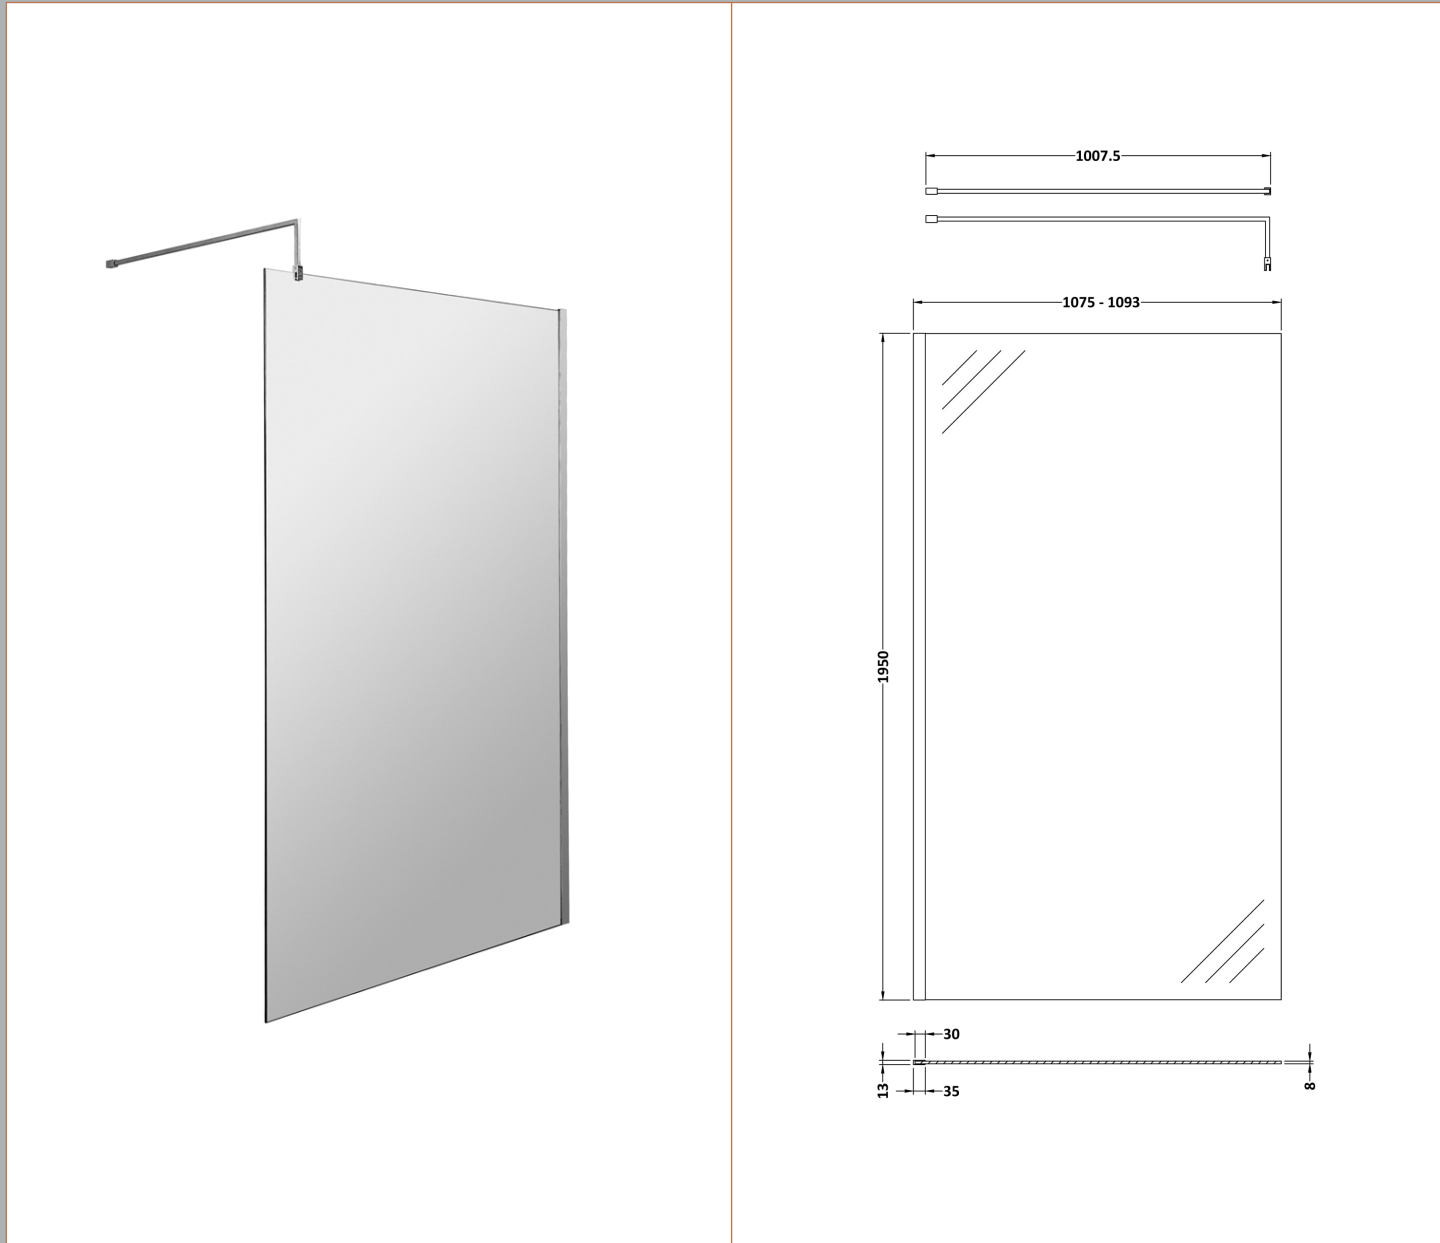

Sales Code: WRSB1100

Description: 1100X1950 Wetroom Screen Inc Support Bar

Product Dimensions

Height (mm):	1950
Width (mm):	1100
Depth (mm):	14
Nett Weight (kg):	48.8

Packaging Dimensions

Height (mm):	65
Width (mm):	1150
Length (mm):	2010
Gross Weight (kg):	48.8

Packaging Data

Box Colour:	Brown Cardboard Box - Printed
Box Qty:	0
Label Size:	0 x 0
Label Colour:	Not Applicable
Label Qty:	0

Outer Box Dimensions (If Applicable)

Height (mm):	
Width (mm):	
Depth (mm):	
Length (mm):	
Gross Weight (kg):	
Barcode:	5055275871157

Product Details

Country of Origin:	China
Fitting Instruction:	Yes
CE & UKCA:	Yes
Profile Material:	Aluminium
Profile Finish:	Polished Chrome
Adjustments (mm):	1075mm-1093mm
Entry Width (mm):	N/A
Swing In Dim (mm):	N/A
Swing Out Dim (mm):	N/A
Radius (mm):	Not Applicable
Glass Thickness (mm):	8
Easy Fit:	No
Easy Clean:	Yes
Handle Style:	Not Applicable
Handle Material:	Not Applicable
Enclosure Design:	Frameless
Wheel Type:	Not Applicable
Support Bar Included:	Support Bar Included
Extras:	None