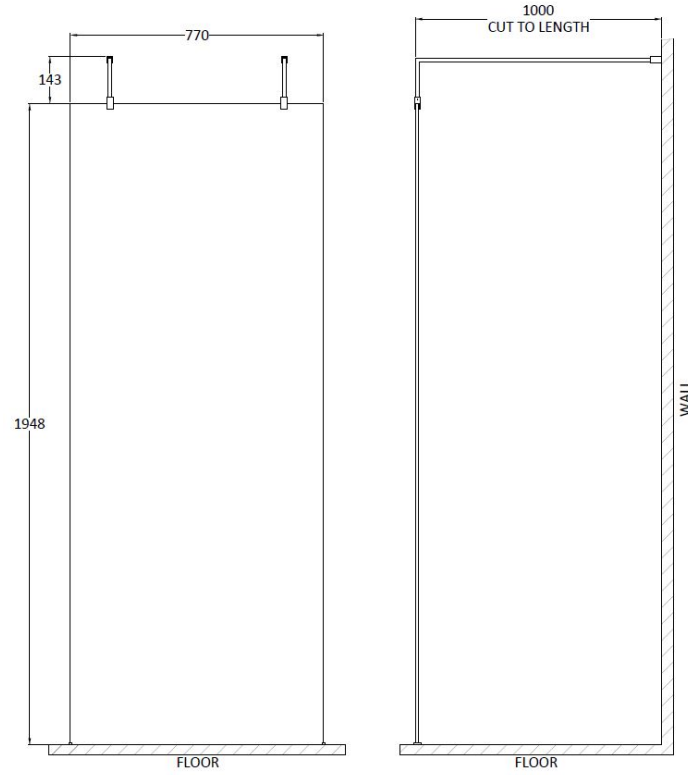

Sales Code: BGPAF080

Description: 800 Wetroom Screen With Arms And H Feet

Packaging Details

Barcode: 5056211851981