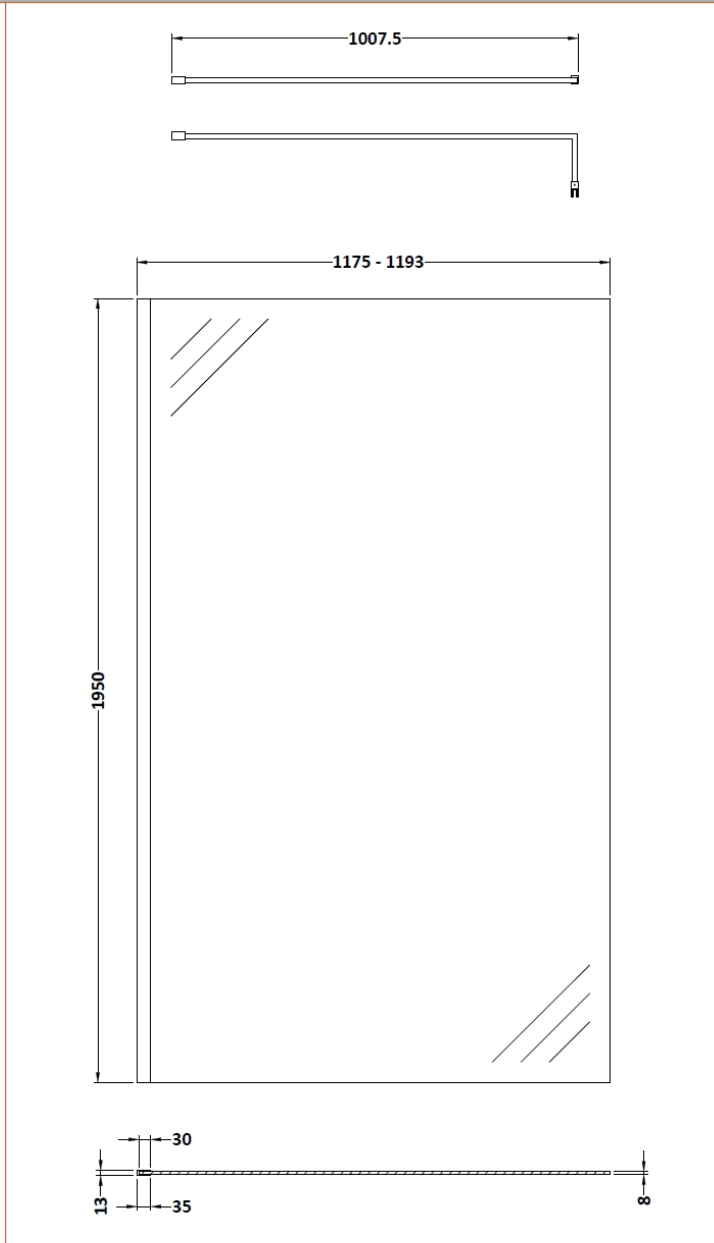

Sales Code: WRSB1200

Description: Wetroom Screen 1200 X1950mm

Product Dimensions

Height (mm):	1950
Width (mm):	1200
Depth (mm):	14
Nett Weight (kg):	50.4

Packaging Dimensions

Height (mm):	65
Width (mm):	1250
Length (mm):	2010
Gross Weight (kg):	50.4

Packaging Data

Box Colour:	Brown Cardboard Box - Printed
Box Qty:	0
Label Size:	0 x 0
Label Colour:	Not Applicable
Label Qty:	0

Outer Box Dimensions (If Applicable)

Height (mm):	
Width (mm):	
Depth (mm):	
Length (mm):	
Gross Weight (kg):	
Barcode:	5055369007479

Product Details

Country of Origin:	China
Fitting Instruction:	Yes
CE & UKCA:	Yes
Profile Material:	Aluminium
Profile Finish:	Polished Chrome
Adjustments (mm):	1175mm-1193mm
Entry Width (mm):	N/A
Swing In Dim (mm):	N/A
Swing Out Dim (mm):	N/A
Radius (mm):	Not Applicable
Glass Thickness (mm):	8
Easy Fit:	No
Easy Clean:	Yes
Handle Style:	Not Applicable
Handle Material:	Not Applicable
Enclosure Design:	Frameless
Wheel Type:	Not Applicable
Support Bar Included:	Support Bar Included
Extras:	None