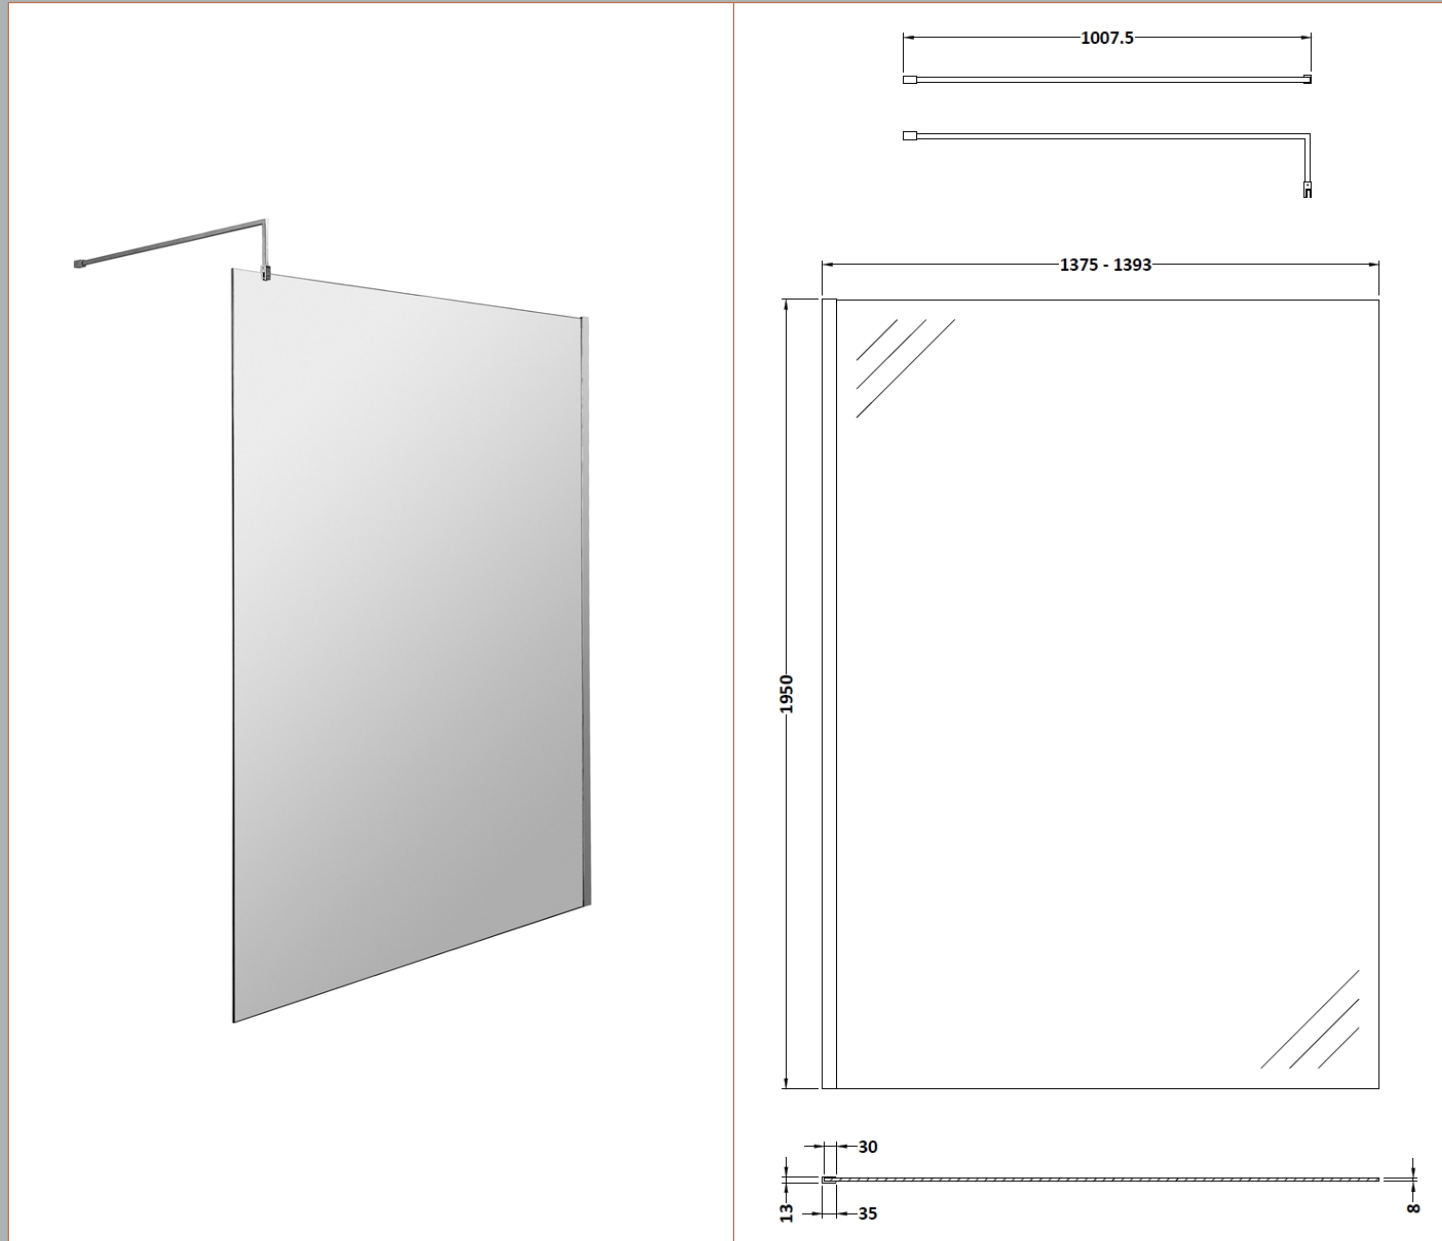

**Outer Box Dimensions (If Applicable)**

Height (mm):	
Width (mm):	
Depth (mm):	
Length (mm):	
Gross Weight (kg):	
Barcode:	5055369007479

**Product Details**

Country of Origin:	China
Fitting Instruction:	Yes
CE & UKCA:	Yes
Profile Material:	Aluminium
Profile Finish:	Polished Chrome
Adjustments (mm):	1175mm-1193mm
Entry Width (mm):	N/A
Swing In Dim (mm):	N/A
Swing Out Dim (mm):	N/A
Radius (mm):	Not Applicable
Glass Thickness (mm):	8
Easy Fit:	No
Easy Clean:	Yes
Handle Style:	Not Applicable
Handle Material:	Not Applicable
Enclosure Design:	Frameless
Wheel Type:	Not Applicable
Support Bar Included:	Support Bar Included
Extras:	None

### Packaging Details

Barcode: 5056211852025

Sales Code: WRSB1400

Description: Wetroom Screen 1400 X1950mm

**Product Dimensions**

Height (mm):	1950
Width (mm):	1400
Depth (mm):	14
Nett Weight (kg):	58.3

**Packaging Dimensions**