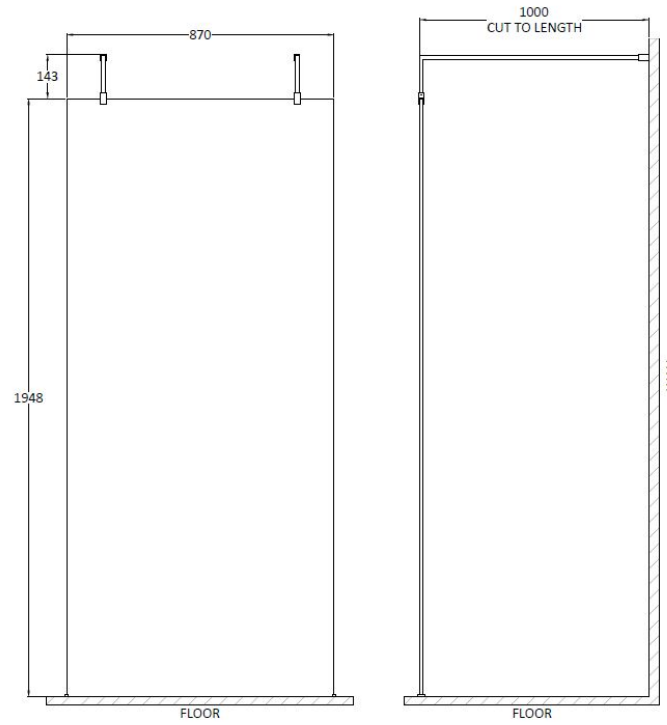

Sales Code: BGPAF090

Description: 900 Wetroom Screen With Arms And H Feet

Packaging Details

Barcode: 5056211851998