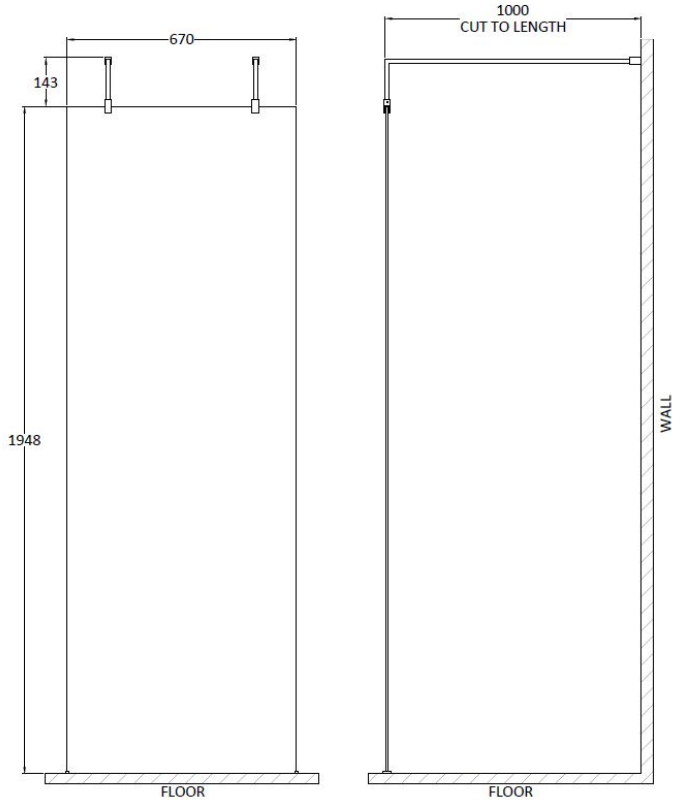

Sales Code: BGPAF070

Description: 700 Wetroom Screen With Arms And H Feet

Packaging Details

Barcode: 5056211851974