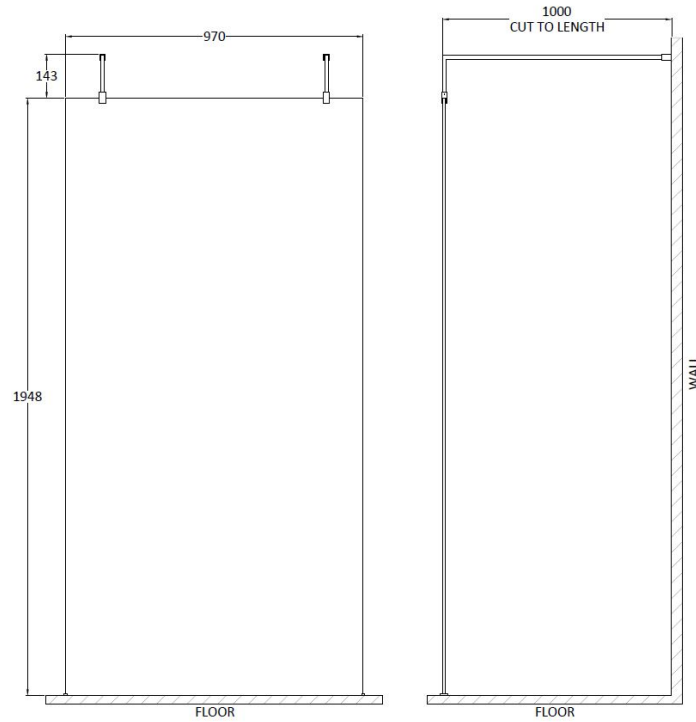

Sales Code: BGP AF10

Description: 1000 Wetroom Screen With Arms And H Feet

Packaging Details

Barcode: 5056211852001