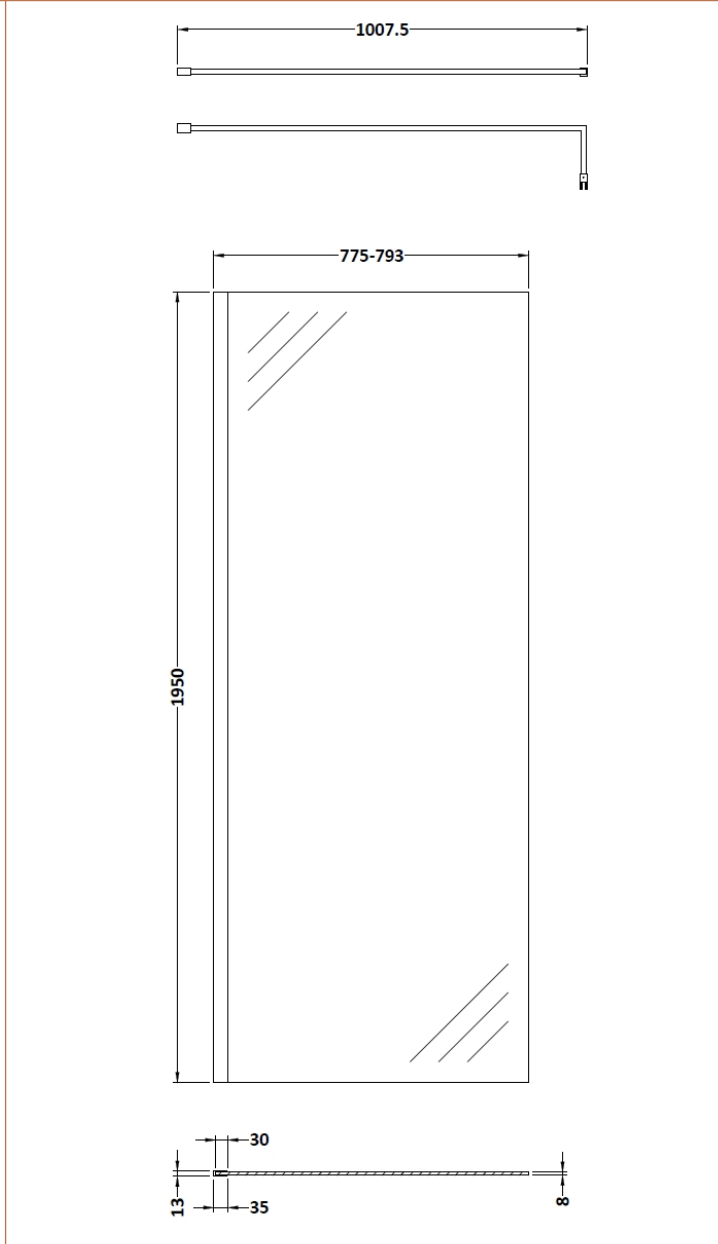

Sales Code: WRSB800

Description: Wetroom Screen 800 X1950mm

Product Dimensions

Height (mm):	1950
Width (mm):	800
Depth (mm):	14
Nett Weight (kg):	34.36

Packaging Dimensions

Height (mm):	65
Width (mm):	830
Length (mm):	2010
Gross Weight (kg):	34.36

Packaging Data

Box Colour:	Brown Cardboard Box - Printed
Box Qty:	0
Label Size:	0 x 0
Label Colour:	Not Applicable
Label Qty:	0

Outer Box Dimensions (If Applicable)

Height (mm):	
Width (mm):	
Depth (mm):	
Length (mm):	
Gross Weight (kg):	
Barcode:	5055369007448

Product Details

Country of Origin:	China
Fitting Instruction:	Yes
CE & UKCA:	Yes
Profile Material:	Aluminium
Profile Finish:	Polished Chrome
Adjustments (mm):	775mm-793mm
Entry Width (mm):	N/A
Swing In Dim (mm):	N/A
Swing Out Dim (mm):	N/A
Radius (mm):	Not Applicable
Glass Thickness (mm):	8
Easy Fit:	No
Easy Clean:	Yes
Handle Style:	Not Applicable
Handle Material:	Not Applicable
Enclosure Design:	Frameless
Wheel Type:	Not Applicable
Support Bar Included:	Support Bar Included
Extras:	None