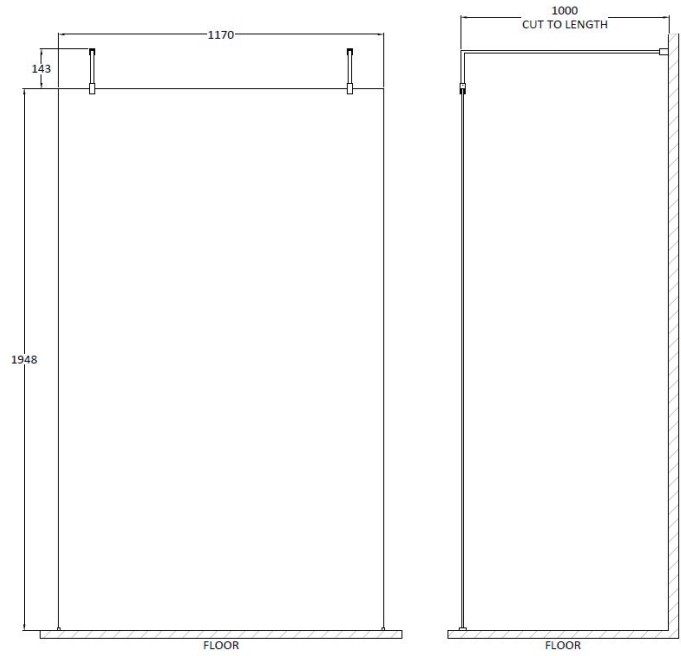

Sales Code: BGPAF12

Description: 1200 Wetroom Screen With Arms And H Feet

Packaging Details

Barcode: 5056211852018