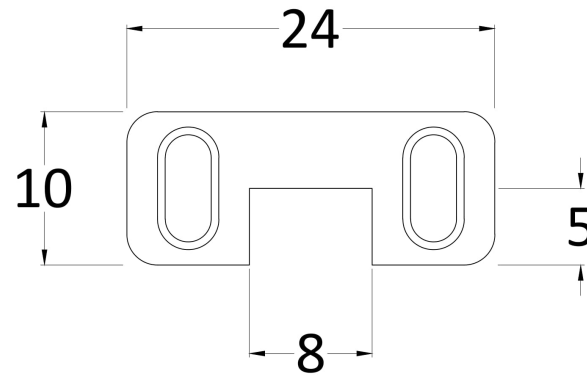

Sales Code: WRSF007

Description: Wetroom Horseshoe Support Foot Black

Product Dimensions

Height (mm):	9
Width (mm):	24
Depth (mm):	10
Nett Weight (kg):	0.16

Packaging Dimensions

Height (mm):	45
Width (mm):	30
Length (mm):	44
Gross Weight (kg):	0.16

Packaging Data

Box Colour:	White Cardboard Box
Box Qty:	0
Label Size:	0 x 0
Label Colour:	White Label
Label Qty:	0

Outer Box Dimensions (If Applicable)

Height (mm):	360
Width (mm):	270
Depth (mm):	
Length (mm):	
Gross Weight (kg):	
Barcode:	5056211850625

Product Details

Country of Origin:	China
Fitting Instruction:	Yes
CE & UKCA:	N/A
Profile Material:	Brass
Profile Finish:	Matt Black
Adjustments (mm):	N/A
Entry Width (mm):	N/A
Swing In Dim (mm):	N/A
Swing Out Dim (mm):	N/A
Radius (mm):	Not Applicable
Glass Thickness (mm):	
Easy Fit:	Not Applicable
Easy Clean:	Not Applicable
Handle Style:	Not Applicable
Handle Material:	Not Applicable
Enclosure Design:	Not Applicable
Wheel Type:	Not Applicable
Support Bar Included:	Support Bar Not Included
Extras:	None