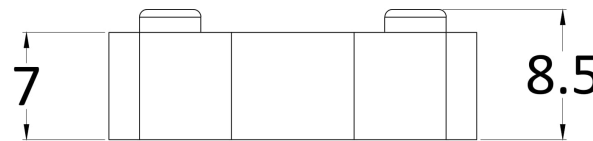

Sales Code: WRSF007

Description: Wetroom Horseshoe Support Foot Black

Product Dimensions

Height (mm):	9
Width (mm):	24
Depth (mm):	10
Nett Weight (kg):	0.16

Packaging Dimensions

Height (mm):	45
Width (mm):	30
Length (mm):	44
Gross Weight (kg):	0.16

Packaging Data

Box Colour:	White Cardboard Box
Box Qty:	0
Label Size:	0 x 0
Label Colour:	White Label
Label Qty:	0

Outer Box Dimensions (If Applicable)

Height (mm):	360
Width (mm):	270
Depth (mm):	
Length (mm):	
Gross Weight (kg):	
Barcode:	5056211850625

Product Details

Country of Origin:	China
Fitting Instruction:	Yes
CE & UKCA:	N/A
Profile Material:	Brass
Profile Finish:	Matt Black
Adjustments (mm):	N/A
Entry Width (mm):	N/A
Swing In Dim (mm):	N/A
Swing Out Dim (mm):	N/A
Radius (mm):	Not Applicable
Glass Thickness (mm):	
Easy Fit:	Not Applicable
Easy Clean:	Not Applicable
Handle Style:	Not Applicable
Handle Material:	Not Applicable
Enclosure Design:	Not Applicable
Wheel Type:	Not Applicable
Support Bar Included:	Support Bar Not Included
Extras:	None