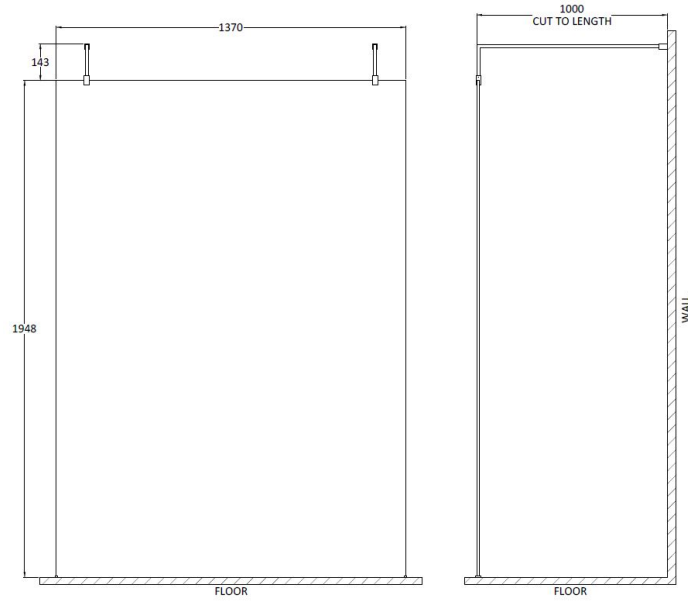

Sales Code: BGP AF14

Description: 1400 Wetroom Screen With Arms And H Feet

Packaging Details

Barcode: 5056211852025