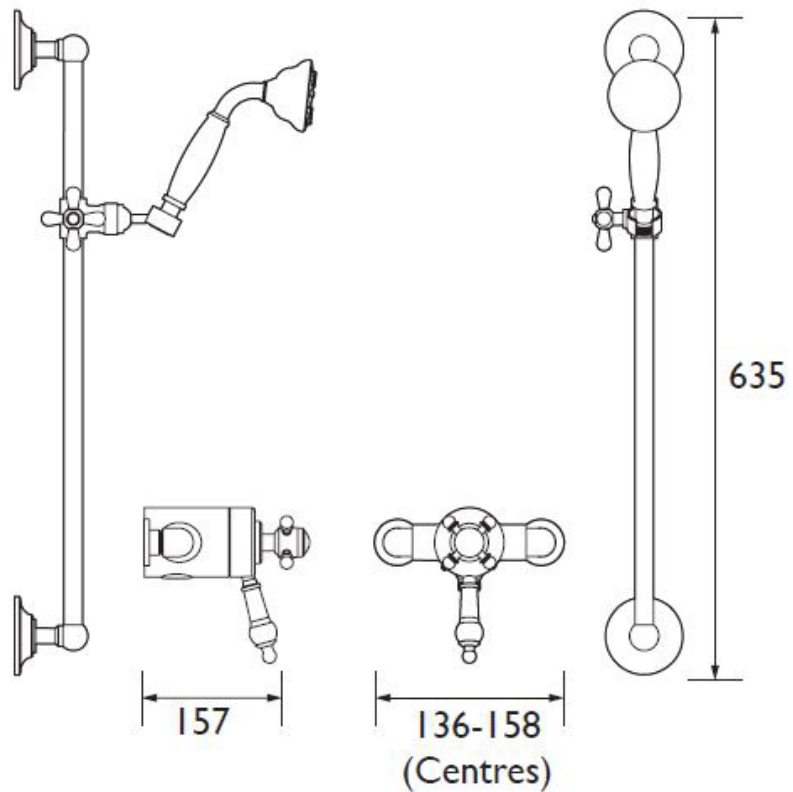

### Features:

- 5 Year Guarantee
- Supplied with 2 x 8 l/min. flow regulators
- Adjustable inlet centers mean you can use existing pipework with centers measuring anything between 136mm and 158mm
- Factory fitted regulators means this is a water saving shower
- Matching taps available

### Specification

|  |  |
|--|--|
| Main Construction Material:              | Brass  |
| Number of Controls:                      | 2  |
| Shower Type:                             | Exposed Thermostatic Dual Control Shower Valve |
| Shower Head Type:                        | Premium Flexible Riser Kit                     |
| Valve/Cartridge Type:                    | Thermostatic Cartridge                         |
| Maximum Hot Water Supply Temperature °C: | 65   |
| Maximum Static Pressure: (bar)           | 10   |
| Plumbing System Suitability:             | Suitable for all plumbing conditions           |
| Working Pressure Range: (bar)            | Min. 0.2 Max. 5.0                              |
| Connection Inlet:                        | 1/2" BSP                                       |
| Connection Outlet~:                      | 1/2" BSP                                       |
| Isolation Valve Included:                | No   |
| Check Valve Included:                    | Yes  |

### Dimensions (measurements in mm)