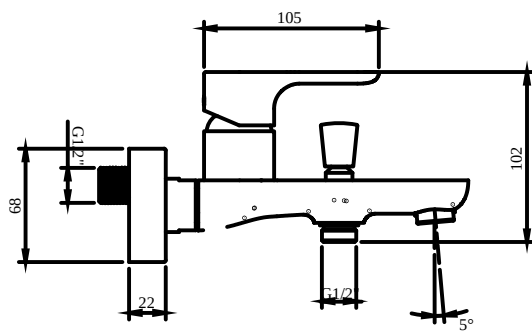

BATH & SHOWER MIXER O.NOVO

PRODUCT INFORMATION

Article title	Villeroy & Boch O.novo Single-lever bath & shower mixer, Chrome
Article number	TVT10400100061
Assembly / Assembly type	wall-mounted
Scope of delivery	1 x tap fitting , 1 x fastening 1 x installation instructions
Length in mm	162
Width in mm	190
Height in mm	102
Collection	O.novo
Weight in kg	1.448
Material	Brass
Surface	glossy
Colour name	Chrome
EAN number	4051202916657
Model number	TVT104001000
Air plus	An aerator enriches the water with air for a particularly soft, water-saving jet
Easy clean	Longer service life: optimum limescale removal by simply rubbing nozzles and aerators clean
Tap smartpressure	Constant water flow rate for washbasin mixers regardless of pressure fluctuations in the piping system
Length of spout in mm	162
Spacing of connection spigots in mm	150
Material	Brass
Volume	4,959
Angle jet regulator	5
Cartridge	Cartridge with ceramic discs
Swivel aerator	No
Thermostat	No
Cool Tap	No
Spray types	Comfort flow

TECHNICAL DRAWINGS

TVT104001000

O.Novo TVT104001000	 Villeroy 174
V01 / 07.09.2021	