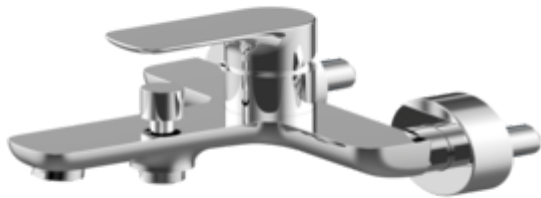

BATH & SHOWER MIXER O.NOVO

PRODUCT INFORMATION

Article title	Villeroy & Boch O.novo Single-lever bath & shower mixer, Chrome
Article number	TVT10400100061
Assembly / Assembly type	wall-mounted
Scope of delivery	1 x tap fitting , 1 x fastening 1 x installation instructions
Length in mm	162
Width in mm	190
Height in mm	102
Collection	O.novo
Weight in kg	1.448
Material	Brass
Surface	glossy
Colour name	Chrome
EAN number	4051202916657
Model number	TVT104001000
Air plus	An aerator enriches the water with air for a particularly soft, water-saving jet
Easy clean	Longer service life: optimum limescale removal by simply rubbing nozzles and aerators clean
Tap smartpressure	Constant water flow rate for washbasin mixers regardless of pressure fluctuations in the piping system
Length of spout in mm	162
Spacing of connection spigots in mm	150
Material	Brass
Volume	4,959
Angle jet regulator	5
Cartridge	Cartridge with ceramic discs
Swivel aerator	No
Thermostat	No
Cool Tap	No
Spray types	Comfort flow

COLOURS

Colour	Description	Article number	EAN
	Chrome	TVT10400100061	4051202916657

BATH & SHOWER MIXER O.NOVO

CHARACTERISTICS

An aerator enriches the water with air for a particularly soft, water-saving jet

Longer service life: optimum limescale removal by simply rubbing nozzles and aerators clean

Constant water flow rate for washbasin mixers regardless of pressure fluctuations in the piping system

BATH & SHOWER MIXER O.NOVO