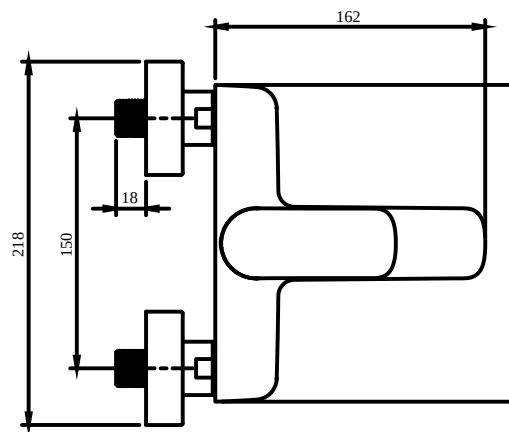

BATH & SHOWER MIXER O.NOVO

PRODUCT INFORMATION

Article title	Villeroy & Boch O.novo Single-lever bath & shower mixer, Chrome
Article number	TVT10400100061
Assembly / Assembly type	wall-mounted
Scope of delivery	1 x tap fitting , 1 x fastening 1 x installation instructions
Length in mm	162
Width in mm	190
Height in mm	102
Collection	O.novo
Weight in kg	1.448
Material	Brass
Surface	glossy
Colour name	Chrome
EAN number	4051202916657
Model number	TVT104001000
Air plus	An aerator enriches the water with air for a particularly soft, water-saving jet
Easy clean	Longer service life: optimum limescale removal by simply rubbing nozzles and aerators clean
Tap smartpressure	Constant water flow rate for washbasin mixers regardless of pressure fluctuations in the piping system
Length of spout in mm	162
Spacing of connection spigots in mm	150
Material	Brass
Volume	4,959
Angle jet regulator	5
Cartridge	Cartridge with ceramic discs
Swivel aerator	No
Thermostat	No
Cool Tap	No
Spray types	Comfort flow

Longer service life: optimum limescale removal by simply rubbing nozzles and aerators clean

Constant water flow rate for washbasin mixers regardless of pressure fluctuations in the piping system

BATH & SHOWER MIXER O.NOVO

TECHNICAL DRAWINGS

TVT104001000

O.Novo TVT104001000	 Villeroy 174
V01 / 07.09.2021	