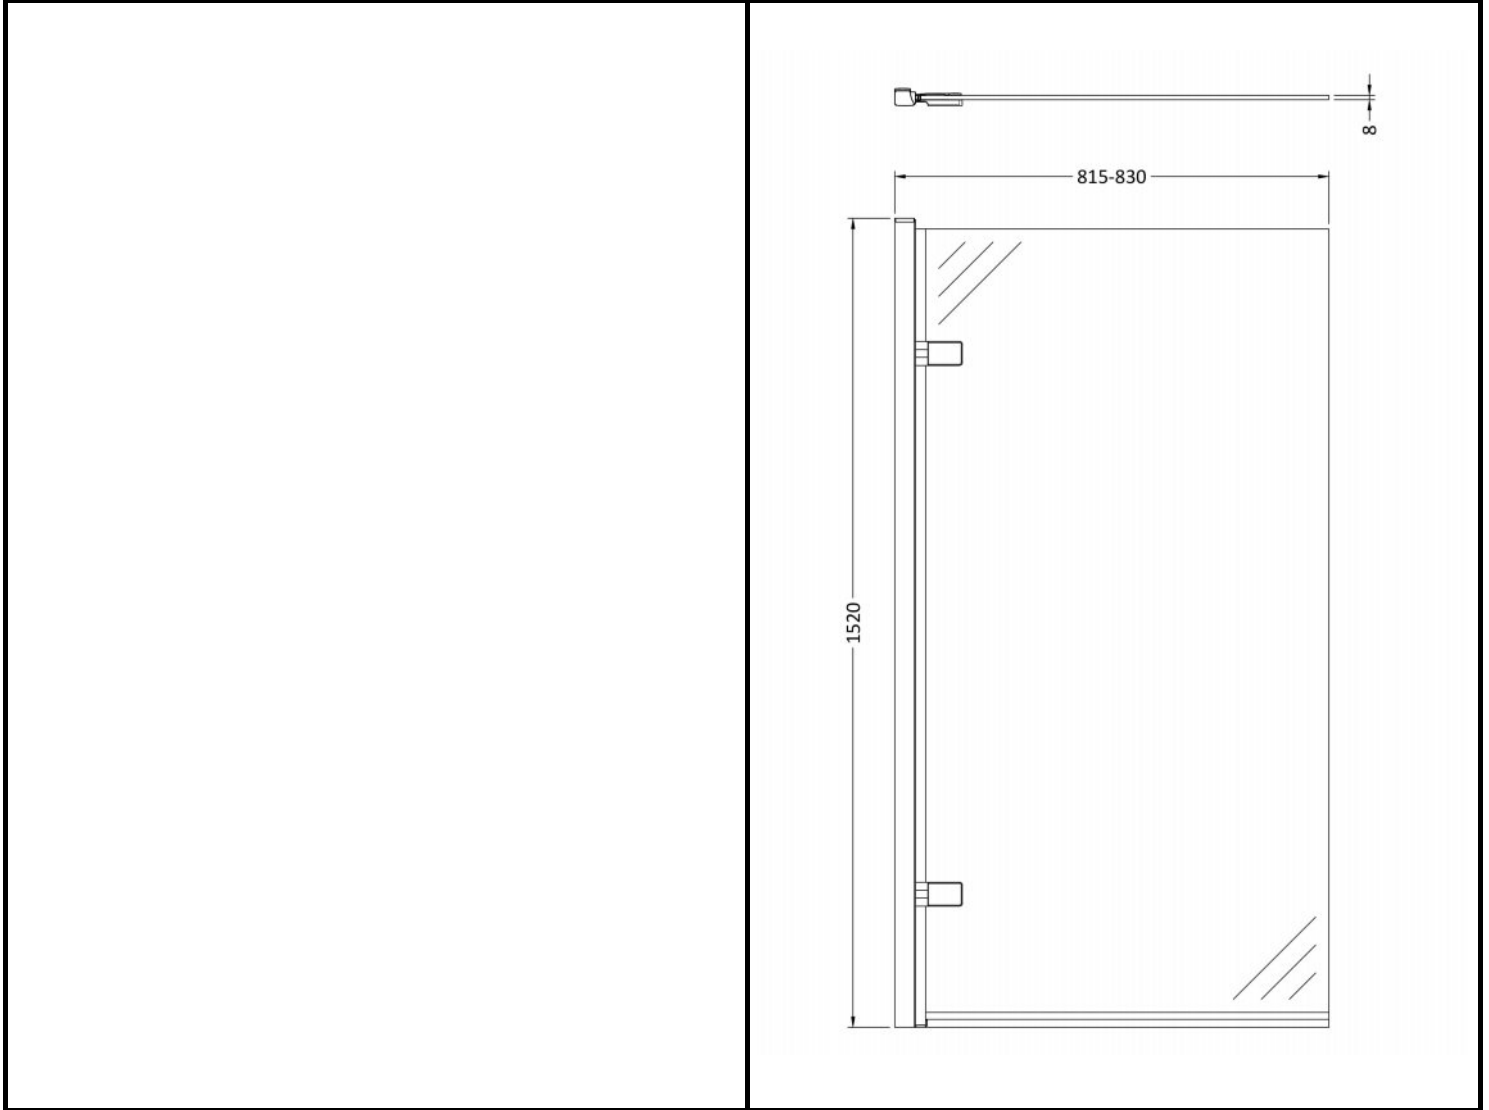

# B A Y S W A T E R

London W.2

**CODE:** BAYE203

**DESCRIPTION:** Square Hinged Bath Screen 8mm

**CATEGORY:** Enclosures

### PRODUCT DIMENSIONS

Height (mm)	Width (mm)	Depth (mm)	Nett Wgt Kg
1516	830	38	18.4

### PACKAGING DIMENSIONS

Height (mm)	Width (mm)	Length (mm)	Gross Wgt Kg
50	835	1560	18.4

### OUTER BOX DIMENSIONS (If Applicable)

Height (mm)	Width (mm)	Depth (mm)	Length (mm)	Gross Wgt Kg
Barcode	5056211869269			