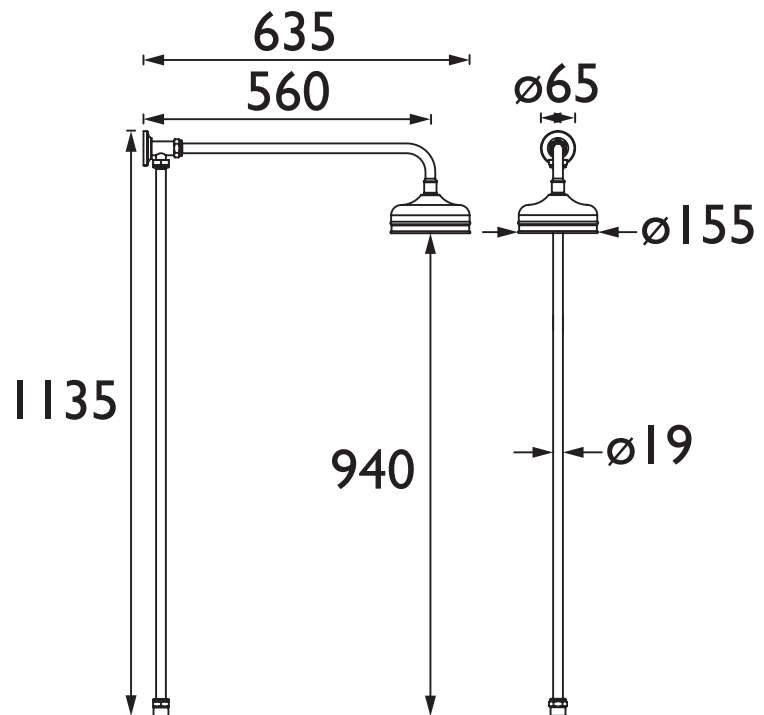

Features:

- Large 6" fixed head
- Available in a selection of finishes

Product Certifications:

Additional Information:

Specification

Finish/Colour:	Chrome Plated
Main Construction Material:	Brass
Shower Kit:	Rigid Riser with Fixed Head
Shower Head Type:	Fixed Head
Rub Clean Nozzles:	No
Mounting Type:	Wall
Plumbing System Suitability:	Suitable for all plumbing systems
Minimum Dynamic Pressure (bar):	0.1 bar
Maximum Dynamic Pressure (bar):	5 bar
Maximum Static Pressure (bar):	10 bar
Maximum Hot Water Supply Temperature °C:	65
Connection Inlet:	G1/2"
Isolation Included:	No
Check Valve Included:	No
What's Included:	1x Fixed Head, 1x Riser Rail Connector, 1x Riser Rail, 1x Wall Arm, 1x Wall Bracket, 1x Fixing Kit

Dimensions (measurements in mm)

Flow Rates (l/min)

System Pressure (bar)	0.1	0.5	1	2	3	5
Through Fixed Head (mixed)	2.3	5.2	6.1	6.6	7.2	8.1