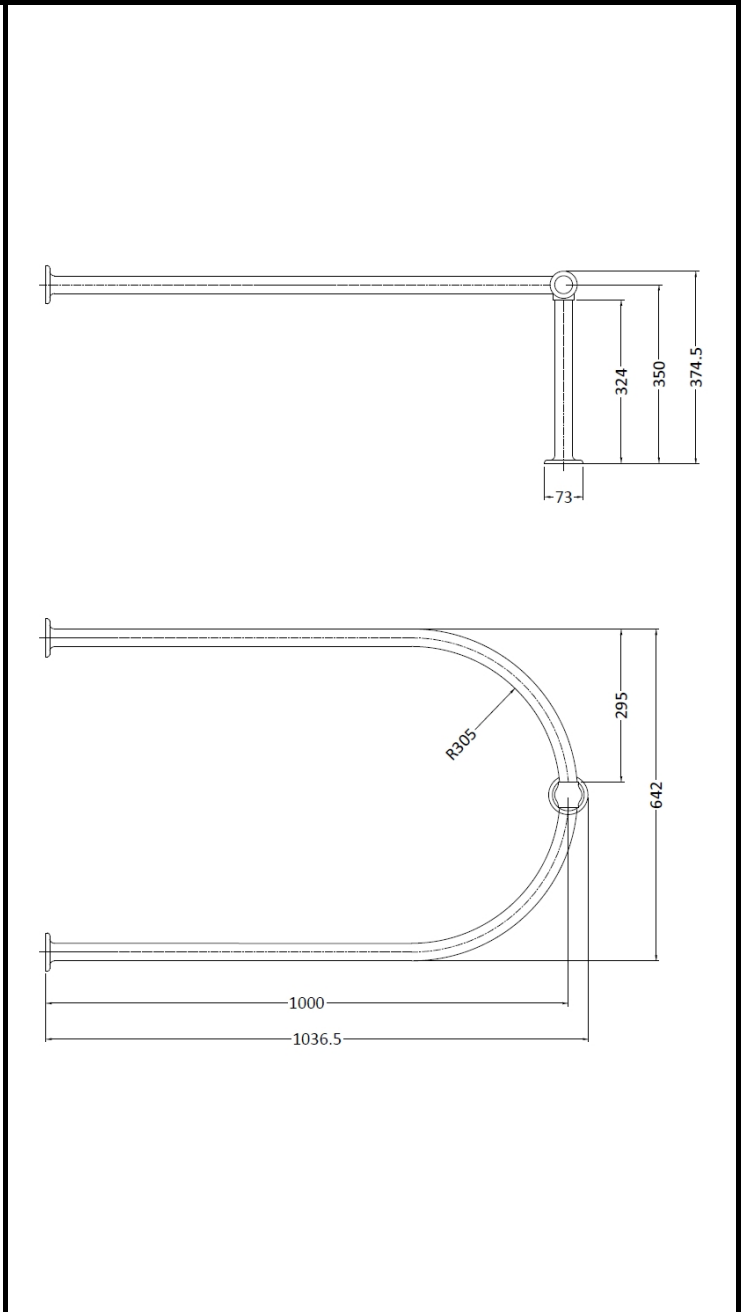

B A Y S W A T E R

London W.2

CODE: BAYA002

DESCRIPTION: 1/2 Shower Curtain Ring

CATEGORY: Wastes & Extras

PRODUCT DIMENSIONS				
Height (mm)	Width (mm)	Length (mm)	Depth (mm)	Nett Wgt Kg
375	642		1037	5.08

PACKAGING DIMENSIONS			
Height (mm)	Width (mm)	Depth (mm)	Gross Wgt Kg
	100	970	5.08

PACKAGING DATA			
Box Colour	White Cardboard Box		
Box Qty	1	Label Colour	White Label
Label Size	100 x 50	Label Qty	1

OUTER BOX DIMENSIONS (If Applicable)				
Height (mm)	Width (mm)	Length (mm)	Depth (mm)	Gross Wgt Kg
Barcode	5055275890448			

PRODUCT DETAILS	
Country of Origin	China
Fitting Instruction	No
Product Material	Brass
Heating Element Wattage	Not Applicable

CE Certification	N/A
Colour/Finish	Chrome
Product Diameter	
Connection Size	Not Applicable