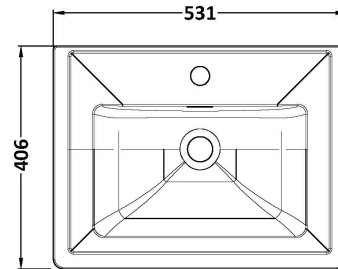

### Packaging Details

Barcode: 5056462686233

Sales Code: CLA191

Description: 500 W/H 1-Drawer Unit (431X500x390)

### Product Dimensions

Height (mm):	431
Width (mm):	500
Depth (mm):	390
Nett Weight (kg):	15.2

### Packaging Dimensions

Height (mm):	465
Width (mm):	525
Depth (mm):	415
Gross Weight (kg):	15.7

### Outer Box Dimensions (If Applicable)

Height (mm):	
Width (mm):	
Depth (mm):	
Gross Weight (kg):	
Barcode:	5056462643229