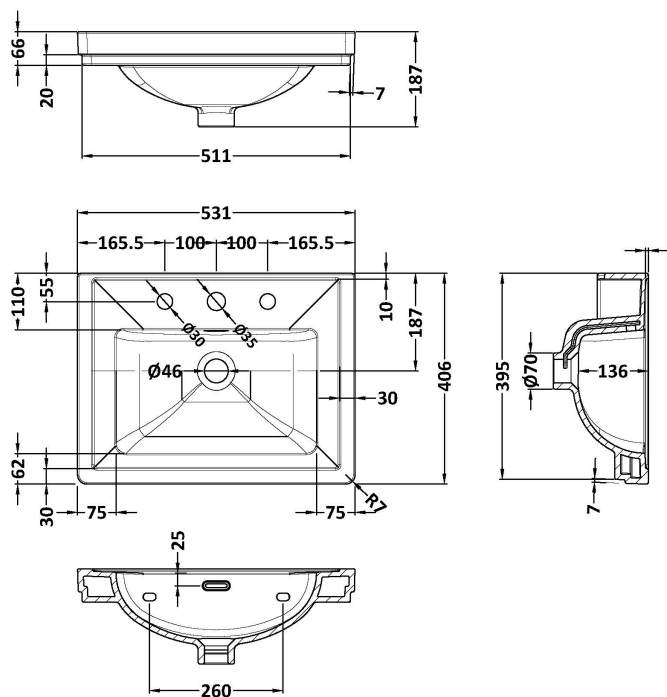

### Product Dimensions

Height (mm):	431
Width (mm):	500
Depth (mm):	390
Nett Weight (kg):	15.2

### Packaging Dimensions

Height (mm):	465
Width (mm):	525
Depth (mm):	415
Gross Weight (kg):	15.7

### Outer Box Dimensions (If Applicable)

Height (mm):	
Width (mm):	
Depth (mm):	
Gross Weight (kg):	
Barcode:	5056462643229

### Packaging Details

Barcode: 5056462688183

Sales Code: CBM532

Description: 500 Classic Basin (540X410x185) 3Th

**Product Dimensions**

Height (mm):	0
Width (mm):	0
Depth (mm):	0
Nett Weight (kg):	12.7

**Packaging Dimensions**