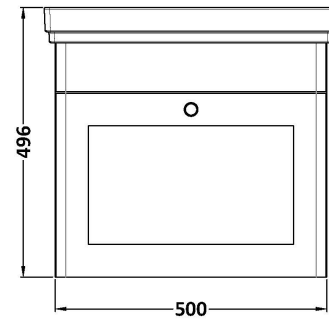

### Packaging Details

Barcode: 5056462686233

Sales Code: CLA191

Description: 500 W/H 1-Drawer Unit (431X500x390)

### Product Dimensions

Height (mm):	431
Width (mm):	500
Depth (mm):	390
Nett Weight (kg):	15.2

### Packaging Dimensions

Height (mm):	465
Width (mm):	525
Depth (mm):	415
Gross Weight (kg):	15.7

### Outer Box Dimensions (If Applicable)

Height (mm):	
Width (mm):	
Depth (mm):	
Gross Weight (kg):	
Barcode:	5056462643229