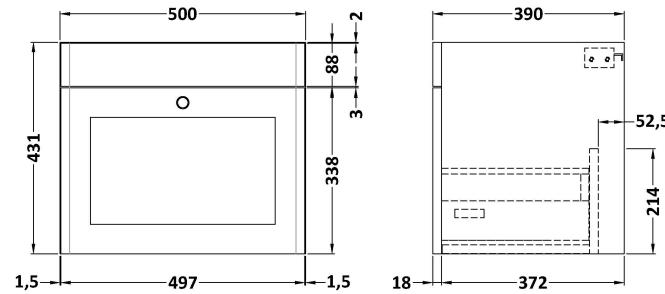

### Packaging Details

Barcode: 5056462686233

Sales Code: CLA191

Description: 500 W/H 1-Drawer Unit (431X500x390)

### Product Dimensions

Height (mm):	431
Width (mm):	500
Depth (mm):	390
Nett Weight (kg):	15.2

### Packaging Dimensions

Height (mm):	465
Width (mm):	525
Depth (mm):	415
Gross Weight (kg):	15.7

### Outer Box Dimensions (If Applicable)

Height (mm):	
Width (mm):	
Depth (mm):	
Gross Weight (kg):	
Barcode:	5056462643229