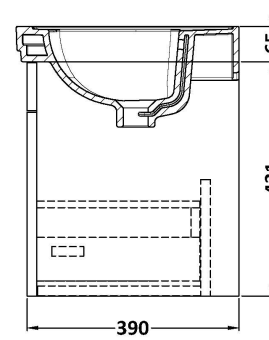

### Packaging Details

Barcode: 5056462686233

Sales Code: CLA191

Description: 500 W/H 1-Drawer Unit (431X500x390)

### Product Dimensions

Height (mm):	431
Width (mm):	500
Depth (mm):	390
Nett Weight (kg):	15.2

### Packaging Dimensions

Height (mm):	465
Width (mm):	525
Depth (mm):	415
Gross Weight (kg):	15.7

### Outer Box Dimensions (If Applicable)

Height (mm):	
Width (mm):	
Depth (mm):	
Gross Weight (kg):	
Barcode:	5056462643229