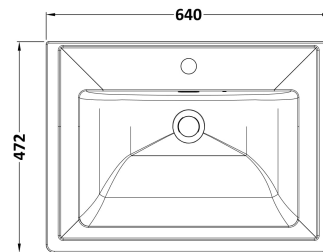

Sales Code: CLC194A

Description: 600 W/H 1-Drawer Unit & Basin 1Th

Packaging Details

Barcode: 5056462686813

Sales Code: CLA194

Description: 600 W/H 1-Drawer Unit (431X600x453)

Product Dimensions

Height (mm):	431
Width (mm):	600
Depth (mm):	453
Nett Weight (kg):	19

Packaging Dimensions

Height (mm):	465
Width (mm):	625
Depth (mm):	480
Gross Weight (kg):	19.5

Packaging Data

Box Colour:	Brown Cardboard Box
Box Qty:	0
Label Size:	0 x 0
Label Colour:	White Label
Label Qty:	0

Outer Box Dimensions (If Applicable)

Height (mm):	
Width (mm):	
Depth (mm):	
Gross Weight (kg):	
Barcode:	5056462643267

Product Details

Country of Origin:	China
Fitting Instruction:	Yes
CE & UKCA:	N/A
FSC Certified Materials:	Yes
Colour:	Satin White
Construction Method:	Cam & Wood Dowel
Construction Type:	Rigid
Cabinet Finish:	MFC Painted Matt
Fascia Finish:	Mdf Painted Matt
Cabinet Thickness (mm):	18
Fascia Thickness (mm):	18
Drawer Included:	Yes
Drawer Type:	80mm High Metal S/C Inc Galler
No of Shelves:	Not Applicable
Hinge Type:	Not Applicable
Hinge Included:	Not Applicable
Adjustable Legs:	No, Not Required
Fixings Included:	Yes
Handle Style:	Traditional
Waste Shroud:	Yes
Handle Included:	Yes, Supplied
Handle Type:	Knob

Sales Code: CBM503

Description: 600 Classic Basin (640X472x185) 1Th

Product Dimensions

Height (mm):	0
Width (mm):	0
Depth (mm):	0
Nett Weight (kg):	17

Packaging Dimensions

Height (mm):	490
Width (mm):	650
Depth (mm):	220
Gross Weight (kg):	17.3