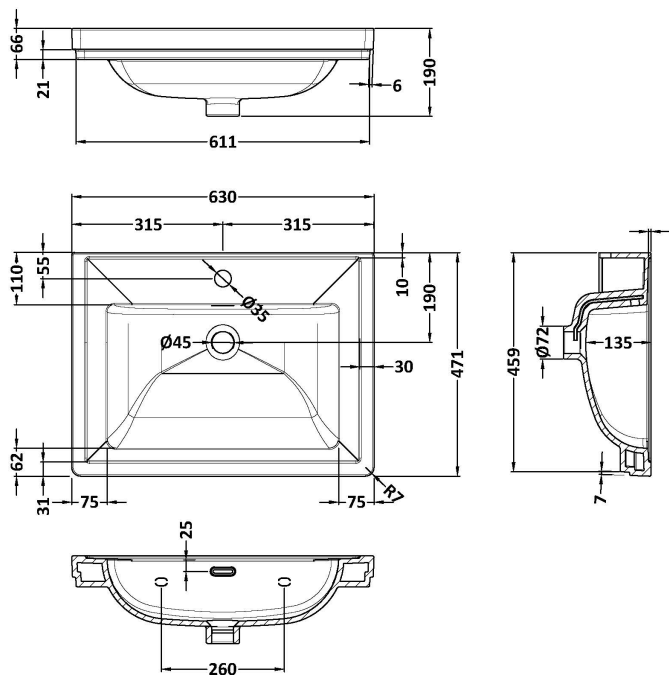

Sales Code: CLC194A

Description: 600 W/H 1-Drawer Unit & Basin 1Th

Packaging Details

Barcode: 5056462686813

Sales Code: CLA194

Description: 600 W/H 1-Drawer Unit (431X600x453)

Product Dimensions

Height (mm):	431
Width (mm):	600
Depth (mm):	453
Nett Weight (kg):	19

Packaging Dimensions

Height (mm):	465
Width (mm):	625
Depth (mm):	480
Gross Weight (kg):	19.5

Packaging Data

Box Colour:	Brown Cardboard Box
Box Qty:	0
Label Size:	0 x 0
Label Colour:	White Label
Label Qty:	0

Outer Box Dimensions (If Applicable)

Height (mm):	
Width (mm):	
Depth (mm):	
Gross Weight (kg):	
Barcode:	5056462643267

Product Details

Country of Origin:	China
Fitting Instruction:	Yes
CE & UKCA:	N/A
FSC Certified Materials:	Yes
Colour:	Satin White
Construction Method:	Cam & Wood Dowel
Construction Type:	Rigid
Cabinet Finish:	MFC Painted Matt
Fascia Finish:	Mdf Painted Matt
Cabinet Thickness (mm):	18
Fascia Thickness (mm):	18
Drawer Included:	Yes
Drawer Type:	80mm High Metal S/C Inc Galler
No of Shelves:	Not Applicable
Hinge Type:	Not Applicable
Hinge Included:	Not Applicable
Adjustable Legs:	No, Not Required
Fixings Included:	Yes
Handle Style:	Traditional
Waste Shroud:	Yes
Handle Included:	Yes, Supplied
Handle Type:	Knob

Sales Code: CBM503

Description: 600 Classic Basin (640X472x185) 1Th

Product Dimensions

Height (mm):	0
Width (mm):	0
Depth (mm):	0
Nett Weight (kg):	17

Packaging Dimensions

Height (mm):	490
Width (mm):	650
Depth (mm):	220
Gross Weight (kg):	17.3