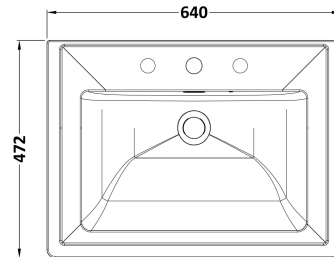

Sales Code: CBM503

Description: 600 Classic Basin (640X472x185) 1Th

Product Dimensions

Height (mm):	0
Width (mm):	0
Depth (mm):	0
Nett Weight (kg):	17

Packaging Dimensions

Height (mm):	490
Width (mm):	650
Depth (mm):	220
Gross Weight (kg):	17.3

Packaging Data

Box Colour:	Brown Cardboard Box - Printed
Box Qty:	0
Label Size:	0 x 0
Label Colour:	White Label
Label Qty:	0

Outer Box Dimensions (If Applicable)

Height (mm):	
Width (mm):	
Depth (mm):	
Gross Weight (kg):	
Barcode:	5056462643656

Basins: Tap Hole: One Taphole Chain Stay Hole: No
Template: Not Required Waste Type Req: Slotted
Overflow Inc: Yes Overflow Cover: Yes
Inner Bowl Depth (mm): 135 mm

Sales Code: CLC194B

Description: 600 W/H 1-Drawer Unit & Basin 3Th

Packaging Details

Barcode: 5056462688220

Sales Code: CBM533

Description: 600 Classic Basin (640X472x185) 3Th

Product Dimensions

Height (mm):	0
Width (mm):	0
Depth (mm):	0
Nett Weight (kg):	17

Packaging Dimensions