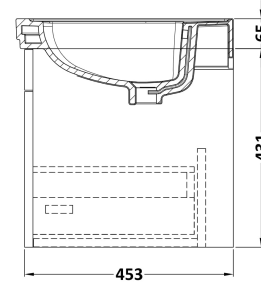

Packaging Dimensions

Height (mm):	465
Width (mm):	625
Depth (mm):	480
Gross Weight (kg):	19.5

Packaging Data

Box Colour:	Brown Cardboard Box
Box Qty:	0
Label Size:	0 x 0
Label Colour:	White Label
Label Qty:	0

Packaging Data

Box Colour:	Brown Cardboard Box - Printed
Box Qty:	0
Label Size:	0 x 0
Label Colour:	White Label
Label Qty:	0

Outer Box Dimensions (If Applicable)

Height (mm):	
Width (mm):	
Depth (mm):	
Gross Weight (kg):	
Barcode:	5056462643656

Packaging Details

Barcode: 5056462688220

Sales Code: CBM533

Description: 600 Classic Basin (640X472x185) 3Th

Product Dimensions

Height (mm):	0
Width (mm):	0
Depth (mm):	0
Nett Weight (kg):	17

Packaging Dimensions

Height (mm):	490
Width (mm):	650
Depth (mm):	220
Gross Weight (kg):	17.3

Packaging Data

Box Colour:	Brown Cardboard Box - Printed
Box Qty:	0
Label Size:	0 x 0
Label Colour:	White Label
Label Qty:	0

Outer Box Dimensions (If Applicable)