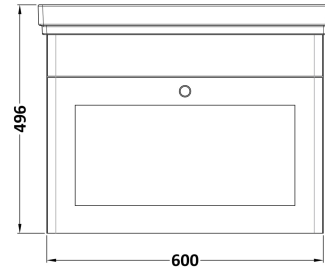

Sales Code: CLC194B

Description: 600 W/H 1-Drawer Unit & Basin 3Th

Packaging Details

Barcode: 5056462688220