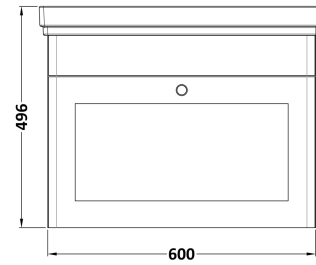

Sales Code: CLC194A

Description: 600 W/H 1-Drawer Unit & Basin 1Th

Packaging Details

Barcode: 5056462686813

Sales Code: CLA194

Description: 600 W/H 1-Drawer Unit (431X600x453)

Product Dimensions

Height (mm):	431
Width (mm):	600
Depth (mm):	453
Nett Weight (kg):	19

Packaging Dimensions

Height (mm):	465
Width (mm):	625
Depth (mm):	480
Gross Weight (kg):	19.5

Packaging Data

Box Colour:	Brown Cardboard Box
Box Qty:	0
Label Size:	0 x 0
Label Colour:	White Label
Label Qty:	0

Outer Box Dimensions (If Applicable)

Height (mm):	
Width (mm):	
Depth (mm):	
Gross Weight (kg):	
Barcode:	5056462643267

Product Details

Country of Origin:	China
Fitting Instruction:	Yes
CE & UKCA:	N/A
FSC Certified Materials:	Yes
Colour:	Satin White
Construction Method:	Cam & Wood Dowel
Construction Type:	Rigid
Cabinet Finish:	MFC Painted Matt
Fascia Finish:	Mdf Painted Matt
Cabinet Thickness (mm):	18
Fascia Thickness (mm):	18
Drawer Included:	Yes
Drawer Type:	80mm High Metal S/C Inc Galler
No of Shelves:	Not Applicable
Hinge Type:	Not Applicable
Hinge Included:	Not Applicable
Adjustable Legs:	No, Not Required
Fixings Included:	Yes
Handle Style:	Traditional
Waste Shroud:	Yes
Handle Included:	Yes, Supplied
Handle Type:	Knob

Sales Code: CBM503

Description: 600 Classic Basin (640X472x185) 1Th

Product Dimensions

Height (mm):	0
Width (mm):	0
Depth (mm):	0
Nett Weight (kg):	17

Packaging Dimensions

Height (mm):	490
Width (mm):	650
Depth (mm):	220
Gross Weight (kg):	17.3