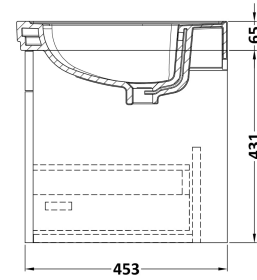

Sales Code: CLC194A

Description: 600 W/H 1-Drawer Unit & Basin 1Th

Packaging Details

Barcode: 5056462686813

Sales Code: CLA194

Description: 600 W/H 1-Drawer Unit (431X600x453)

Product Dimensions

Height (mm):	431
Width (mm):	600
Depth (mm):	453
Nett Weight (kg):	19

Packaging Dimensions

Height (mm):	465
Width (mm):	625
Depth (mm):	480
Gross Weight (kg):	19.5

Packaging Data

Box Colour:	Brown Cardboard Box
Box Qty:	0
Label Size:	0 x 0
Label Colour:	White Label
Label Qty:	0

Outer Box Dimensions (If Applicable)

Height (mm):	
Width (mm):	
Depth (mm):	
Gross Weight (kg):	
Barcode:	5056462643267

Product Details

Country of Origin:	China
Fitting Instruction:	Yes
CE & UKCA:	N/A
FSC Certified Materials:	Yes
Colour:	Satin White
Construction Method:	Cam & Wood Dowel
Construction Type:	Rigid
Cabinet Finish:	MFC Painted Matt
Fascia Finish:	Mdf Painted Matt
Cabinet Thickness (mm):	18
Fascia Thickness (mm):	18
Drawer Included:	Yes
Drawer Type:	80mm High Metal S/C Inc Galler
No of Shelves:	Not Applicable
Hinge Type:	Not Applicable
Hinge Included:	Not Applicable
Adjustable Legs:	No, Not Required
Fixings Included:	Yes
Handle Style:	Traditional
Waste Shroud:	Yes
Handle Included:	Yes, Supplied
Handle Type:	Knob

Sales Code: CBM503

Description: 600 Classic Basin (640X472x185) 1Th

Product Dimensions

Height (mm):	0
Width (mm):	0
Depth (mm):	0
Nett Weight (kg):	17

Packaging Dimensions

Height (mm):	490
Width (mm):	650
Depth (mm):	220
Gross Weight (kg):	17.3