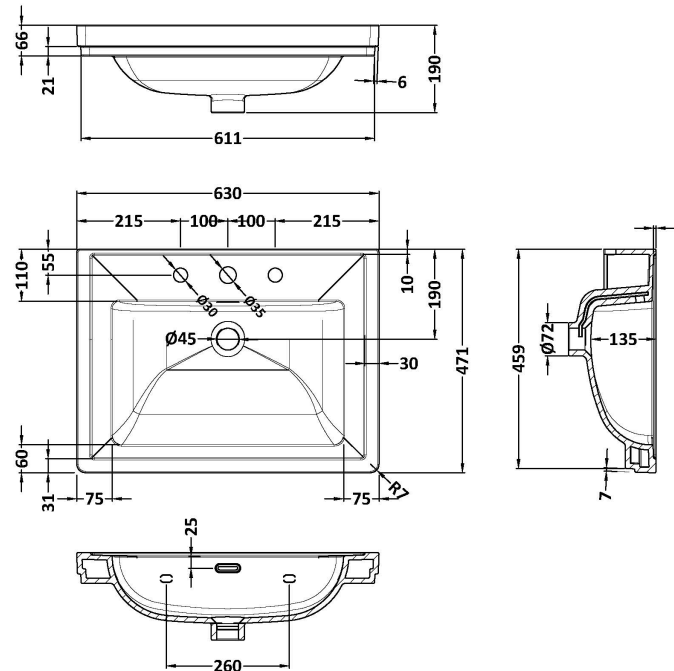

Sales Code: CBM503

Description: 600 Classic Basin (640X472x185) 1Th

Product Dimensions

Height (mm):	0
Width (mm):	0
Depth (mm):	0
Nett Weight (kg):	17

Packaging Dimensions

Height (mm):	490
Width (mm):	650
Depth (mm):	220
Gross Weight (kg):	17.3

Basins: Tap Hole: One Taphole Chain Stay Hole: No
Template: Not Required Waste Type Req: Slotted
Overflow Inc: Yes Overflow Cover: Yes
Inner Bowl Depth (mm): 135 mm

Sales Code: CLC194B

Description: 600 W/H 1-Drawer Unit & Basin 3Th

Packaging Details

Barcode: 5056462688220

Sales Code: CBM533

Description: 600 Classic Basin (640X472x185) 3Th

Product Dimensions

Height (mm):	0
Width (mm):	0
Depth (mm):	0
Nett Weight (kg):	17

Packaging Dimensions

Height (mm):	490
Width (mm):	650
Depth (mm):	220
Gross Weight (kg):	17.3

Packaging Data

Box Colour:	Brown Cardboard Box - Printed
Box Qty:	0
Label Size:	0 x 0
Label Colour:	White Label
Label Qty:	0

Outer Box Dimensions (If Applicable)