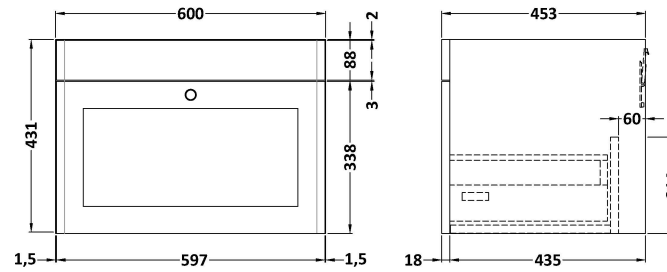

Sales Code: CLC194A

Description: 600 W/H 1-Drawer Unit & Basin 1Th

Packaging Details

Barcode: 5056462686813

Sales Code: CLA194

Description: 600 W/H 1-Drawer Unit (431X600x453)

Product Dimensions

Height (mm):	431
Width (mm):	600
Depth (mm):	453
Nett Weight (kg):	19

Packaging Dimensions

Height (mm):	465
Width (mm):	625
Depth (mm):	480
Gross Weight (kg):	19.5

Packaging Data

Box Colour:	Brown Cardboard Box
Box Qty:	0
Label Size:	0 x 0
Label Colour:	White Label
Label Qty:	0

Outer Box Dimensions (If Applicable)

Height (mm):	
Width (mm):	
Depth (mm):	
Gross Weight (kg):	
Barcode:	5056462643267

Product Details

Country of Origin:	China
Fitting Instruction:	Yes
CE & UKCA:	N/A
FSC Certified Materials:	Yes
Colour:	Satin White
Construction Method:	Cam & Wood Dowel
Construction Type:	Rigid
Cabinet Finish:	MFC Painted Matt
Fascia Finish:	Mdf Painted Matt
Cabinet Thickness (mm):	18
Fascia Thickness (mm):	18
Drawer Included:	Yes
Drawer Type:	80mm High Metal S/C Inc Galler
No of Shelves:	Not Applicable
Hinge Type:	Not Applicable
Hinge Included:	Not Applicable
Adjustable Legs:	No, Not Required
Fixings Included:	Yes
Handle Style:	Traditional
Waste Shroud:	Yes
Handle Included:	Yes, Supplied
Handle Type:	Knob

Sales Code: CBM503

Description: 600 Classic Basin (640X472x185) 1Th

Product Dimensions

Height (mm):	0
Width (mm):	0
Depth (mm):	0
Nett Weight (kg):	17

Packaging Dimensions

Height (mm):	490
Width (mm):	650
Depth (mm):	220
Gross Weight (kg):	17.3