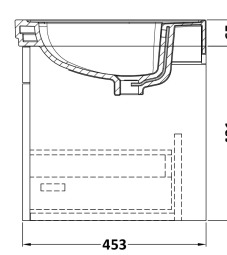

Sales Code: CLC196B

Description: 800 W/H 1-Drawer Unit & Basin 3Th

Packaging Details

Barcode: 5056462688268