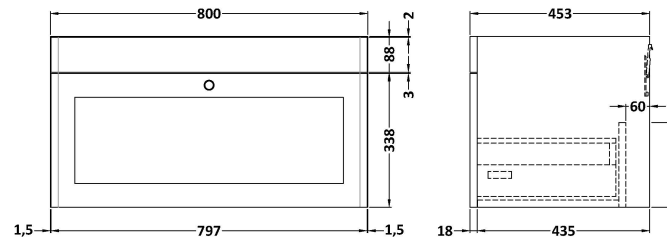

### Product Dimensions

Height (mm):	431
Width (mm):	800
Depth (mm):	453
Nett Weight (kg):	23

### Outer Box Dimensions (If Applicable)

Height (mm):	
Width (mm):	
Depth (mm):	
Gross Weight (kg):	
Barcode:	5056462643304

### Outer Box Dimensions (If Applicable)

Height (mm):	
Width (mm):	
Depth (mm):	
Gross Weight (kg):	
Barcode:	5056462643670