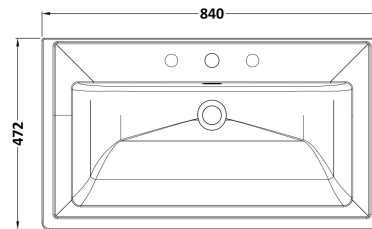

Sales Code: CLC196B

Description: 800 W/H 1-Drawer Unit & Basin 3Th

Packaging Details

Barcode: 5056462688268