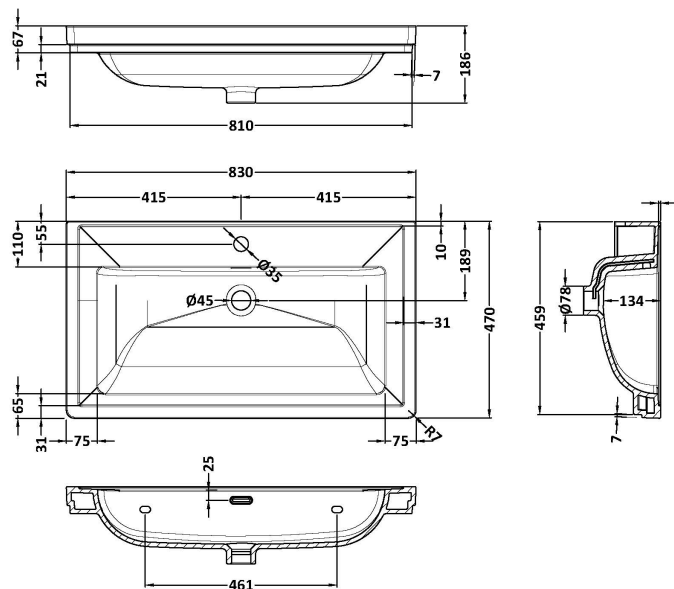

### Product Dimensions

Height (mm):	431
Width (mm):	800
Depth (mm):	453
Nett Weight (kg):	23

### Packaging Dimensions

Height (mm):	465
Width (mm):	825
Depth (mm):	480
Gross Weight (kg):	23.5

### Outer Box Dimensions (If Applicable)

Height (mm):	
Width (mm):	
Depth (mm):	
Gross Weight (kg):	
Barcode:	5056462643304

### Product Dimensions

Height (mm):	0
Width (mm):	0
Depth (mm):	0
Nett Weight (kg):	22.2