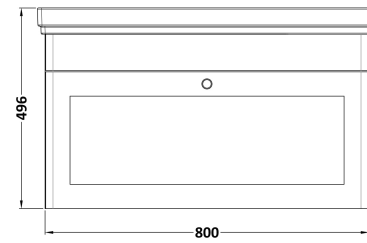

Sales Code: CLC196B

Description: 800 W/H 1-Drawer Unit & Basin 3Th

Packaging Details

Barcode: 5056462688268