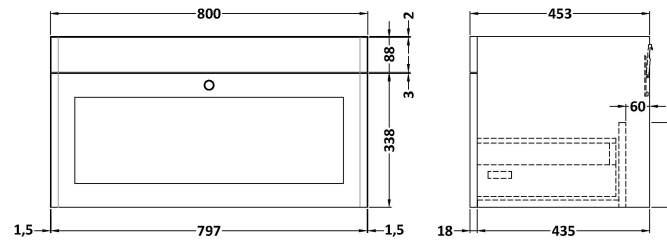

### Product Dimensions

Height (mm):	431
Width (mm):	800
Depth (mm):	453
Nett Weight (kg):	23

### Packaging Dimensions

Height (mm):	465
Width (mm):	825
Depth (mm):	480
Gross Weight (kg):	23.5

### Outer Box Dimensions (If Applicable)

Height (mm):	
Width (mm):	
Depth (mm):	
Gross Weight (kg):	
Barcode:	5056462643304

### Packaging Dimensions

Height (mm):	490
Width (mm):	850
Depth (mm):	220
Gross Weight (kg):	22.5