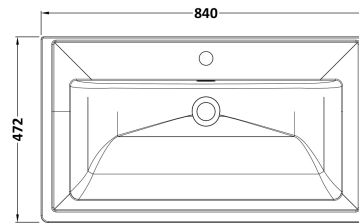

Sales Code: CLC196A

Description: 800 W/H 1-Drawer Unit & Basin 1Th

Packaging Details

Barcode: 5056462687063