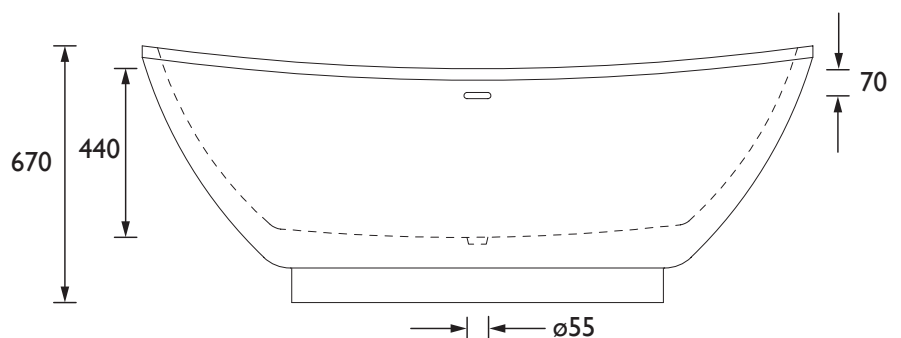

BEDFSW00

EDVIN Bath Range Edvin Freestanding Acrylic Double Ended Bath

Specification

Main Construction Material:	Acrylic
Plumbing System Suitability:	Suitable for all plumbing systems
Finish:	White
Number of Tap Holes:	0
Weight (kg):	46.75
Weight Including Packaging (kg):	56.85
Capacity (l):	170
Assembly Required:	No
What's Included?:	1x Acrylic Bath, 1x Clicker Waste, 1x Overflow, 4x Adjustable Feet

Product Certifications:

Additional Information:

This Product is Shown With:

This Product Also Needs:

Dimensions (measurements in mm)

TECHNICAL DATA SHEET

HERITAGE[®] BATHROOMS

D3