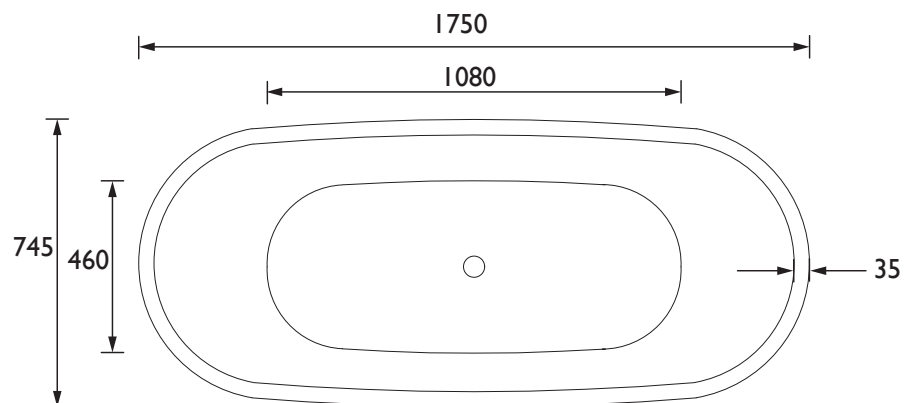

BEDFSW00

EDVIN Bath Range Edvin Freestanding Acrylic Double Ended Bath

Specification

Main Construction Material:	Acrylic
Plumbing System Suitability:	Suitable for all plumbing systems
Finish:	White
Number of Tap Holes:	0
Weight (kg):	46.75
Weight Including Packaging (kg):	56.85
Capacity (l):	170
Assembly Required:	No
What's Included?:	1x Acrylic Bath, 1x Clicker Waste, 1x Overflow, 4x Adjustable Feet

Product Certifications:

Additional Information:

This Product is Shown With:

This Product Also Needs:

Dimensions (measurements in mm)

TECHNICAL DATA SHEET

HERITAGE[®] BATHROOMS

D3