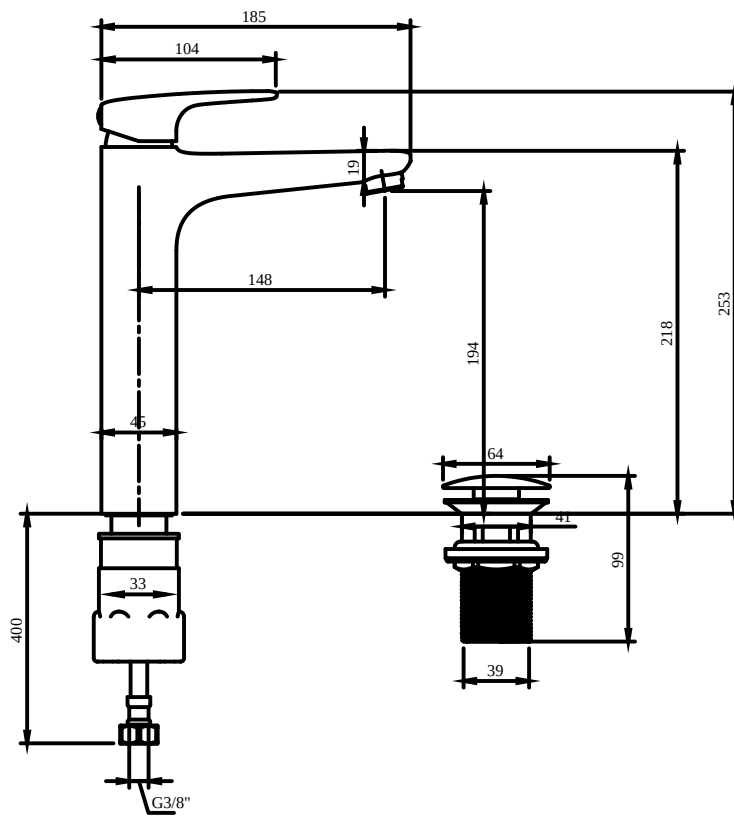

BASIN MIXERS O.NOVO START

PRODUCT INFORMATION

Article title	Villeroy & Boch O.novo Start Tall single-lever basin mixer with push-open waste, Chrome
Article number	TVW10510511061
Scope of delivery	1 x tap fitting , 1 x fastening 1 x installation instructions
Length in mm	185
Width in mm	45
Height in mm	253
Collection	O.novo Start
Weight in kg	2.102
Material	Brass
Surface	glossy
Colour name	Chrome
EAN number	4051202568979
Model number	TVW105105110
Air plus	An aerator enriches the water with air for a particularly soft, water-saving jet
Easy clean	Longer service life: optimum limescale removal by simply rubbing nozzles and aerators clean
Comfort plus	Practical tap fitting height, ideal for combination with surface-mounted washbasins
Aqua smart	Sustainable, limited water flow: saving water without sacrificing on performance
Tap smartpressure	Constant water flow rate for washbasin mixers regardless of pressure fluctuations in the piping system
Length of spout in mm	185
Material	Brass
Volume	6,552
Angle jet regulator	10
Cartridge	Cartridge with ceramic discs
Swivel aerator	No
Thermostat	No
Cool Tap	No
Spray types	Comfort flow

COLOURS

Colour	Description	Article number	EAN
	Chrome	TVW10510511061	4051202568979

BASIN MIXERS O.NOVO START

CHARACTERISTICS

An aerator enriches the water with air for a particularly soft, water-saving jet

Constant water flow rate for washbasin mixers regardless of pressure fluctuations in the piping system

Sustainable, limited water flow: saving water without sacrificing on performance

Longer service life: optimum limescale removal by simply rubbing nozzles and aerators clean

Practical tap fitting height, ideal for combination with surface-mounted washbasins

BASIN MIXERS O.NOVO START

TECHNICAL DRAWINGS

TVW105105110

O.Novo Start TVW105105110	 Villeroy 174
V01 / 30.06.2021	