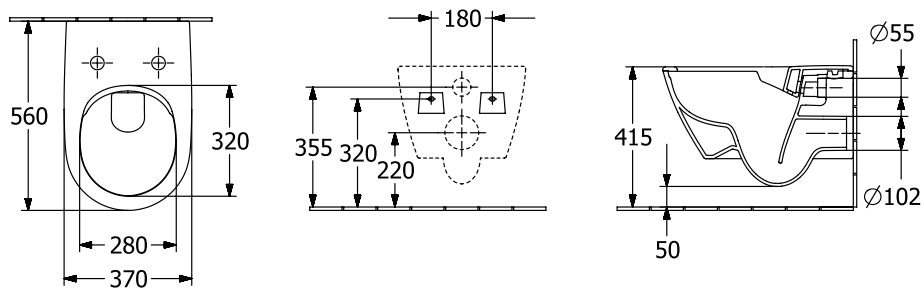

TECHNICAL DRAWINGS

5614R0S5