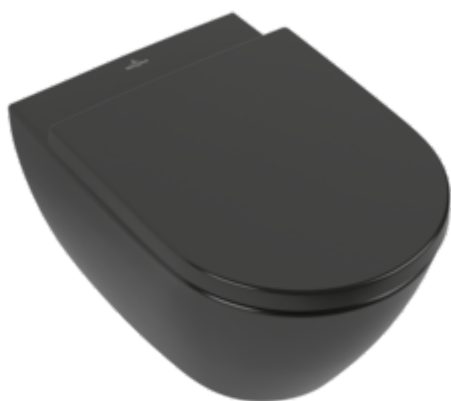

# TOILET SUBWAY 2.0

### 1 . POSITION

<b>Article number</b>	<b>5614R0S5</b>
Article title	Villeroy & Boch Subway 2.0 Washdown toilet, rimless, wall-mounted, Ebony CeramicPlus
Product designation	Washdown toilet, rimless
Collection	Subway 2.0
PROJECTS	DESIGN
Assembly / Assembly type	wall-mounted
Assembly instructions	not suitable for installation with flush valves
Scope of delivery	1 x washdown toilet, rimless , 1 x fastening set
Ordering information	Please order toilet seat separately.
Length in mm	560
Width in mm	370
Height in mm	365
Weight in kg	27,52
Suitable for	Concealed cistern
Innovative flushing technology (with TwistFlush)	No
Flush type	Washdown toilet
Flush volume l	3 / 4,5 l
Outlet / outlet	horizontal outlet
Wall-mounted - floor-standing	wall-mounted
Leed	4
Material	Sanitary ceramics
Surface	matt
Colour name	Ebony CeramicPlus
EAN number	4065467000341