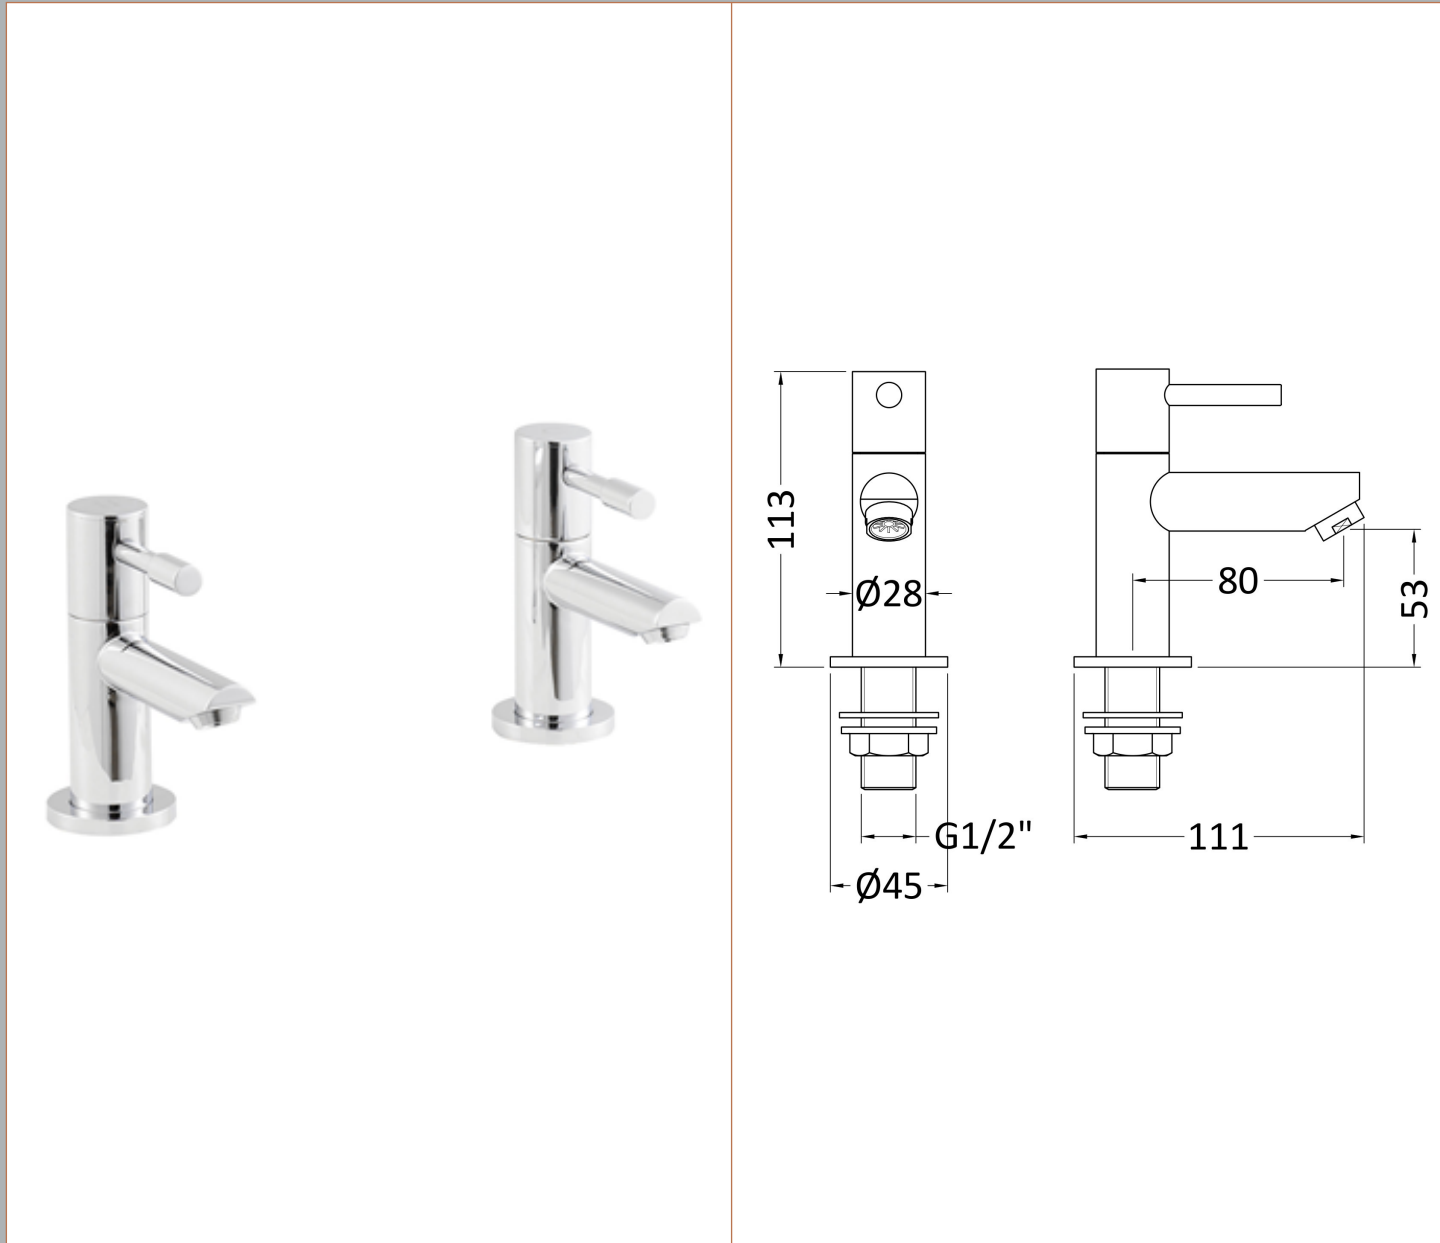

Sales Code: FJ311

Description: Series 2 Basin Taps

### Product Dimensions

Height (mm):	113
Width (mm):	50
Depth (mm):	115
Length (mm):	
Nett Weight (kg):	0.8

### Packaging Dimensions

Height (mm):	112
Width (mm):	45
Depth (mm):	114
Gross Weight (kg):	1

### Outer Box Dimensions (If Applicable)

Height (mm):	300
Width (mm):	270
Depth (mm):	500
Length (mm):	
Gross Weight (kg):	14
Barcode:	5055146175216